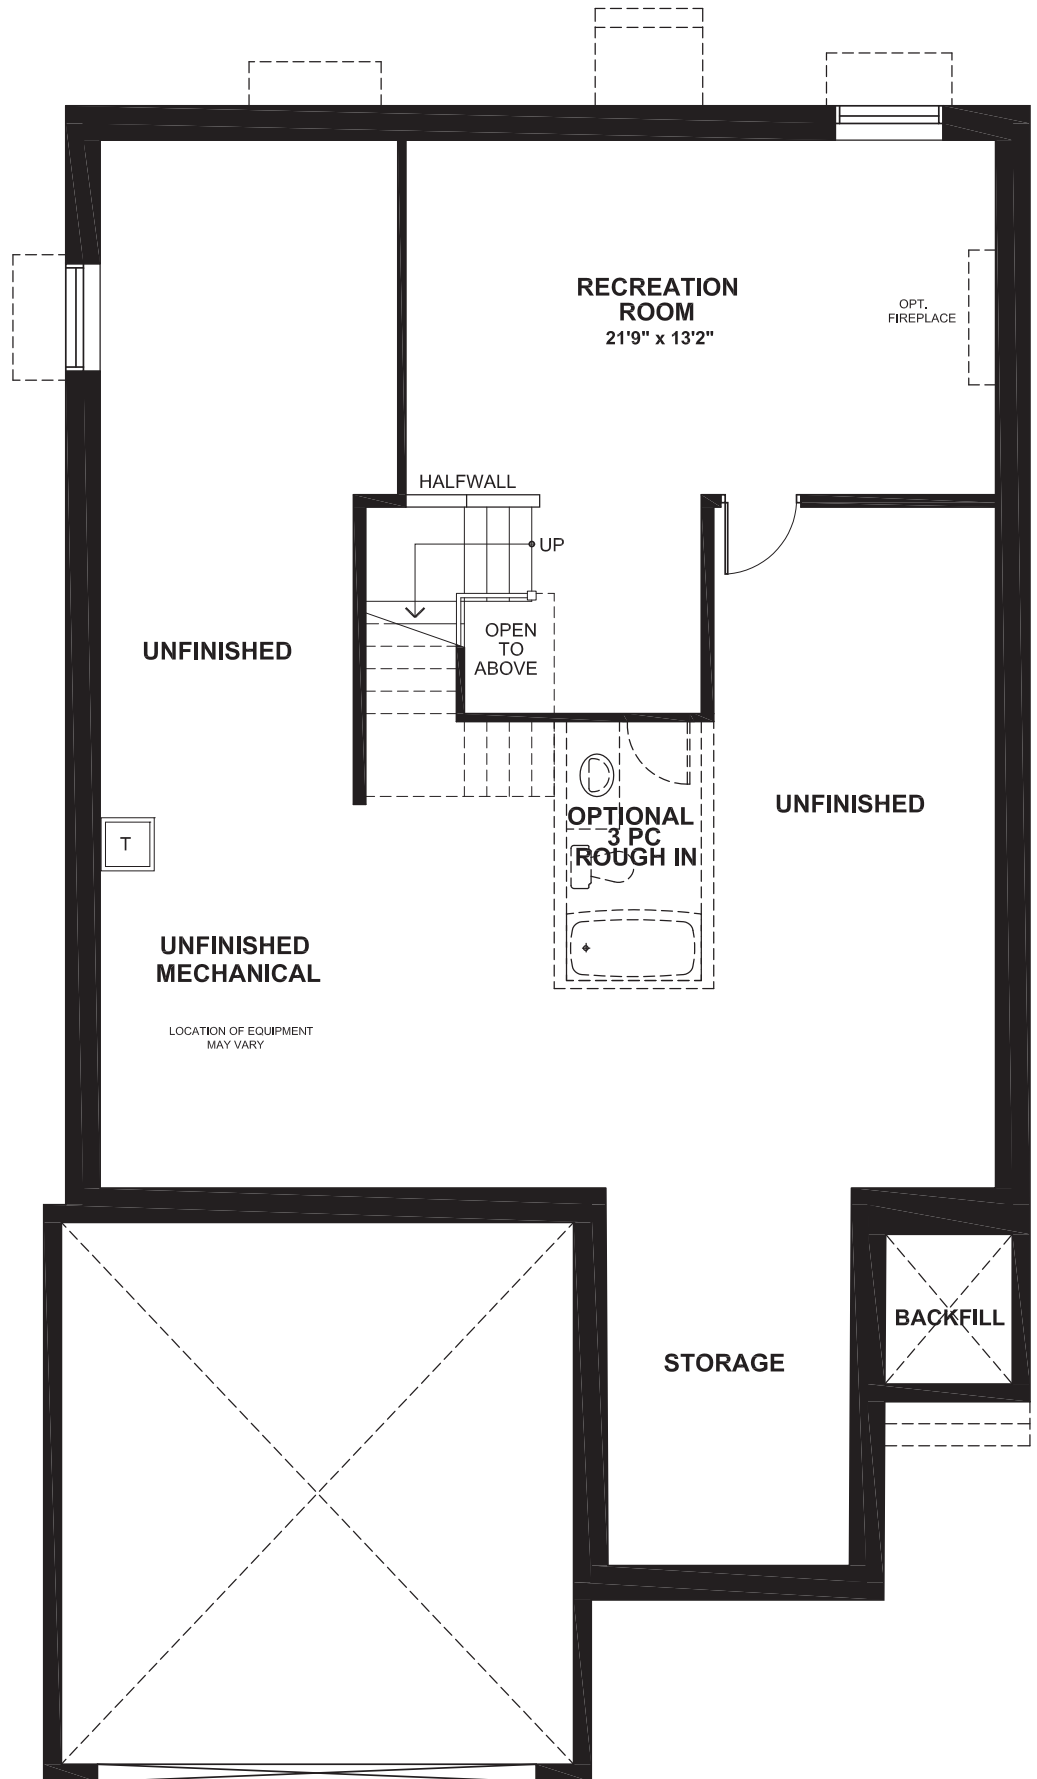

BRADSHAW

3413
SQ. FT.

Square footage includes
finished basement

ELV A

4+ 

3.5+ 

LOT SIZE
44'

GROUND

BRADSHAW

3413
SQ. FT.

Square footage includes
finished basement

ELV A

4+ 

3.5+ 

LOT SIZE
44'

SECOND

ELEVATION B
ELEVATION C

BRADSHAW

3413
SQ. FT.

Square footage includes
finished basement

ELV A

4+ 

3.5+ 

LOT SIZE
44'

BASEMENT

BRADSHAW

3413
SQ. FT.

Square footage includes
finished basement

ELV A

4+ 

3.5+ 

LOT SIZE
44'