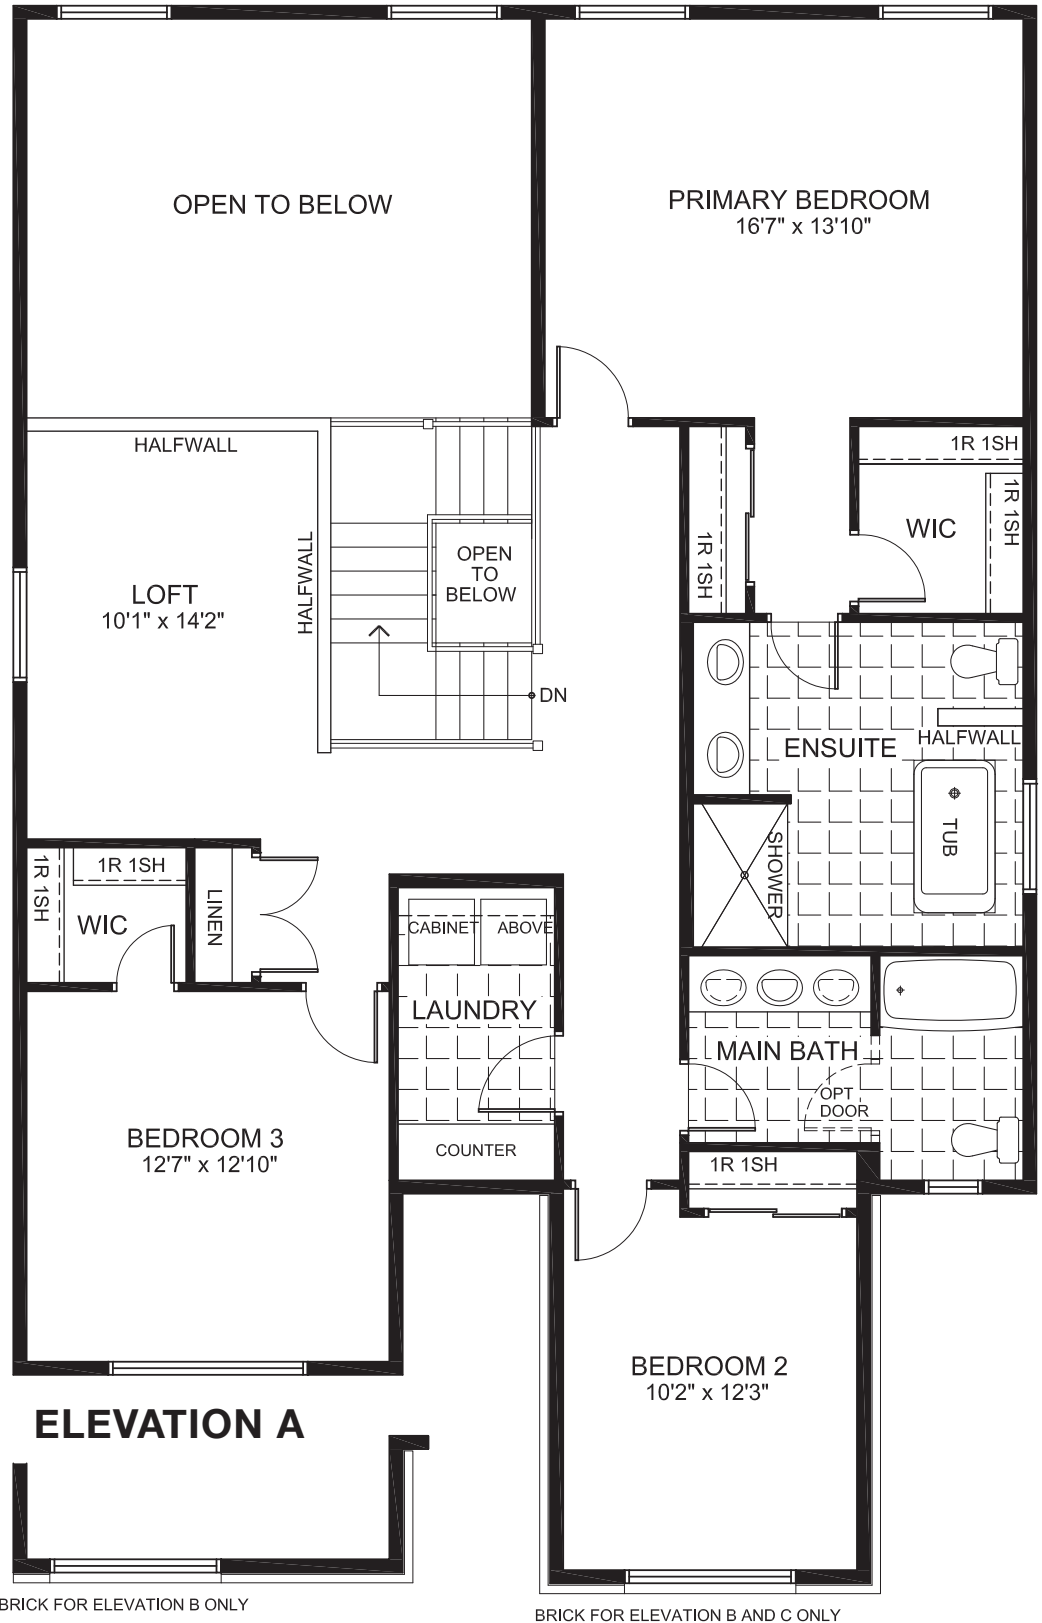

BRADSHAW

3413
SQ. FT.

Square footage includes
finished basement

ELV A

4+ 

3.5+ 

LOT SIZE
44'

GROUND

BRADSHAW

3413
SQ. FT.

Square footage includes
finished basement

ELV A

4+ 

3.5+ 

LOT SIZE
44'

SECOND

ELEVATION B
ELEVATION C

BRADSHAW

3413
SQ. FT.

Square footage includes
finished basement

ELV A

4+ 

3.5+ 

LOT SIZE
44'

BASEMENT

BRADSHAW

3413
SQ. FT.

Square footage includes
finished basement

ELV A

4+ 

3.5+ 

LOT SIZE
44'