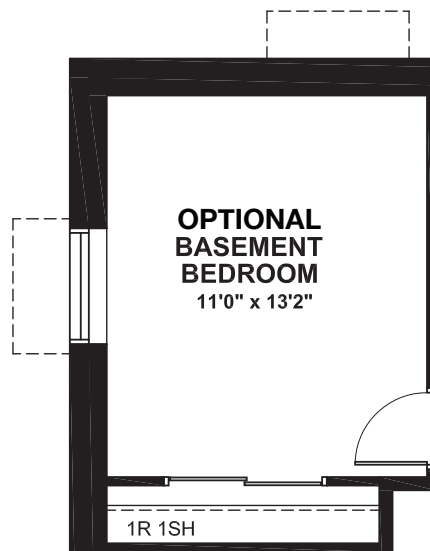

OPTIONAL BASEMENT BEDROOM