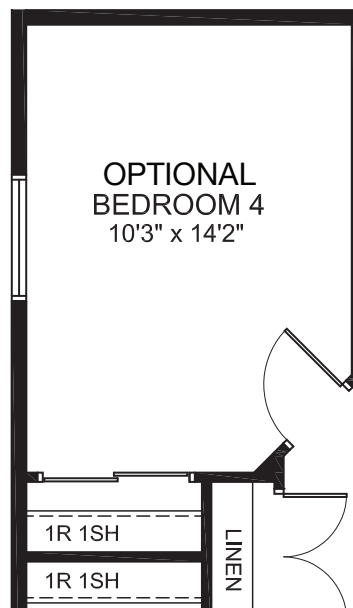

BRADSHAW

3413
SQ. FT.

Square footage includes
finished basement

ELV A

4+

3.5+

LOT SIZE
44'

OPTIONS

OPTIONAL SECOND FLOOR 4 BEDROOM