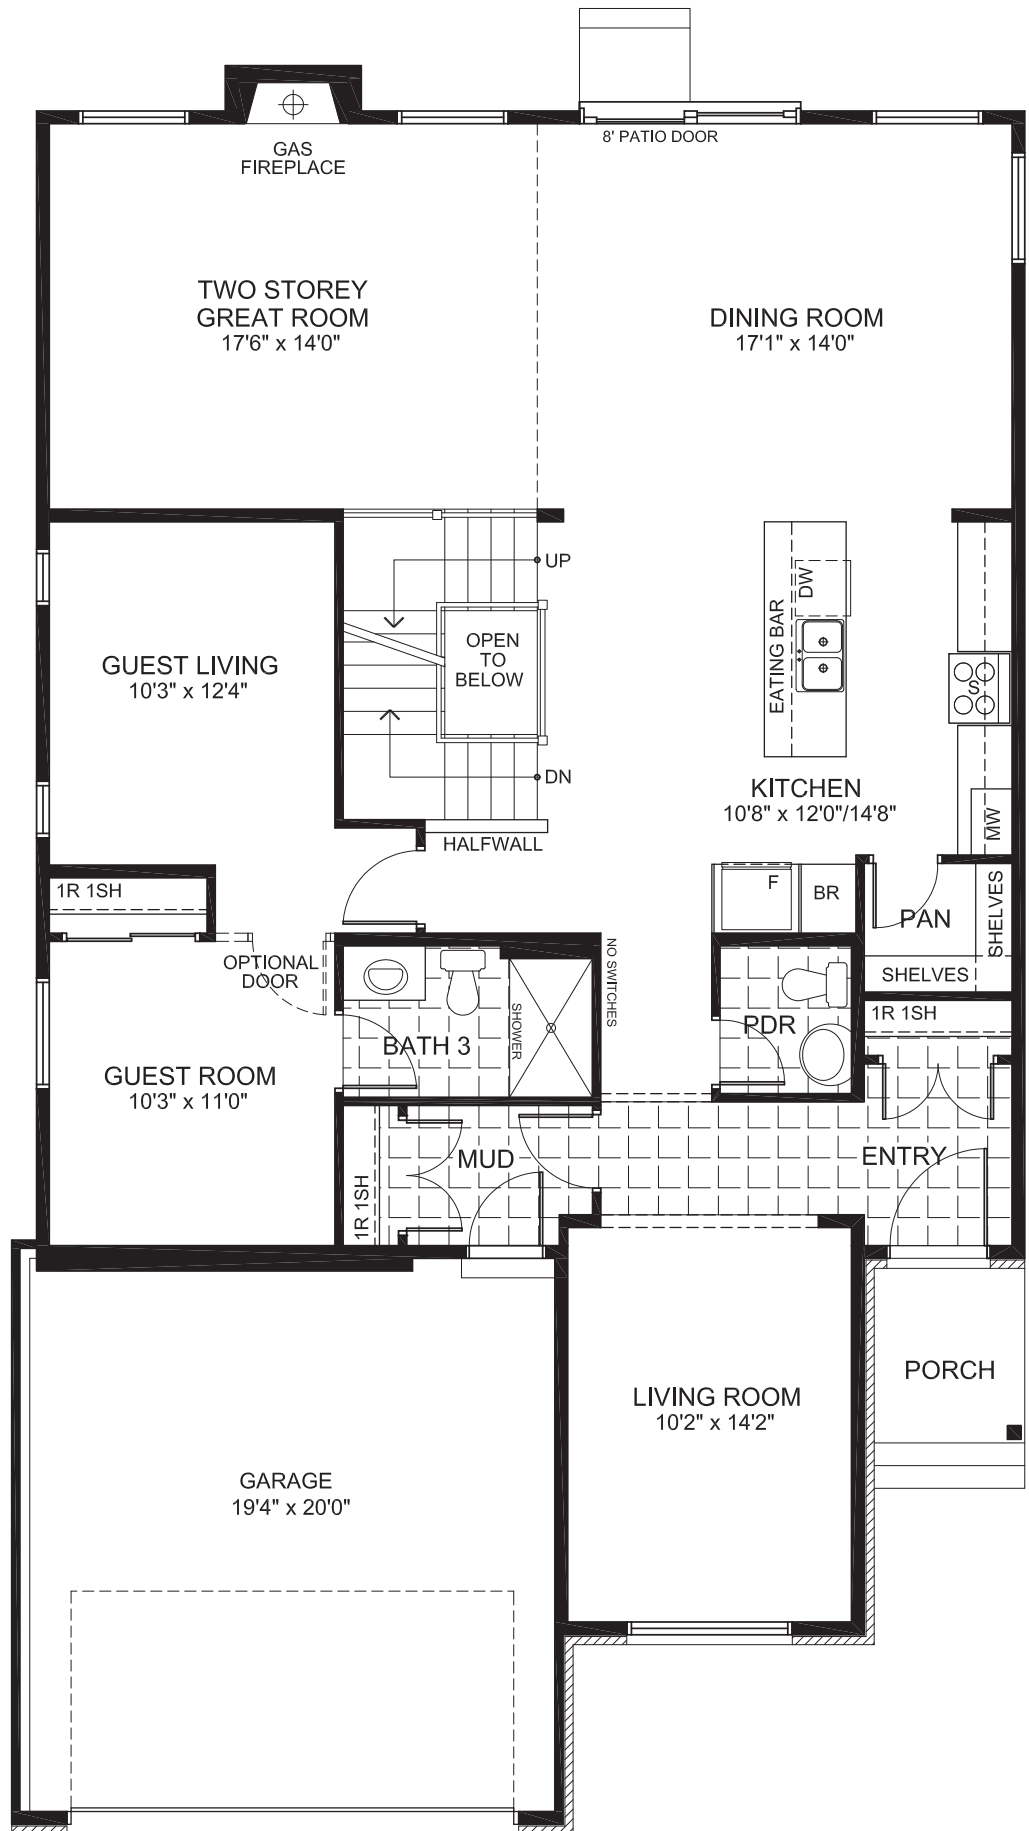

BRADSHAW

3413
SQ. FT.

Square footage includes
finished basement

ELV A

4+ 

3.5+ 

LOT SIZE
44'

GROUND

BRADSHAW

3413
SQ. FT.

Square footage includes
finished basement

ELV A

4+ 

3.5+ 

LOT SIZE
44'

SECOND

ELEVATION B
ELEVATION C

BRADSHAW

3413
SQ. FT.

Square footage includes
finished basement

ELV A

4+ 

3.5+ 

LOT SIZE
44'

BASEMENT

BRADSHAW

3413
SQ. FT.

Square footage includes
finished basement

ELV A

4+ 

3.5+ 

LOT SIZE
44'