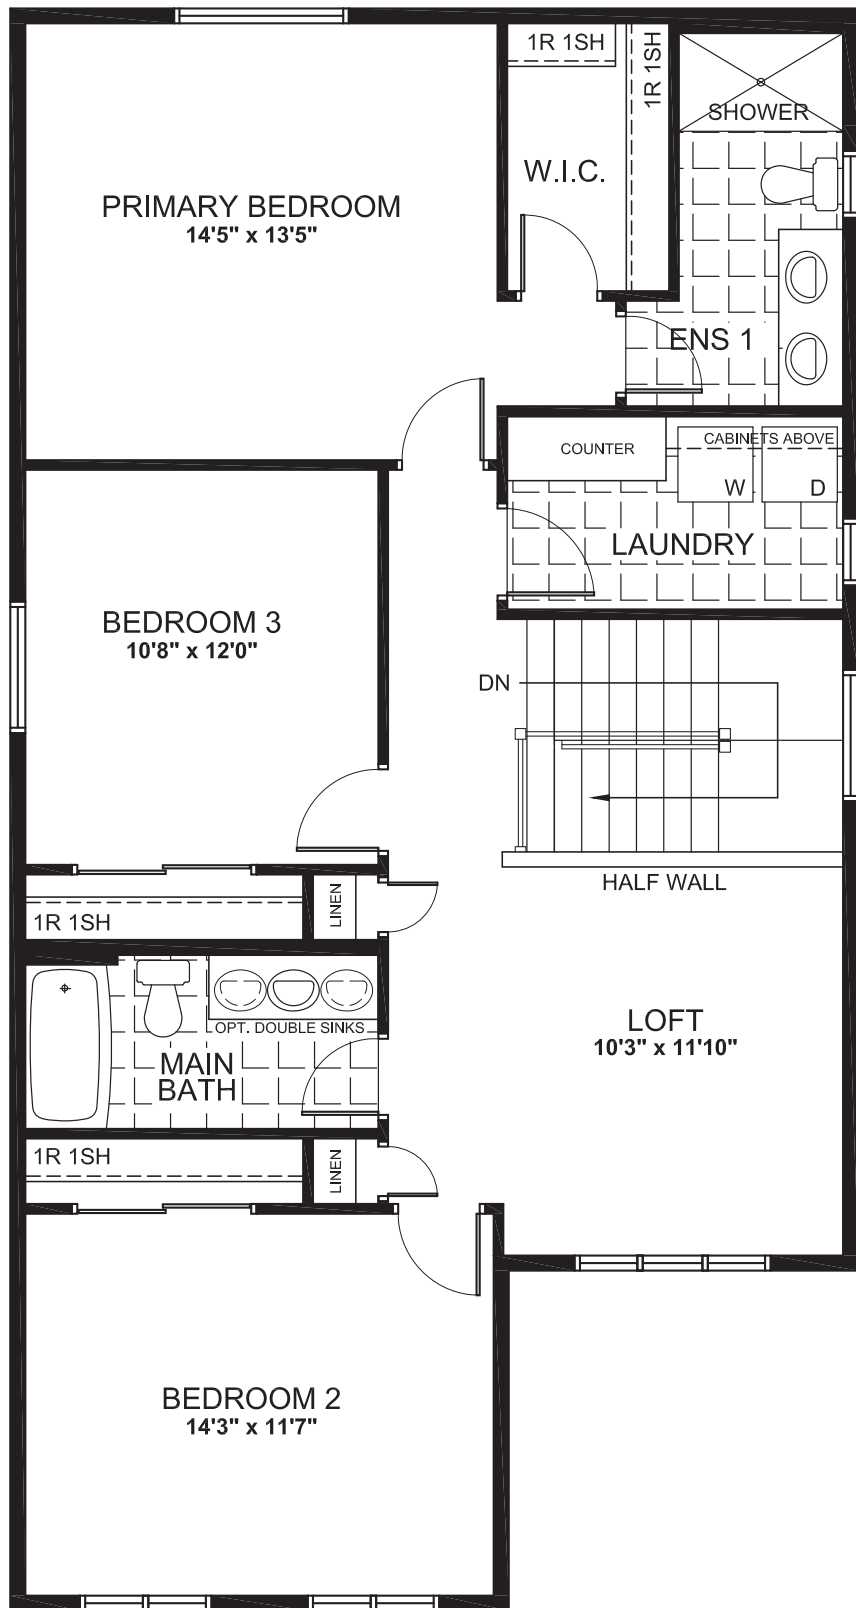

CAPELLA

2282
SQ. FT.

Square footage includes
finished basement

ELV A

3+ 

2.5+ 

LOT SIZE
35'

GROUND

CAPELLA

2282
SQ. FT.

Square footage includes
finished basement

ELV A

3+ 

2.5+ 

LOT SIZE
35'

SECOND

SECOND FLOOR
ELEVATION A

CAPELLA

2282
SQ. FT.

Square footage includes
finished basement

ELV A

3+ 

2.5+ 

LOT SIZE
35'

OPTIONAL 4 BEDROOM

2282
SQ. FT.

Square footage includes
finished basement

ELV A

3+ 

2.5+ 

LOT SIZE
35'

OPTIONS