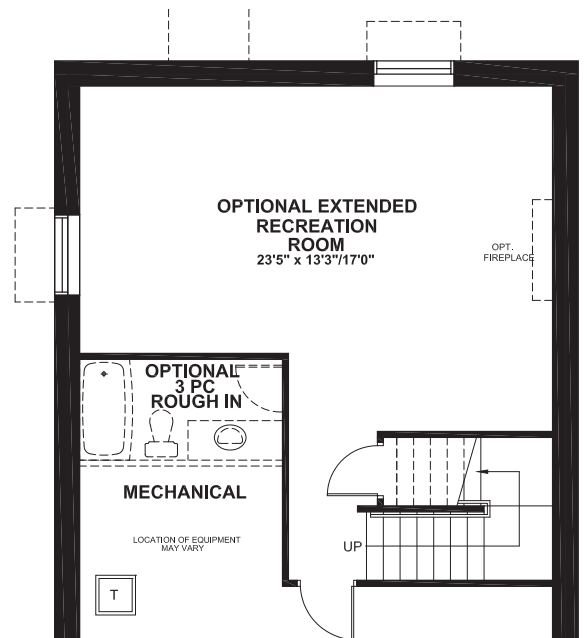

CAPELLA

2282
SQ. FT.

Square footage includes
finished basement

ELV A

3+ 

2.5+ 

LOT SIZE
35'

GROUND

SECOND FLOOR
ELEVATION A

CAPELLA

2282
SQ. FT.

Square footage includes
finished basement

ELV A

3+ 

2.5+ 

LOT SIZE
35'

BASEMENT

TARTAN

*Optional basement bedroom includes finished standard floor, walls, ceiling, door and closet.

CAPELLA

OPTIONAL PREP KITCHEN

OPTIONAL BASEMENT BEDROOM WITH RECREATION ROOM

OPTIONAL ENSUITE 2

OPTIONAL EXTENDED RECREATION ROOM

OPTIONAL 4 BEDROOM

2282
SQ. FT.

Square footage includes
finished basement

ELV A

3+ 

2.5+ 

LOT SIZE
35'

OPTIONS