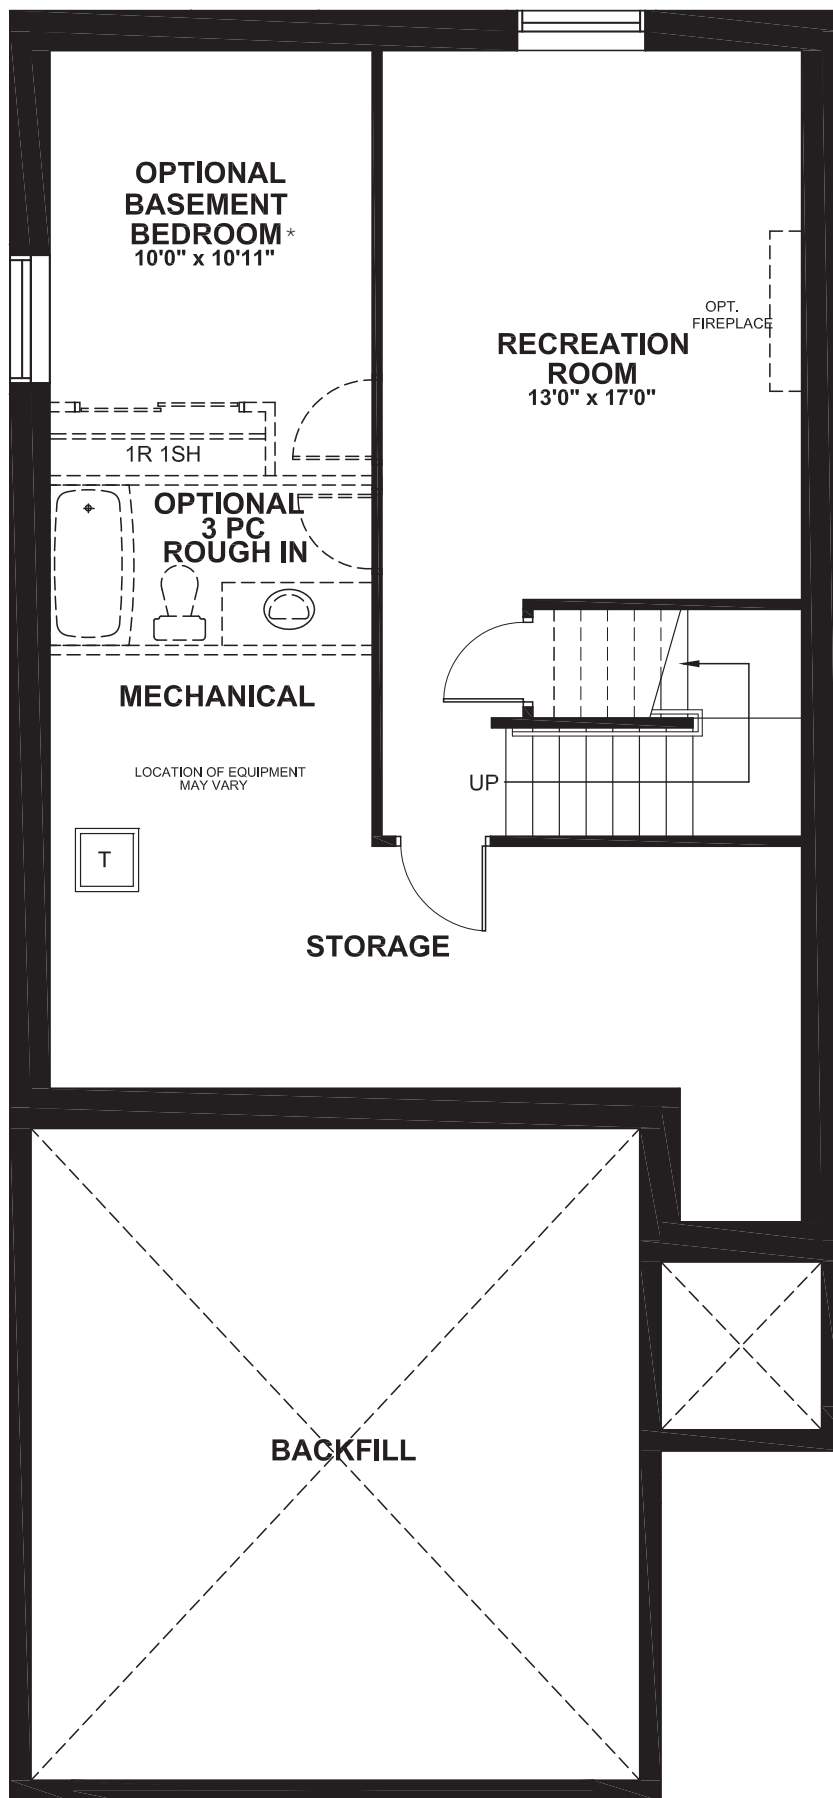

CAPELLA

2282
SQ. FT.

Square footage includes
finished basement

ELV A

3+ 

2.5+ 

LOT SIZE
35'

GROUND

CAPELLA

2282
SQ. FT.

Square footage includes
finished basement

ELV A

3+ 

2.5+ 

LOT SIZE
35'

SECOND

SECOND FLOOR
ELEVATION A

CAPELLA

2282
SQ. FT.

Square footage includes
finished basement

ELV A

3+ 

2.5+ 

LOT SIZE
35'

BASEMENT

TARTAN

*Optional basement bedroom includes finished standard floor, walls, ceiling, door and closet.

CAPELLA

OPTIONAL PREP KITCHEN

OPTIONAL BASEMENT BEDROOM WITH RECREATION ROOM

OPTIONAL ENSUITE 2

OPTIONAL EXTENDED RECREATION ROOM