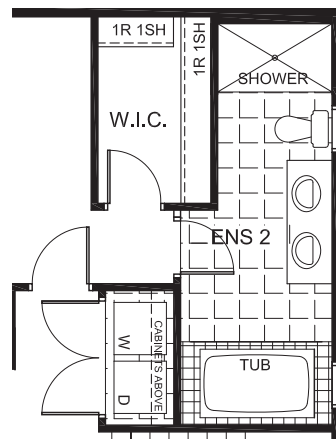

CAPELLA

2282
SQ. FT.

Square footage includes
finished basement

ELV A

3+ 

2.5+ 

LOT SIZE
35'

SECOND

SECOND FLOOR
ELEVATION A

CAPELLA

2282
SQ. FT.

Square footage includes
finished basement

ELV A

3+ 

2.5+ 

LOT SIZE
35'

BASEMENT

TARTAN

*Optional basement bedroom includes finished standard floor, walls, ceiling, door and closet.

CAPELLA

OPTIONAL PREP KITCHEN

OPTIONAL BASEMENT BEDROOM WITH RECREATION ROOM

OPTIONAL ENSUITE 2

OPTIONAL EXTENDED RECREATION ROOM

OPTIONAL 4 BEDROOM

2282
SQ. FT.

Square footage includes
finished basement

ELV A

3+ 

2.5+ 

LOT SIZE
35'

OPTIONS