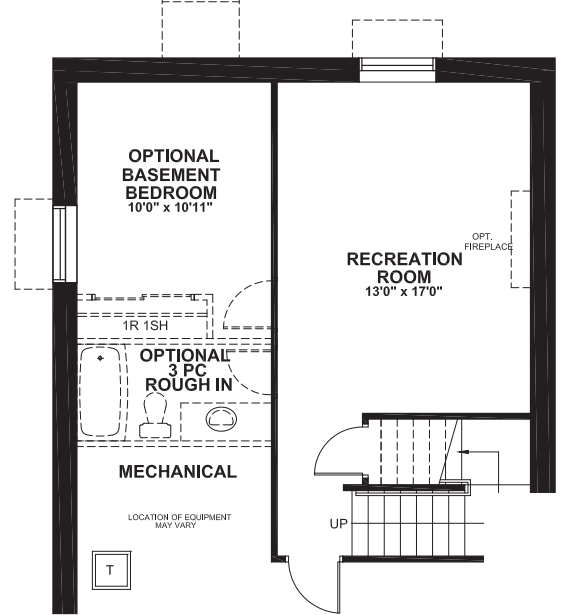

SECOND FLOOR
ELEVATION A

CAPELLA

2282
SQ. FT.

Square footage includes
finished basement

ELV A

3+ 

2.5+ 

LOT SIZE
35'

BASEMENT

TARTAN

*Optional basement bedroom includes finished standard floor, walls, ceiling, door and closet.

CAPELLA

OPTIONAL PREP KITCHEN

OPTIONAL BASEMENT BEDROOM WITH RECREATION ROOM

OPTIONAL ENSUITE 2

OPTIONAL EXTENDED RECREATION ROOM

OPTIONAL 4 BEDROOM

2282
SQ. FT.

Square footage includes
finished basement

ELV A

3+ 

2.5+ 

LOT SIZE
35'

OPTIONS