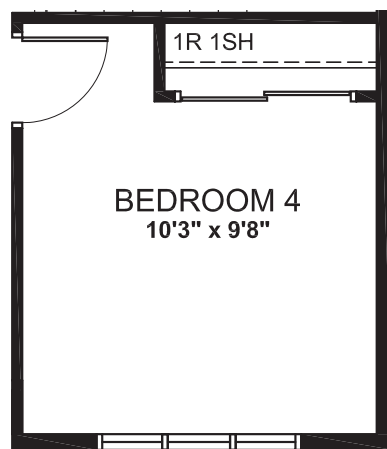

SECOND FLOOR
ELEVATION A

CAPELLA

2282
SQ. FT.

Square footage includes
finished basement

ELV A

3+ 

2.5+ 

LOT SIZE
35'

BASEMENT

TARTAN

*Optional basement bedroom includes finished standard floor, walls, ceiling, door and closet.

CAPELLA

OPTIONAL PREP KITCHEN

OPTIONAL BASEMENT BEDROOM WITH RECREATION ROOM

OPTIONAL ENSUITE 2

OPTIONAL EXTENDED RECREATION ROOM

OPTIONAL 4 BEDROOM

2282
SQ. FT.

Square footage includes
finished basement

ELV A

3+ 

2.5+ 

LOT SIZE
35'

OPTIONS