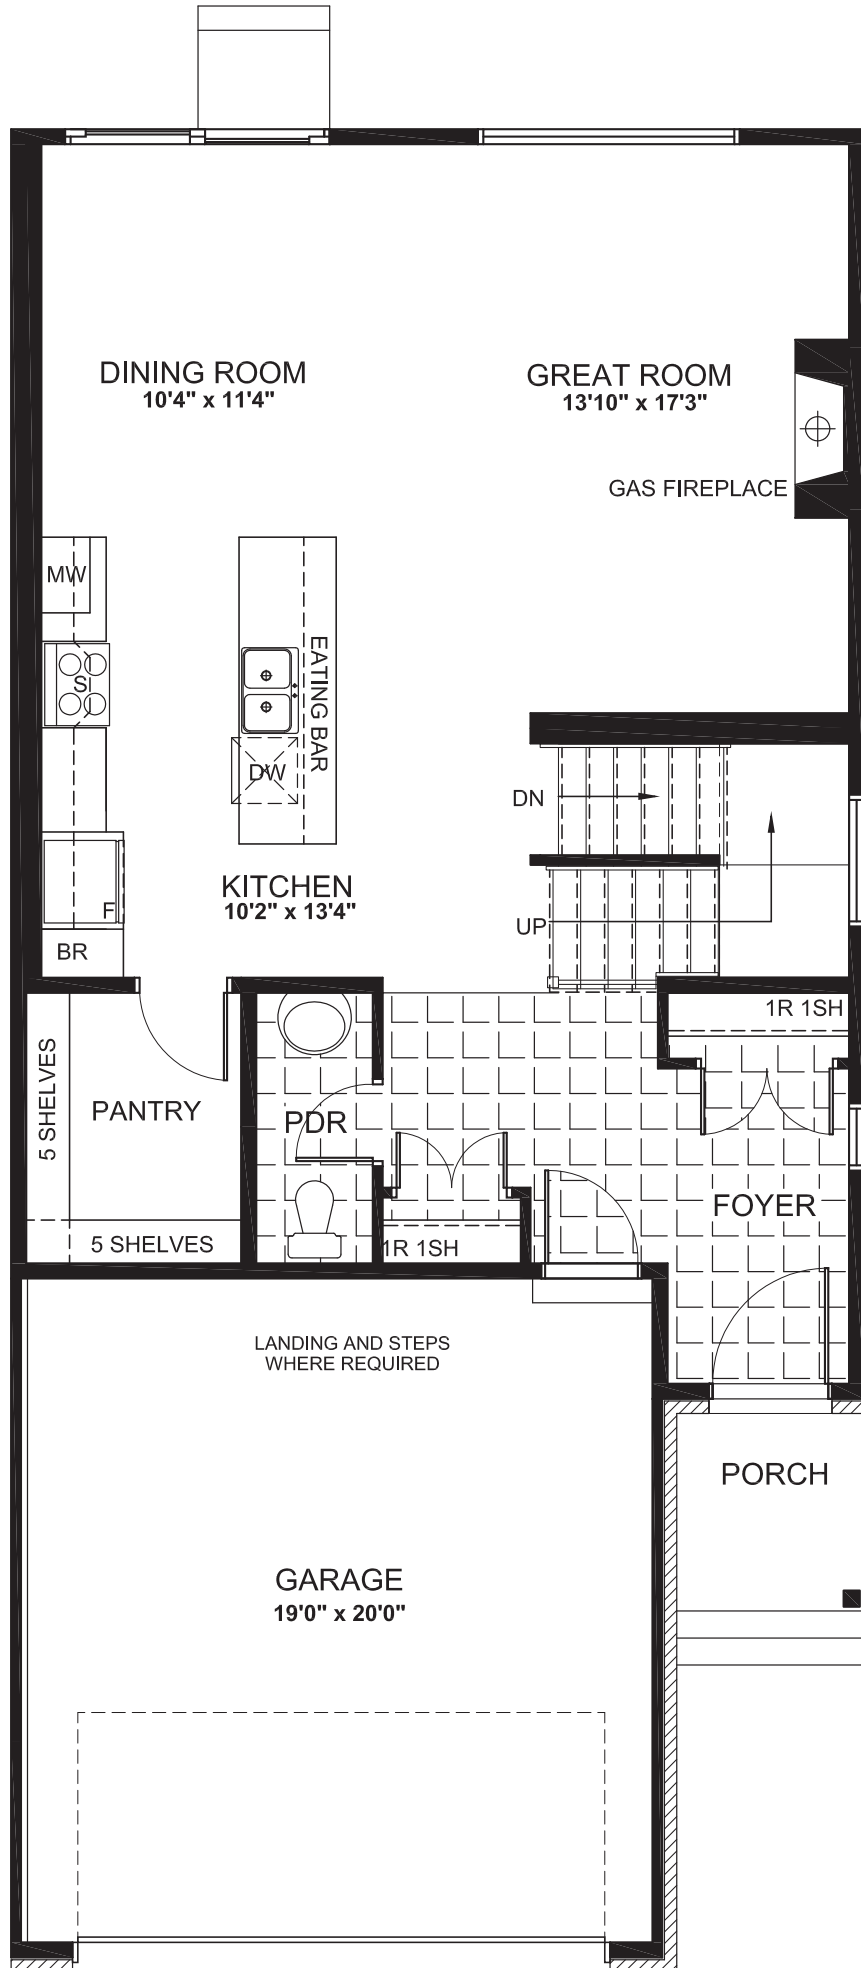

CAPELLA

2282
SQ. FT.

Square footage includes
finished basement

ELV A

3+ 

2.5+ 

LOT SIZE
35'

GROUND

CAPELLA

2282
SQ. FT.

Square footage includes
finished basement

ELV A

3+ 

2.5+ 

LOT SIZE
35'

SECOND

SECOND FLOOR
ELEVATION A

CAPELLA

2282
SQ. FT.

Square footage includes
finished basement

ELV A

3+ 

2.5+ 

LOT SIZE
35'

OPTIONAL 4 BEDROOM

2282
SQ. FT.

Square footage includes
finished basement

ELV A

3+ 

2.5+ 

LOT SIZE
35'

OPTIONS