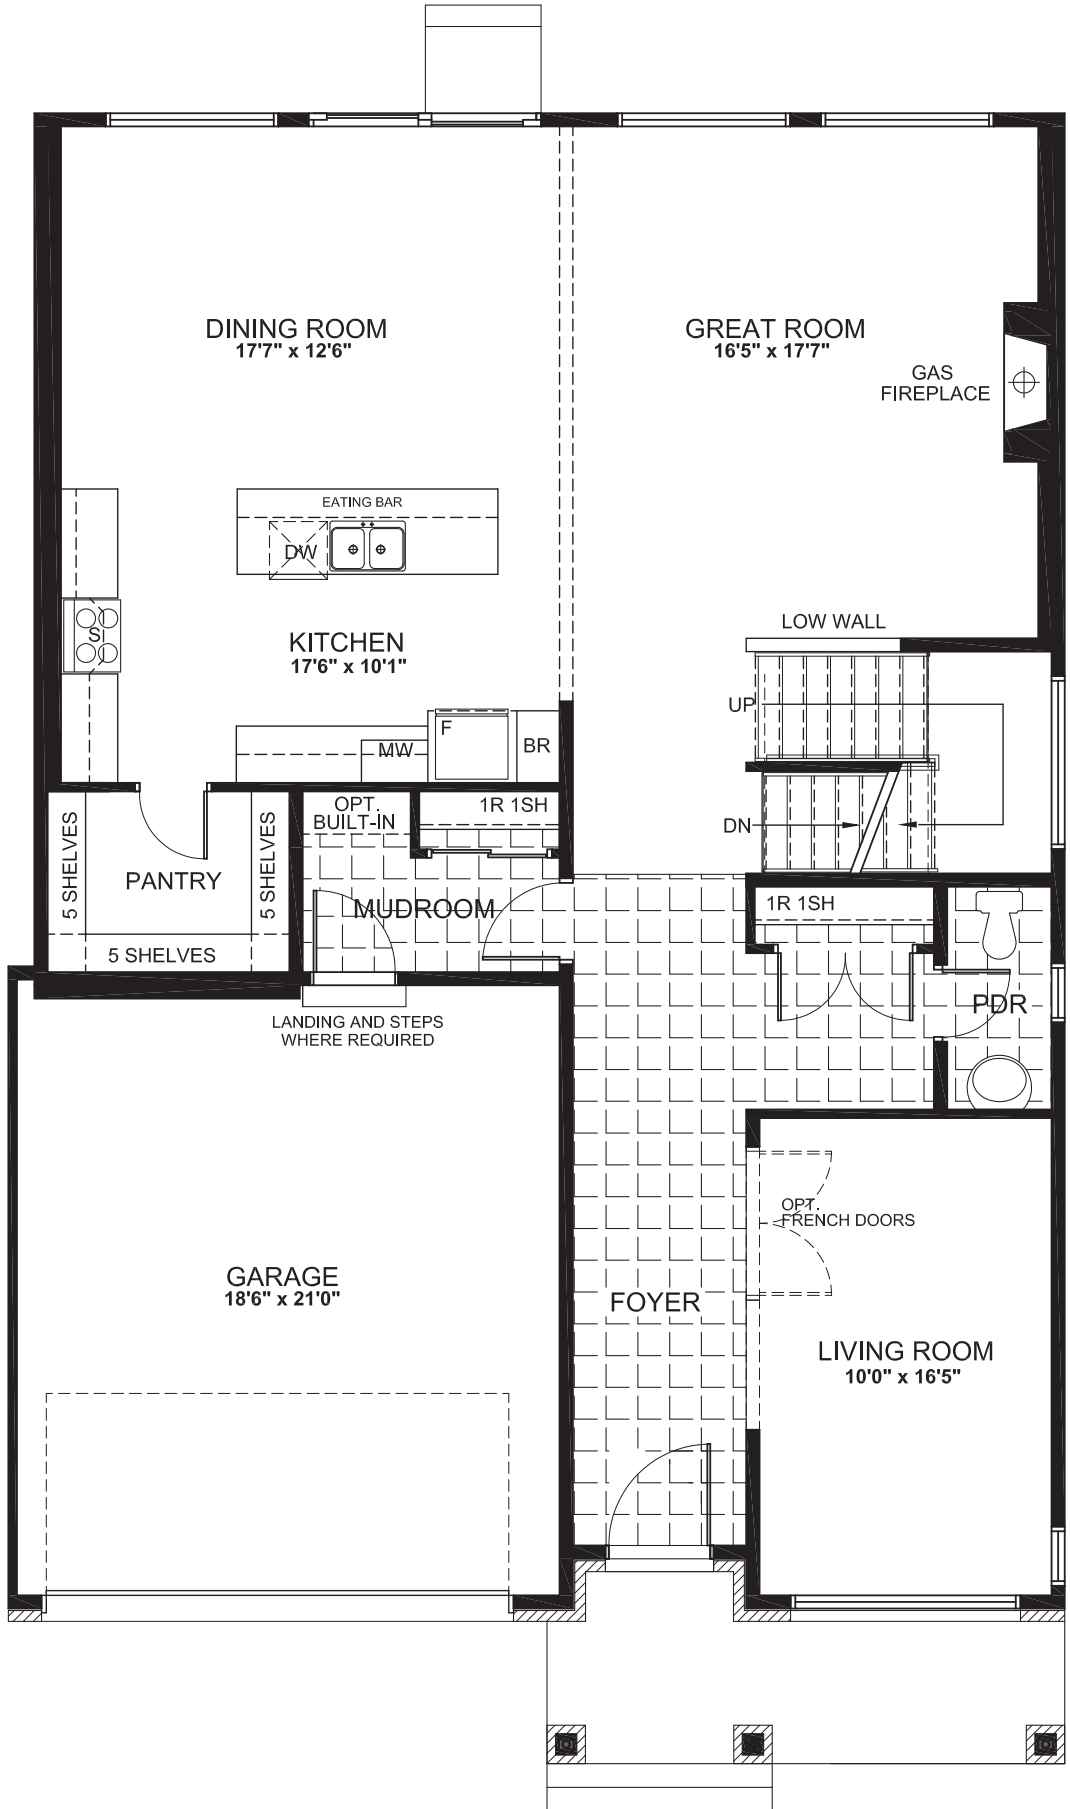

COVENTRY

3574
SQ. FT.

Square footage includes
finished basement

ELV A

4+ 

2.5+ 

LOT SIZE
44'

GROUND

COVENTRY

3574
SQ. FT.

Square footage includes
finished basement

ELV A

4+ 

2.5+ 

LOT SIZE
44'

SECOND

ELEVATION A

ELEVATION B

ELEVATION C

COVENTRY

3574
SQ. FT.

Square footage includes
finished basement

ELV A

4+ 

2.5+ 

LOT SIZE
44'

BASEMENT

TARTAN

COVENTRY

3574
SQ. FT.

Square footage includes
finished basement

ELV A