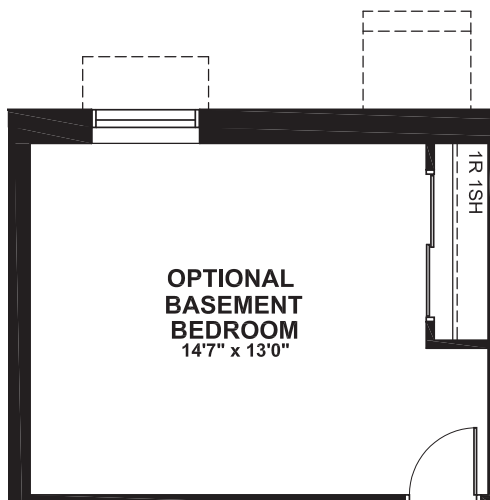

COVENTRY

3574
SQ. FT.

Square footage includes
finished basement

ELV A

4+ 

2.5+ 

LOT SIZE
44'

SECOND

2.5+ 

LOT SIZE
44'

BASEMENT

TARTAN

COVENTRY

3574
SQ. FT.

Square footage includes
finished basement

ELV A

4+ 

2.5+ 

LOT SIZE
44'

OPTIONS

OPTIONAL 5TH BEDROOM

OPTIONAL BASEMENT BEDROOM

OPTIONAL EXTENDED RECREATION ROOM