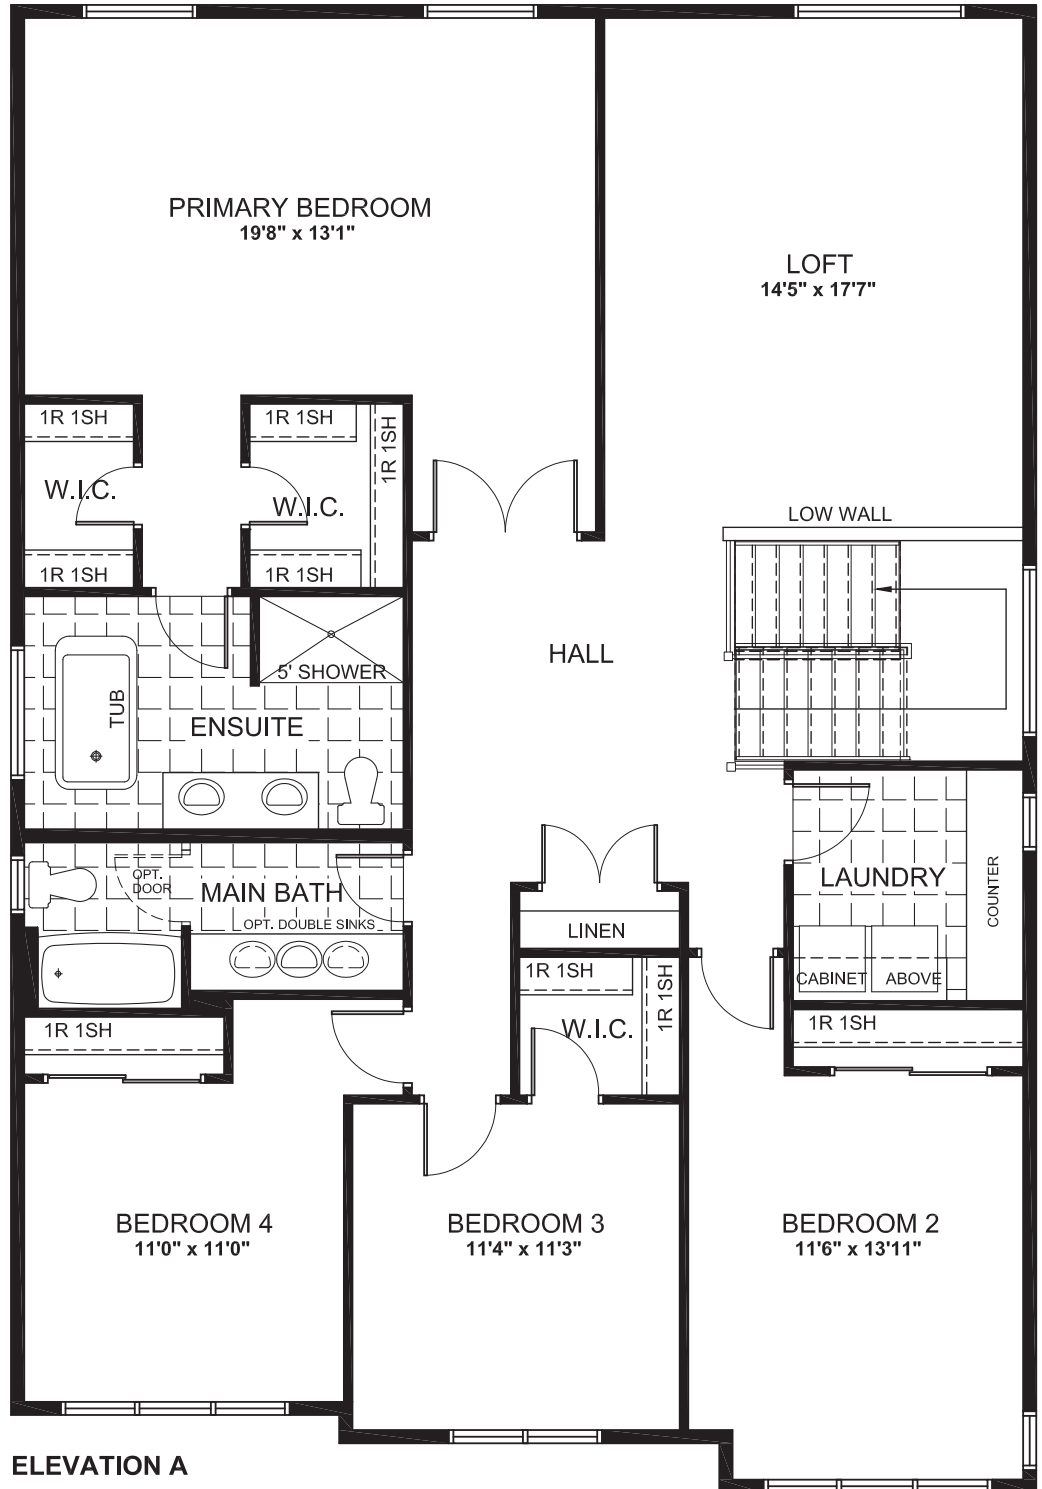

COVENTRY

3574
SQ. FT.

Square footage includes
finished basement

ELV A

4+ 

2.5+ 

LOT SIZE
44'

GROUND

COVENTRY

3574
SQ. FT.

Square footage includes
finished basement

ELV A

4+ 

2.5+ 

LOT SIZE
44'

SECOND

ELEVATION A

ELEVATION B

ELEVATION C

COVENTRY

3574
SQ. FT.

Square footage includes
finished basement

ELV A

4+ 

2.5+ 

LOT SIZE
44'

BASEMENT

TARTAN

COVENTRY

3574
SQ. FT.

Square footage includes
finished basement

ELV A