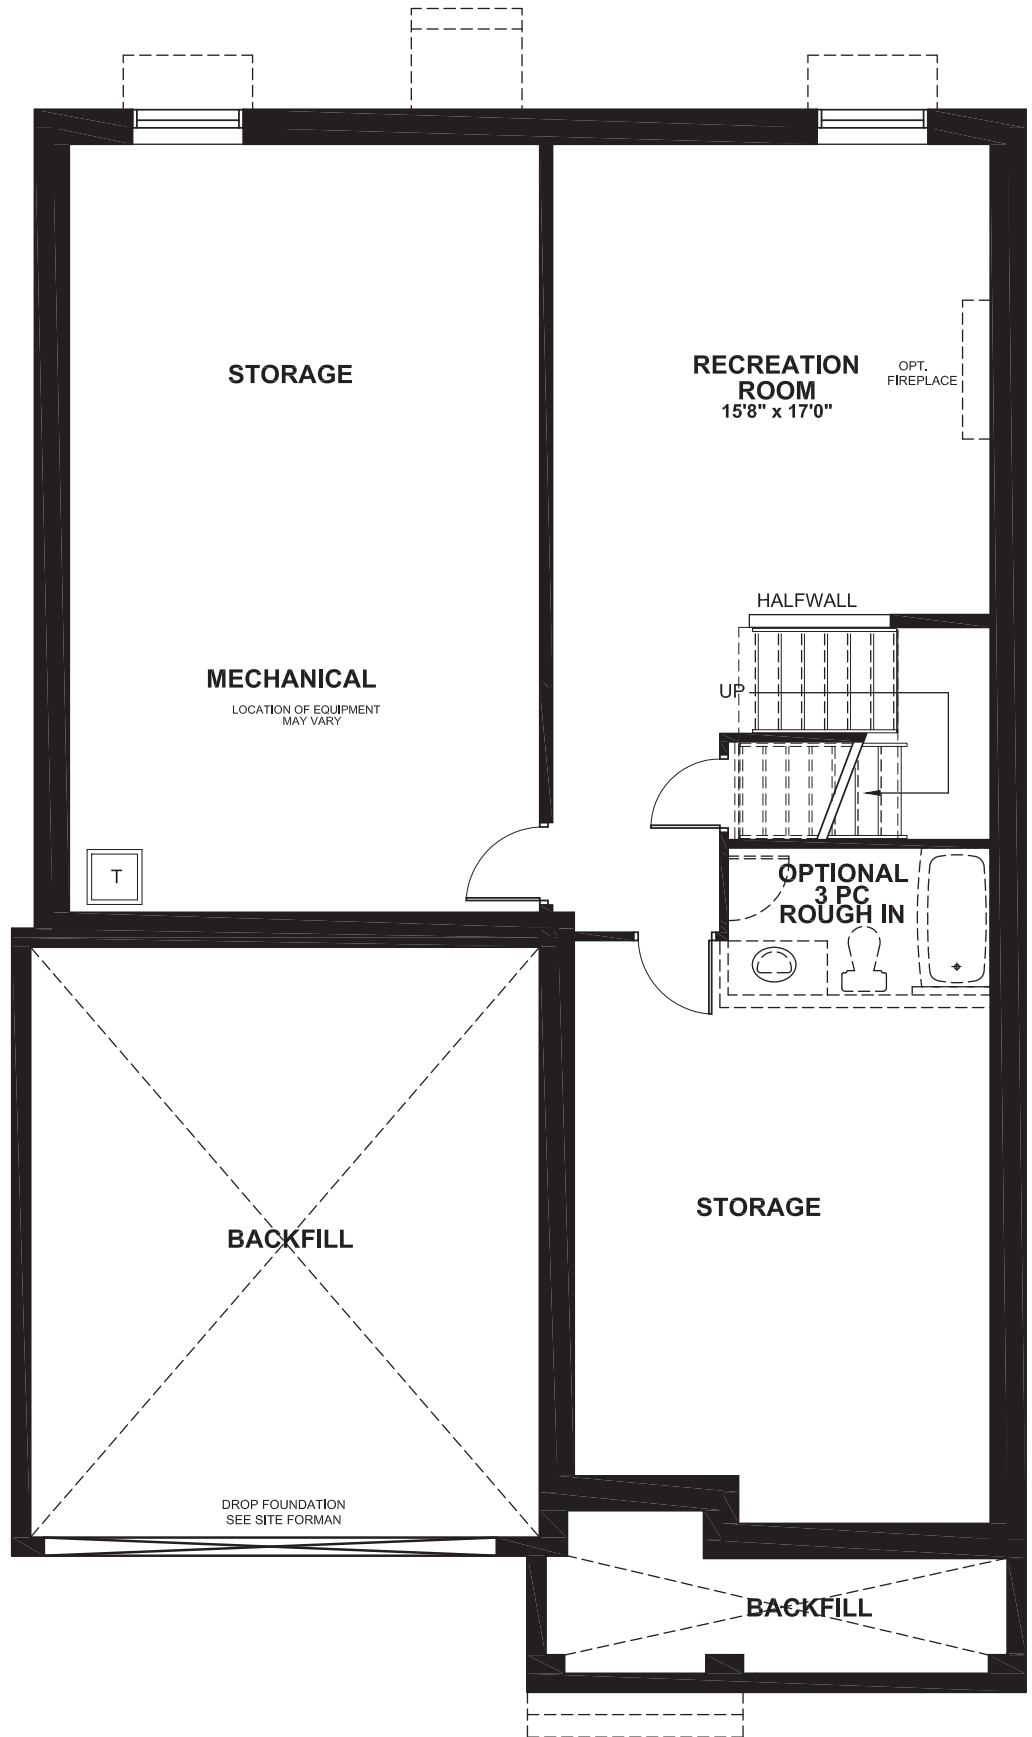

COVENTRY

3574
SQ. FT.

Square footage includes
finished basement

ELV A

4+ 

2.5+ 

LOT SIZE
44'

GROUND

COVENTRY

3574
SQ. FT.

Square footage includes
finished basement

ELV A

4+ 

2.5+ 

LOT SIZE
44'

SECOND

ELEVATION A

ELEVATION B

ELEVATION C

COVENTRY

3574
SQ. FT.

Square footage includes
finished basement

ELV A

4+ 

2.5+ 

LOT SIZE
44'

BASEMENT

TARTAN

COVENTRY

3574
SQ. FT.

Square footage includes
finished basement

ELV A