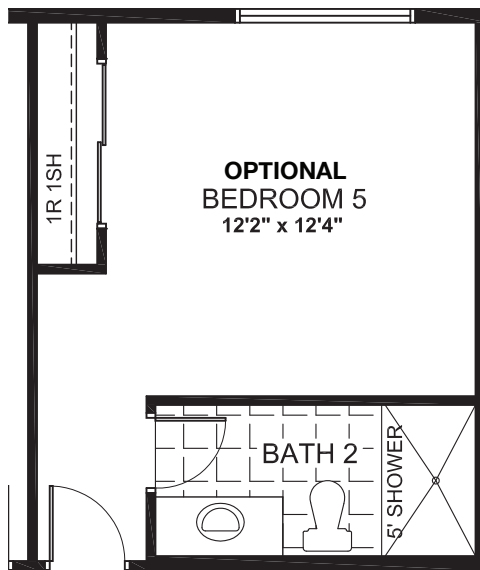

COVENTRY

3574
SQ. FT.

Square footage includes
finished basement

ELV A

4+ 

2.5+ 

LOT SIZE
44'

GROUND

COVENTRY

3574
SQ. FT.

Square footage includes
finished basement

ELV A

4+ 

2.5+ 

LOT SIZE
44'

SECOND

2.5+ 

LOT SIZE
44'

BASEMENT

TARTAN

COVENTRY

3574
SQ. FT.

Square footage includes
finished basement

ELV A

4+ 

2.5+ 

LOT SIZE
44'

OPTIONS

OPTIONAL 5TH BEDROOM

OPTIONAL BASEMENT BEDROOM

OPTIONAL EXTENDED RECREATION ROOM