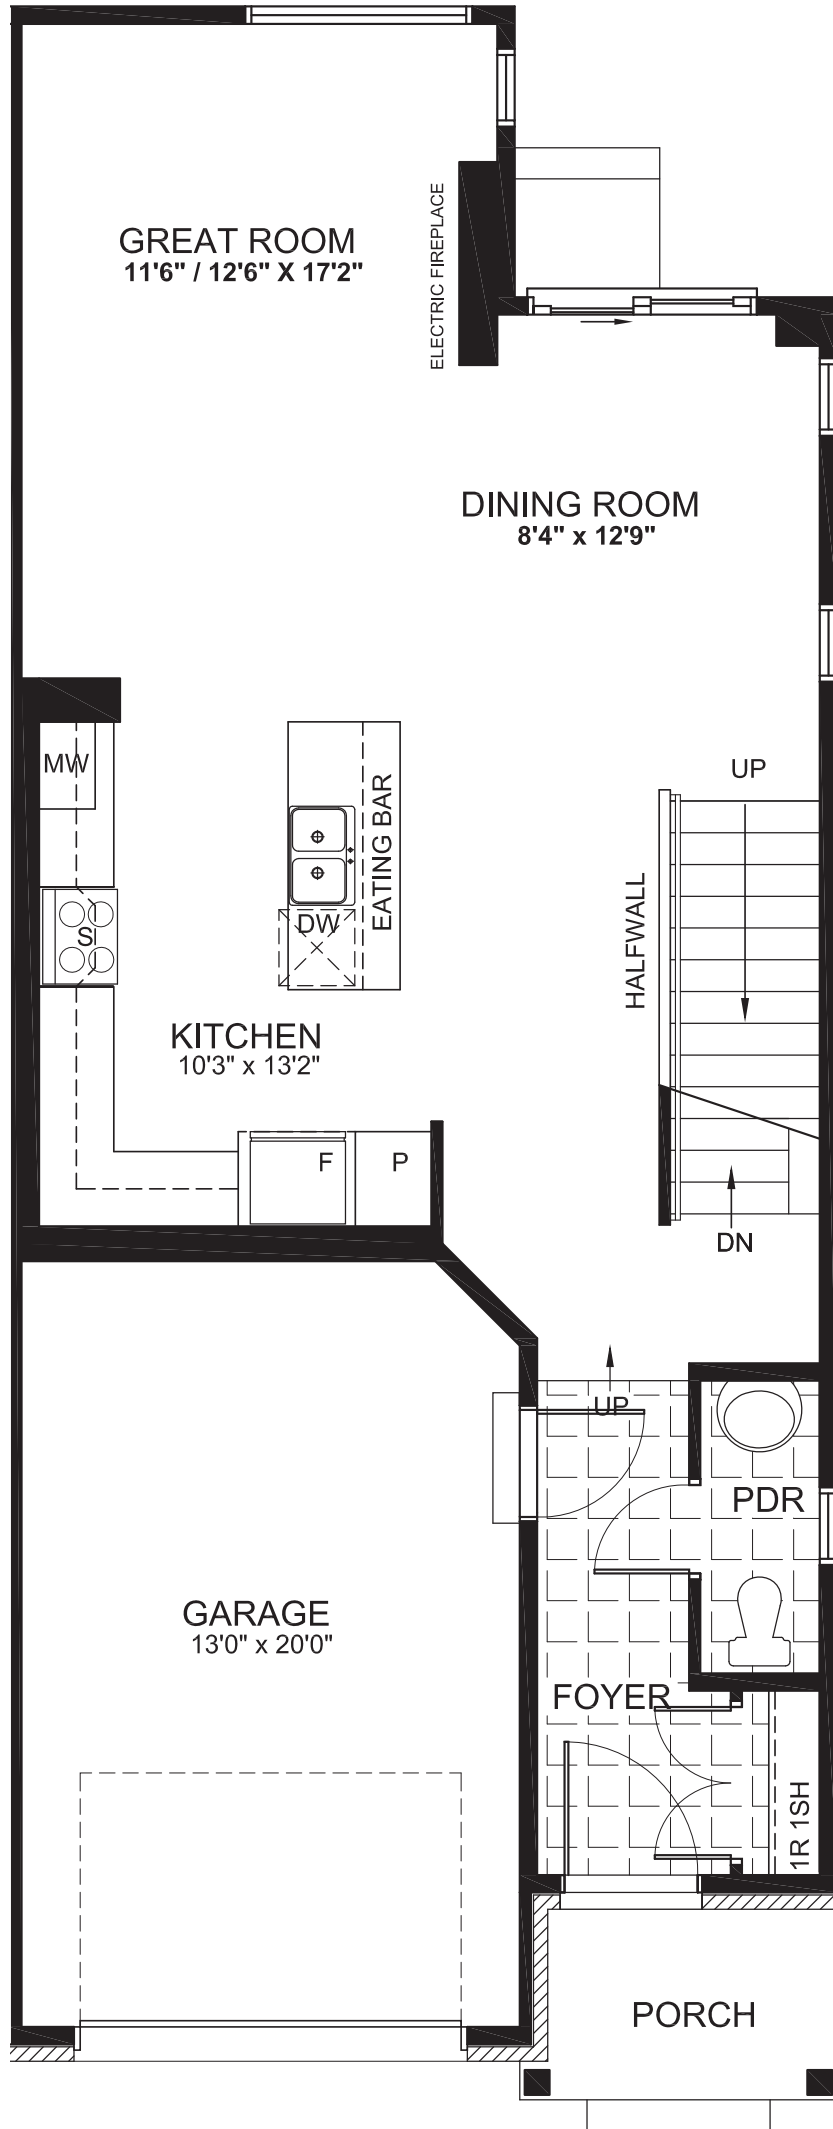

# FERN

2047  
SQ. FT.

Square footage includes  
finished basement

3 

2.5+ 

GROUND

# FERN

PRIMARY BEDROOM  
12'6" x 13'0"

ENS 1

W.I.C.

1R 1SH

1R 1SH

CABINET ABOVE

OPT

LINEN

SHOWER

LAUNDRY

HALFWALL GLASS

MAIN BATH

2047  
SQ. FT.

Square footage includes  
finished basement

3 

2.5+ 

1R 1SH

DN

1R 1SH

BEDROOM 3  
10'2" x 11'0"

BEDROOM 2  
10'2" x 10'8"

SECOND