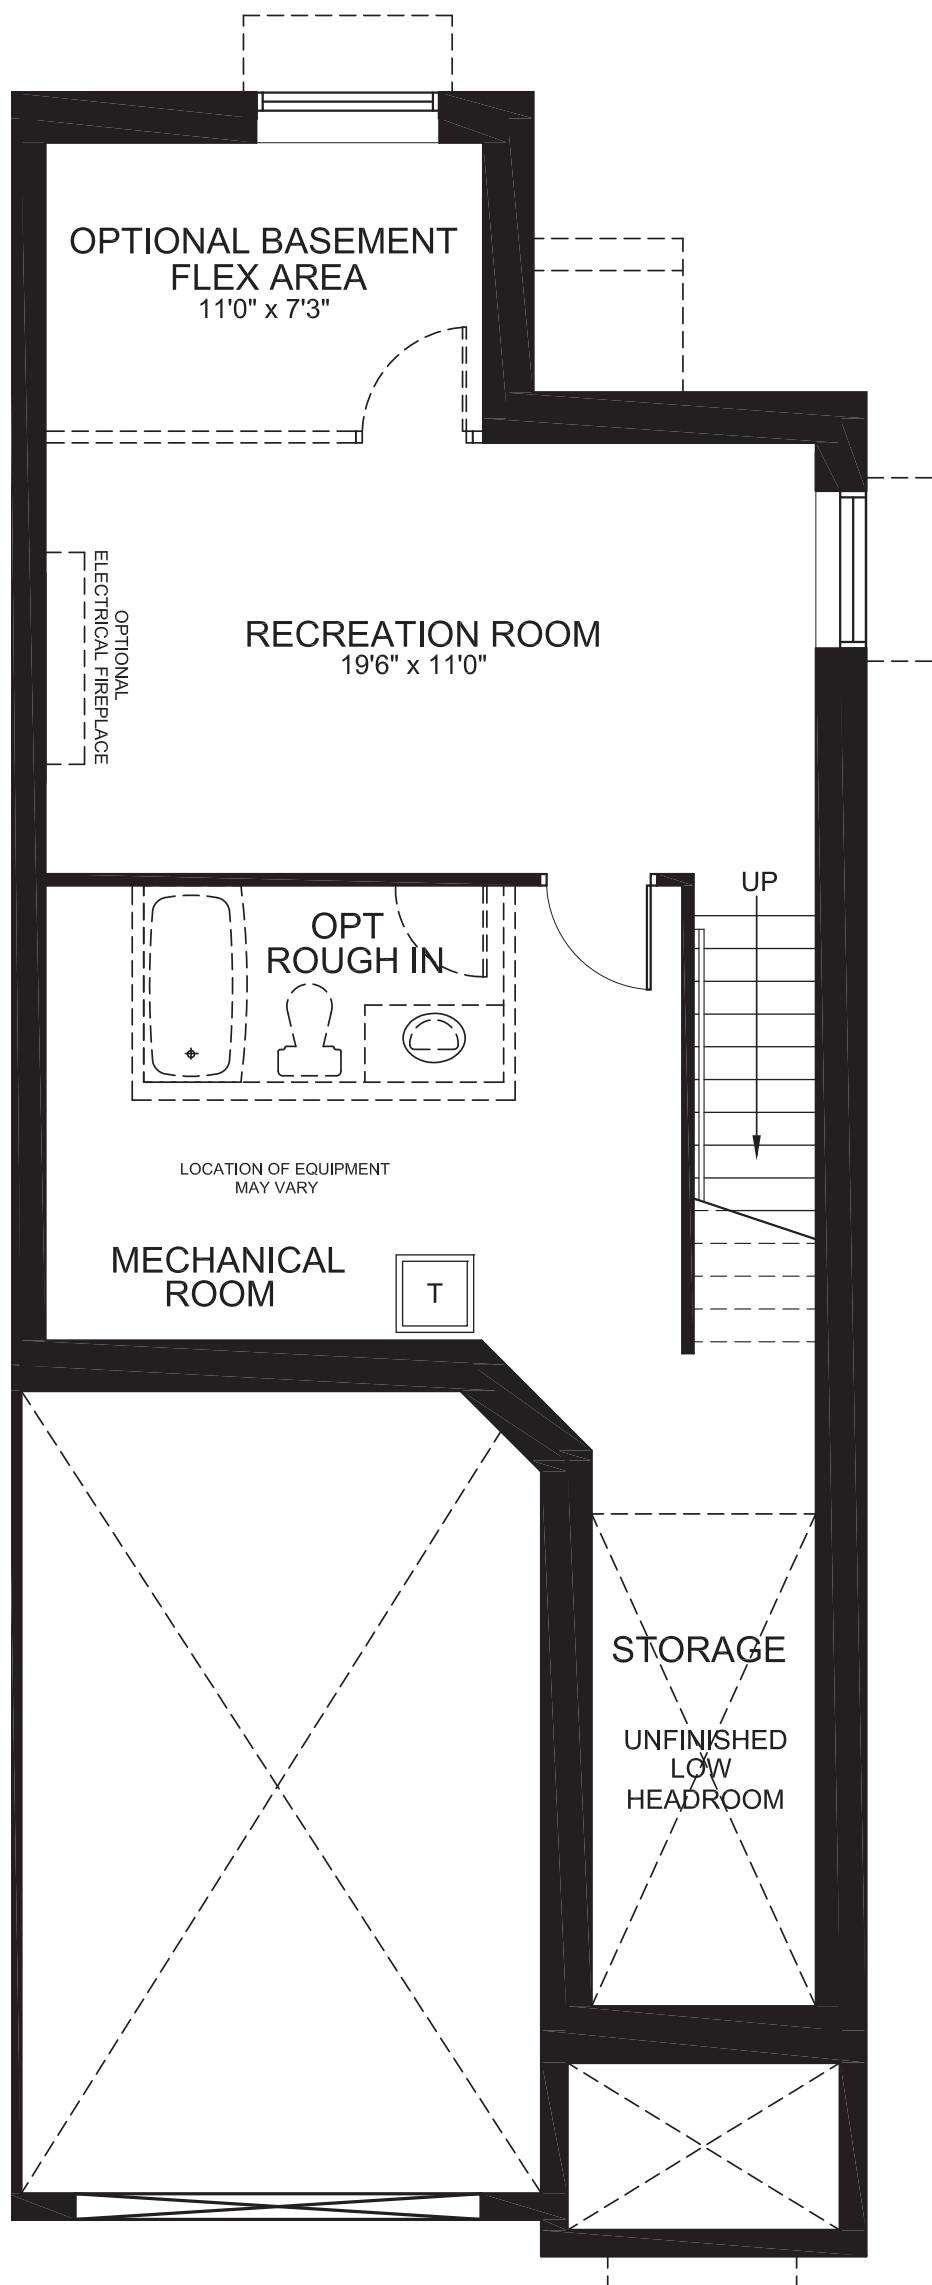

FERN

2047
SQ. FT.

Square footage includes
finished basement

3

2.5+

BASEMENT