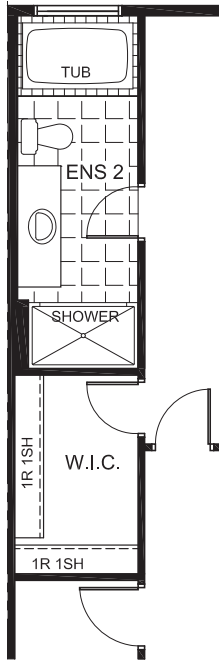

GALA

2444
SQ. FT.

Square footage includes
finished basement

3+ 

2.5+ 

GROUND

GALA

2444
SQ. FT.

Square footage includes
finished basement

3+ 

2.5+ 

SECOND

GALA

2444
SQ. FT.

Square footage includes
finished basement

3+ 

2.5+ 

BASEMENT

GALA

OPTIONAL ENSUITE 2

OPTIONAL KITCHEN

OPTIONAL KITCHEN WITH MUDROOM

OPTIONAL 4 BEDROOM

2444
SQ. FT.

Square footage includes
finished basement

3+

2.5+

OPTIONS