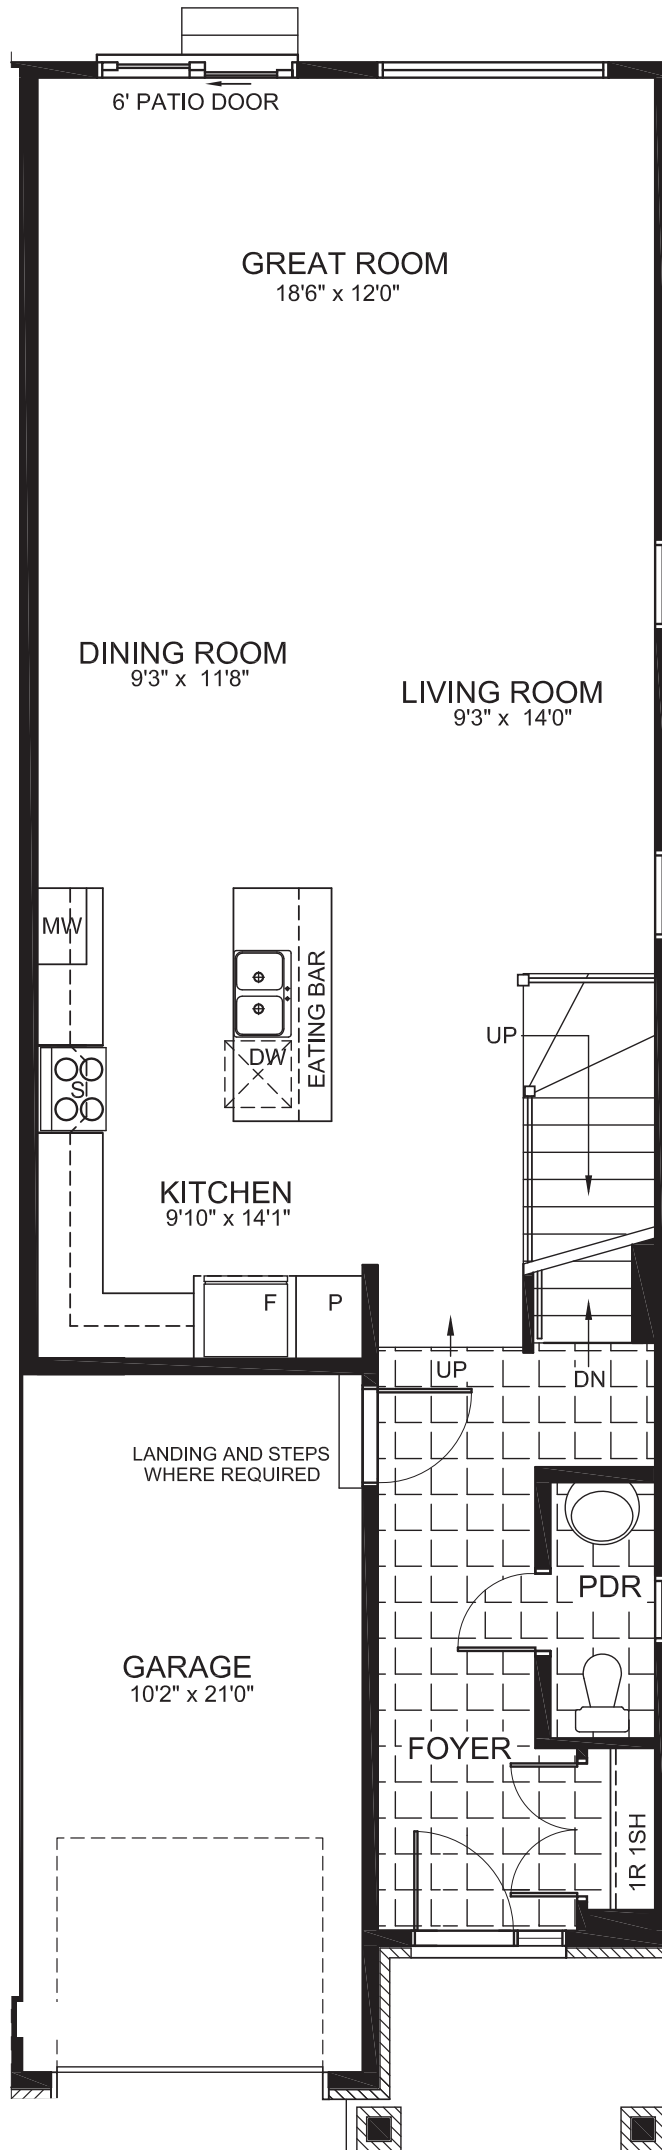

GALA

2444
SQ. FT.

Square footage includes
finished basement

3+ 

2.5+ 

GROUND

GALA

2444
SQ. FT.

Square footage includes
finished basement

3+ 

2.5+ 

SECOND

GALA

2444
SQ. FT.

Square footage includes
finished basement

3+ 

2.5+ 

BASEMENT

GALA

OPTIONAL ENSUITE 2

OPTIONAL KITCHEN

OPTIONAL KITCHEN WITH MUDROOM

OPTIONAL 4 BEDROOM

2444
SQ. FT.

Square footage includes
finished basement

3+

2.5+

OPTIONS