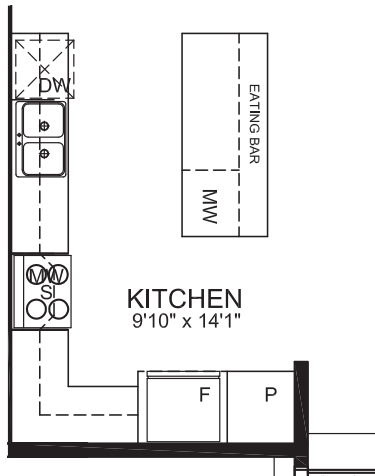

GALA

2444
SQ. FT.

Square footage includes
finished basement

3+ 

2.5+ 

GROUND

GALA

2444
SQ. FT.

Square footage includes
finished basement

3+ 

2.5+ 

SECOND

GALA

2444
SQ. FT.

Square footage includes
finished basement

3+ 

2.5+ 

BASEMENT

GALA

OPTIONAL ENSUITE 2

OPTIONAL KITCHEN

OPTIONAL KITCHEN WITH MUDROOM

OPTIONAL 4 BEDROOM

2444
SQ. FT.

Square footage includes
finished basement

3+

2.5+

OPTIONS