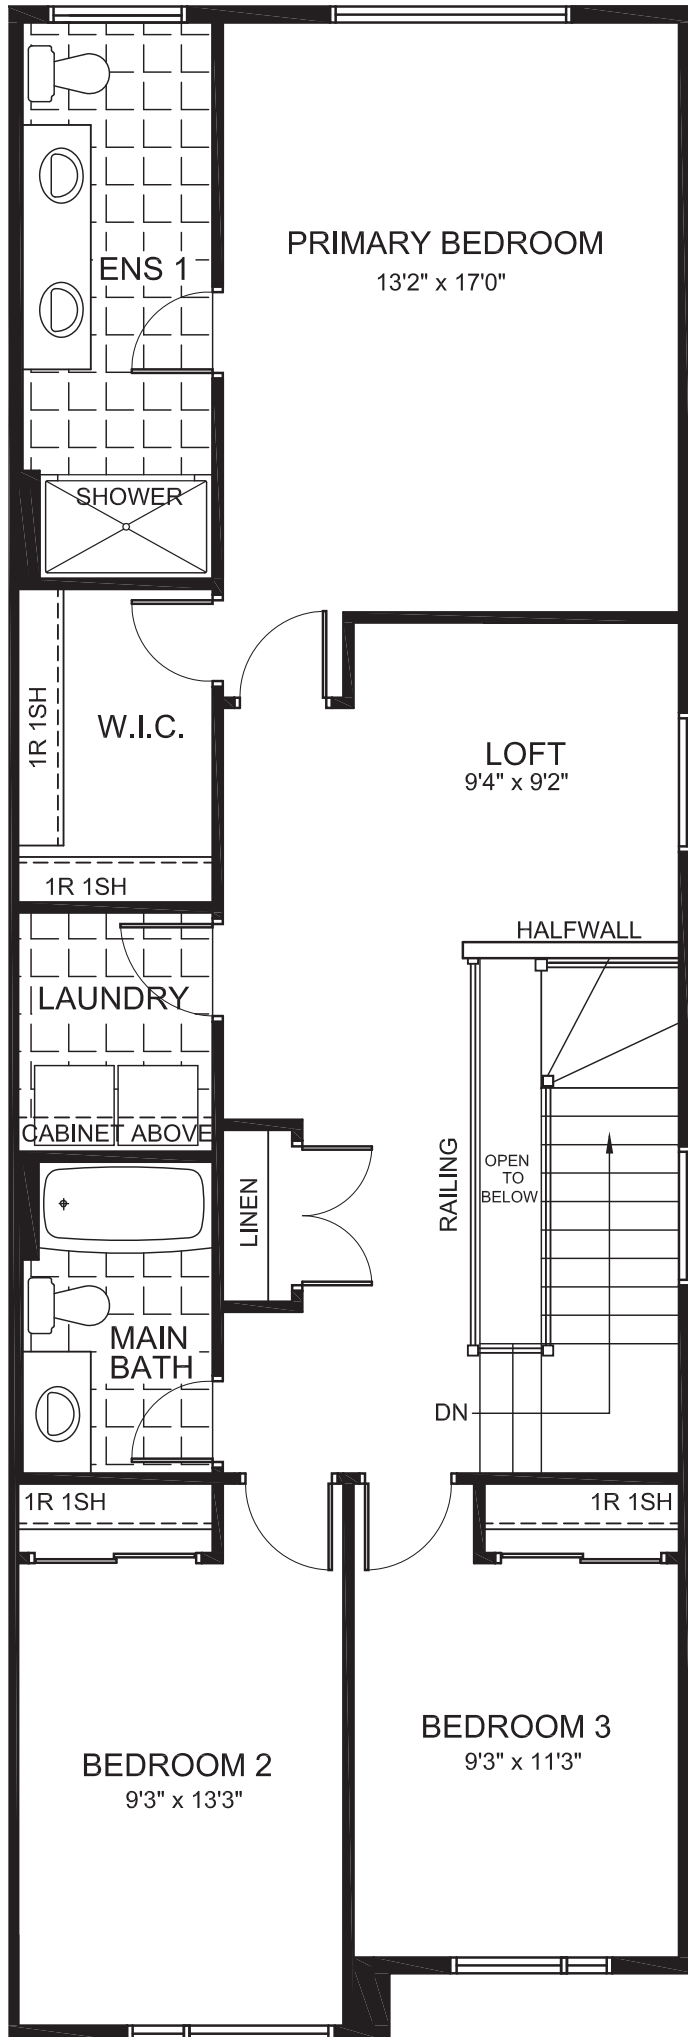

GALA

2444
SQ. FT.

Square footage includes
finished basement

3+ 

2.5+ 

GROUND

GALA

2444
SQ. FT.

Square footage includes
finished basement

3+ 

2.5+ 

SECOND

GALA

2444
SQ. FT.

Square footage includes
finished basement

3+ 

2.5+ 

BASEMENT

GALA

OPTIONAL ENSUITE 2

OPTIONAL KITCHEN

OPTIONAL KITCHEN WITH MUDROOM

OPTIONAL 4 BEDROOM

2444
SQ. FT.

Square footage includes
finished basement

3+

2.5+

OPTIONS