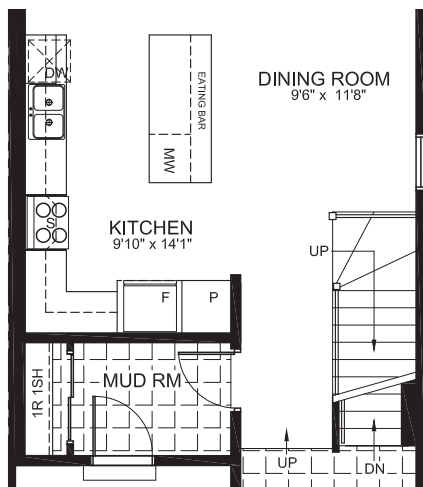

GALA

2444
SQ. FT.

Square footage includes
finished basement

3+ 

2.5+ 

GROUND

GALA

2444
SQ. FT.

Square footage includes
finished basement

3+ 

2.5+ 

SECOND

GALA

2444
SQ. FT.

Square footage includes
finished basement

3+ 

2.5+ 

BASEMENT

GALA

OPTIONAL ENSUITE 2

OPTIONAL KITCHEN

OPTIONAL KITCHEN WITH MUDROOM

OPTIONAL 4 BEDROOM

2444
SQ. FT.

Square footage includes
finished basement

3+

2.5+

OPTIONS