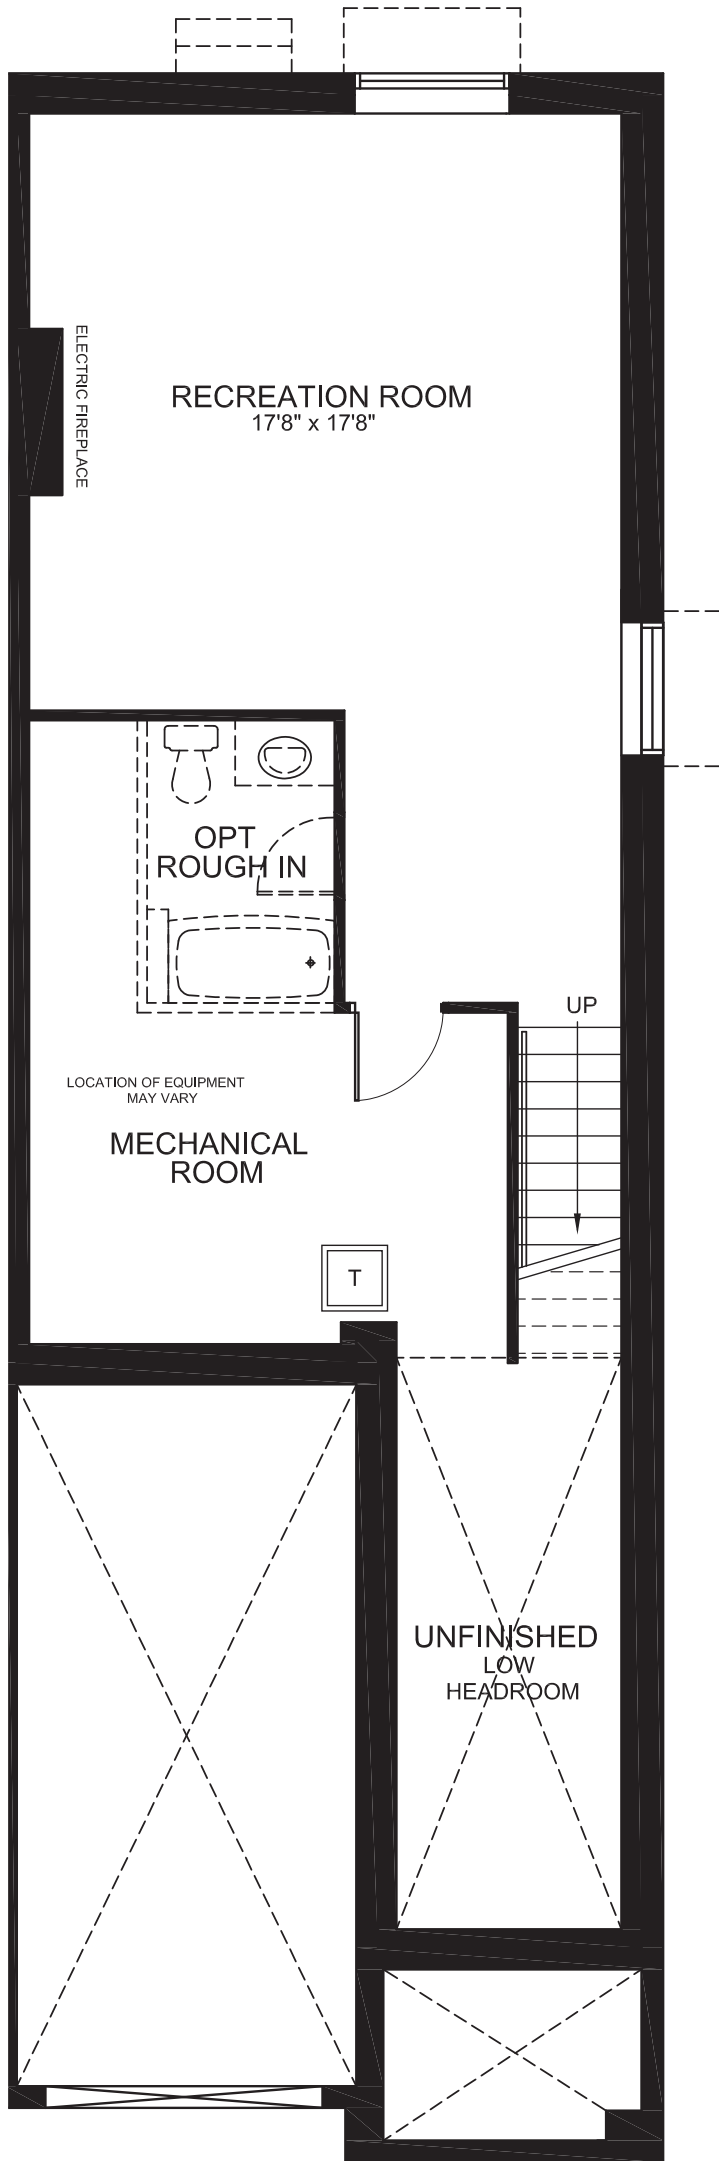

GALA

2444
SQ. FT.

Square footage includes
finished basement

3+ 

2.5+ 

GROUND

GALA

2444
SQ. FT.

Square footage includes
finished basement

3+ 

2.5+ 

SECOND

GALA

2444
SQ. FT.

Square footage includes
finished basement

3+ 

2.5+ 

BASEMENT

GALA

OPTIONAL ENSUITE 2

OPTIONAL KITCHEN

OPTIONAL KITCHEN WITH MUDROOM

OPTIONAL 4 BEDROOM

2444
SQ. FT.

Square footage includes
finished basement

3+

2.5+

OPTIONS