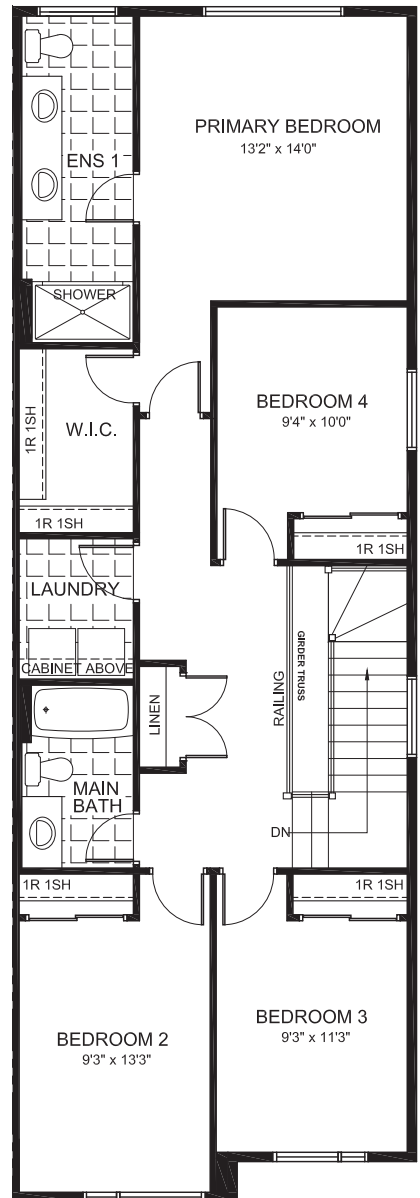

GALA

2444
SQ. FT.

Square footage includes
finished basement

3+ 

2.5+ 

GROUND

GALA

2444
SQ. FT.

Square footage includes
finished basement

3+ 

2.5+ 

SECOND

GALA

2444
SQ. FT.

Square footage includes
finished basement

3+ 

2.5+ 

BASEMENT

GALA

OPTIONAL ENSUITE 2

OPTIONAL KITCHEN

OPTIONAL KITCHEN WITH MUDROOM

OPTIONAL 4 BEDROOM

2444
SQ. FT.

Square footage includes
finished basement

3+

2.5+

OPTIONS