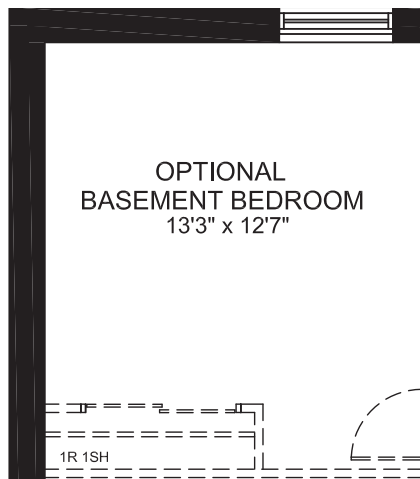

OPTIONAL BASEMENT BEDROOM