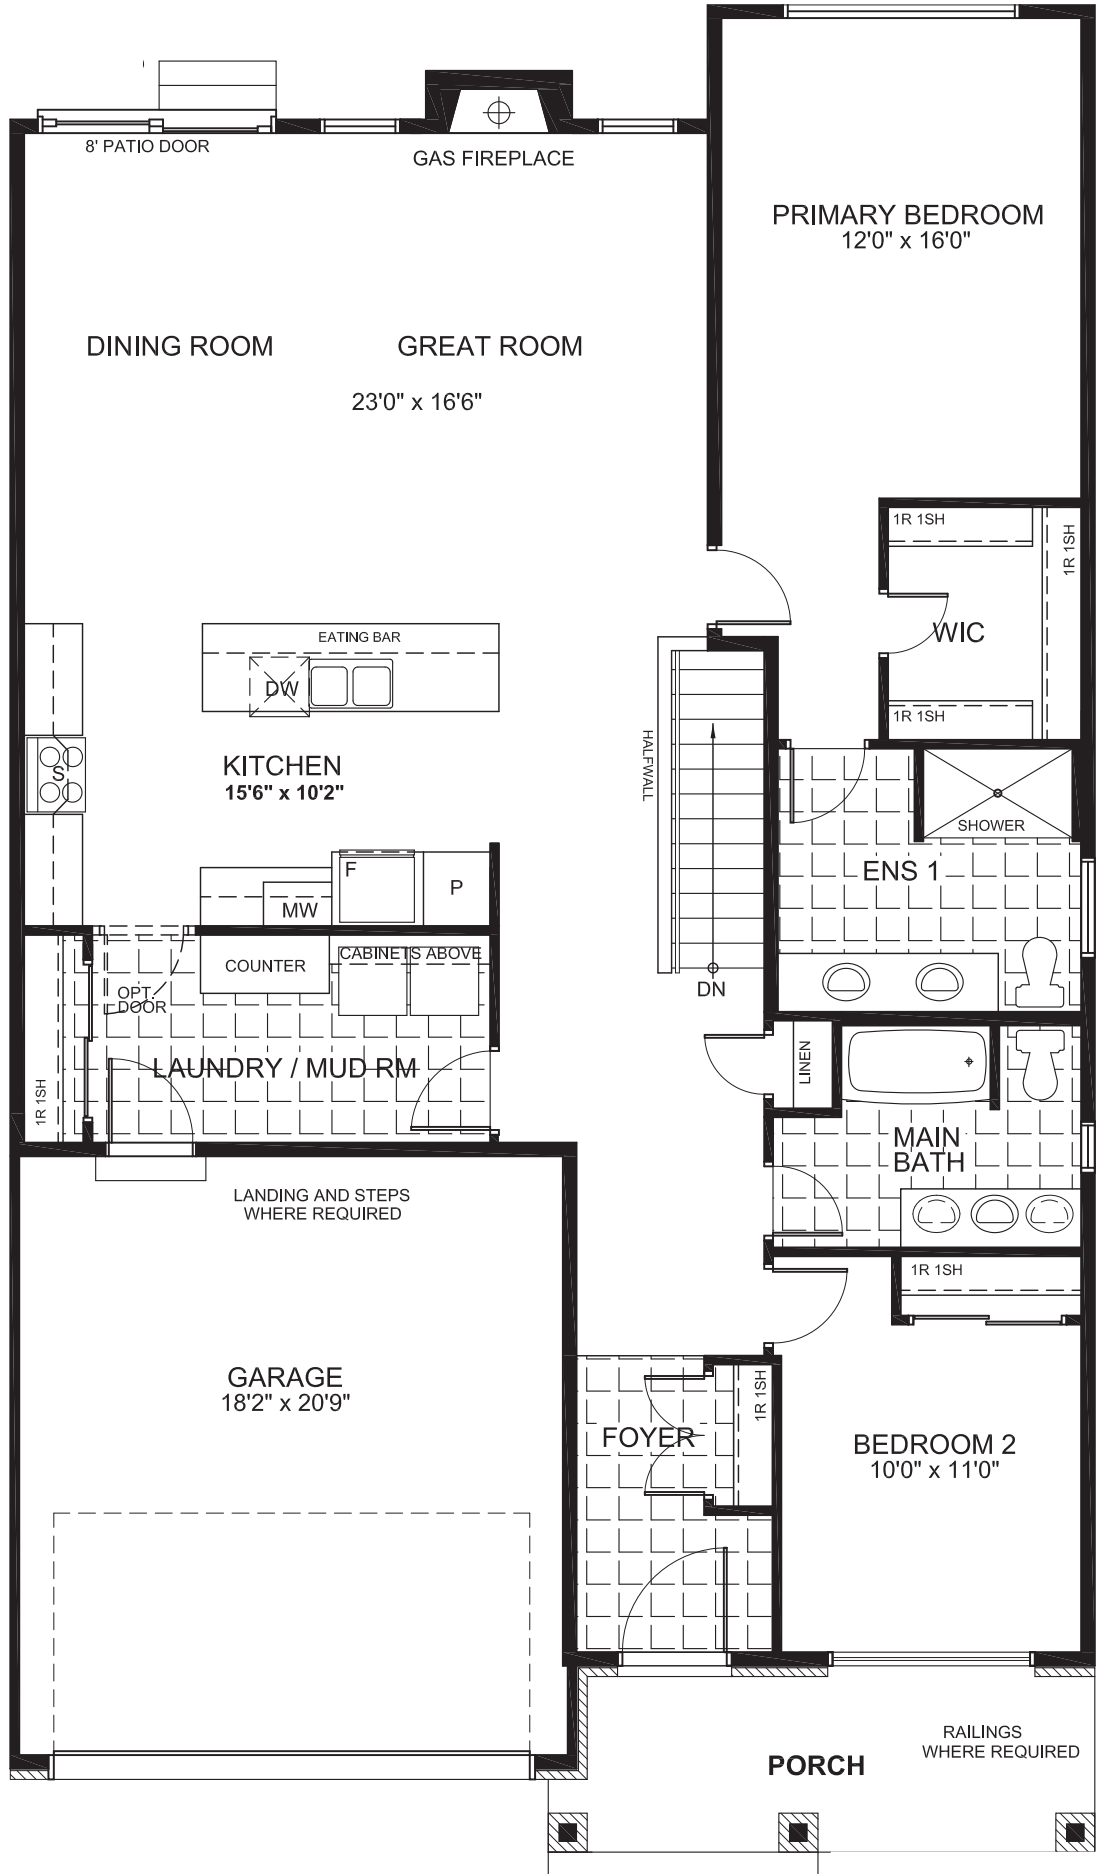

# LINDEN

1994  
SQ. FT.

Square footage includes finished basement

2+ 

2+ 

LOT SIZE  
44'

GROUND

# LINDEN

1994  
SQ. FT.

Square footage includes  
finished basement

2+ 

2+ 

LOT SIZE  
44'

## BASEMENT

TARTAN

\*Optional basement bedroom includes finished standard floor, walls, ceiling, door and closet.