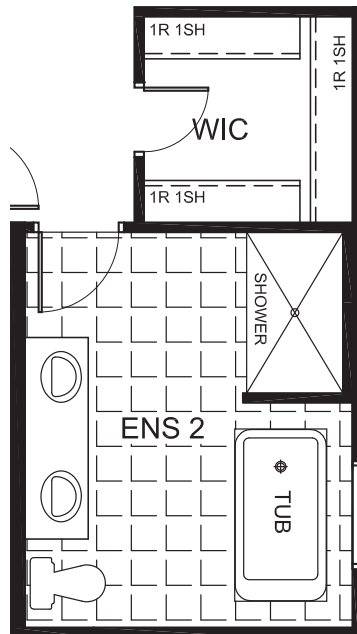

LINDEN

1994
SQ. FT.

Square footage includes
finished basement

2+

2+

LOT SIZE
44'

OPTIONS

OPTIONAL ENSUITE 2