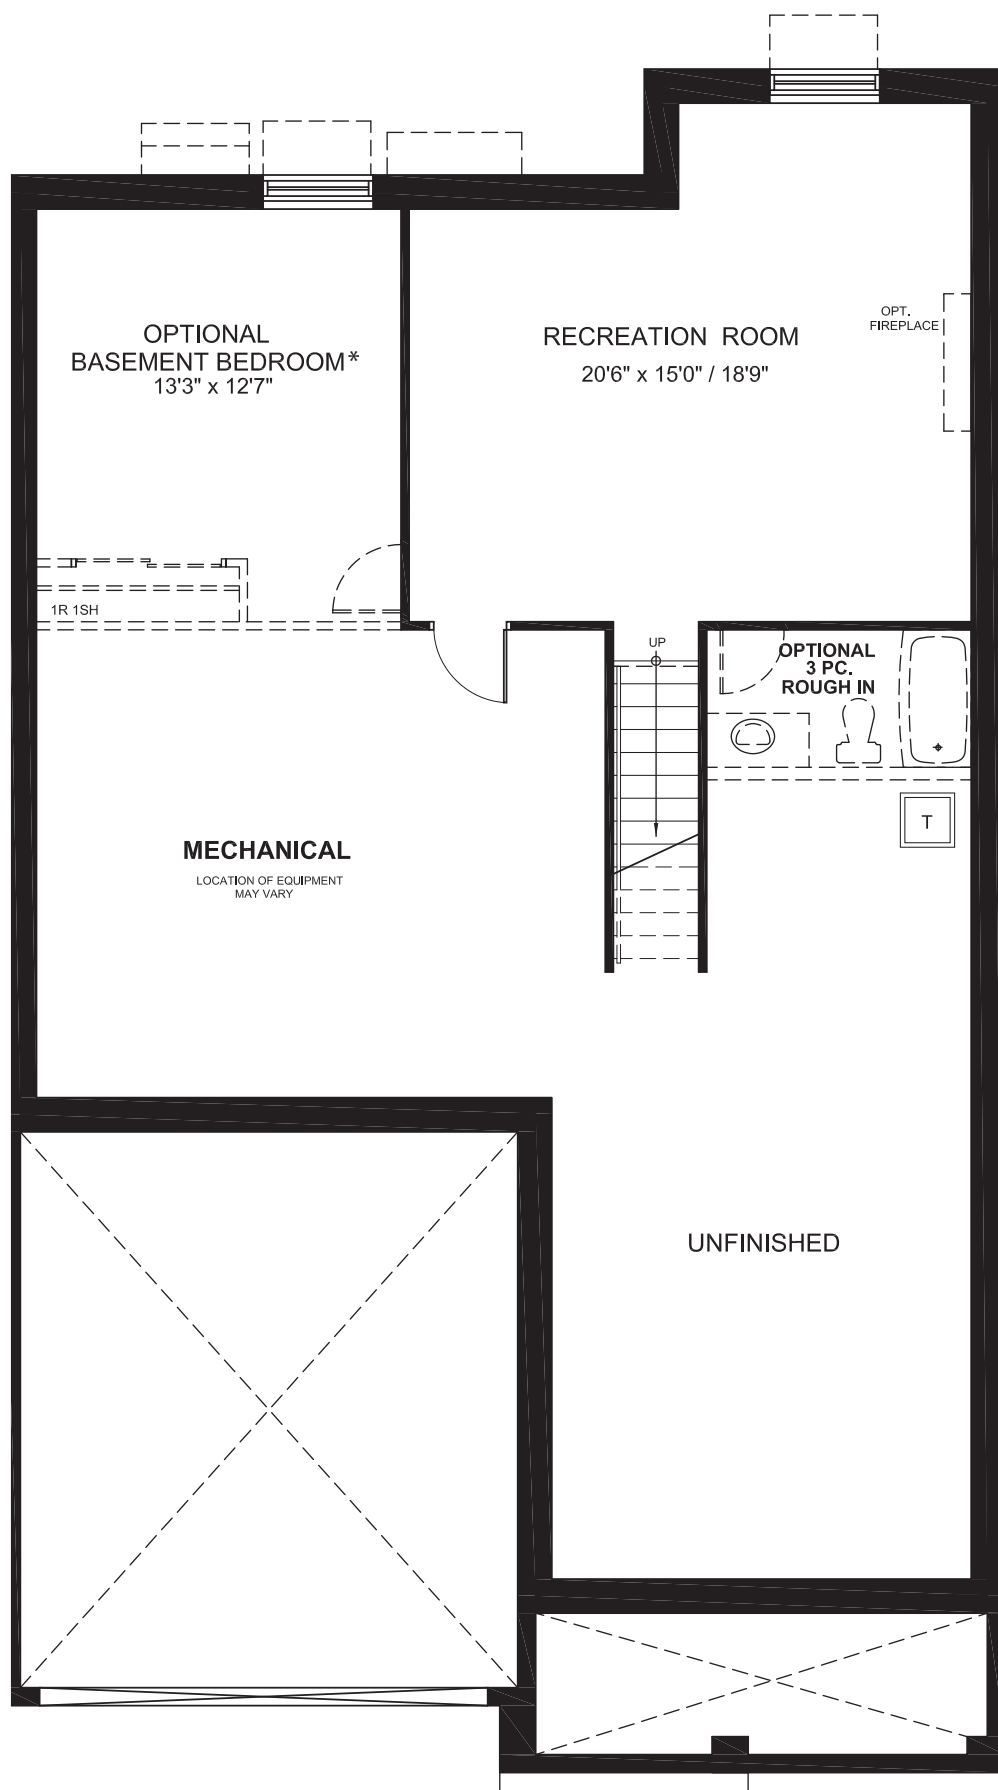

# LINDEN

1994  
SQ. FT.

Square footage includes finished basement

2+ 

2+ 

LOT SIZE  
44'

GROUND

# LINDEN

1994  
SQ. FT.

Square footage includes  
finished basement

2+ 

2+ 

LOT SIZE  
44'

## BASEMENT

TARTAN

\*Optional basement bedroom includes finished standard floor, walls, ceiling, door and closet.