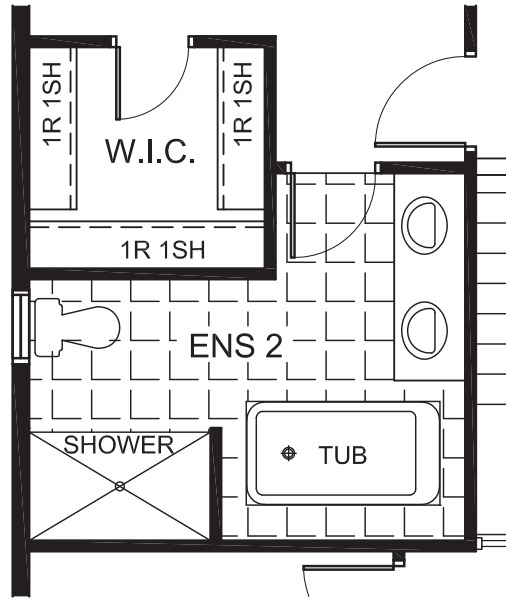

MAPLE

2119
SQ. FT.

Square footage includes finished basement

3+ 

2+ 

LOT SIZE
44'

GROUND

MAPLE

2119
SQ. FT.

Square footage includes
finished basement

3+ 

2+ 

LOT SIZE
44'

BASEMENT

TARTAN

*Optional basement bedroom includes finished standard floor, walls, ceiling, door and closet.

MAPLE

OPTIONAL ENSUITE 2

OPTIONAL GROUND FLOOR STUDY

OPTIONAL BASEMENT BEDROOM

2119
SQ. FT.

Square footage includes finished basement

3+

2+

LOT SIZE
44'

OPTIONS

OPTIONAL EXTENDED RECREATION ROOM