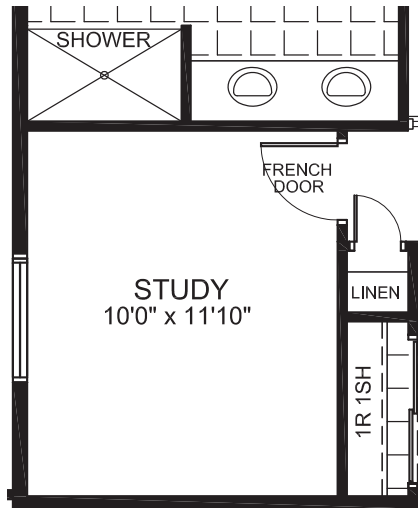

MAPLE

2119
SQ. FT.

Square footage includes finished basement

3+ 

2+ 

LOT SIZE
44'

GROUND

MAPLE

2119
SQ. FT.

Square footage includes
finished basement

3+ 

2+ 

LOT SIZE
44'

BASEMENT

TARTAN

*Optional basement bedroom includes finished standard floor, walls, ceiling, door and closet.

MAPLE

OPTIONAL ENSUITE 2

OPTIONAL GROUND FLOOR STUDY

OPTIONAL BASEMENT BEDROOM

2119
SQ. FT.

Square footage includes finished basement

3+

2+

LOT SIZE
44'

OPTIONS

OPTIONAL EXTENDED RECREATION ROOM