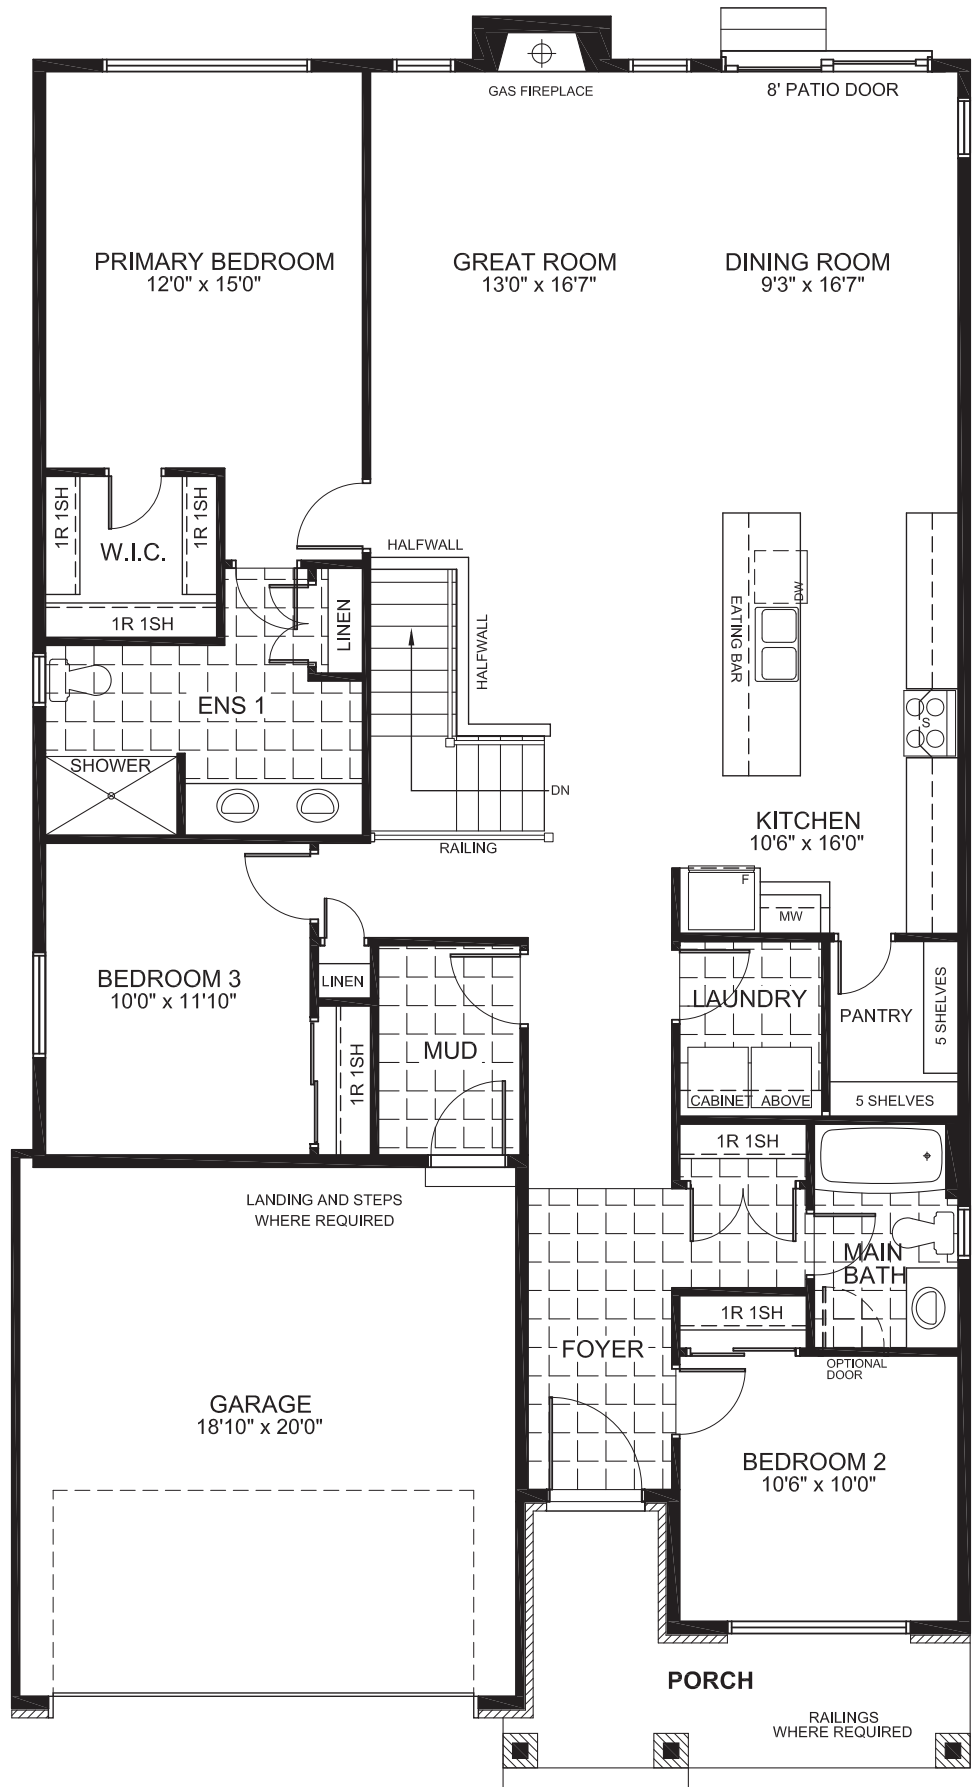

MAPLE

2119
SQ. FT.

Square footage includes finished basement

3+ 

2+ 

LOT SIZE
44'

GROUND

MAPLE

2119
SQ. FT.

Square footage includes
finished basement

3+ 

2+ 

LOT SIZE
44'

BASEMENT

TARTAN

*Optional basement bedroom includes finished standard floor, walls, ceiling, door and closet.

MAPLE

OPTIONAL ENSUITE 2

OPTIONAL GROUND FLOOR STUDY

OPTIONAL BASEMENT BEDROOM

2119
SQ. FT.

Square footage includes finished basement

3+

2+

LOT SIZE
44'

OPTIONS

OPTIONAL EXTENDED RECREATION ROOM