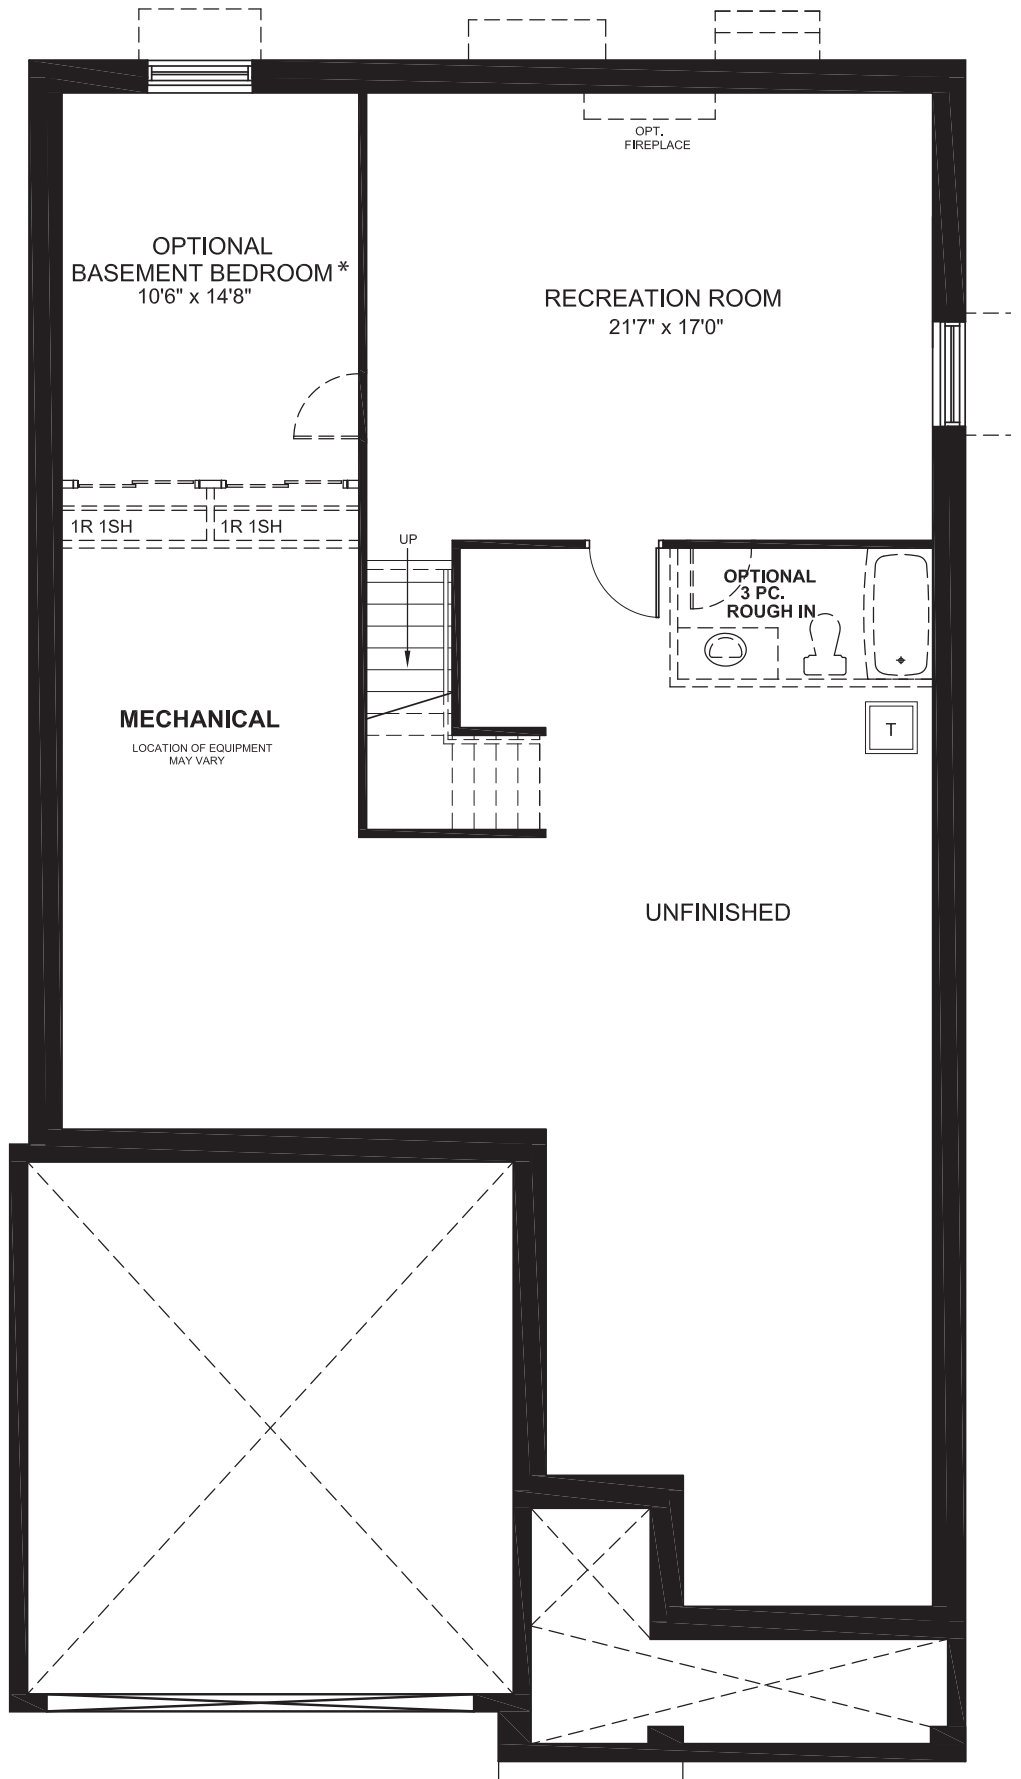

MAPLE

2119
SQ. FT.

Square footage includes finished basement

3+ 

2+ 

LOT SIZE
44'

GROUND

MAPLE

2119
SQ. FT.

Square footage includes
finished basement

3+ 

2+ 

LOT SIZE
44'

BASEMENT

TARTAN

*Optional basement bedroom includes finished standard floor, walls, ceiling, door and closet.

MAPLE

OPTIONAL ENSUITE 2

OPTIONAL GROUND FLOOR STUDY

OPTIONAL BASEMENT BEDROOM

2119
SQ. FT.

Square footage includes finished basement

3+

2+

LOT SIZE
44'

OPTIONS

OPTIONAL EXTENDED RECREATION ROOM