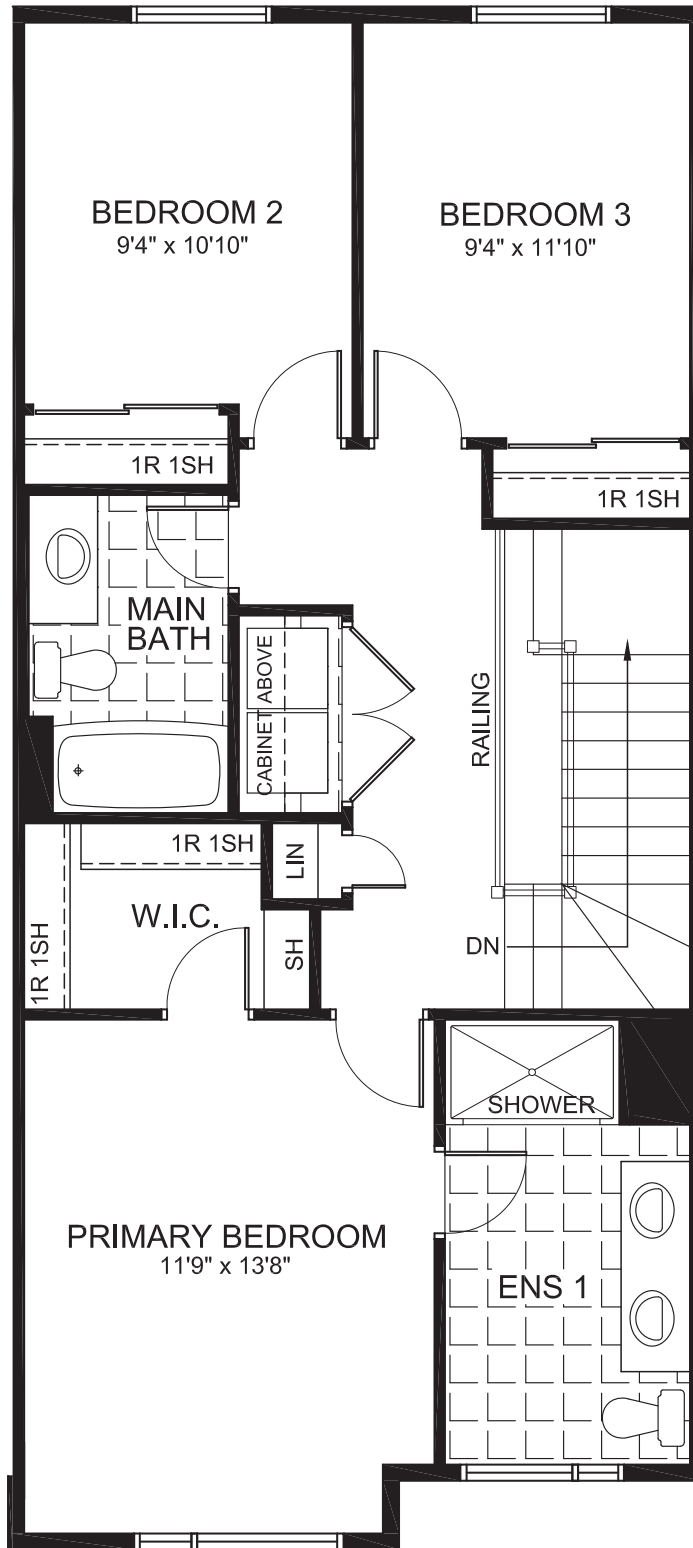

# SPARTAN

1641  
SQ. FT.

Square footage includes  
finished basement

3 

2.5+ 

GROUND

# SPARTAN

1641  
SQ. FT.

Square footage includes  
finished basement

3 

2.5+ 

SECOND

# SPARTAN

1641  
SQ. FT.

Square footage includes  
finished basement

3 

2.5+ 

## BASEMENT