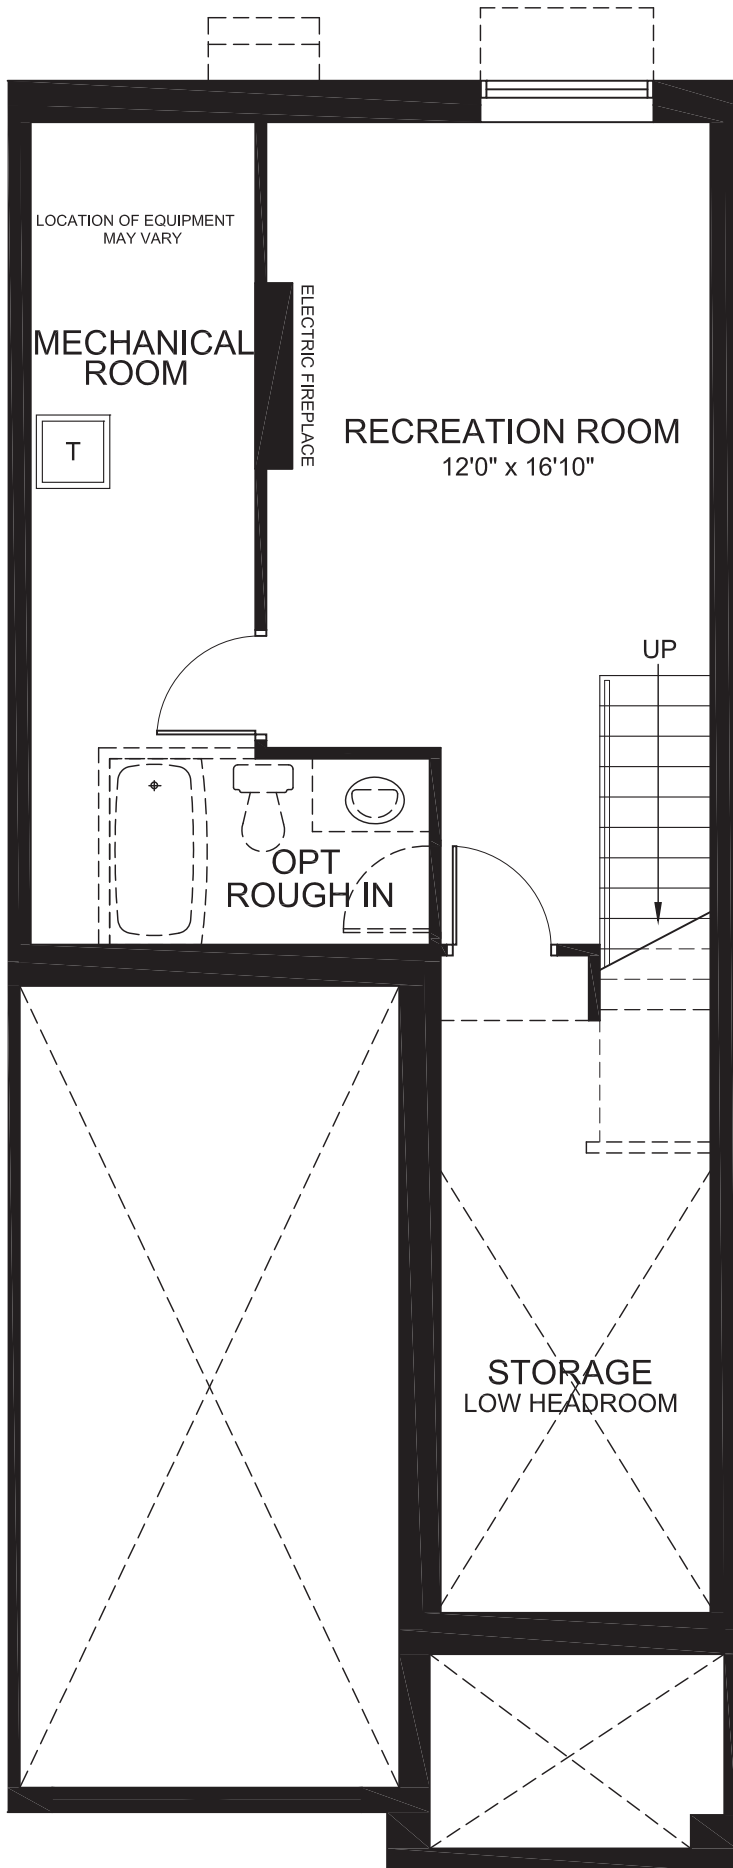

# SPARTAN

1641  
SQ. FT.

Square footage includes  
finished basement

3 

2.5+ 

GROUND

# SPARTAN

1641  
SQ. FT.

Square footage includes  
finished basement

3 

2.5+ 

SECOND

# SPARTAN

1641  
SQ. FT.

Square footage includes  
finished basement

3 

2.5+ 

## BASEMENT