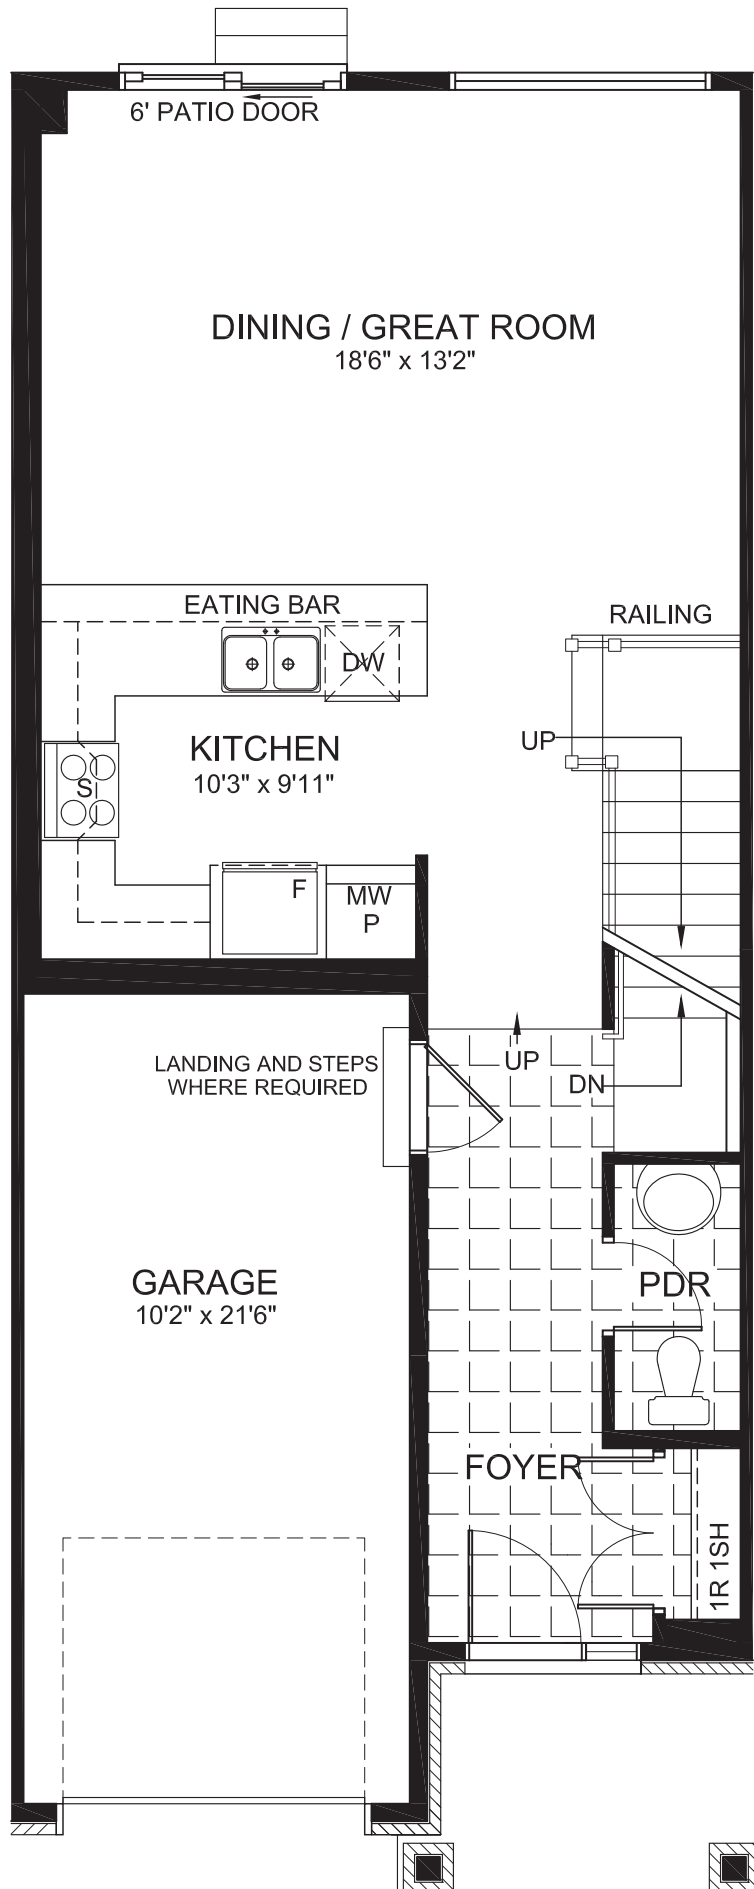

# SPARTAN

1641  
SQ. FT.

Square footage includes  
finished basement

3 

2.5+ 

GROUND

# SPARTAN

1641  
SQ. FT.

Square footage includes  
finished basement

3 

2.5+ 

SECOND

# SPARTAN

1641  
SQ. FT.

Square footage includes  
finished basement

3 

2.5+ 