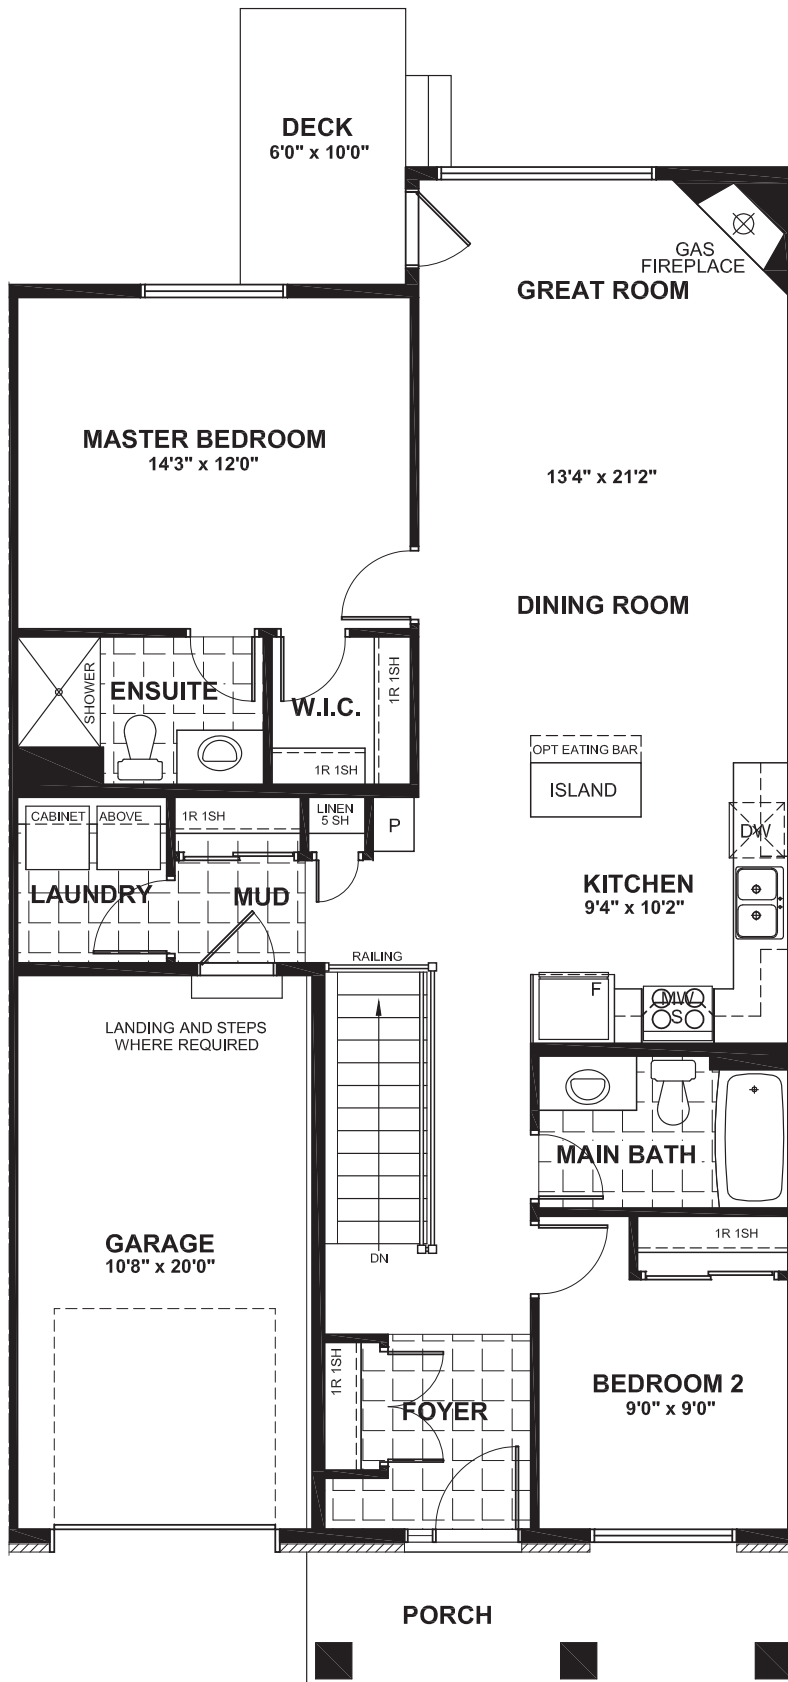

TRILLIUM 1162 SQ. FT.

GROUND FLOOR PLAN

TRILLIUM 1162 SQ. FT.

BASEMENT FLOOR PLAN

TRILLIUM 1162 SQ. FT.

OPTIONS

OPTIONAL KITCHEN LAYOUT – \$600

OPTIONAL GROUND FLOOR WITH STUDY – N/C

OPTIONAL FINISHED BASEMENT – \$20,280

TRILLIUM 1162 SQ. FT.

STANDARD KITCHEN LAYOUT