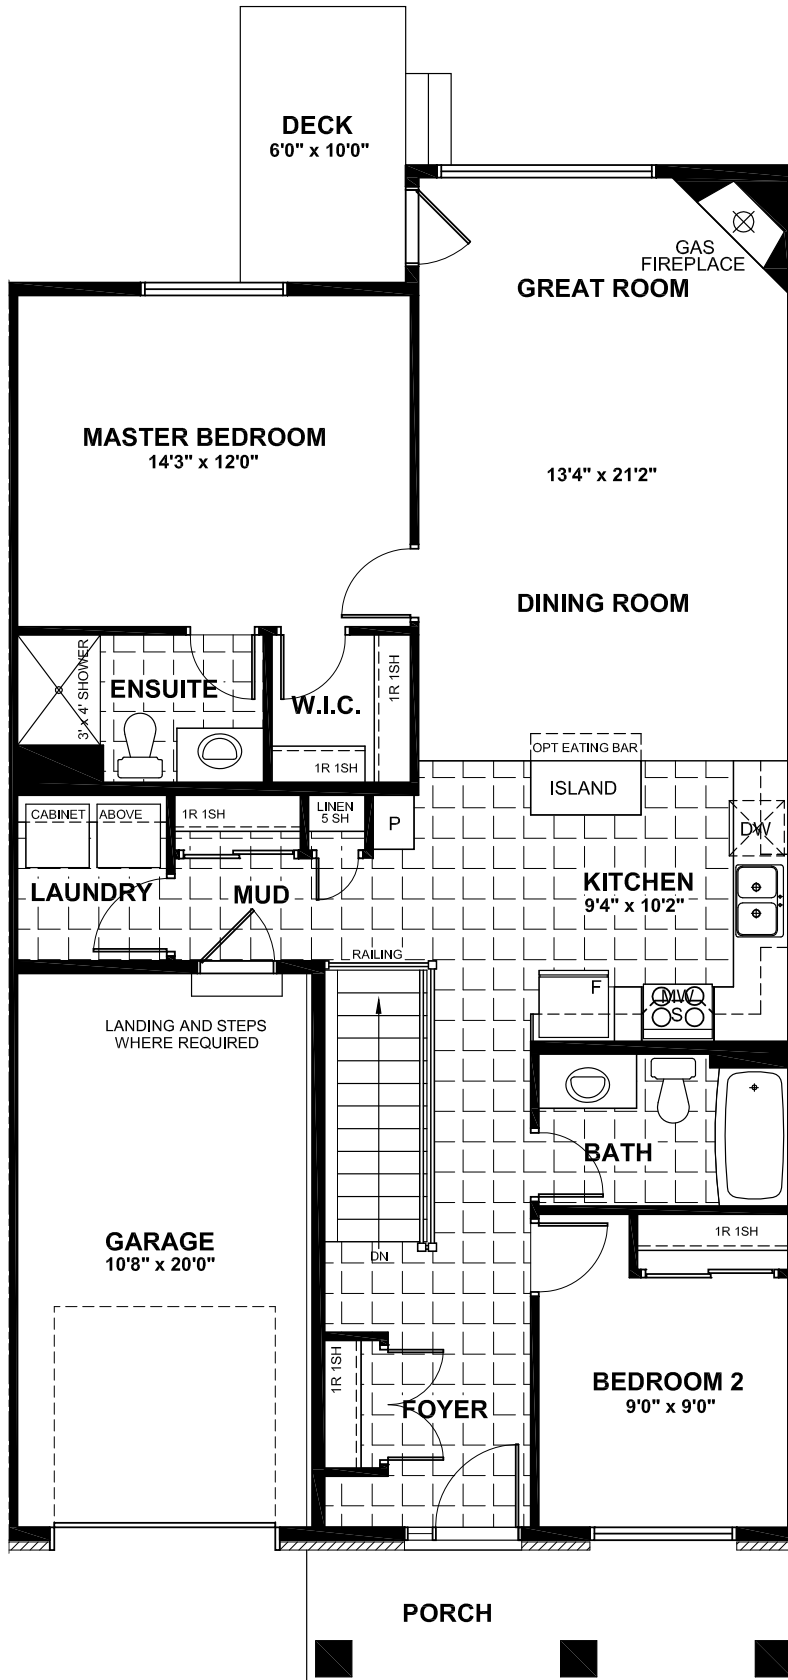

TRILLIUM 1162 SQ. FT.

GROUND FLOOR PLAN

TRILLIUM 1162 SQ. FT.

BASEMENT FLOOR PLAN

TRILLIUM 1162 SQ. FT.

OPTIONS

OPTIONAL KITCHEN - \$600

OPTIONAL GROUND FLOOR W/ STUDY - N/C

TRILLIUM 1162 SQ. FT.

STANDARD KITCHEN LAYOUT

TRILLIUM 1162 SQ. FT.

OPTIONAL KITCHEN LAYOUT