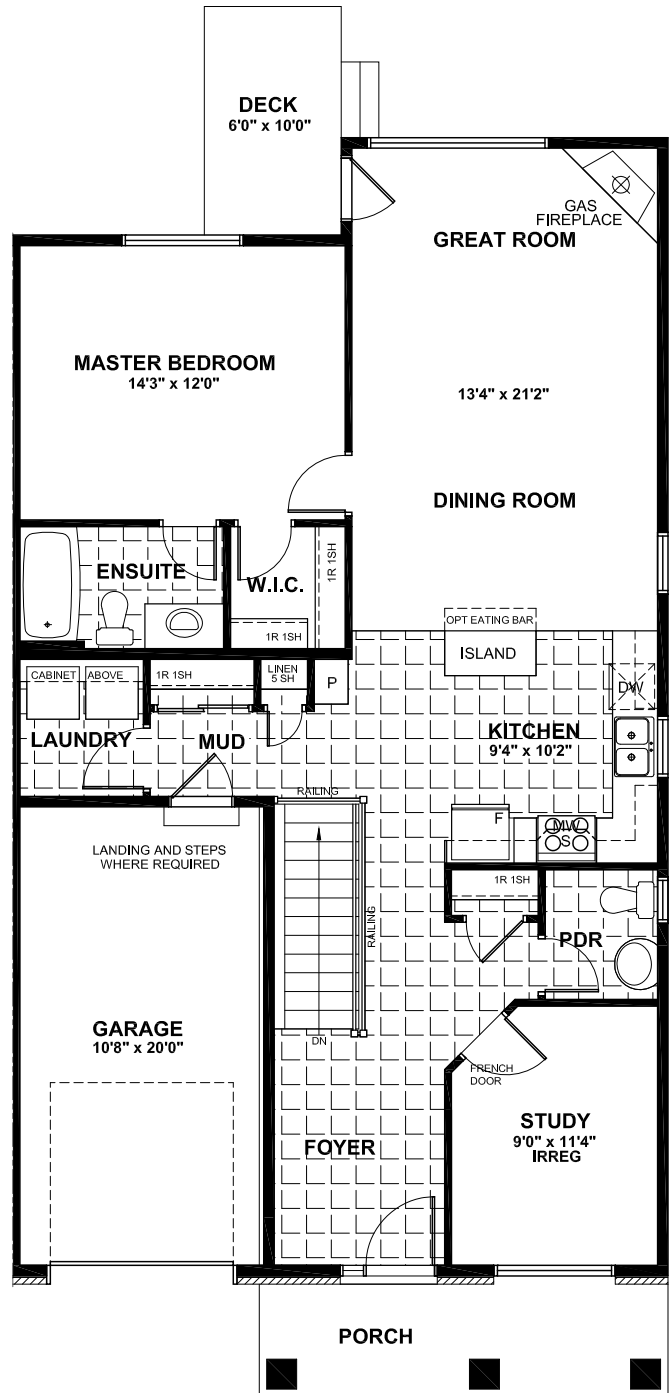

TRILLIUM 1162 SQ. FT.

GROUND FLOOR PLAN

TRILLIUM 1162 SQ. FT.

BASEMENT FLOOR PLAN

TRILLIUM 1162 SQ. FT.

OPTIONS

OPTIONAL KITCHEN - \$600

OPTIONAL GROUND FLOOR W/ STUDY - N/C

TRILLIUM 1162 SQ. FT.

STANDARD KITCHEN LAYOUT

TRILLIUM 1162 SQ. FT.

OPTIONAL KITCHEN LAYOUT