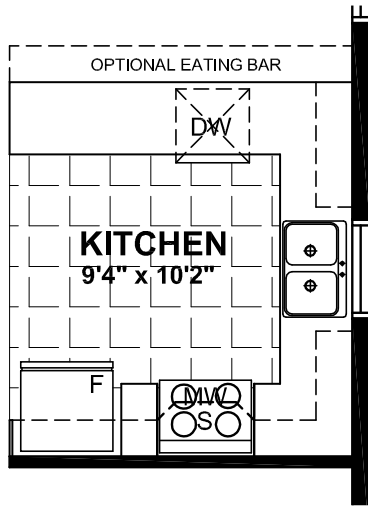

TRILLIUM 1162 SQ. FT.

GROUND FLOOR PLAN

TRILLIUM 1162 SQ. FT.

BASEMENT FLOOR PLAN

TRILLIUM 1162 SQ. FT.

OPTIONS

OPTIONAL KITCHEN - \$600

OPTIONAL GROUND FLOOR W/ STUDY - N/C

TRILLIUM 1162 SQ. FT.

STANDARD KITCHEN LAYOUT

TRILLIUM 1162 SQ. FT.

OPTIONAL KITCHEN LAYOUT