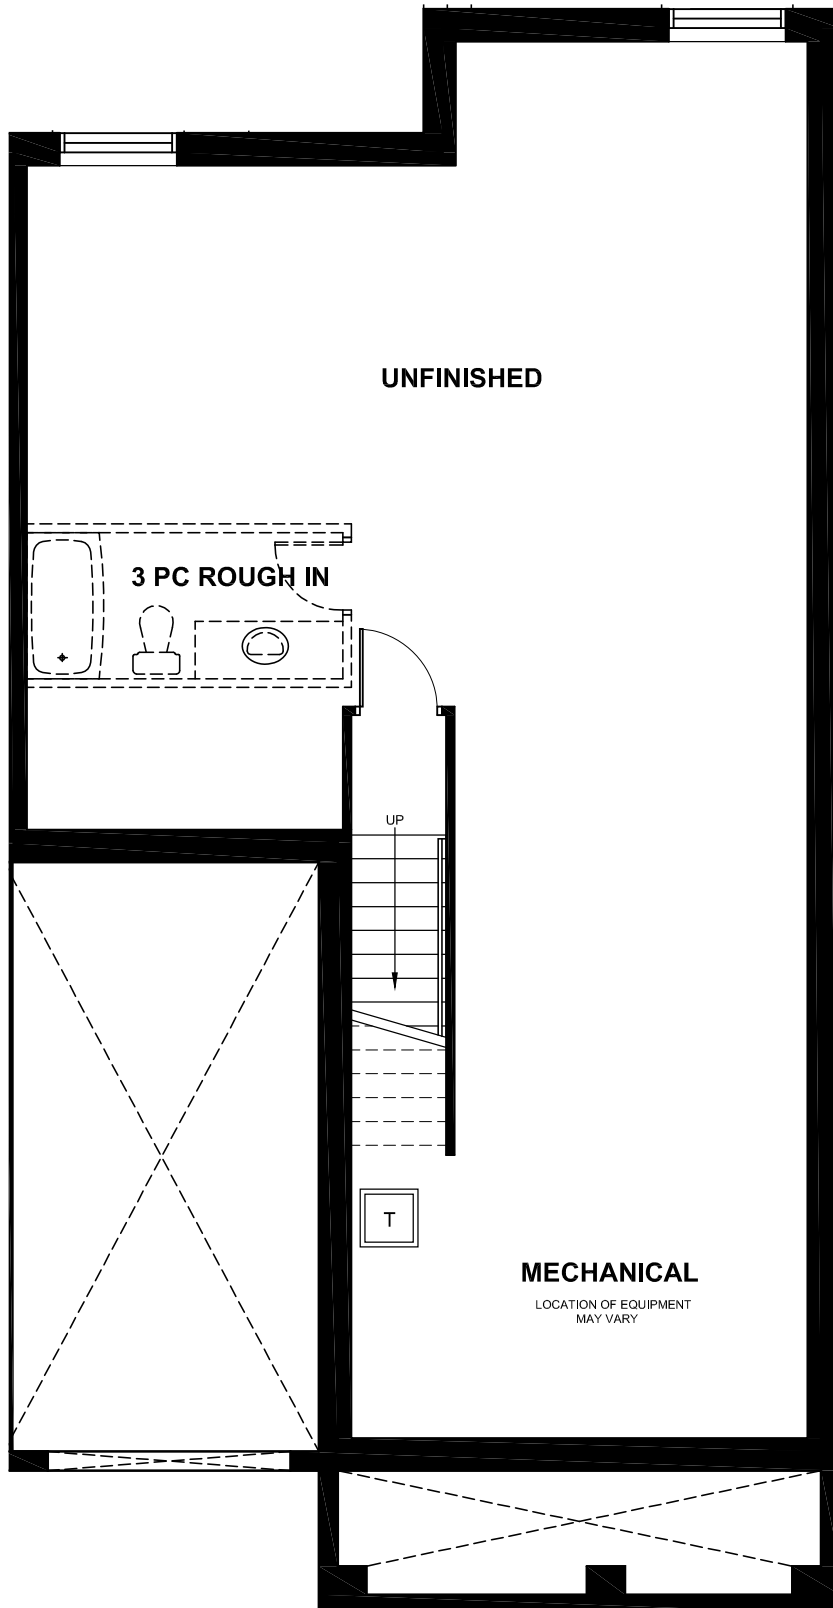

TRILLIUM 1162 SQ. FT.

GROUND FLOOR PLAN

TRILLIUM 1162 SQ. FT.

BASEMENT FLOOR PLAN

TRILLIUM 1162 SQ. FT.

OPTIONS

OPTIONAL KITCHEN - \$600

OPTIONAL GROUND FLOOR W/ STUDY - N/C

TRILLIUM 1162 SQ. FT.

STANDARD KITCHEN LAYOUT

TRILLIUM 1162 SQ. FT.

OPTIONAL KITCHEN LAYOUT