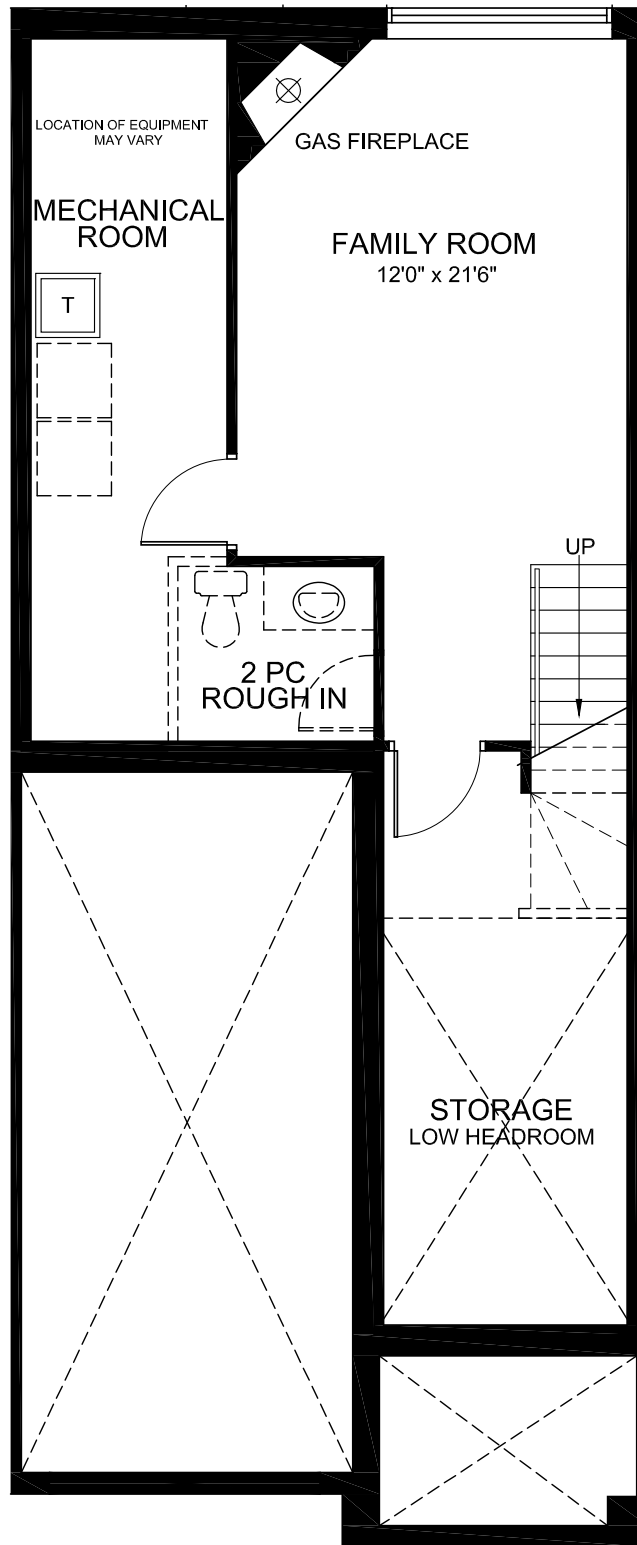

TOPAZ

GROUND FLOOR PLAN

1714 SQ. FT.

Square footage includes finished basement

TOPAZ 1714 SQ. FT.

2ND FLOOR

Square footage includes finished basement

TOPAZ 1714 SQ. FT.

BASEMENT FLOOR PLAN

Square footage includes finished basement

TOPAZ

1714 SQ. FT.

OPTION

Square footage includes finished basement

ALTERNATIVE ENSUITE - \$600

TOPAZ 1714 SQ. FT.

STANDARD KITCHEN LAYOUT

Square footage includes finished basement