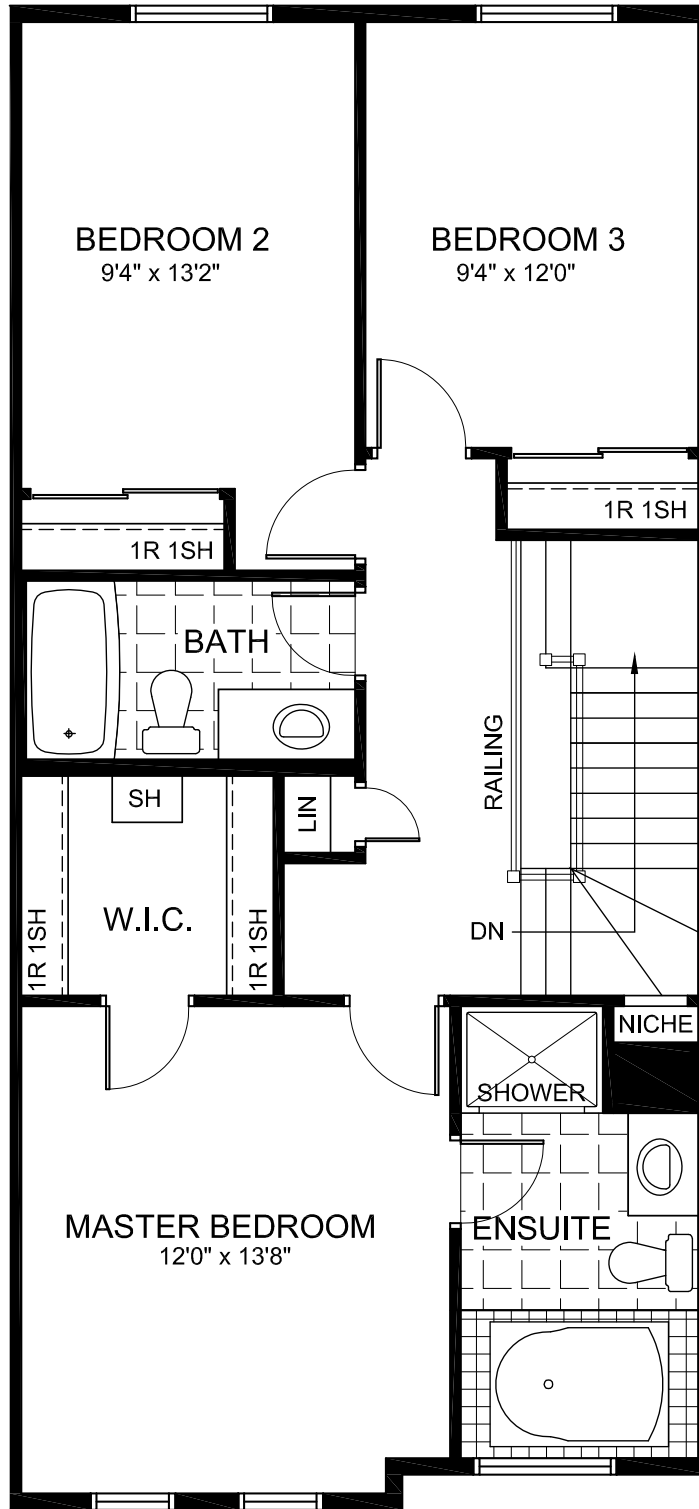

TOPAZ

GROUND FLOOR PLAN

1714 SQ. FT.

Square footage includes finished basement

TOPAZ 1714 SQ. FT.

2ND FLOOR

Square footage includes finished basement

TOPAZ 1714 SQ. FT.

BASEMENT FLOOR PLAN

Square footage includes finished basement

TOPAZ

1714 SQ. FT.

OPTION

Square footage includes finished basement

ALTERNATIVE ENSUITE - \$600

TOPAZ 1714 SQ. FT.

STANDARD KITCHEN LAYOUT

Square footage includes finished basement