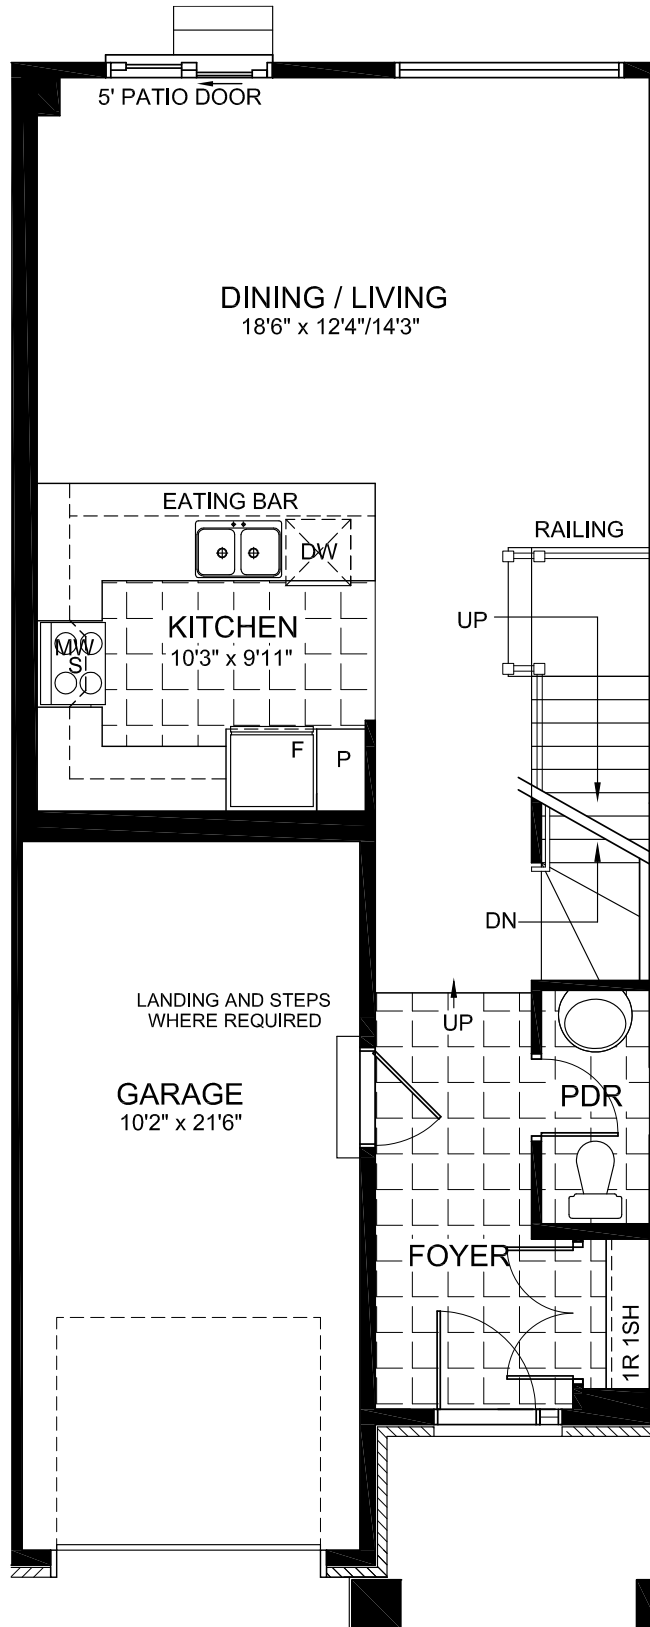

TOPAZ

GROUND FLOOR PLAN

1714 SQ. FT.

Square footage includes finished basement

TOPAZ 1714 SQ. FT.

2ND FLOOR

Square footage includes finished basement

TOPAZ 1714 SQ. FT.

BASEMENT FLOOR PLAN

Square footage includes finished basement

TOPAZ

1714 SQ. FT.

OPTION

Square footage includes finished basement

ALTERNATIVE ENSUITE - \$600

TOPAZ 1714 SQ. FT.

STANDARD KITCHEN LAYOUT

Square footage includes finished basement