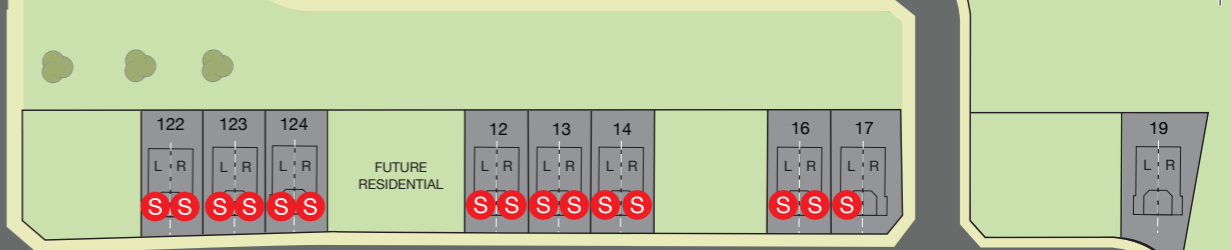

MAPLE GROVE ROAD

- 38' SINGLE LOT
- 45' SINGLE LOT
- SEMI-DETACHED
- BACKSPLIT LOT
- WALKOUT LOT
- EARLY OCCUPANCY
- SOLD