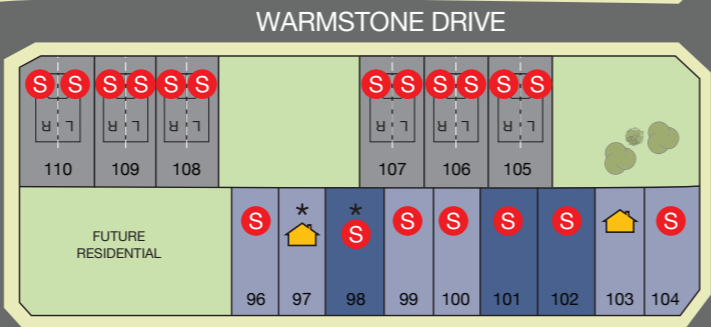

MAPLE GROVE ROAD

- 38' SINGLE LOT
- 45' SINGLE LOT
- SEMI-DETACHED
- BACKSPLIT LOT
- WALKOUT LOT
- EARLY OCCUPANCY
- SOLD