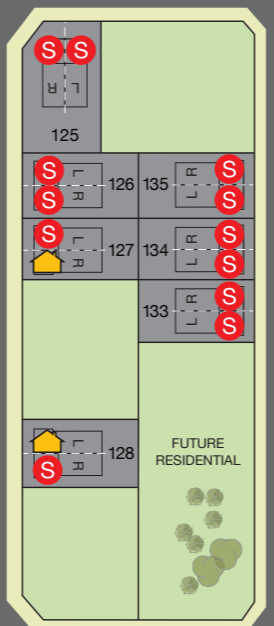

MAPLE GROVE ROAD

- 38' SINGLE LOT
- 45' SINGLE LOT
- SEMI-DETACHED
- BACKSPLIT LOT
- WALKOUT LOT
- EARLY OCCUPANCY
- SOLD