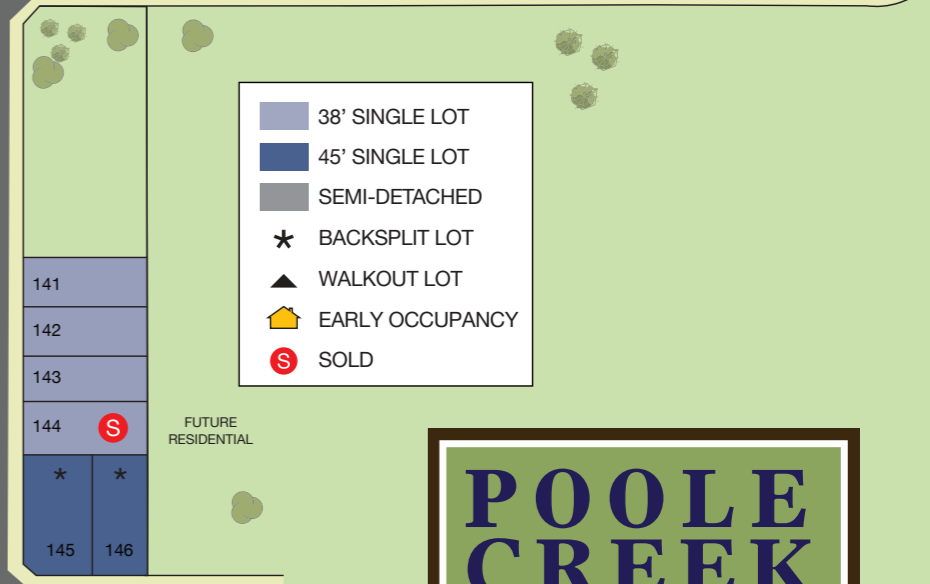

MAPLE GROVE ROAD

- 38' SINGLE LOT
- 45' SINGLE LOT
- SEMI-DETACHED
- BACKSPLIT LOT
- WALKOUT LOT
- EARLY OCCUPANCY
- SOLD