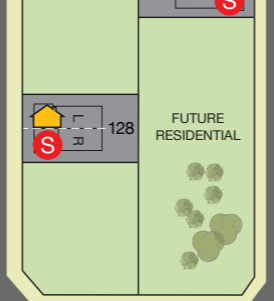

MAPLE GROVE ROAD

- 38' SINGLE LOT
- 45' SINGLE LOT
- SEMI-DETACHED
- BACKSPLIT LOT
- WALKOUT LOT
- EARLY OCCUPANCY
- SOLD