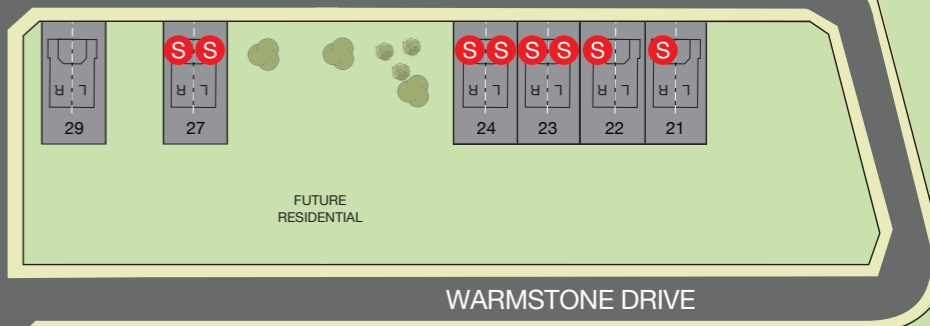

MAPLE GROVE ROAD

- 38' SINGLE LOT
- 45' SINGLE LOT
- SEMI-DETACHED
- BACKSPLIT LOT
- WALKOUT LOT
- EARLY OCCUPANCY
- SOLD