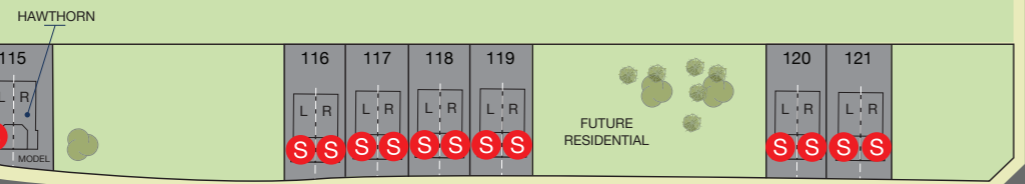

MAPLE GROVE ROAD

- 38' SINGLE LOT
- 45' SINGLE LOT
- SEMI-DETACHED
- BACKSPLIT LOT
- WALKOUT LOT
- EARLY OCCUPANCY
- SOLD