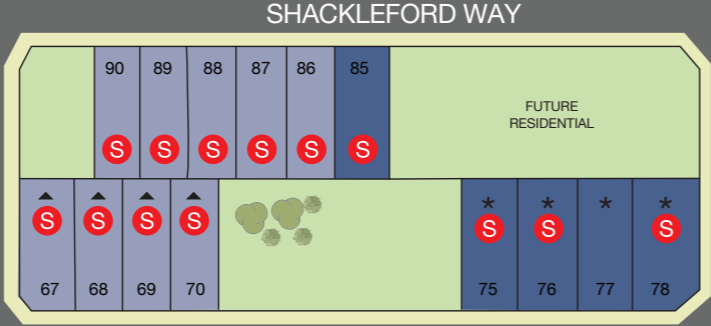

MAPLE GROVE ROAD

- 38' SINGLE LOT
- 45' SINGLE LOT
- SEMI-DETACHED
- BACKSPLIT LOT
- WALKOUT LOT
- EARLY OCCUPANCY
- SOLD