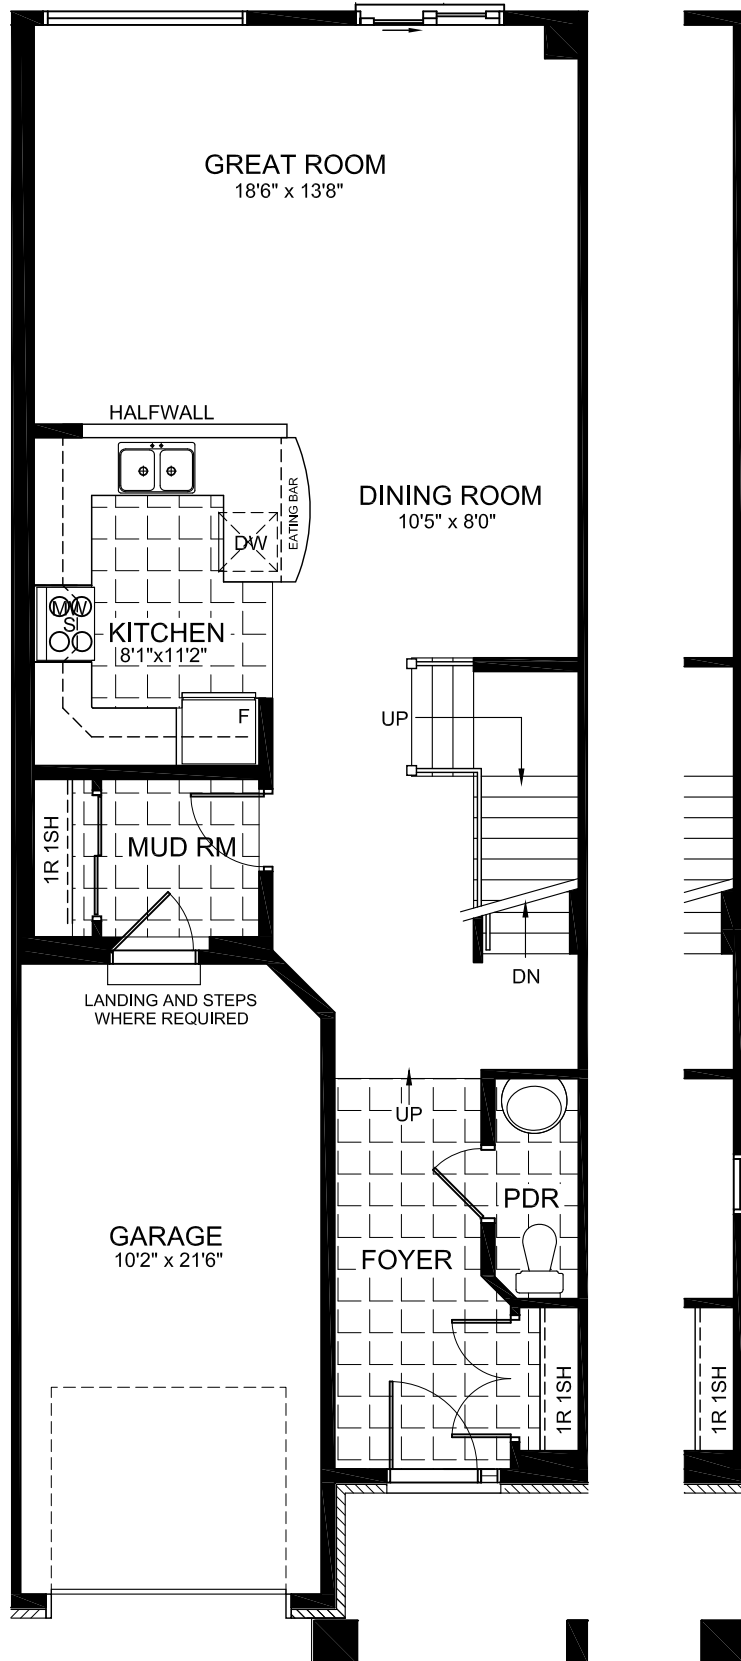

DIAMOND 2171 SQ. FT.

GROUND FLOOR PLAN

Square footage includes finished basement

DIAMOND 2171 SQ. FT.

2ND FLOOR

Square footage includes finished basement

DIAMOND 2171 SQ. FT.

BASEMENT FLOOR PLAN

Square footage includes finished basement

DIAMOND 2171 SQ. FT.

OPTION

Square footage includes finished basement

ALTERNATIVE ENSUITE - \$600

DIAMOND 2171 SQ. FT.

STANDARD KITCHEN LAYOUT Square footage includes finished basement