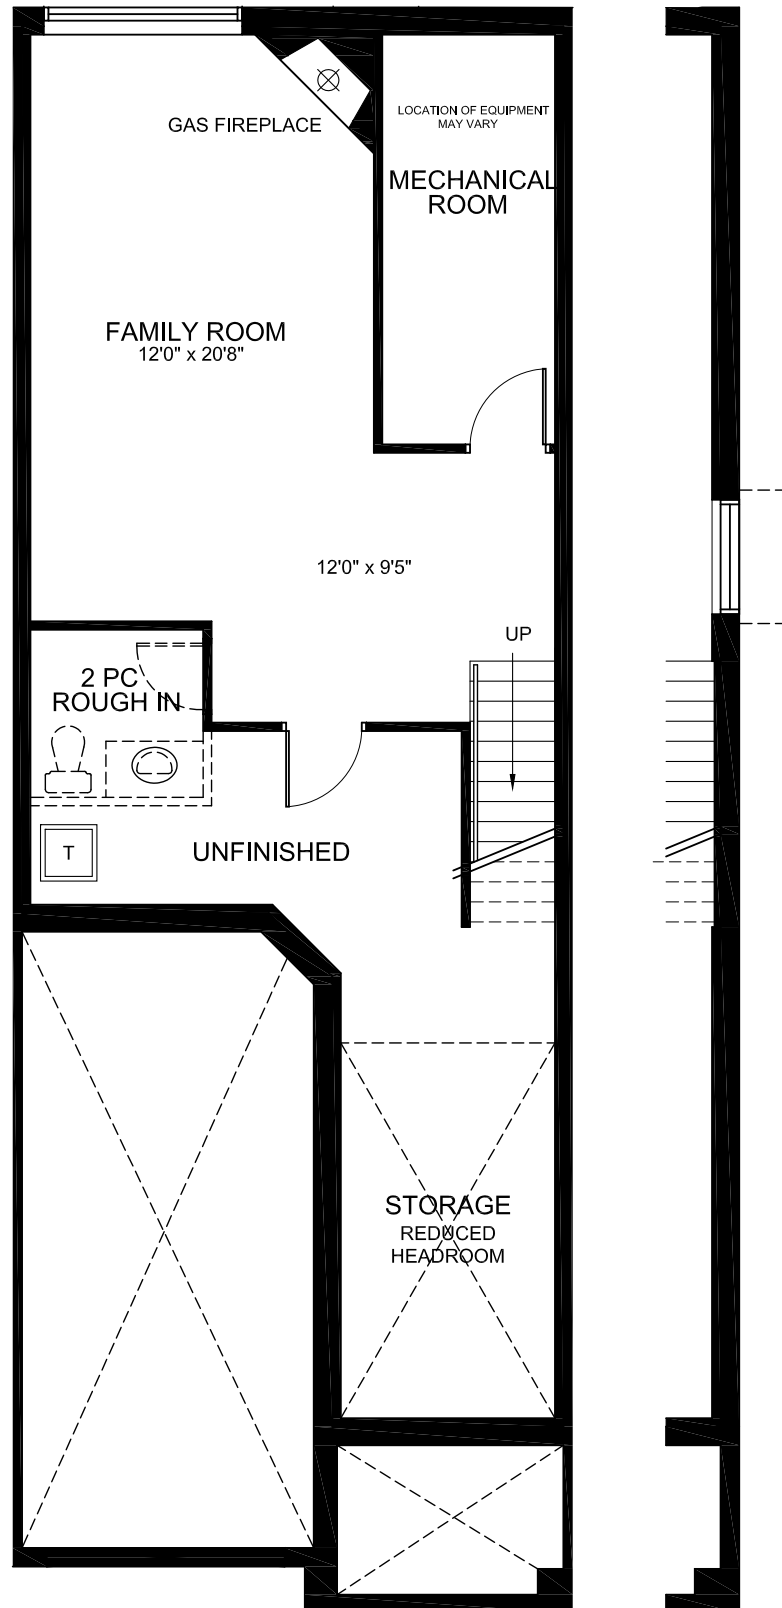

DIAMOND 2171 SQ. FT.

GROUND FLOOR PLAN

Square footage includes finished basement

DIAMOND 2171 SQ. FT.

2ND FLOOR

Square footage includes finished basement

DIAMOND 2171 SQ. FT.

BASEMENT FLOOR PLAN

Square footage includes finished basement

DIAMOND 2171 SQ. FT.

OPTION

Square footage includes finished basement

ALTERNATIVE ENSUITE - \$600

DIAMOND 2171 SQ. FT.

STANDARD KITCHEN LAYOUT Square footage includes finished basement