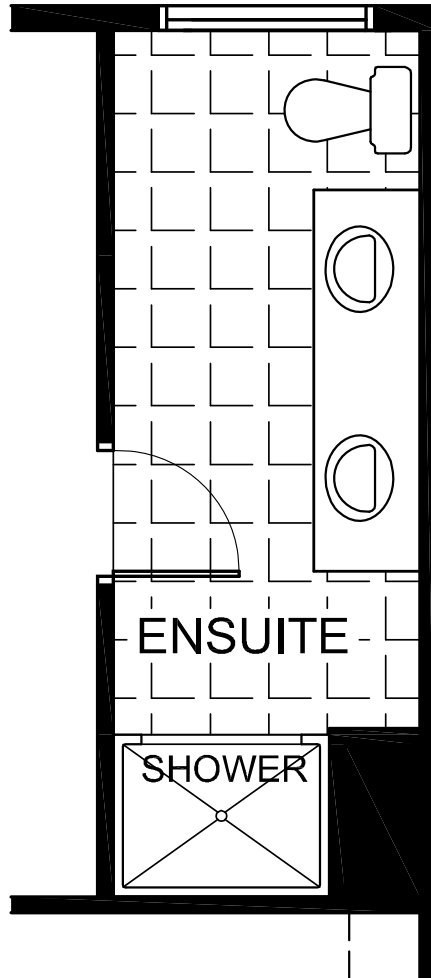

DIAMOND 2171 SQ. FT.

GROUND FLOOR PLAN

Square footage includes finished basement

DIAMOND 2171 SQ. FT.

2ND FLOOR

Square footage includes finished basement

DIAMOND 2171 SQ. FT.

BASEMENT FLOOR PLAN

Square footage includes finished basement

DIAMOND 2171 SQ. FT.

OPTION

Square footage includes finished basement

ALTERNATIVE ENSUITE - \$600

DIAMOND 2171 SQ. FT.

STANDARD KITCHEN LAYOUT Square footage includes finished basement