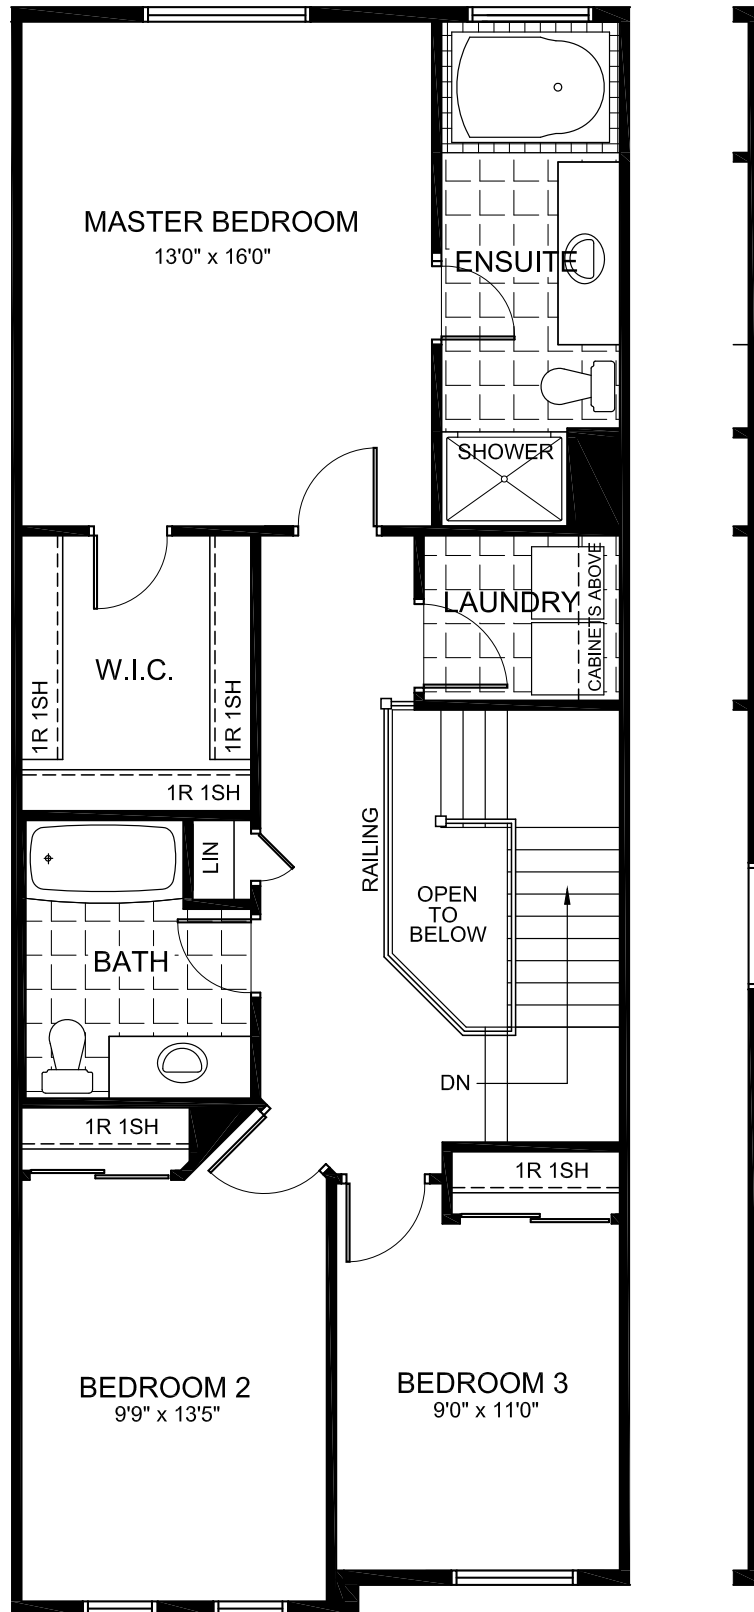

DIAMOND 2171 SQ. FT.

GROUND FLOOR PLAN

Square footage includes finished basement

DIAMOND 2171 SQ. FT.

2ND FLOOR

Square footage includes finished basement

DIAMOND 2171 SQ. FT.

BASEMENT FLOOR PLAN

Square footage includes finished basement

DIAMOND 2171 SQ. FT.

OPTION

Square footage includes finished basement

ALTERNATIVE ENSUITE - \$600

DIAMOND 2171 SQ. FT.

STANDARD KITCHEN LAYOUT Square footage includes finished basement