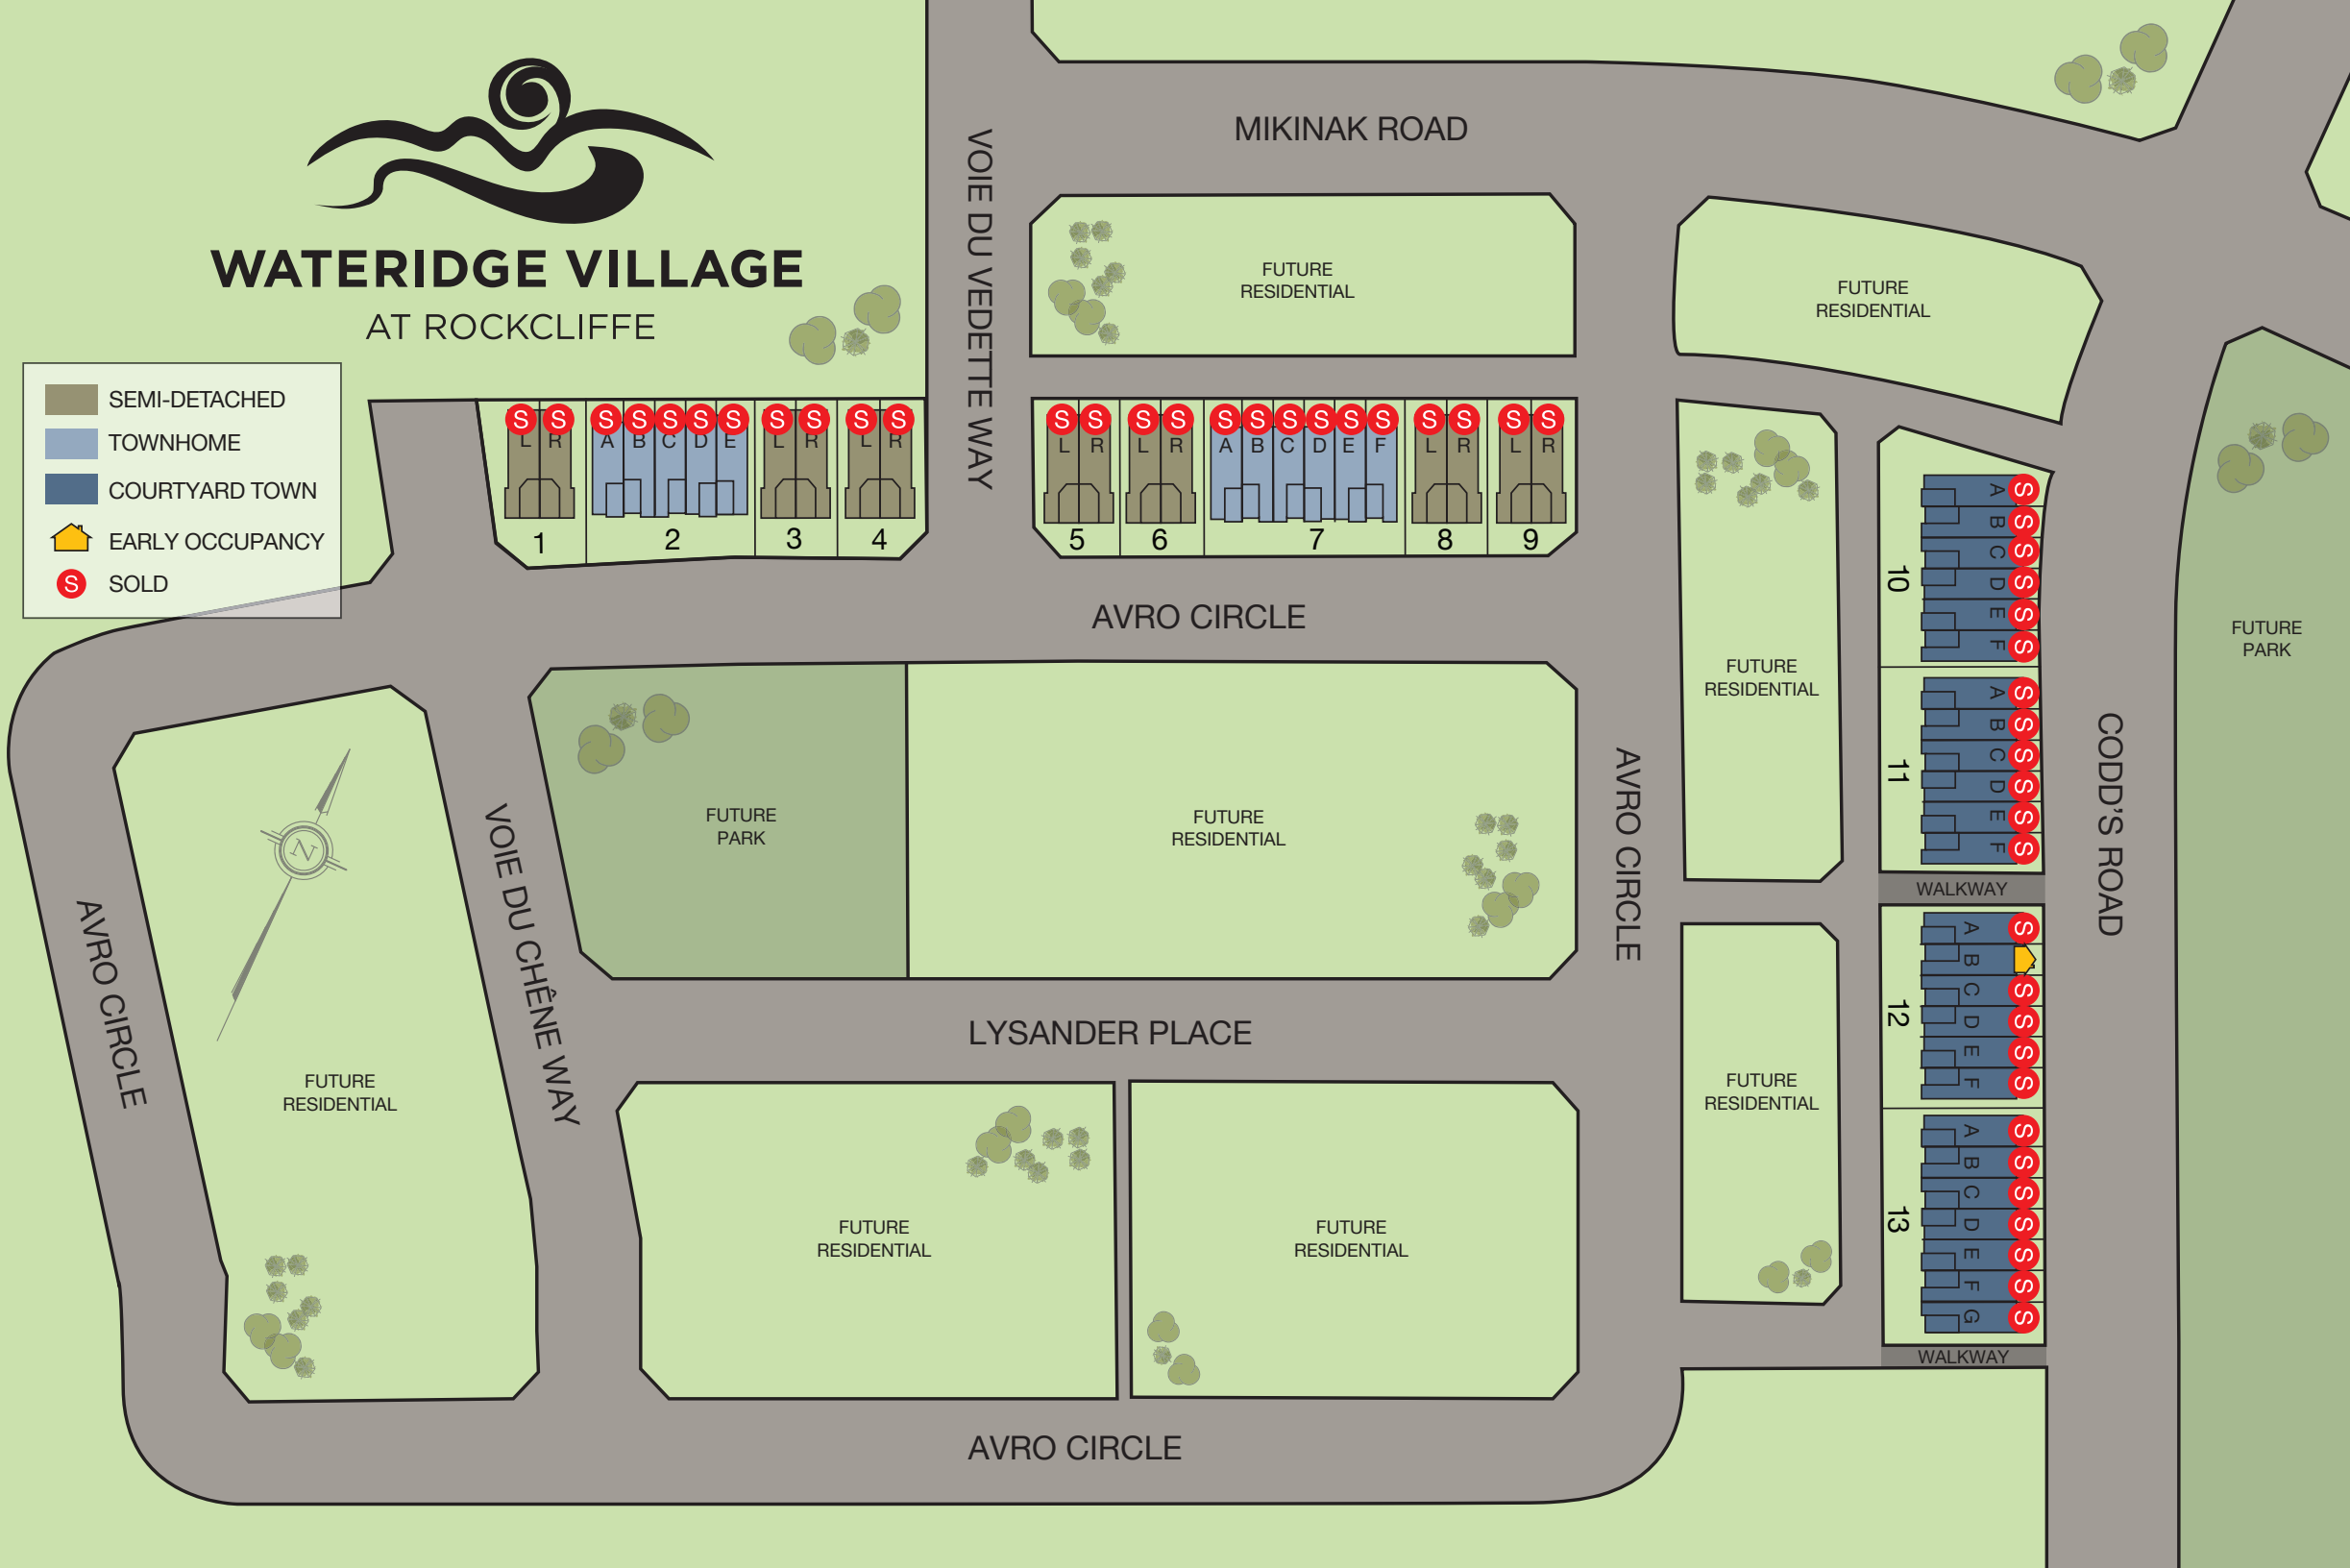

# WATERIDGE VILLAGE AT ROCKCLIFFE

-  SEMI-DETACHED
-  TOWNHOME
-  COURTYARD TOWN
-  EARLY OCCUPANCY
-  SOLD

TARTAN

BUILT BETTER • LOOK BETTER • LIVE BETTER

TARTANHOMES.COM