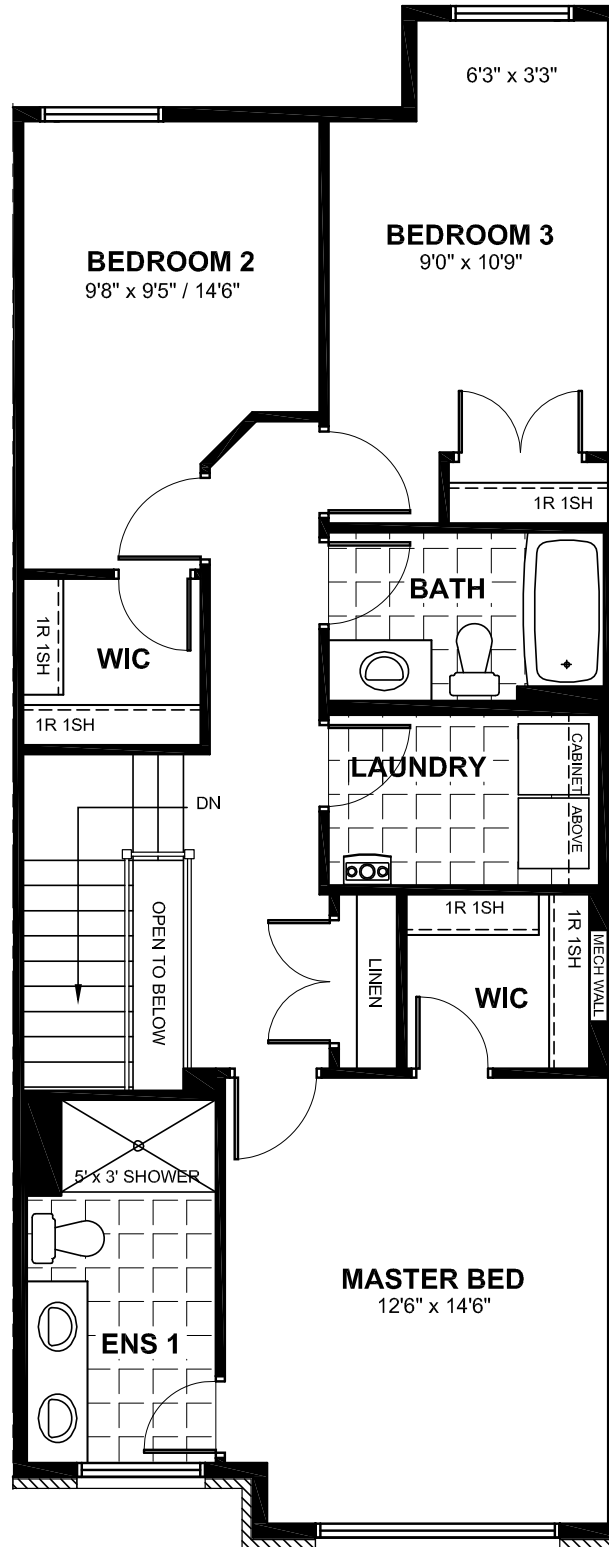

NIKA 2220 SQ. FT.

Square footage includes finished basement

GROUND FLOOR PLAN

NIKA 2220 SQ. FT.

Square footage includes finished basement

SECOND FLOOR PLAN

NIKA 2220 SQ. FT.

Square footage includes finished basement

BASEMENT FLOOR PLAN

NIKA 2220 SQ. FT.

Square footage includes finished basement

STANDARD KITCHEN LAYOUT

NIKA 2220 SQ. FT.

Square footage includes finished basement

OPTIONAL KITCHEN LAYOUT