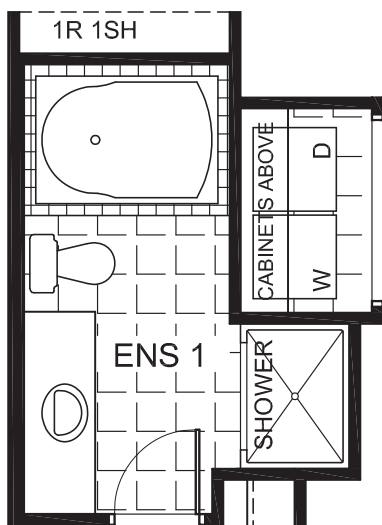

PEARL 1920 SQ. FT.

Square footage includes finished basement

GROUND FLOOR PLAN

PEARL 1920 SQ. FT.

Square footage includes finished basement

SECOND FLOOR PLAN

PEARL 1920 SQ. FT.

Square footage includes finished basement

BASEMENT FLOOR PLAN

PEARL 1920 SQ. FT.

Square footage includes finished basement

ADDITIONAL OPTIONS

OPTIONAL ENSUITE - \$600

OPTIONAL 2ND FLOOR LAUNDRY - \$1100

OPTIONAL ENSUITE & 2ND FLOOR LAUNDRY - \$1900