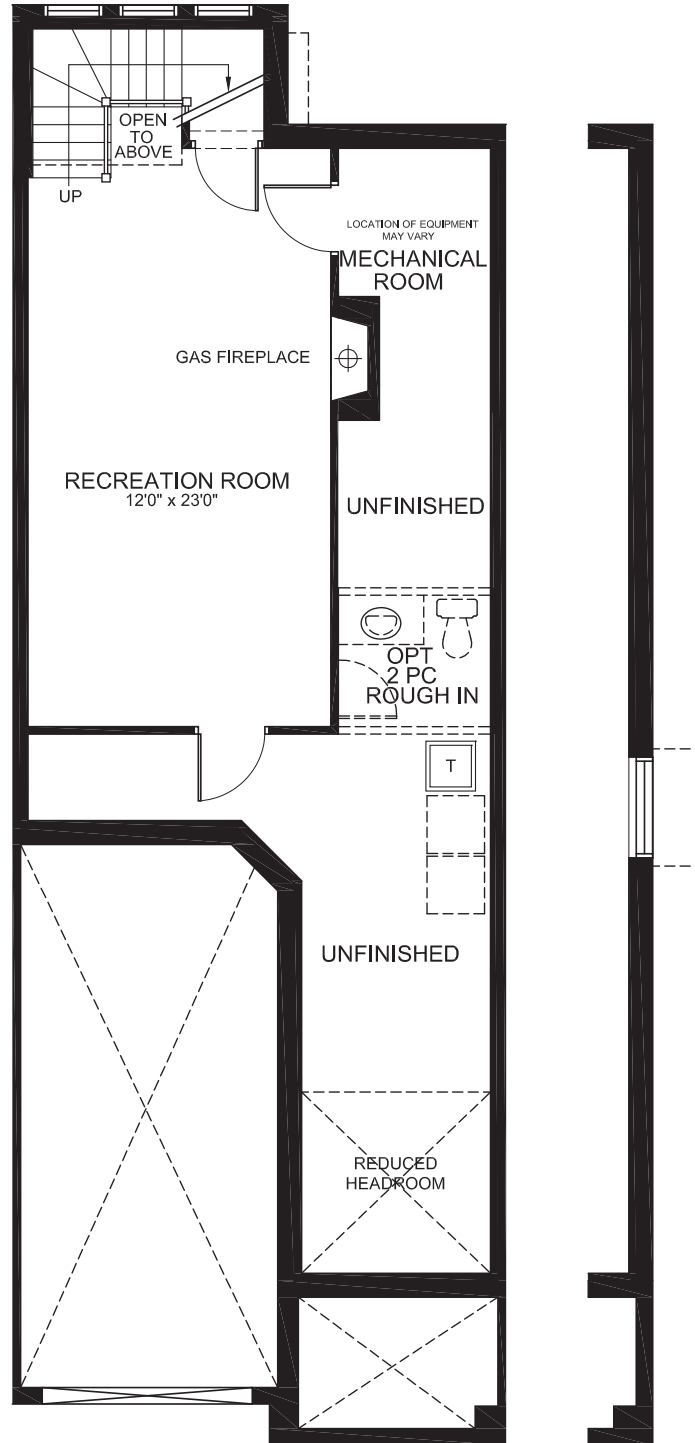

PEARL 1920 SQ. FT.

Square footage includes finished basement

GROUND FLOOR PLAN

PEARL 1920 SQ. FT.

Square footage includes finished basement

SECOND FLOOR PLAN

PEARL 1920 SQ. FT.

Square footage includes finished basement

BASEMENT FLOOR PLAN

PEARL 1920 SQ. FT.

Square footage includes finished basement

ADDITIONAL OPTIONS

OPTIONAL ENSUITE - \$600

OPTIONAL 2ND FLOOR LAUNDRY - \$1100

OPTIONAL ENSUITE & 2ND FLOOR LAUNDRY - \$1900