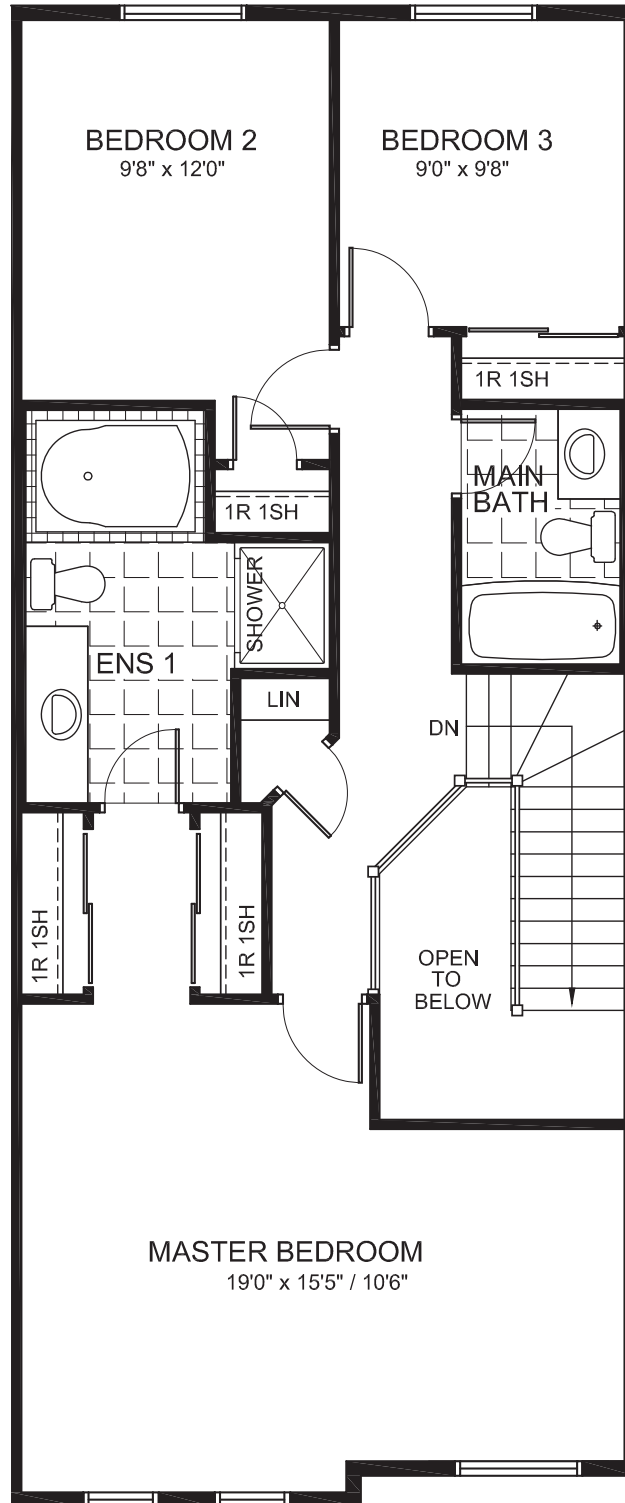

PEARL 1920 SQ. FT.

Square footage includes finished basement

GROUND FLOOR PLAN

PEARL 1920 SQ. FT.

Square footage includes finished basement

SECOND FLOOR PLAN

PEARL 1920 SQ. FT.

Square footage includes finished basement

BASEMENT FLOOR PLAN

PEARL 1920 SQ. FT.

Square footage includes finished basement

ADDITIONAL OPTIONS

OPTIONAL ENSUITE - \$600

OPTIONAL 2ND FLOOR LAUNDRY - \$1100

OPTIONAL ENSUITE & 2ND FLOOR LAUNDRY - \$1900