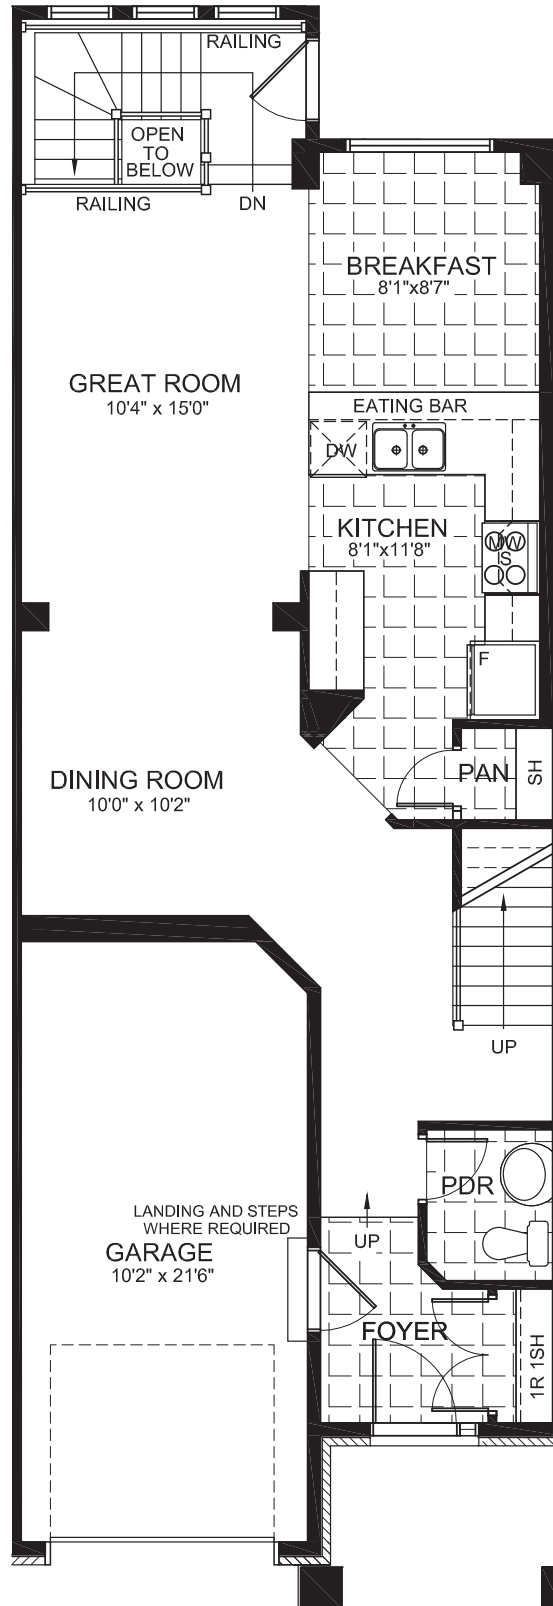

PEARL 1920 SQ. FT.

Square footage includes finished basement

GROUND FLOOR PLAN

PEARL 1920 SQ. FT.

Square footage includes finished basement

SECOND FLOOR PLAN

PEARL 1920 SQ. FT.

Square footage includes finished basement

BASEMENT FLOOR PLAN

PEARL 1920 SQ. FT.

Square footage includes finished basement

ADDITIONAL OPTIONS

OPTIONAL ENSUITE - \$600

OPTIONAL 2ND FLOOR LAUNDRY - \$1100

OPTIONAL ENSUITE & 2ND FLOOR LAUNDRY - \$1900