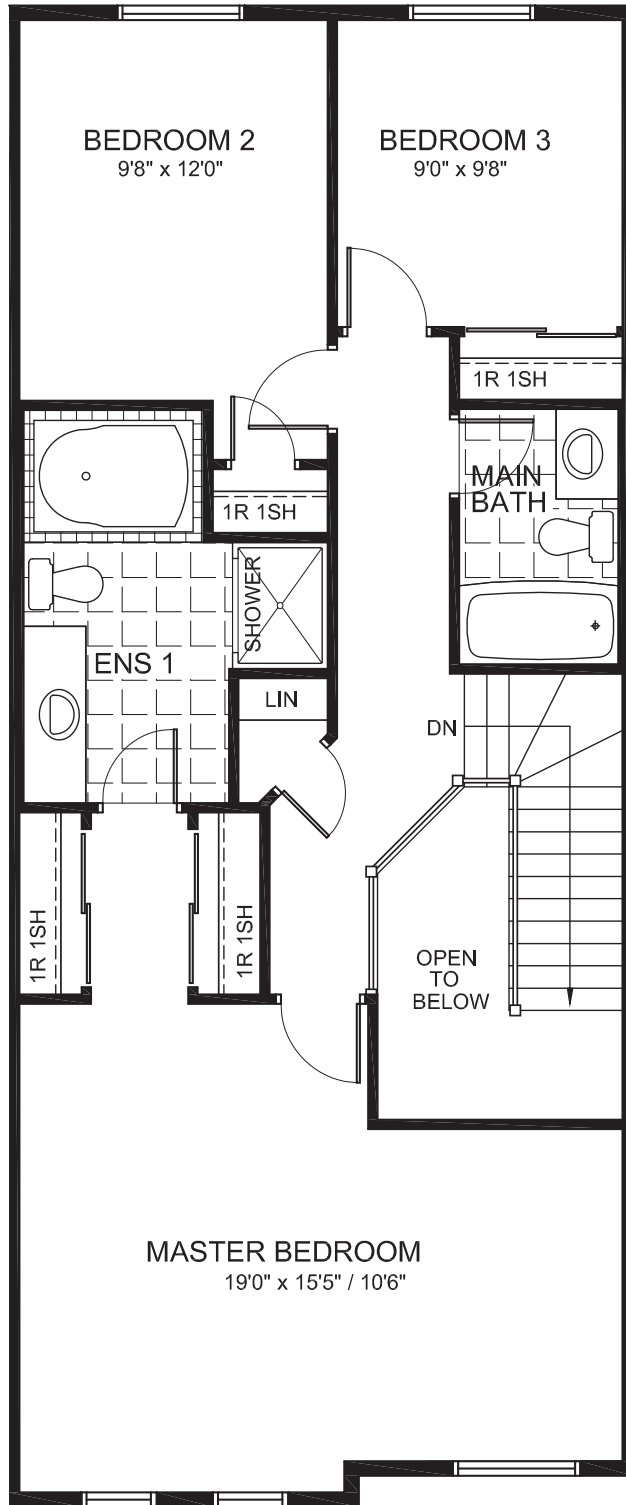

PEARL 1920 SQ. FT.

Square footage includes finished basement

GROUND FLOOR PLAN

PEARL 1920 SQ. FT.

Square footage includes finished basement

SECOND FLOOR PLAN

PEARL 1920 SQ. FT.

Square footage includes finished basement

BASEMENT FLOOR PLAN

PEARL 1920 SQ. FT.

Square footage includes finished basement

ADDITIONAL OPTIONS

OPTIONAL ENSUITE - \$600

OPTIONAL 2ND FLOOR LAUNDRY - \$1100

OPTIONAL ENSUITE & 2ND FLOOR LAUNDRY - \$1900