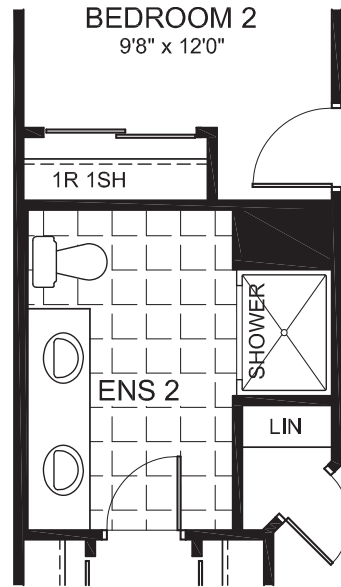

PEARL 1920 SQ. FT.

Square footage includes finished basement

GROUND FLOOR PLAN

PEARL 1920 SQ. FT.

Square footage includes finished basement

SECOND FLOOR PLAN

PEARL 1920 SQ. FT.

Square footage includes finished basement

BASEMENT FLOOR PLAN

PEARL 1920 SQ. FT.

Square footage includes finished basement

ADDITIONAL OPTIONS

OPTIONAL ENSUITE - \$600

OPTIONAL 2ND FLOOR LAUNDRY - \$1100

OPTIONAL ENSUITE & 2ND FLOOR LAUNDRY - \$1900