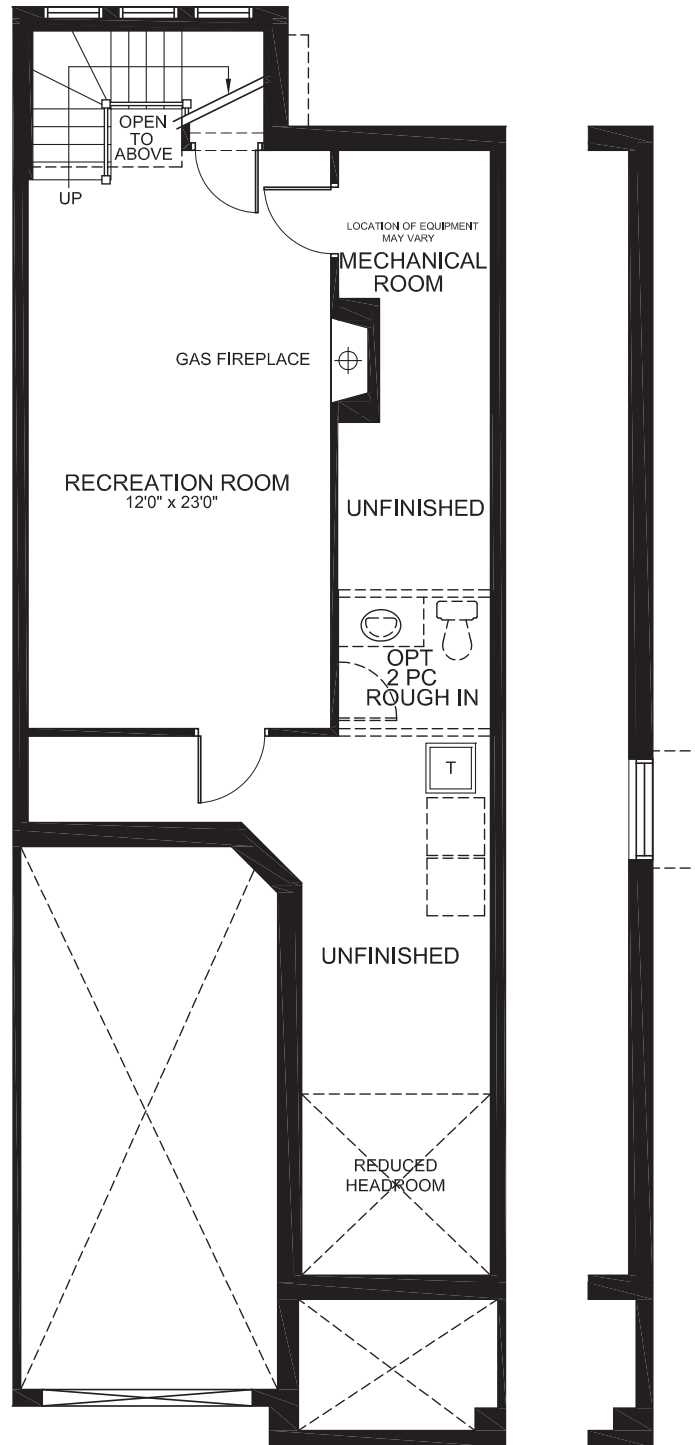

PEARL 1920 SQ. FT.

Square footage includes finished basement

GROUND FLOOR PLAN

PEARL 1920 SQ. FT.

Square footage includes finished basement

SECOND FLOOR PLAN

PEARL 1920 SQ. FT.

Square footage includes finished basement

BASEMENT FLOOR PLAN

PEARL 1920 SQ. FT.

Square footage includes finished basement

ADDITIONAL OPTIONS

OPTIONAL ENSUITE - \$600

OPTIONAL 2ND FLOOR LAUNDRY - \$1100

OPTIONAL ENSUITE & 2ND FLOOR LAUNDRY - \$1900