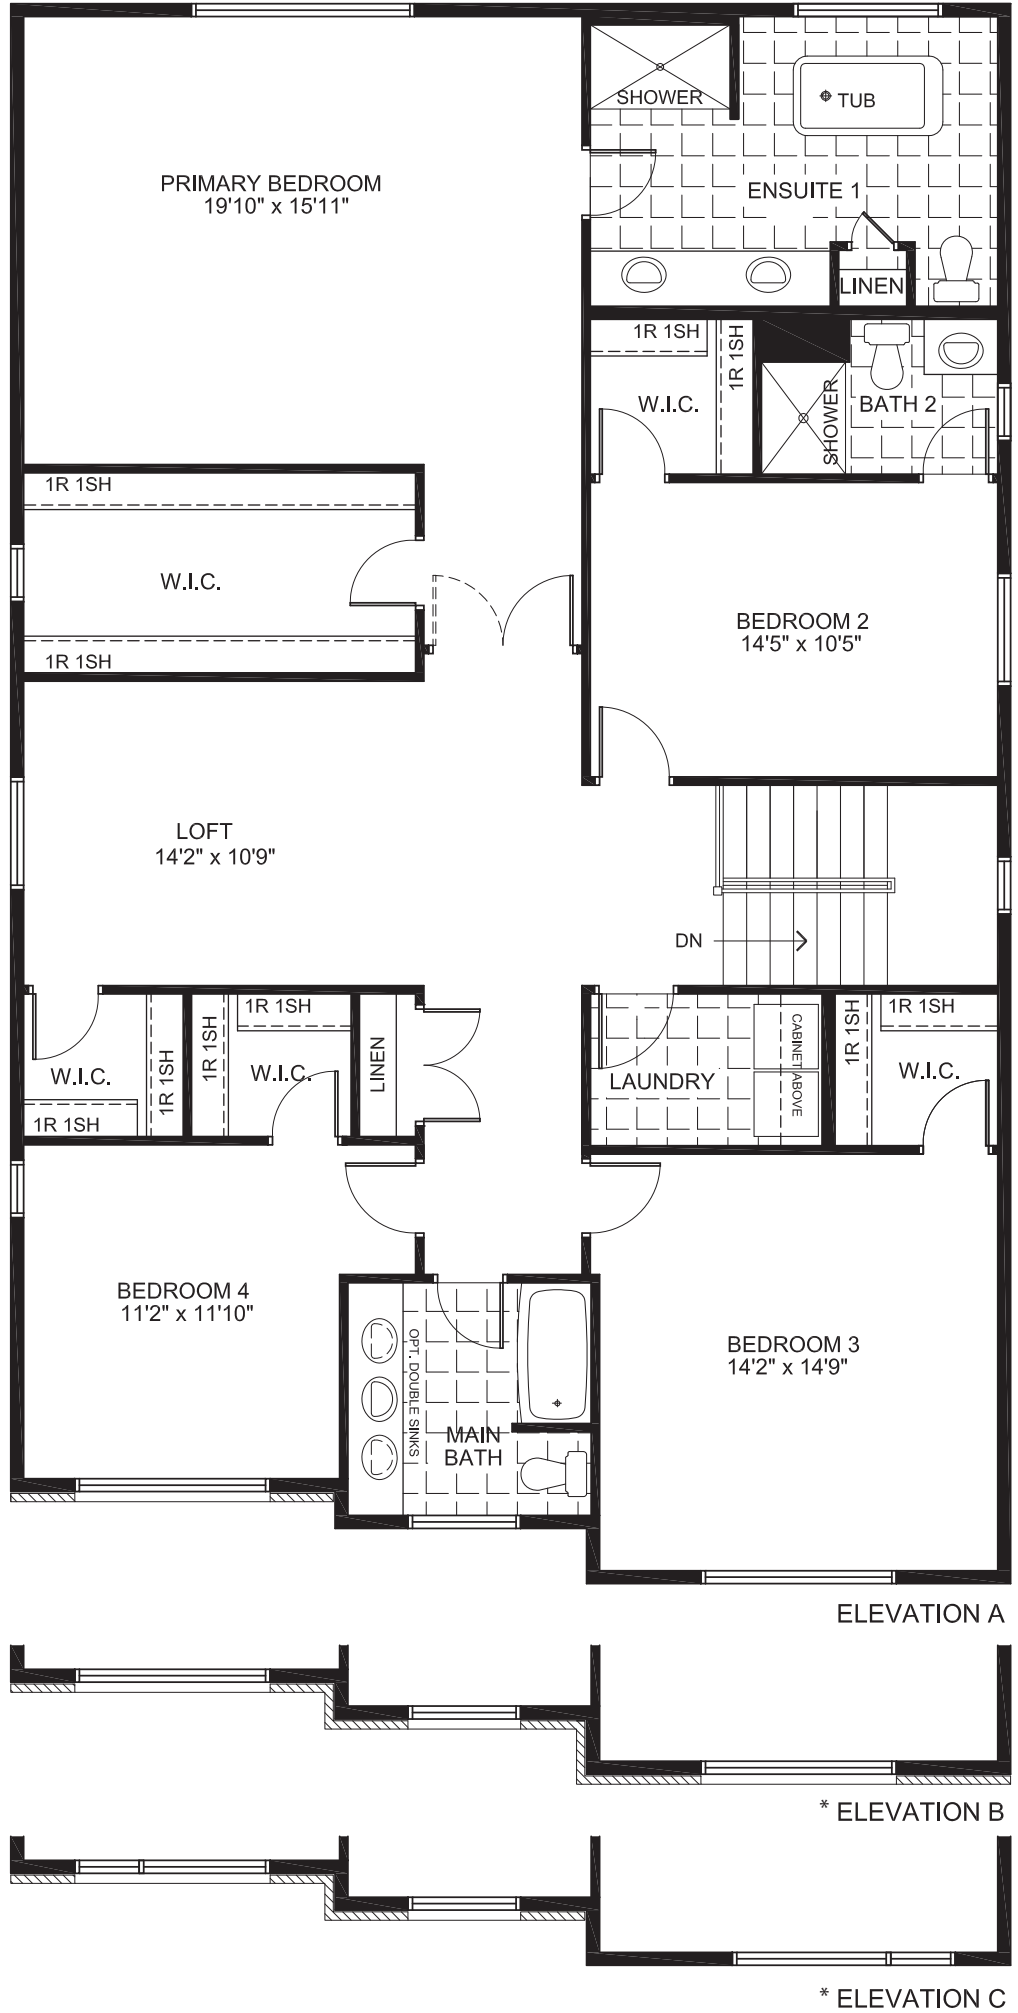

CAMBRIDGE

3869
SQ. FT.

Square footage includes
finished basement

ELV A

4+ 

3.5+ 

LOT SIZE
44'

GROUND

CAMBRIDGE

3869
SQ. FT.

Square footage includes
finished basement

ELV A

4+ 

3.5+ 

LOT SIZE
44'

SECOND

* Elevation B & C are not available in Russell Trails

CAMBRIDGE

3869
SQ. FT.

Square footage includes
finished basement

ELV A

4+ 

3.5+ 

LOT SIZE
44'

BASEMENT

CAMBRIDGE

3869
SQ. FT.

Square footage includes
finished basement

ELV A

4+ 

3.5+ 

LOT SIZE
44'