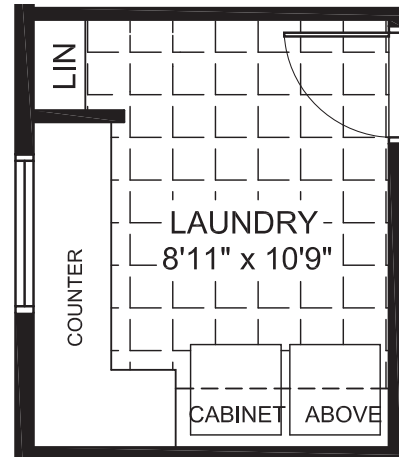

OPTIONAL LAUNDRY ROOM