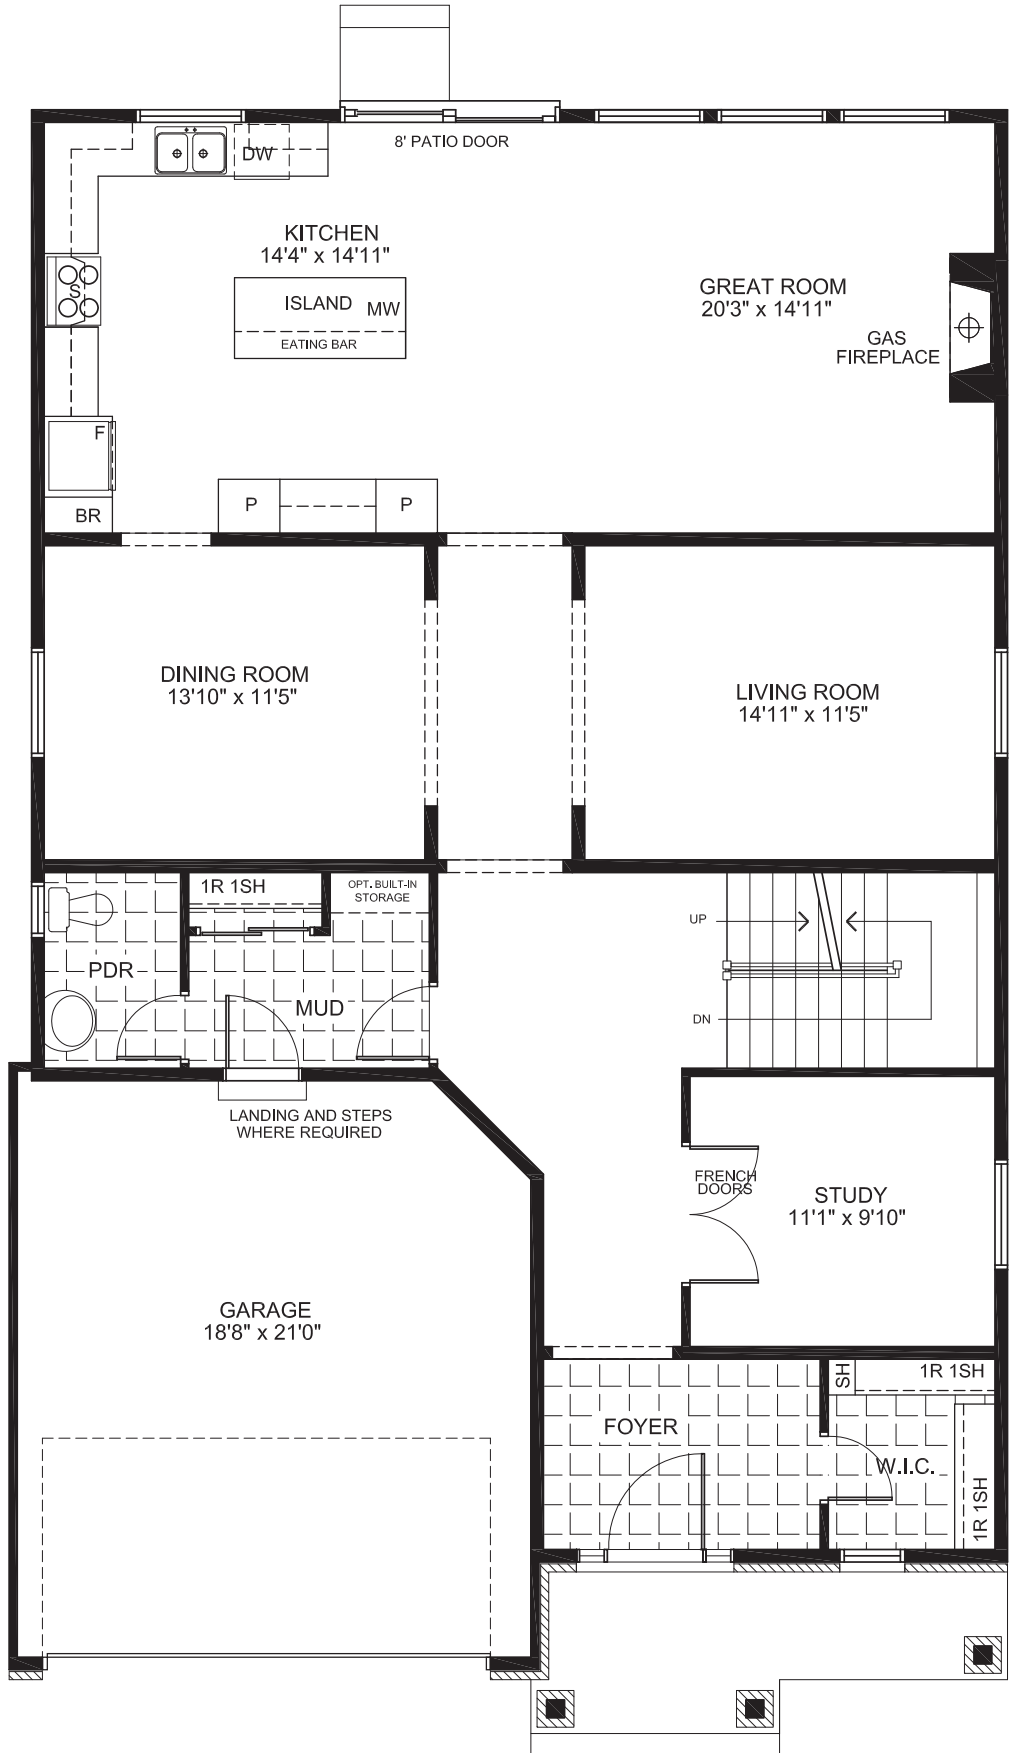

CAMBRIDGE

3869
SQ. FT.

Square footage includes
finished basement

ELV A

4+ 

3.5+ 

LOT SIZE
44'

GROUND

CAMBRIDGE

3869
SQ. FT.

Square footage includes
finished basement

ELV A

4+ 

3.5+ 

LOT SIZE
44'

SECOND

* Elevation B & C are not available in Russell Trails

CAMBRIDGE

3869
SQ. FT.

Square footage includes
finished basement

ELV A

4+ 

3.5+ 

LOT SIZE
44'

BASEMENT

CAMBRIDGE

3869
SQ. FT.

Square footage includes
finished basement

ELV A

4+ 

3.5+ 

LOT SIZE
44'