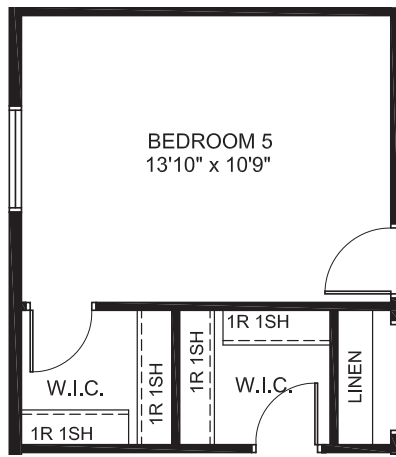

CAMBRIDGE

3869
SQ. FT.

Square footage includes
finished basement

ELV A

4+

3.5+

LOT SIZE
44'

OPTIONS

OPTIONAL 5 BEDROOM