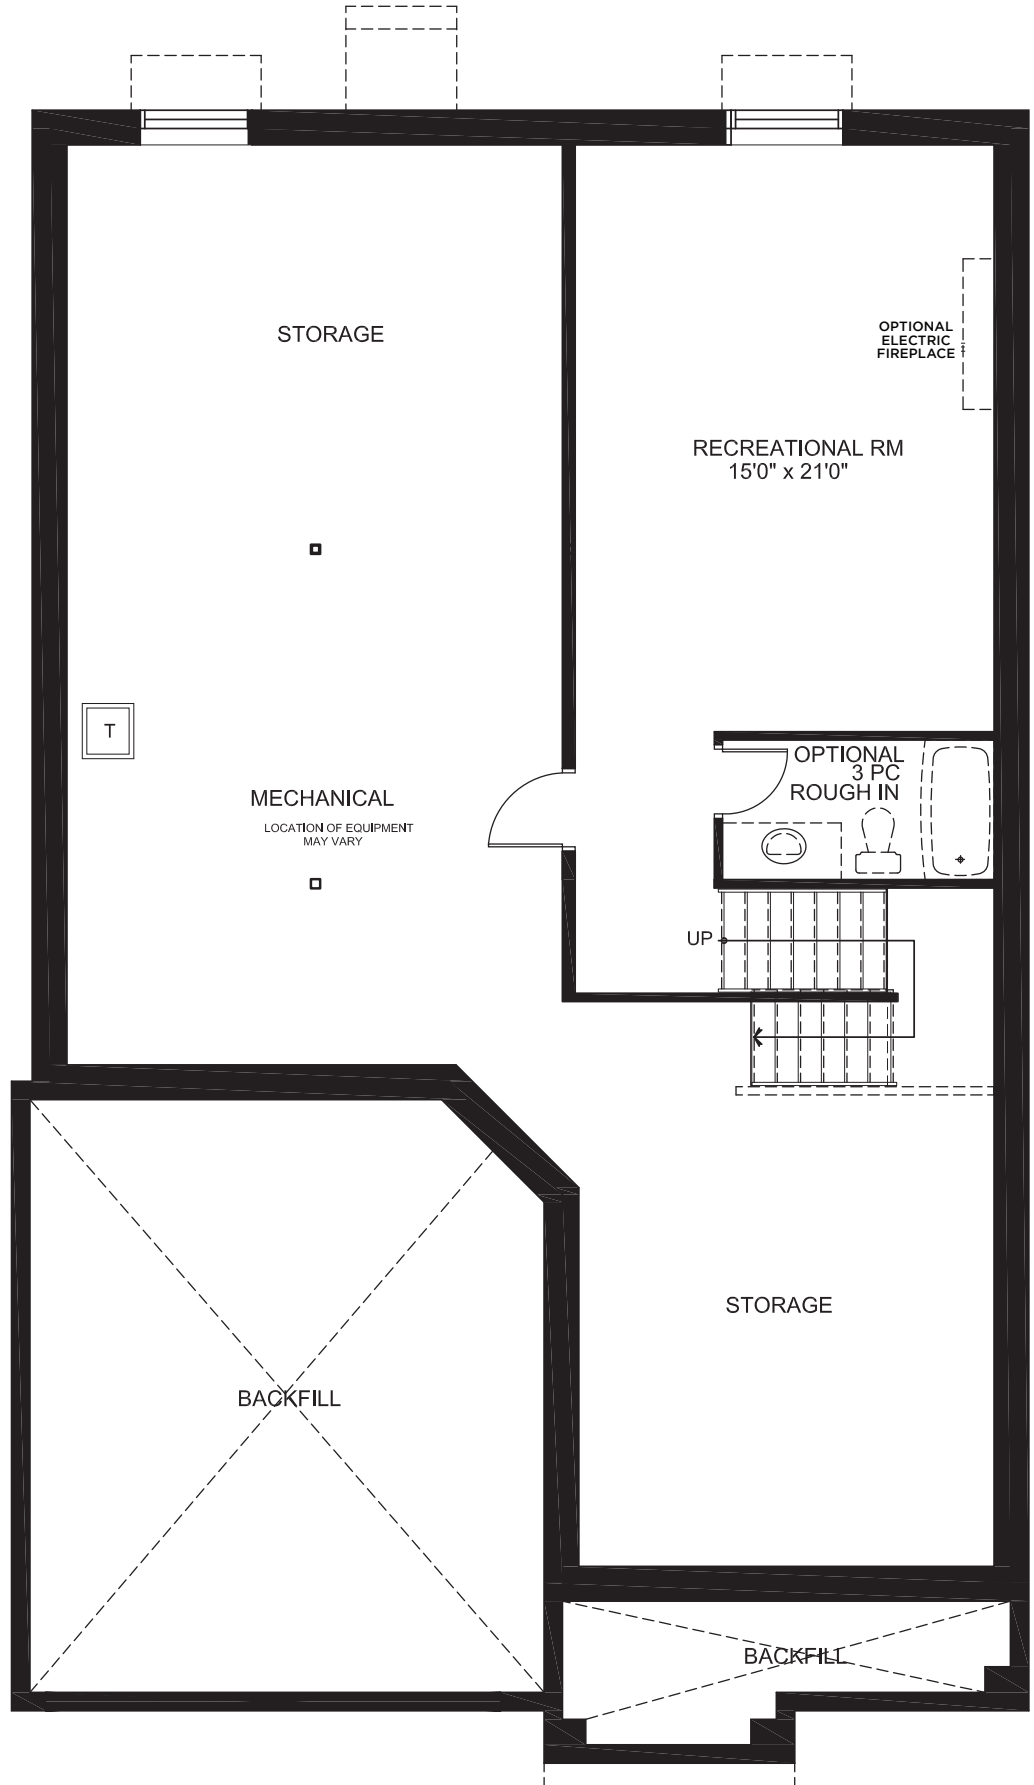

CAMBRIDGE

3869
SQ. FT.

Square footage includes
finished basement

ELV A

4+ 

3.5+ 

LOT SIZE
44'

GROUND

CAMBRIDGE

3869
SQ. FT.

Square footage includes
finished basement

ELV A

4+ 

3.5+ 

LOT SIZE
44'

SECOND

* Elevation B & C are not available in Russell Trails

CAMBRIDGE

3869
SQ. FT.

Square footage includes
finished basement

ELV A

4+ 

3.5+ 

LOT SIZE
44'

BASEMENT

CAMBRIDGE

3869
SQ. FT.

Square footage includes
finished basement

ELV A

4+ 

3.5+ 

LOT SIZE
44'