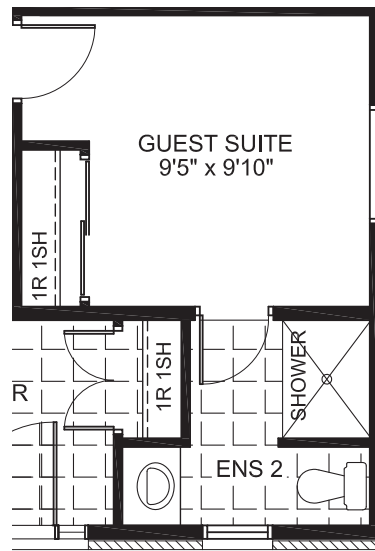

CAMBRIDGE

3869
SQ. FT.

Square footage includes
finished basement

ELV A

4+ 

3.5+ 

LOT SIZE
44'

GROUND

* Elevation B & C are not available in Russell Trails

CAMBRIDGE

3869
SQ. FT.

Square footage includes
finished basement

ELV A

4+ 

3.5+ 

LOT SIZE
44'

BASEMENT

CAMBRIDGE

3869
SQ. FT.

Square footage includes
finished basement

ELV A

4+ 

3.5+ 

LOT SIZE
44'

OPTIONS

OPTIONAL 5 BEDROOM

OPTIONAL LAUNDRY ROOM

OPTIONAL GUEST SUITE

OPTIONAL BASEMENT BEDROOM AND OPTIONAL EXTENDED RECREATION ROOM