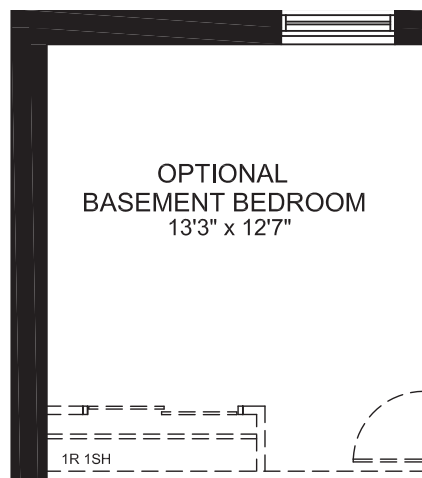

OPTIONAL BASEMENT BEDROOM