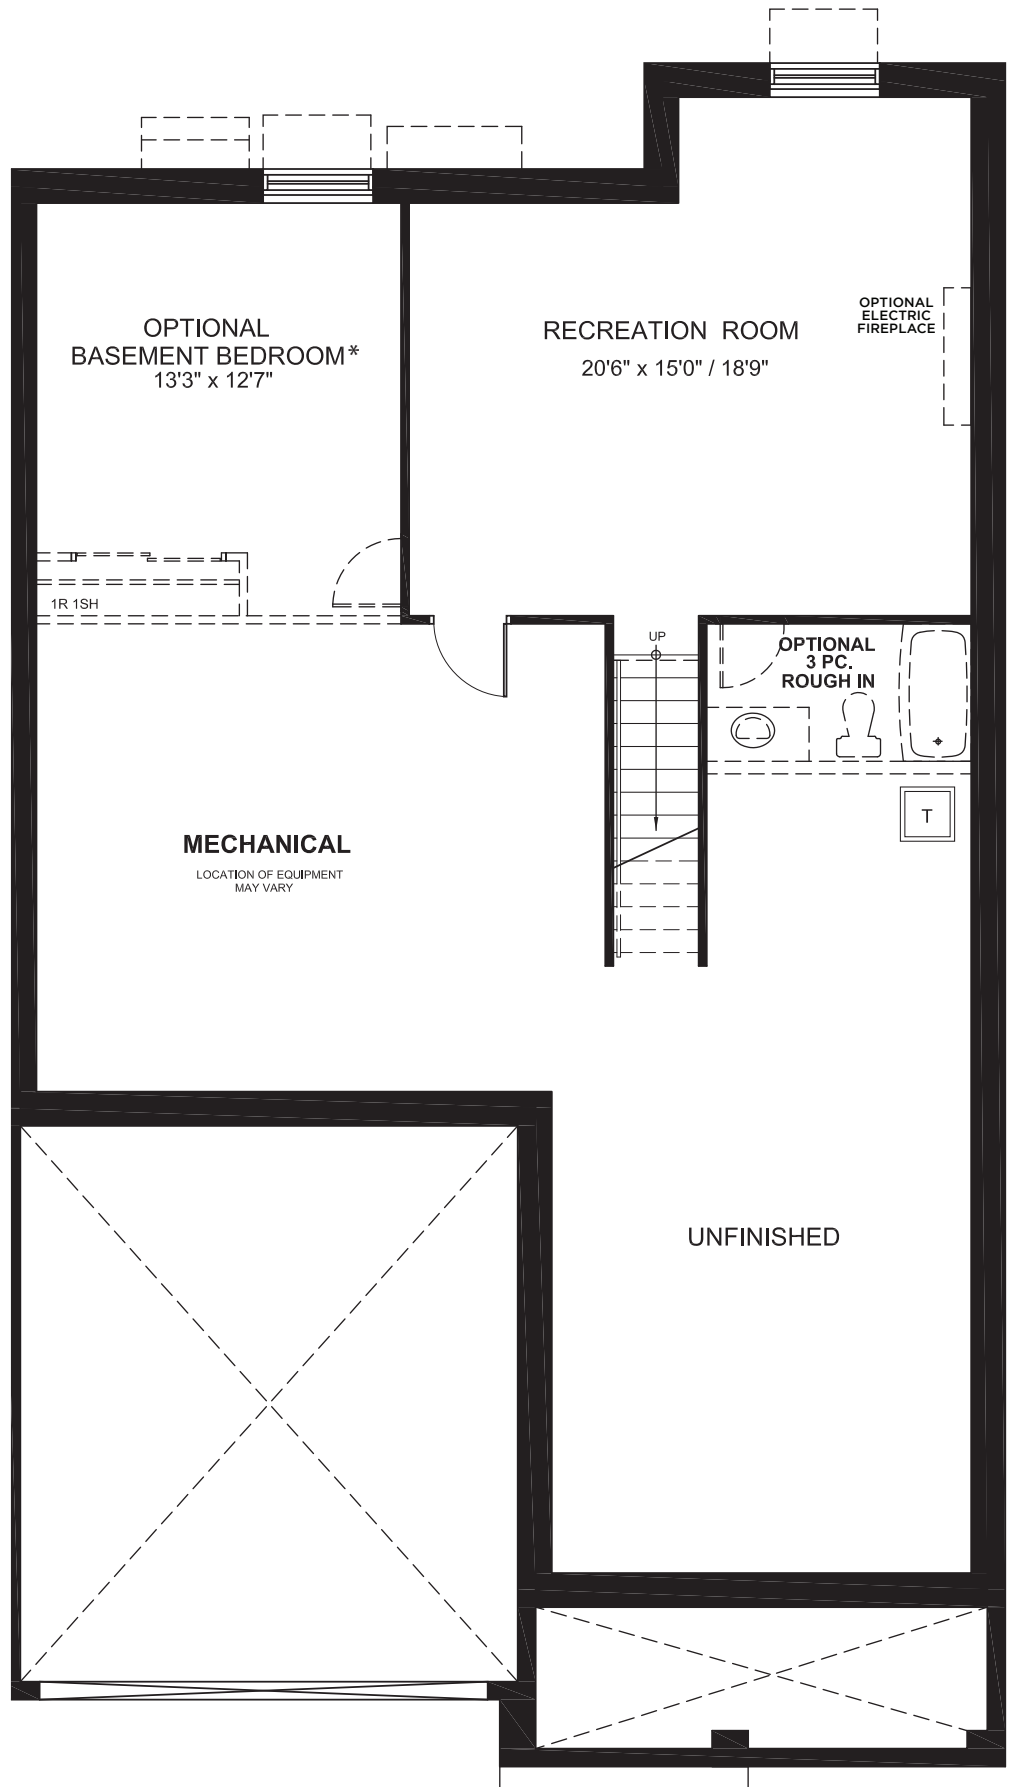

LINDEN

1994
SQ. FT.

Square footage includes finished basement

2+ 

2+ 

LOT SIZE
44'

GROUND

LINDEN

1994
SQ. FT.

Square footage includes
finished basement

2+ 

2+ 

LOT SIZE
44'

BASEMENT

TARTAN

*Optional basement bedroom includes finished standard floor, walls, ceiling, door and closet.

LINDEN

1994
SQ. FT.

Square footage includes
finished basement

2+ 

2+ 

LOT SIZE
44'

OPTIONS

OPTIONAL ENSUITE 2

OPTIONAL BASEMENT BEDROOM

OPTIONAL EXTENDED RECREATION ROOM