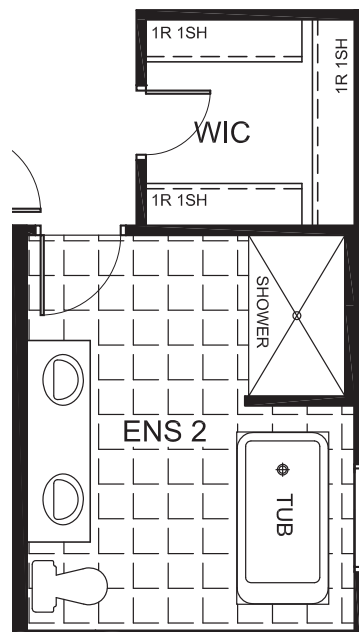

LINDEN

1994
SQ. FT.

Square footage includes finished basement

2+ 

2+ 

LOT SIZE
44'

GROUND

LINDEN

1994
SQ. FT.

Square footage includes
finished basement

2+ 

2+ 

LOT SIZE
44'

BASEMENT

TARTAN

*Optional basement bedroom includes finished standard floor, walls, ceiling, door and closet.

LINDEN

1994
SQ. FT.

Square footage includes
finished basement

2+ 

2+ 

LOT SIZE
44'

OPTIONS

OPTIONAL ENSUITE 2

OPTIONAL BASEMENT BEDROOM

OPTIONAL EXTENDED RECREATION ROOM