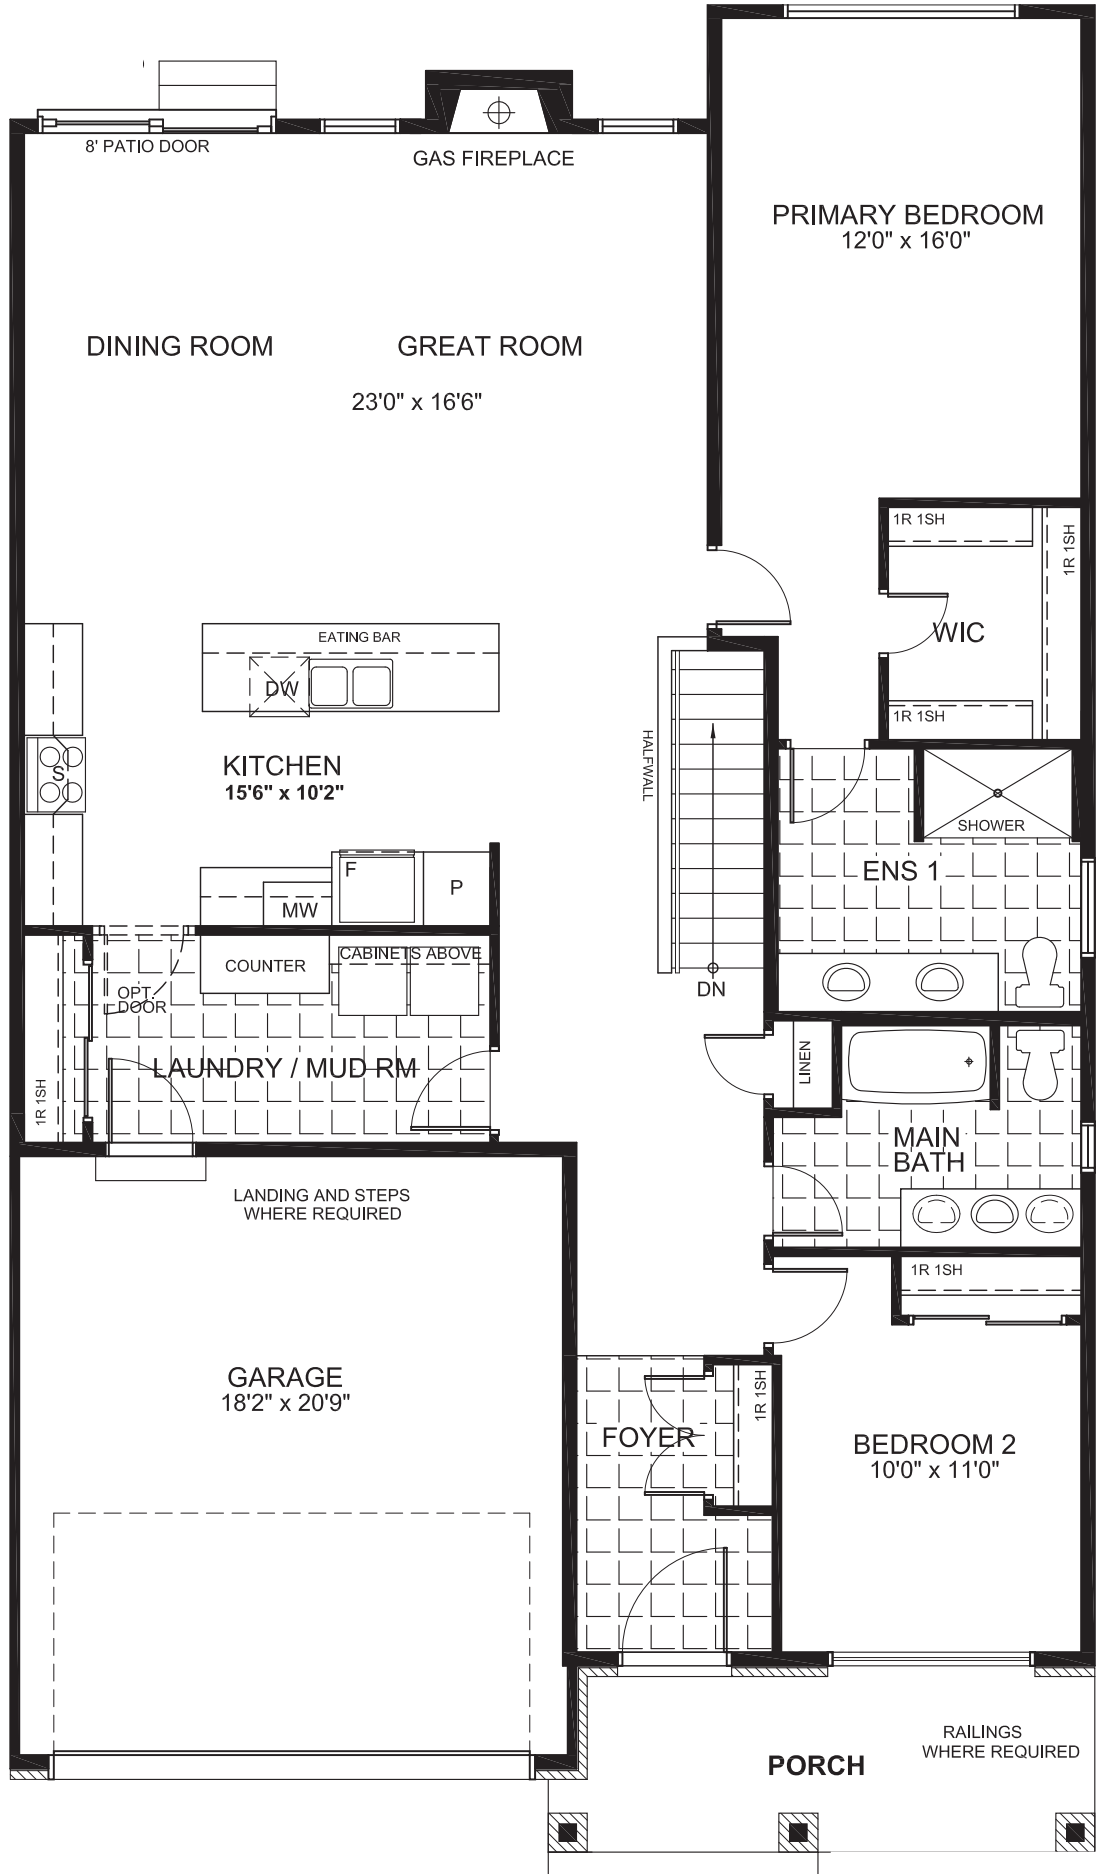

LINDEN

1994
SQ. FT.

Square footage includes finished basement

2+ 

2+ 

LOT SIZE
44'

GROUND

LINDEN

1994
SQ. FT.

Square footage includes
finished basement

2+ 

2+ 

LOT SIZE
44'

BASEMENT

TARTAN

*Optional basement bedroom includes finished standard floor, walls, ceiling, door and closet.

LINDEN

1994
SQ. FT.

Square footage includes
finished basement

2+ 

2+ 

LOT SIZE
44'

OPTIONS

OPTIONAL ENSUITE 2

OPTIONAL BASEMENT BEDROOM

OPTIONAL EXTENDED RECREATION ROOM