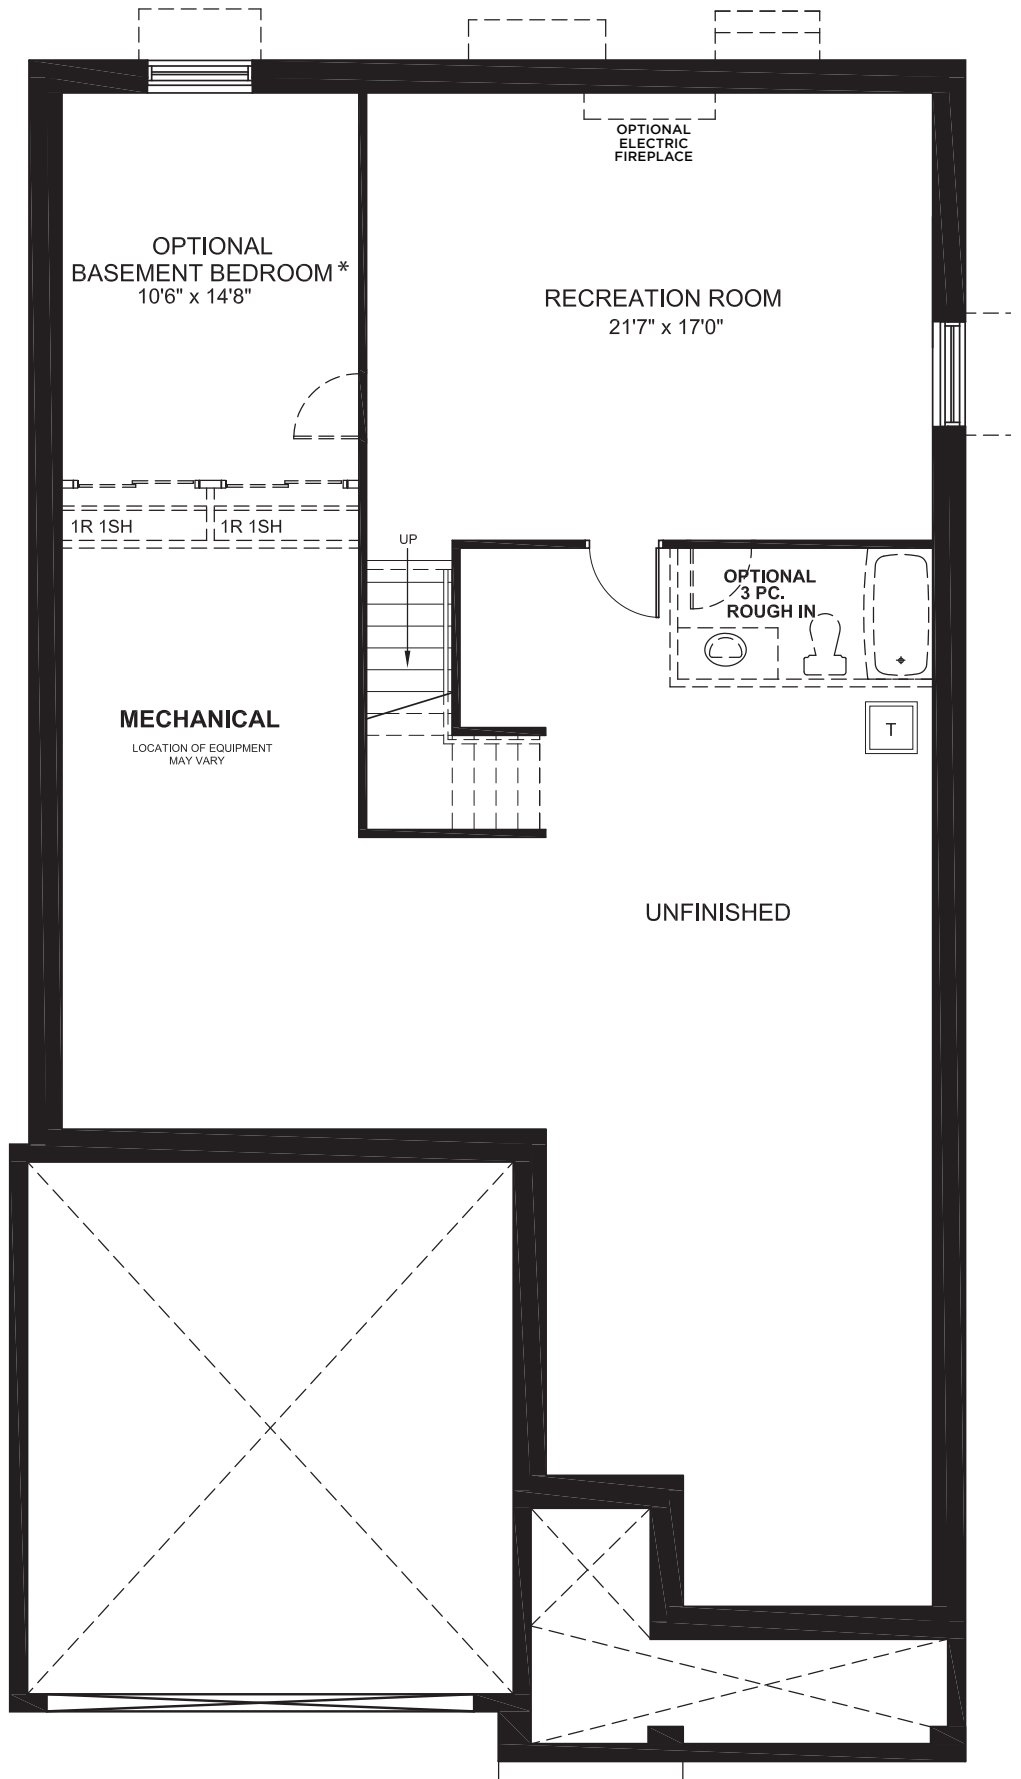

MAPLE

2119
SQ. FT.

Square footage includes finished basement

3+ 

2+ 

LOT SIZE
44'

GROUND

MAPLE

2119
SQ. FT.

Square footage includes
finished basement

3+ 

2+ 

LOT SIZE
44'

BASEMENT

TARTAN

*Optional basement bedroom includes finished standard floor, walls, ceiling, door and closet.

MAPLE

OPTIONAL ENSUITE 2

OPTIONAL GROUND FLOOR STUDY

OPTIONAL BASEMENT BEDROOM

2119
SQ. FT.

Square footage includes finished basement

3+

2+

LOT SIZE
44'

OPTIONS

OPTIONAL EXTENDED RECREATION ROOM