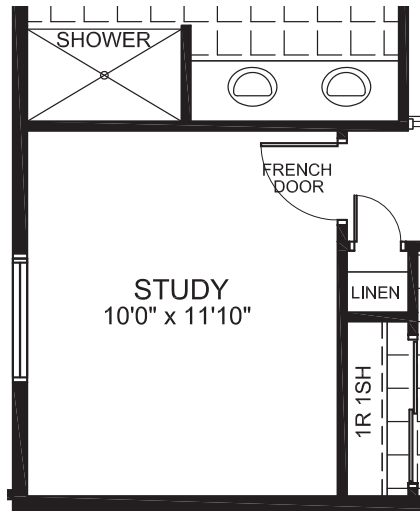

MAPLE

2119
SQ. FT.

Square footage includes finished basement

3+ 

2+ 

LOT SIZE
44'

GROUND

MAPLE

2119
SQ. FT.

Square footage includes
finished basement

3+ 

2+ 

LOT SIZE
44'

BASEMENT

TARTAN

*Optional basement bedroom includes finished standard floor, walls, ceiling, door and closet.

MAPLE

OPTIONAL ENSUITE 2

OPTIONAL GROUND FLOOR STUDY

OPTIONAL BASEMENT BEDROOM

2119
SQ. FT.

Square footage includes finished basement

3+

2+

LOT SIZE
44'

OPTIONS

OPTIONAL EXTENDED RECREATION ROOM