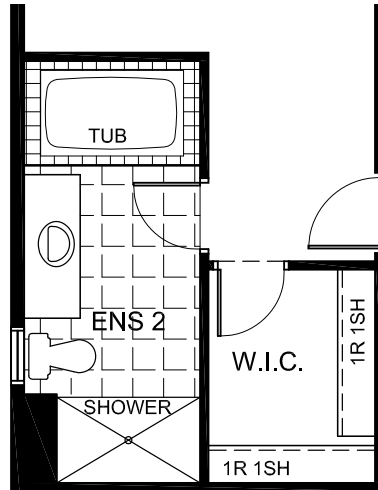

MAPLE

1803
SQ. FT.

3+
P

2.5+
B

GROUND

MAPLE

1803
SQ. FT.

3+

2.5+

BASEMENT

MAPLE

1803
SQ. FT.

3+
↑

2.5+
↑

OPTIONS

OPTIONAL ENSUITE - \$2,500

OPTIONAL LOFT (635 SQ. FT.) - \$55,000

Option prices do not include HST. Subject to change without notice.

MAPLE

1803
SQ. FT.

3+

2.5+

STANDARD KITCHEN LAYOUT

MAPLE

1803
SQ. FT.

3+

2.5+

REAR ELEVATION