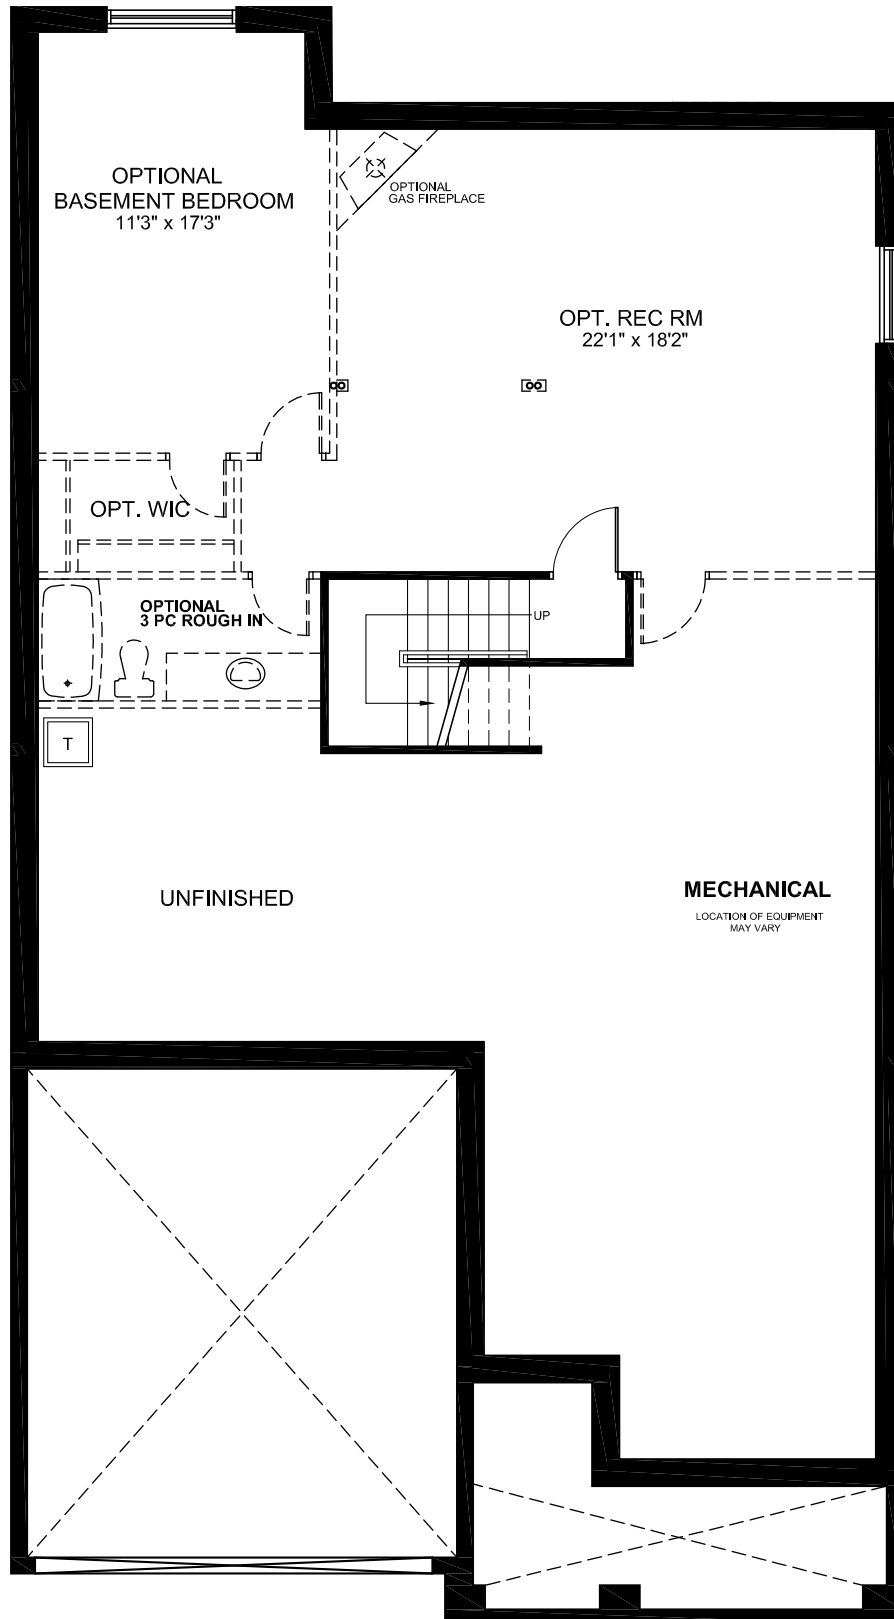

MAPLE

1803
SQ. FT.

3+
P

2.5+
B

GROUND

MAPLE

1803
SQ. FT.

3+

2.5+

BASEMENT

MAPLE

1803
SQ. FT.

3+
↑

2.5+
↑

OPTIONS

OPTIONAL ENSUITE - \$2,500

OPTIONAL LOFT (635 SQ. FT.) - \$55,000

Option prices do not include HST. Subject to change without notice.

MAPLE

1803
SQ. FT.

3+

2.5+

STANDARD KITCHEN LAYOUT

MAPLE

1803
SQ. FT.

3+

2.5+

REAR ELEVATION