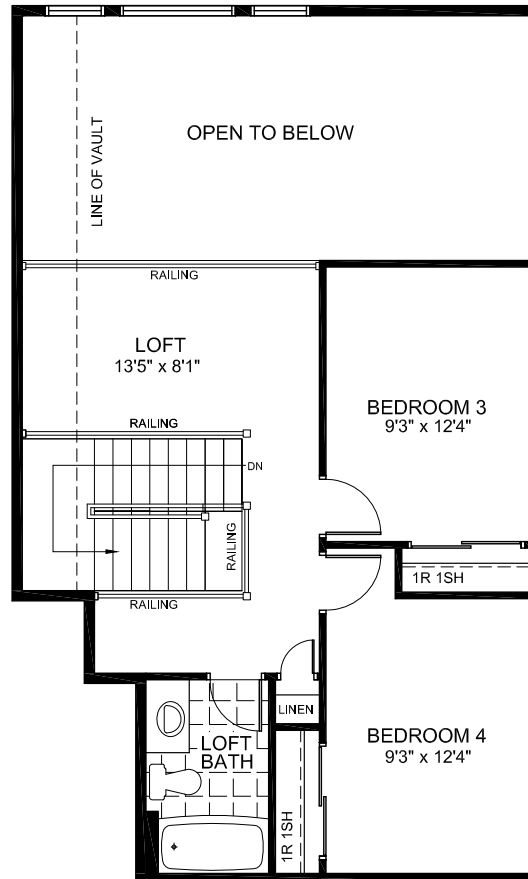

MAPLE

1803
SQ. FT.

3+
P

2.5+
B

GROUND

MAPLE

1803
SQ. FT.

3+

2.5+

BASEMENT

MAPLE

1803
SQ. FT.

3+
↑

2.5+
↑

OPTIONS

OPTIONAL ENSUITE - \$2,500

OPTIONAL LOFT (635 SQ. FT.) - \$55,000

Option prices do not include HST. Subject to change without notice.

MAPLE

1803
SQ. FT.

3+

2.5+

STANDARD KITCHEN LAYOUT

MAPLE

1803
SQ. FT.

3+

2.5+

REAR ELEVATION