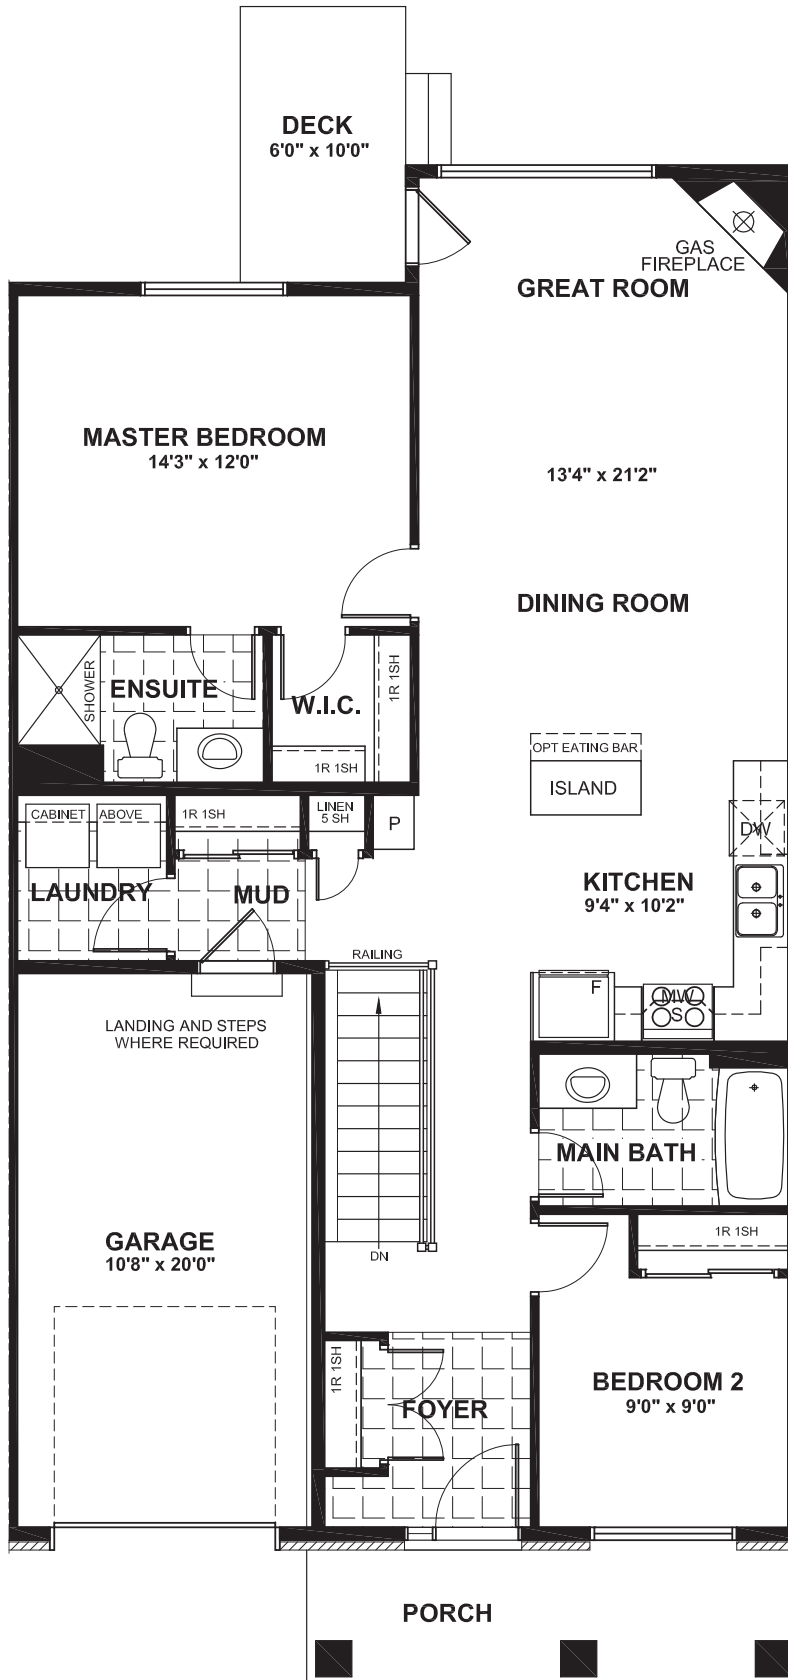

TRILLIUM 1162 SQ. FT.

GROUND FLOOR PLAN

TRILLIUM 1162 SQ. FT.

BASEMENT FLOOR PLAN

TRILLIUM 1162 SQ. FT.

OPTIONS

OPTIONAL KITCHEN LAYOUT – \$600

OPTIONAL GROUND FLOOR WITH STUDY – N/C

OPTIONAL FINISHED BASEMENT – \$20,280

TRILLIUM 1162 SQ. FT.

STANDARD KITCHEN LAYOUT