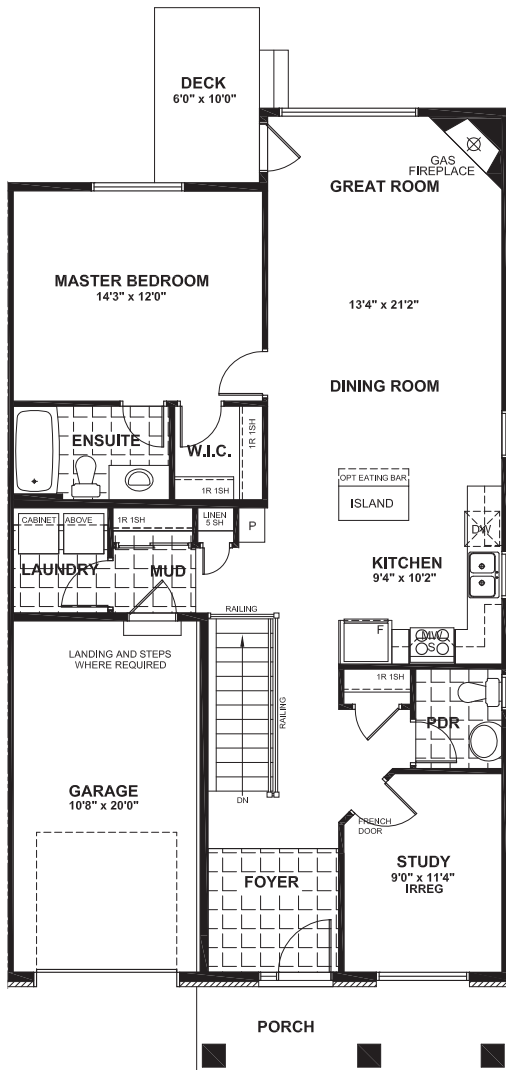

TRILLIUM 1162 SQ. FT.

GROUND FLOOR PLAN

TRILLIUM 1162 SQ. FT.

BASEMENT FLOOR PLAN

TRILLIUM 1162 SQ. FT.

OPTIONS

OPTIONAL KITCHEN LAYOUT – \$600

OPTIONAL GROUND FLOOR WITH STUDY – N/C

OPTIONAL FINISHED BASEMENT – \$20,280

TRILLIUM 1162 SQ. FT.

STANDARD KITCHEN LAYOUT