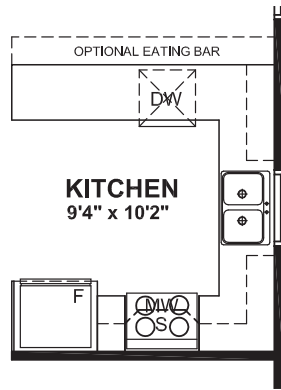

TRILLIUM 1162 SQ. FT.

GROUND FLOOR PLAN

TRILLIUM 1162 SQ. FT.

BASEMENT FLOOR PLAN

TRILLIUM 1162 SQ. FT.

OPTIONS

OPTIONAL KITCHEN LAYOUT – \$600

OPTIONAL GROUND FLOOR WITH STUDY – N/C

OPTIONAL FINISHED BASEMENT – \$20,280

TRILLIUM 1162 SQ. FT.

STANDARD KITCHEN LAYOUT