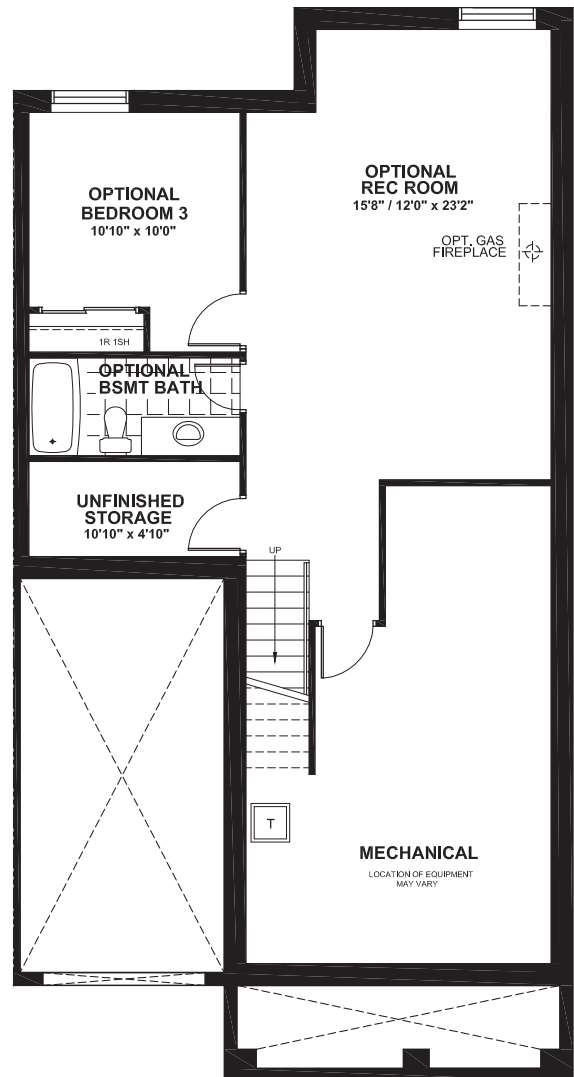

TRILLIUM 1162 SQ. FT.

GROUND FLOOR PLAN

TRILLIUM 1162 SQ. FT.

BASEMENT FLOOR PLAN

TRILLIUM 1162 SQ. FT.

OPTIONS

OPTIONAL KITCHEN LAYOUT – \$600

OPTIONAL GROUND FLOOR WITH STUDY – N/C

OPTIONAL FINISHED BASEMENT – \$20,280

TRILLIUM 1162 SQ. FT.

STANDARD KITCHEN LAYOUT