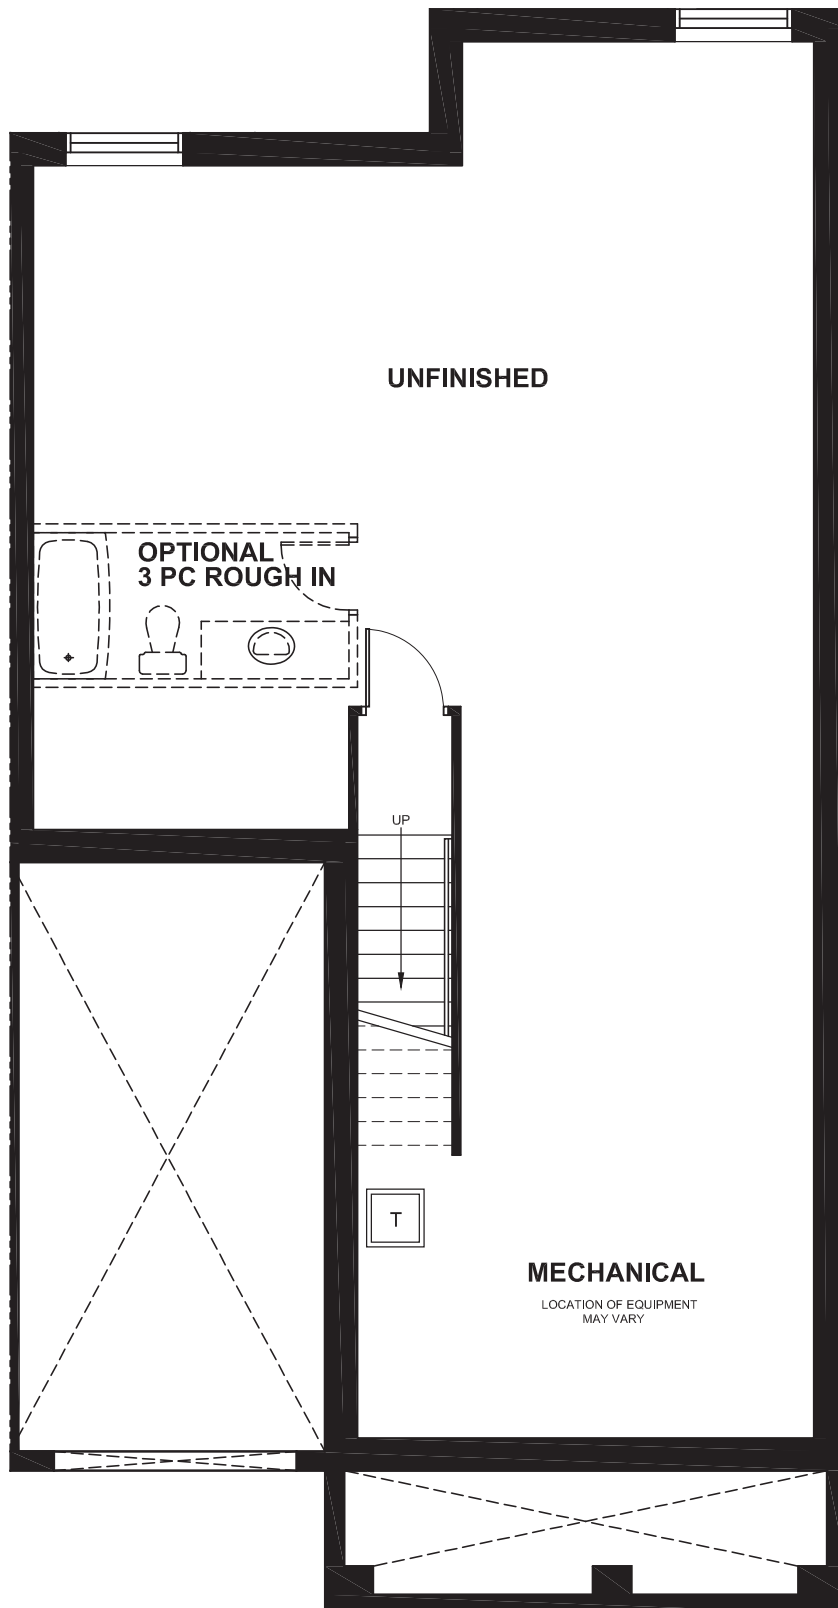

TRILLIUM 1162 SQ. FT.

GROUND FLOOR PLAN

TRILLIUM 1162 SQ. FT.

BASEMENT FLOOR PLAN

TRILLIUM 1162 SQ. FT.

OPTIONS

OPTIONAL KITCHEN LAYOUT – \$600

OPTIONAL GROUND FLOOR WITH STUDY – N/C

OPTIONAL FINISHED BASEMENT – \$20,280

TRILLIUM 1162 SQ. FT.

STANDARD KITCHEN LAYOUT