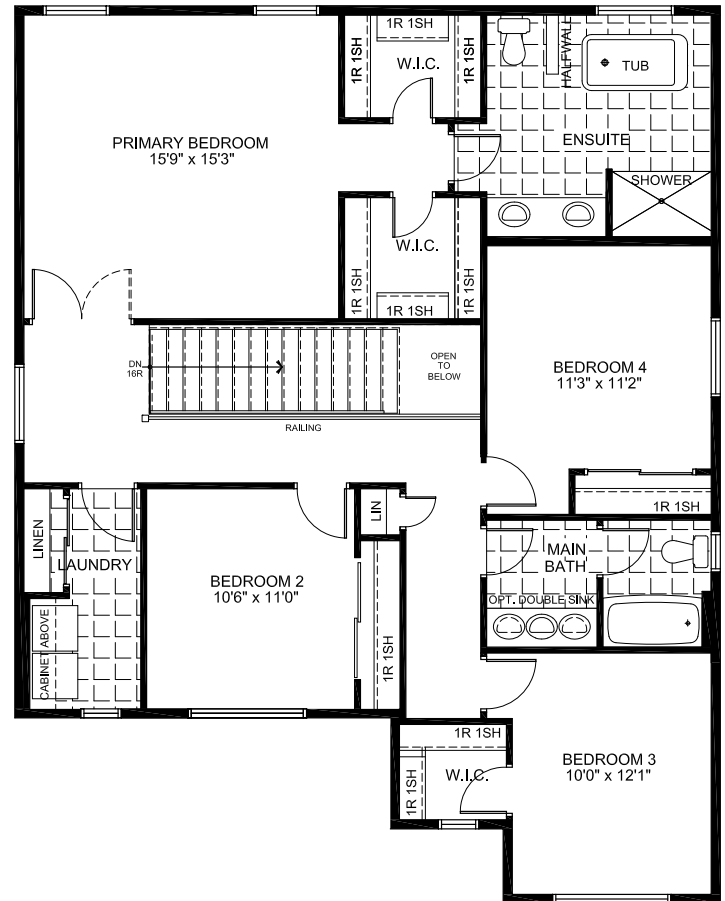

Single

Welland

2,808 SQ. FT. Square footage includes finished basement.

ELV A

Lot Size 44'

4+ 

2.5+ 

FIRST FLOOR

SECOND FLOOR

BASEMENT

OPTIONAL

OPTIONAL BASEMENT BEDROOM & OPTIONAL EXTENDED RECREATION ROOM

OPTIONAL SECOND FLOOR BATHROOM