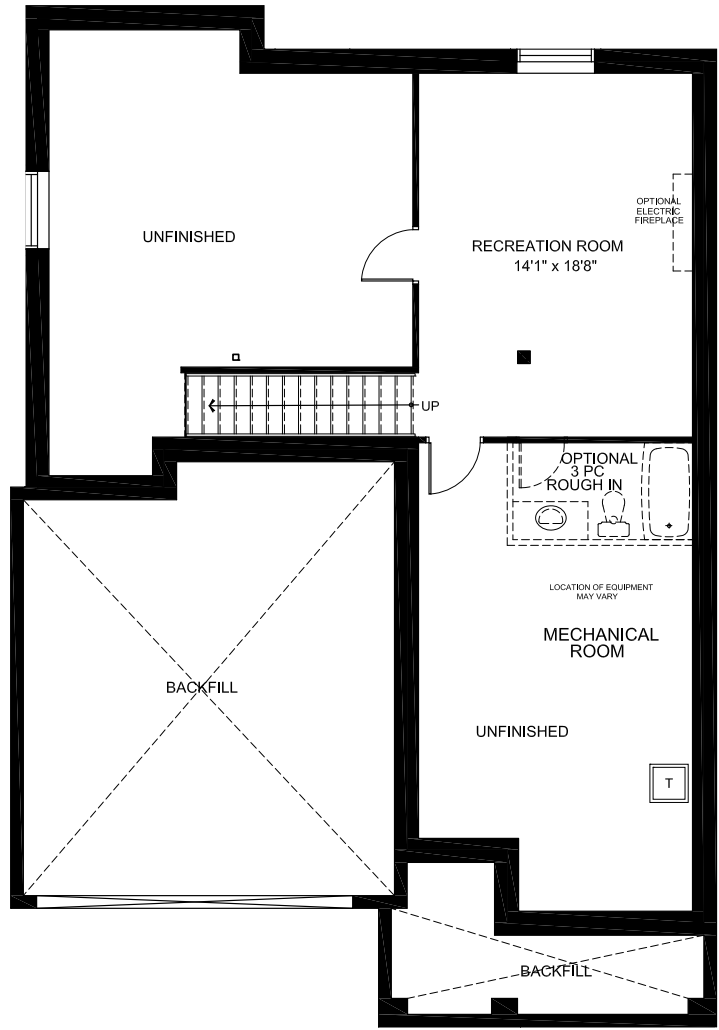

Single

Welland

2,808 SQ. FT. Square footage includes finished basement.

ELV A

Lot Size 44'

4+ 

2.5+ 

FIRST FLOOR

SECOND FLOOR

BASEMENT

OPTIONAL

OPTIONAL BASEMENT BEDROOM & OPTIONAL EXTENDED RECREATION ROOM

OPTIONAL SECOND FLOOR BATHROOM