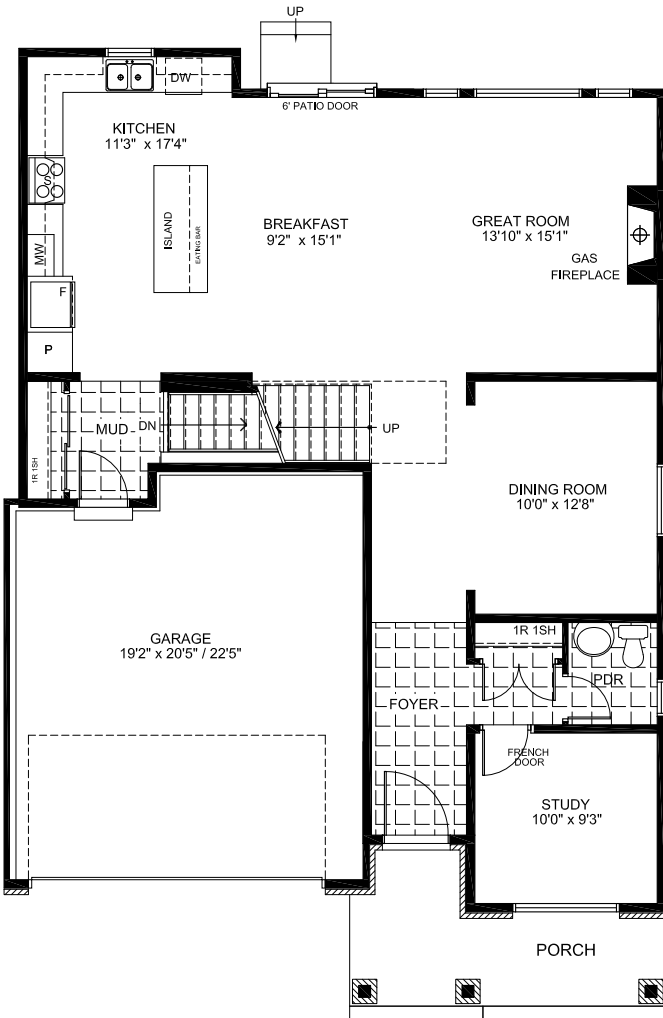

Single

Welland

2,808 SQ. FT. Square footage includes finished basement.

ELV A

Lot Size 44'

4+ 

2.5+ 

FIRST FLOOR

SECOND FLOOR

BASEMENT

OPTIONAL

OPTIONAL BASEMENT BEDROOM & OPTIONAL EXTENDED RECREATION ROOM

OPTIONAL SECOND FLOOR BATHROOM