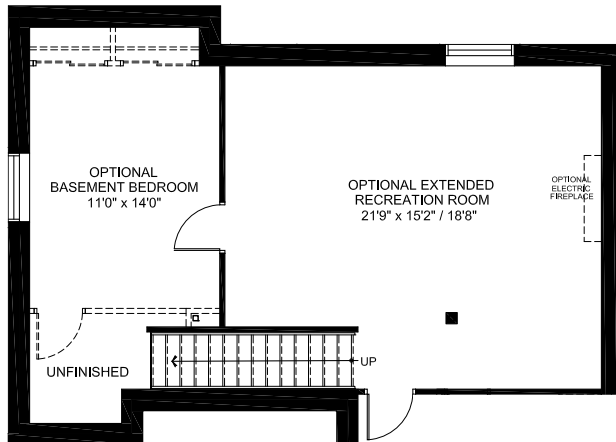

Single

Welland

2,808 SQ. FT. Square footage includes finished basement.

ELV A

Lot Size 44'

4+ 

2.5+ 

FIRST FLOOR

SECOND FLOOR

BASEMENT

OPTIONAL

OPTIONAL BASEMENT BEDROOM & OPTIONAL EXTENDED RECREATION ROOM

OPTIONAL SECOND FLOOR BATHROOM