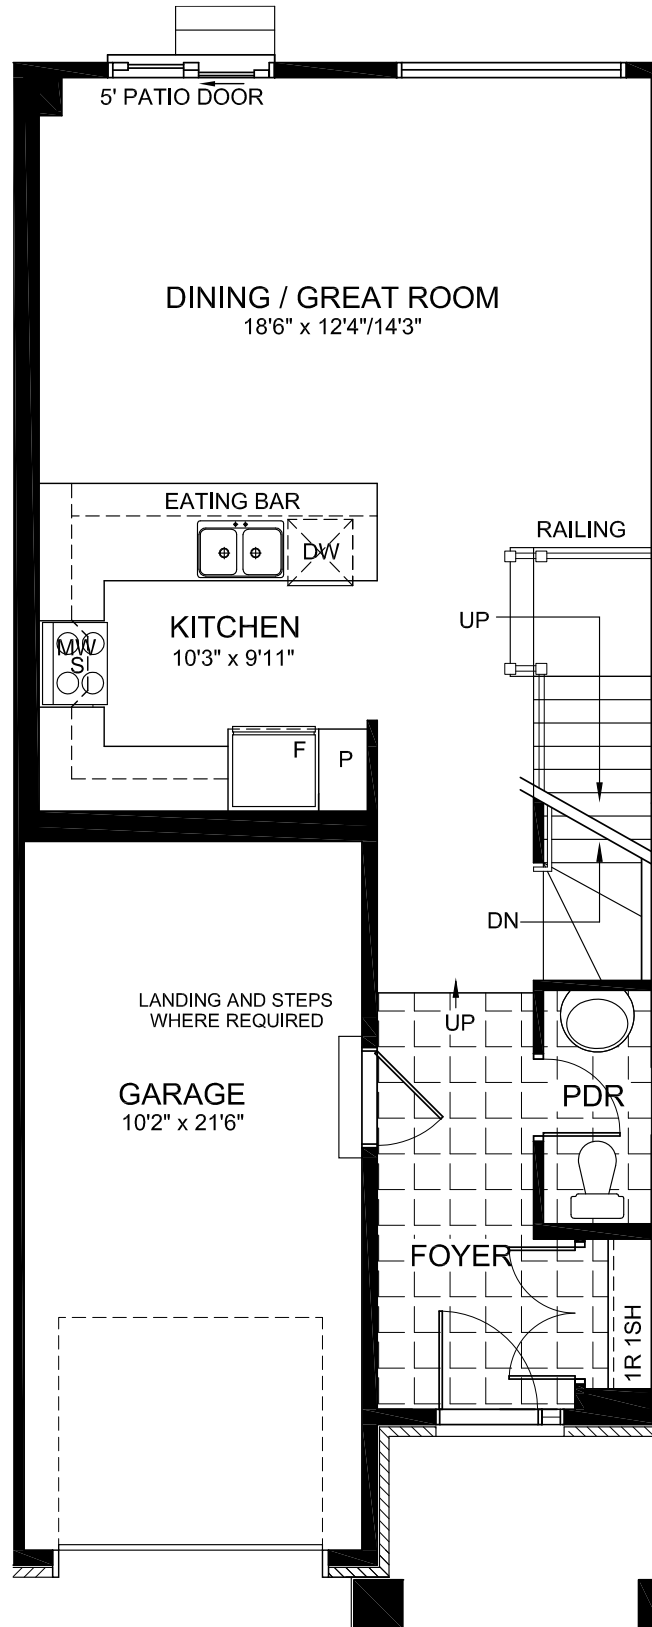

TOPAZ 1714 SQ. FT.

Square footage includes finished basement

GROUND FLOOR PLAN

TOPAZ 1714 SQ. FT.

Square footage includes finished basement

SECOND FLOOR PLAN

TOPAZ 1714 SQ. FT.

Square footage includes finished basement

BASEMENT FLOOR PLAN

TOPAZ

OPTION

1714 SQ. FT.

Square footage includes finished basement

OPTIONAL ENSUITE - \$600

TOPAZ 1714 SQ. FT.

Square footage includes finished basement

STANDARD KITCHEN LAYOUT