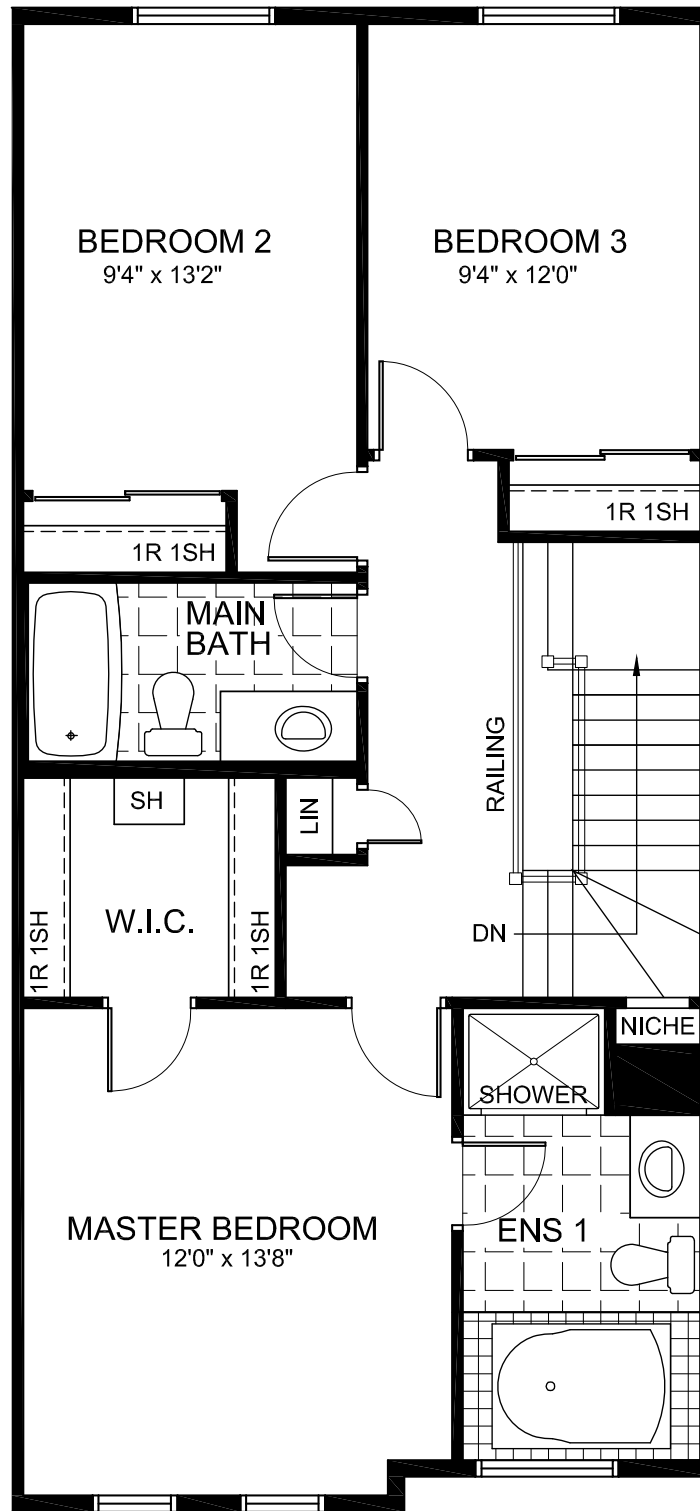

TOPAZ 1714 SQ. FT.

Square footage includes finished basement

GROUND FLOOR PLAN

TOPAZ 1714 SQ. FT.

Square footage includes finished basement

SECOND FLOOR PLAN

TOPAZ 1714 SQ. FT.

Square footage includes finished basement

BASEMENT FLOOR PLAN

TOPAZ

OPTION

1714 SQ. FT.

Square footage includes finished basement

OPTIONAL ENSUITE - \$600

TOPAZ 1714 SQ. FT.

Square footage includes finished basement

STANDARD KITCHEN LAYOUT