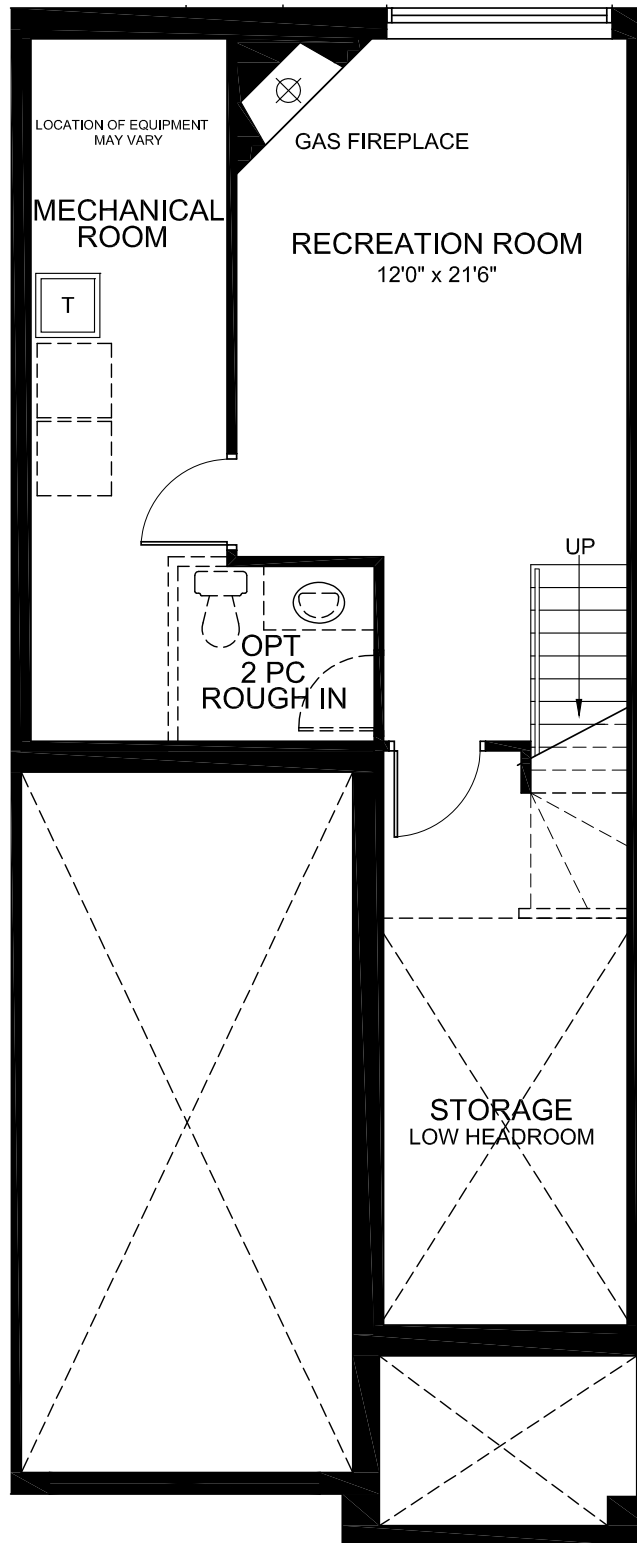

TOPAZ 1714 SQ. FT.

Square footage includes finished basement

GROUND FLOOR PLAN

TOPAZ 1714 SQ. FT.

Square footage includes finished basement

SECOND FLOOR PLAN

TOPAZ 1714 SQ. FT.

Square footage includes finished basement

BASEMENT FLOOR PLAN

TOPAZ

OPTION

1714 SQ. FT.

Square footage includes finished basement

OPTIONAL ENSUITE - \$600

TOPAZ 1714 SQ. FT.

Square footage includes finished basement

STANDARD KITCHEN LAYOUT