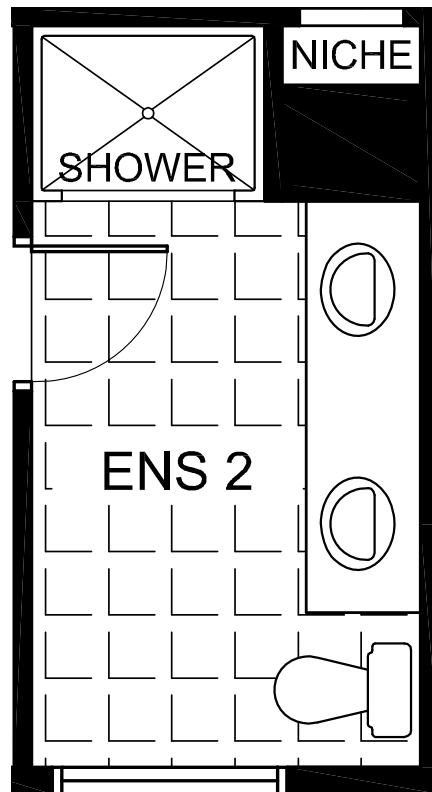

TOPAZ 1714 SQ. FT.

Square footage includes finished basement

GROUND FLOOR PLAN

TOPAZ 1714 SQ. FT.

Square footage includes finished basement

SECOND FLOOR PLAN

TOPAZ 1714 SQ. FT.

Square footage includes finished basement

BASEMENT FLOOR PLAN

TOPAZ

OPTION

1714 SQ. FT.

Square footage includes finished basement

OPTIONAL ENSUITE - \$600

TOPAZ 1714 SQ. FT.

Square footage includes finished basement

STANDARD KITCHEN LAYOUT