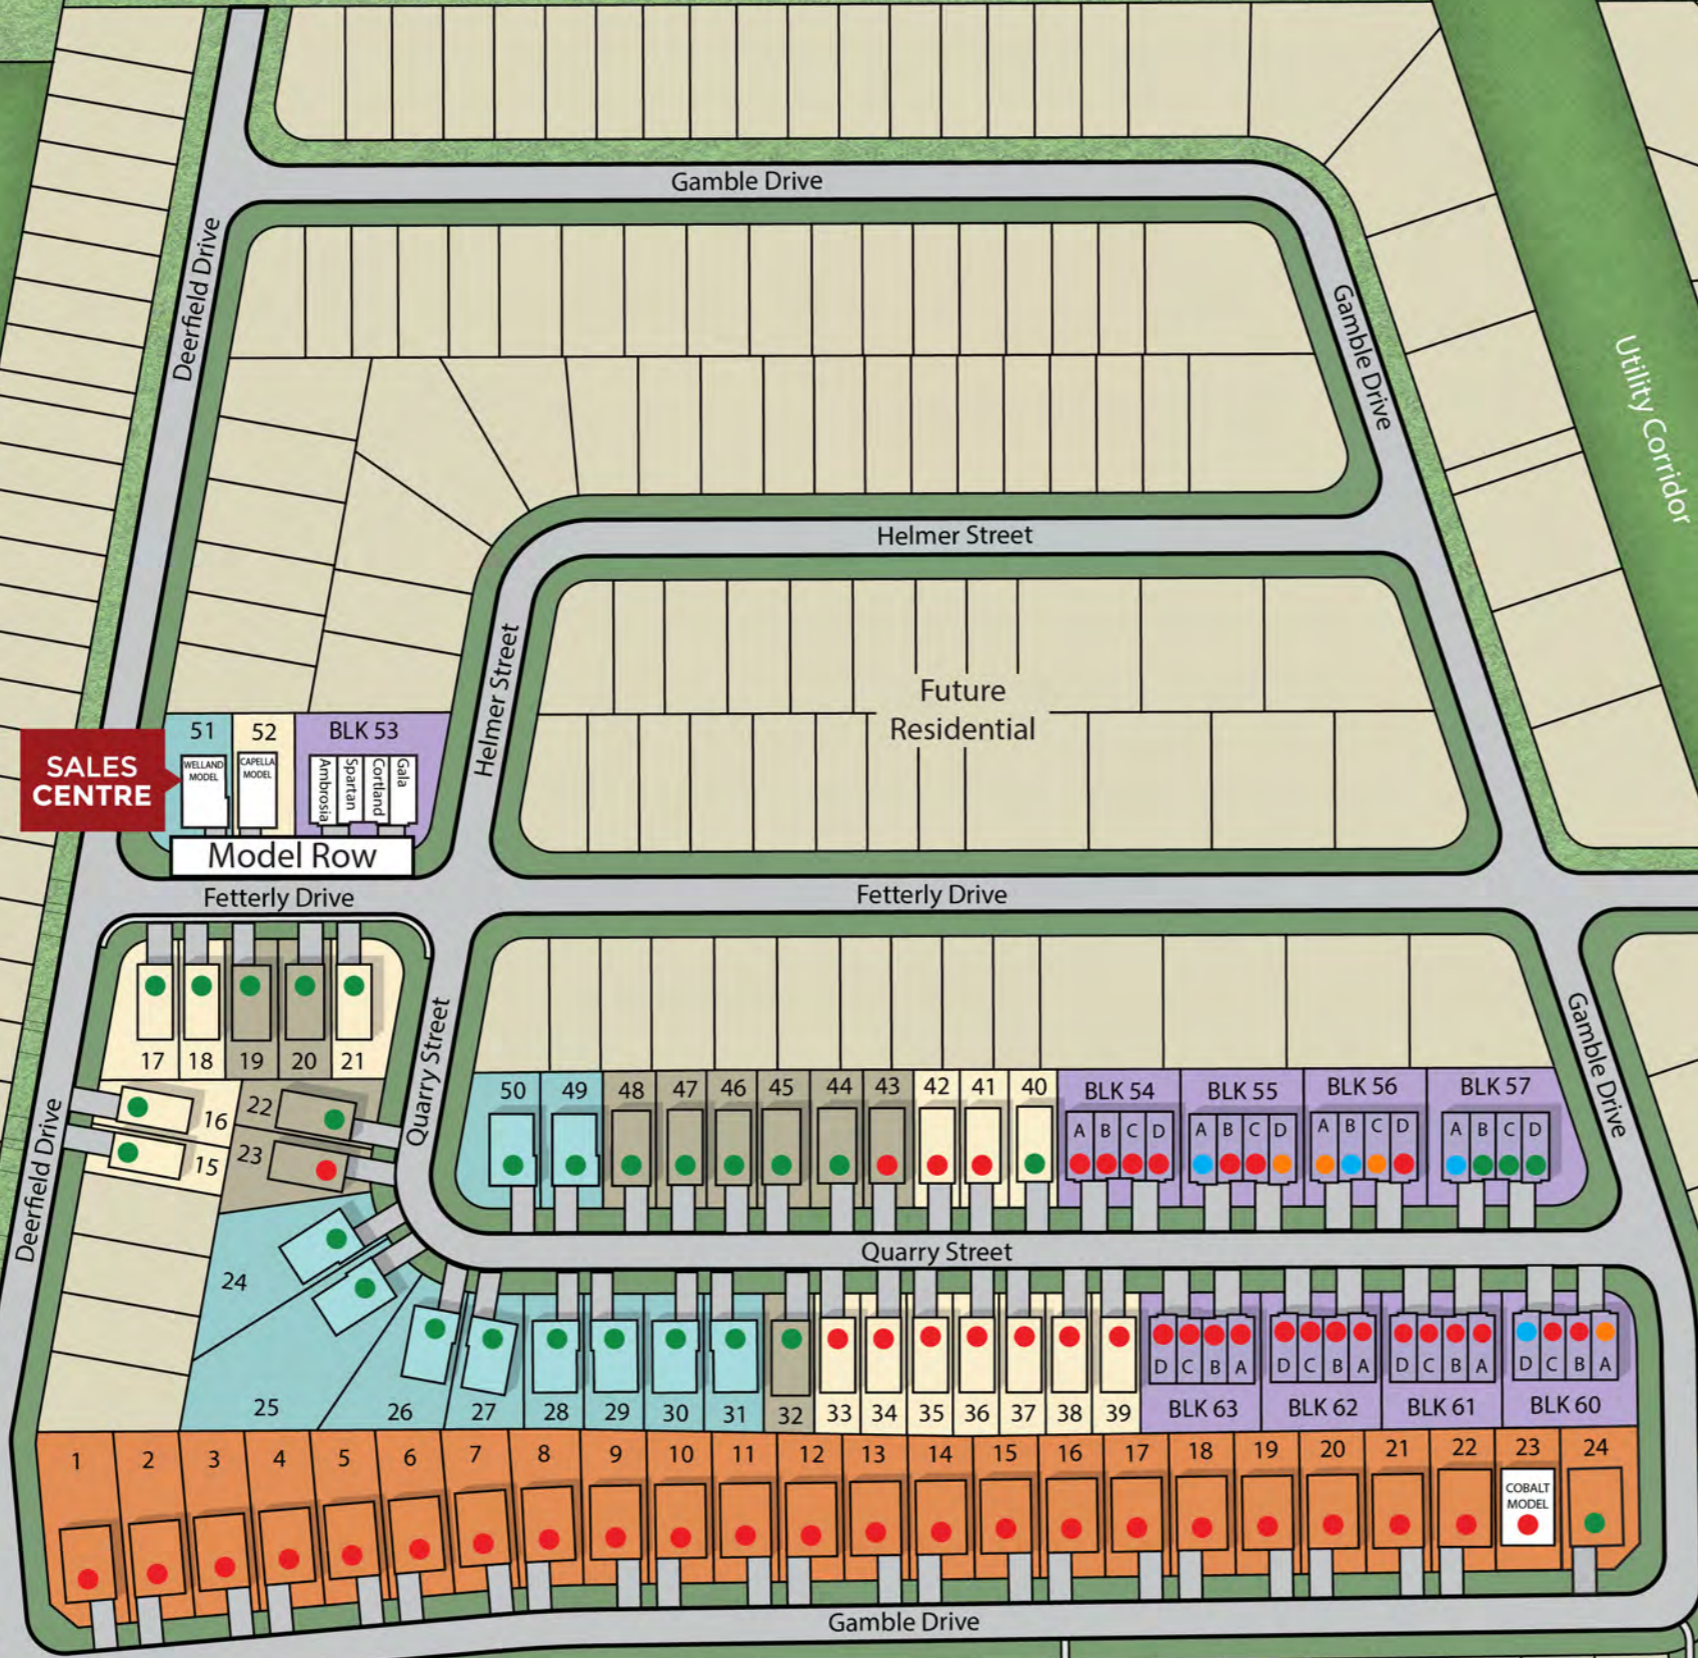

Future Park

**SALES CENTRE**

Model Row

51 52 BLK 53

WELLAND MODEL CAPELLA MODEL  
Ambrosia Spartan Cortland Galia

**Singles**

- 35' Single Lot
- 38' Single Lot
- 44' Single Lot
- 50' Single Lot

**Attached Homes**

- Townhomes

● Sold  
● Available  
● Reserved  
● Early Occupancy  
● Move-In Ready

Central Park Boulevard

Future Residential

Future

Future Residential

Eadie Road