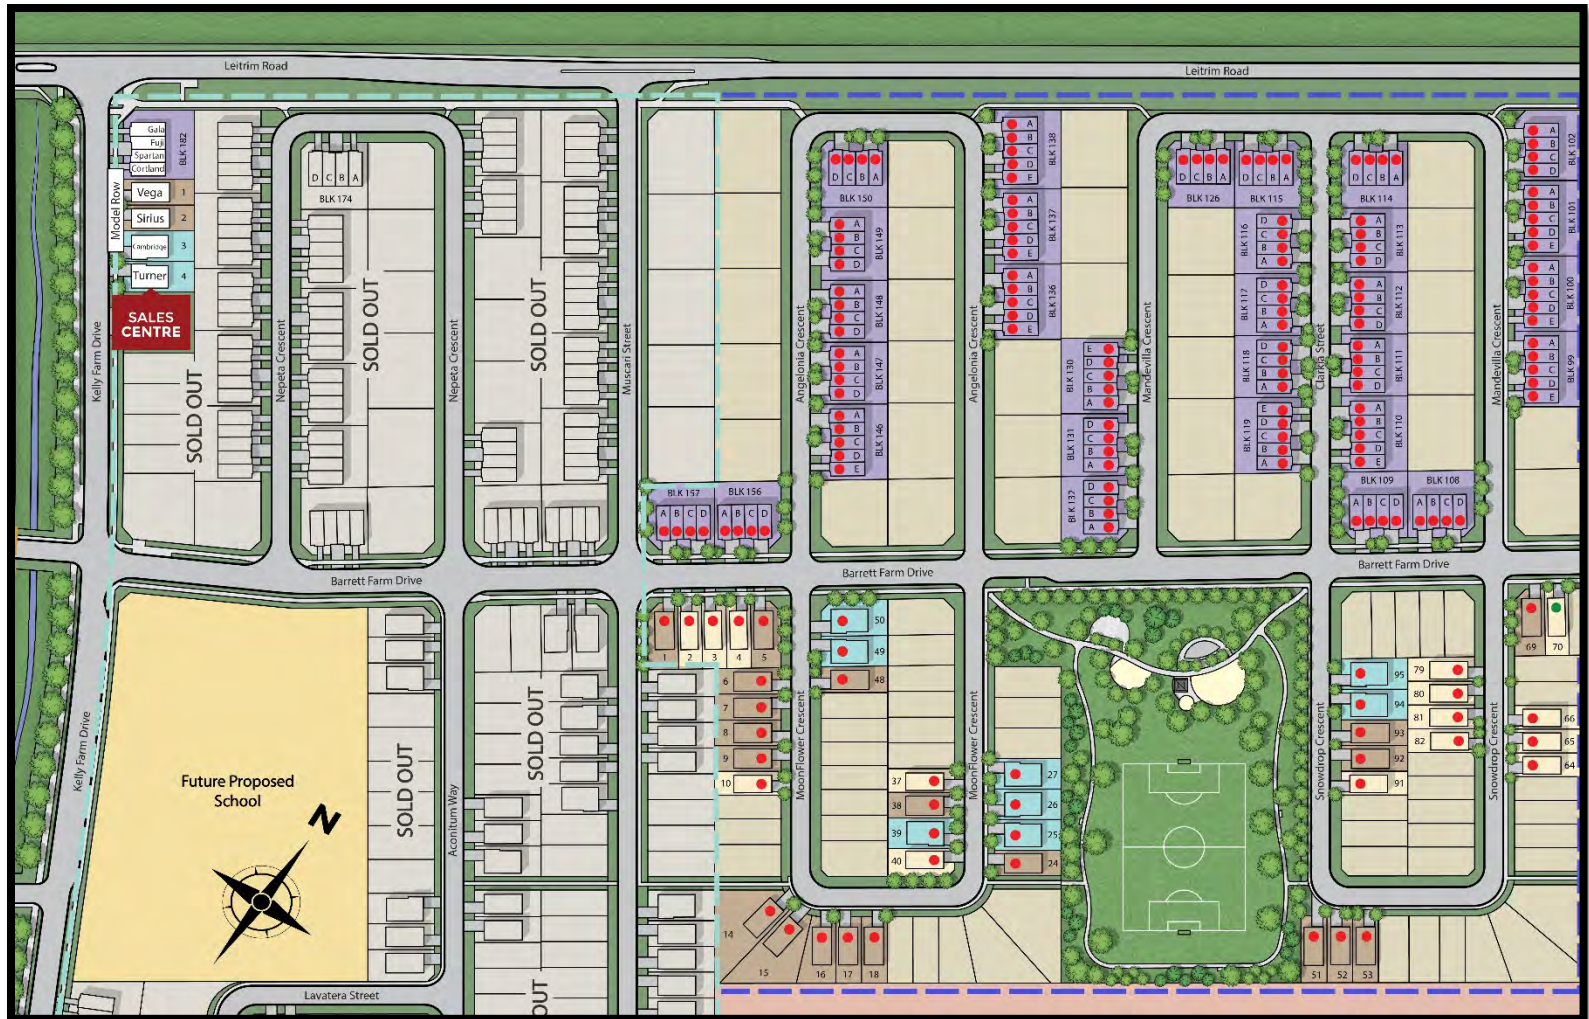

FINDLAY CREEK VILLAGE

Singles	Phase 22
35' Single Lot	--- (dashed blue line)
38' Single Lot	--- (dashed purple line)
44' Single Lot	--- (dashed orange line)
Attached Homes	Phase 26
Townhomes	--- (dashed green line)
Semis	--- (dashed yellow line)
	Phase 27
	--- (dashed red line)
	● Sold
	● Available
	● Reserved
	● Early Occupancy
	● Move-In Ready

FINDLAY CREEK
VILLAGE

Singles	Phase 22
35' Single Lot	Phase 25
38' Single Lot	Phase 26
44' Single Lot	Phase 27
Attached Homes	Sold
Townhomes	Available
Semis	Reserved
	Early Occupancy
	Move-In Ready

Singles		Phase 22
	35' Single Lot	
	38' Single Lot	
	44' Single Lot	
Attached Homes		
	Townhomes	
	Semis	