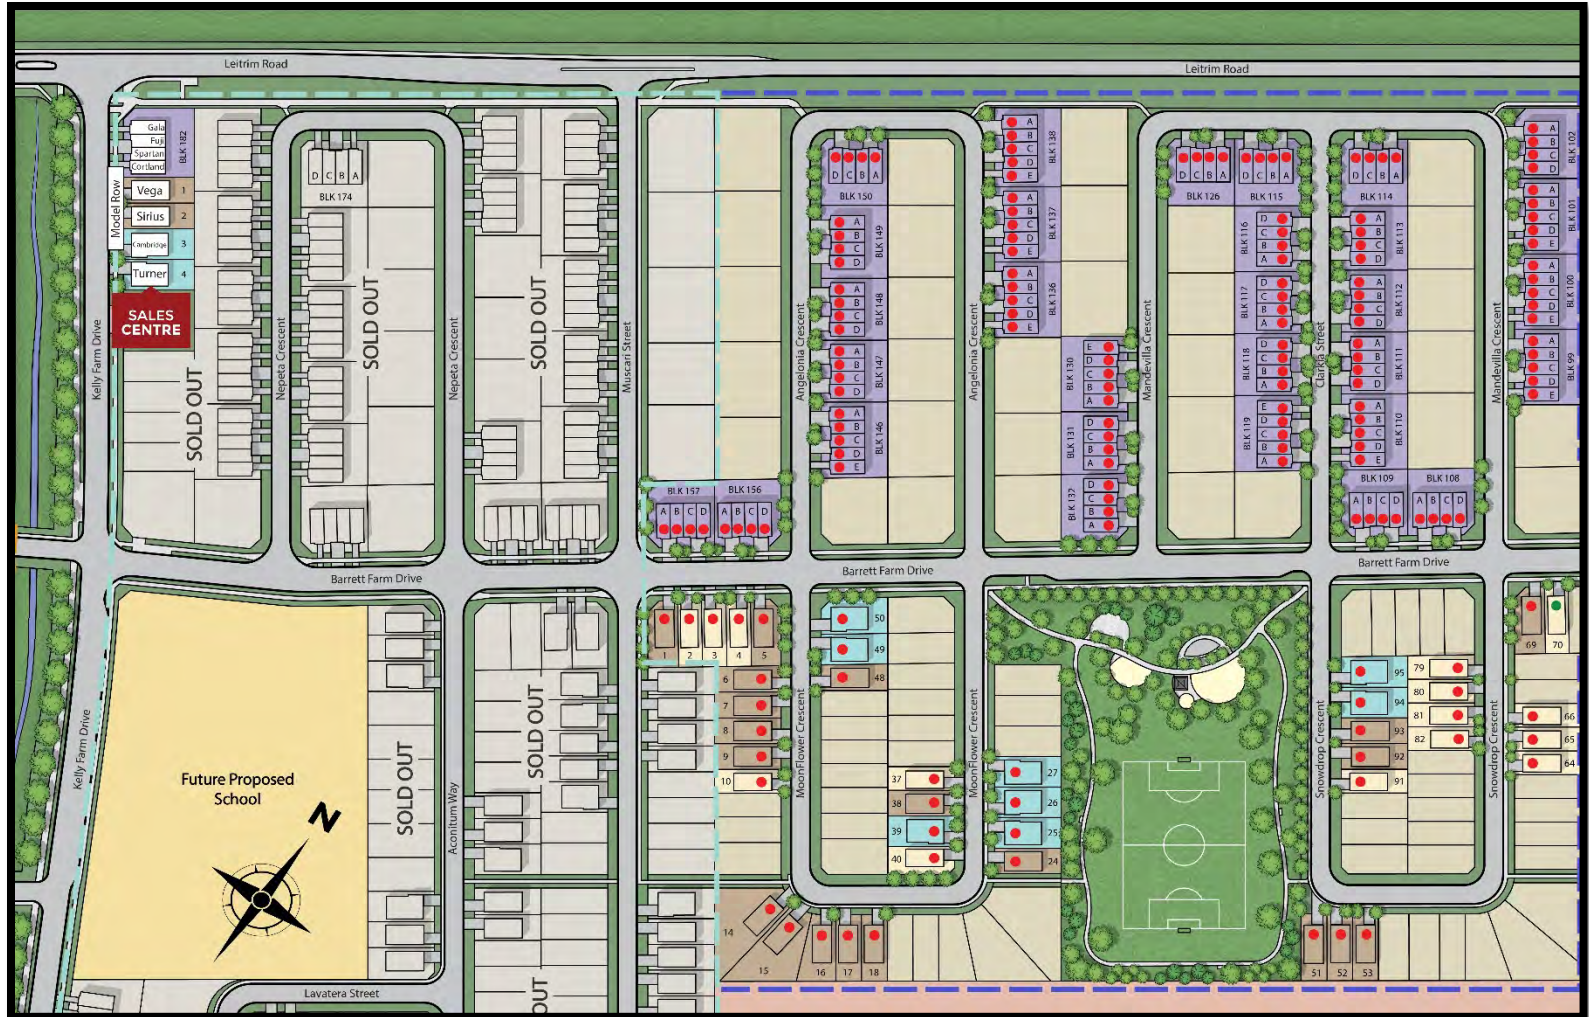

FINDLAY CREEK VILLAGE

Singles	Phase 22
35' Single Lot	--- (dashed blue line)
38' Single Lot	--- (dashed purple line)
44' Single Lot	--- (dashed orange line)
Attached Homes	Phase 26
Townhomes	--- (dashed green line)
Semis	--- (dashed yellow line)
	Phase 27
	--- (dashed red line)
	● Sold
	● Available
	● Reserved
	● Early Occupancy
	● Move-In Ready

FINDLAY CREEK
VILLAGE

Singles
35' Single Lot
38' Single Lot
44' Single Lot

Attached Homes
Townhomes
Semis

Phase 22
Phase 25
Phase 26
Phase 27

Sold
Available
Reserved
Early Occupancy
Move-In Ready

Singles		Phase 22
	35' Single Lot	
	38' Single Lot	
	44' Single Lot	
Attached Homes		Sold
	Townhomes	Available
	Semis	Reserved
		Early Occupancy
		Move-In Ready