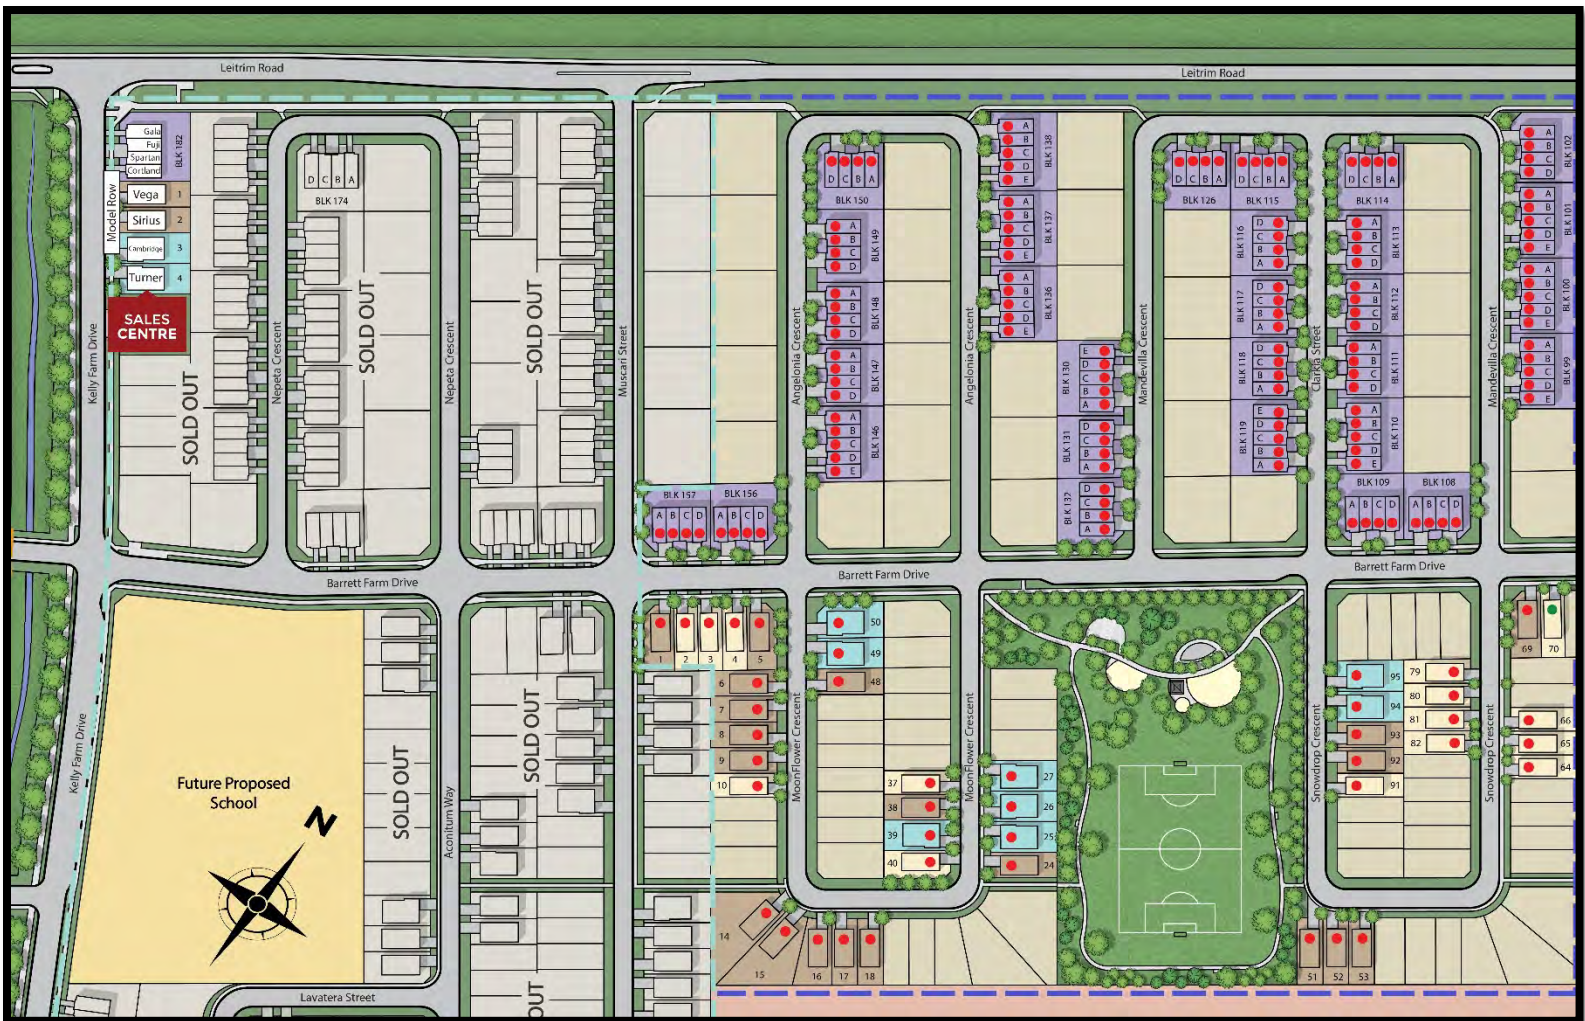

FINDLAY CREEK VILLAGE

Singles	Phase 22
35' Single Lot	--- (dashed blue line)
38' Single Lot	--- (dashed purple line)
44' Single Lot	--- (dashed orange line)
Attached Homes	Phase 26
Townhomes	--- (dashed green line)
Semis	--- (dashed yellow line)
	Phase 27
	--- (dashed red line)
	● Sold
	● Available
	● Reserved
	● Early Occupancy
	● Move-In Ready

FINDLAY CREEK
VILLAGE

Singles

- 35' Single Lot
- 38' Single Lot
- 44' Single Lot

Attached Homes

- Townhomes
- Semis

- Sold
- Available
- Reserved
- Early Occupancy
- Move-In Ready

- Phase 22
- Phase 25
- Phase 26
- Phase 27

Singles		Phase 22
	35' Single Lot	
	38' Single Lot	
	44' Single Lot	
	Phase 27	
Attached Homes		
	Townhomes	
	Semis	