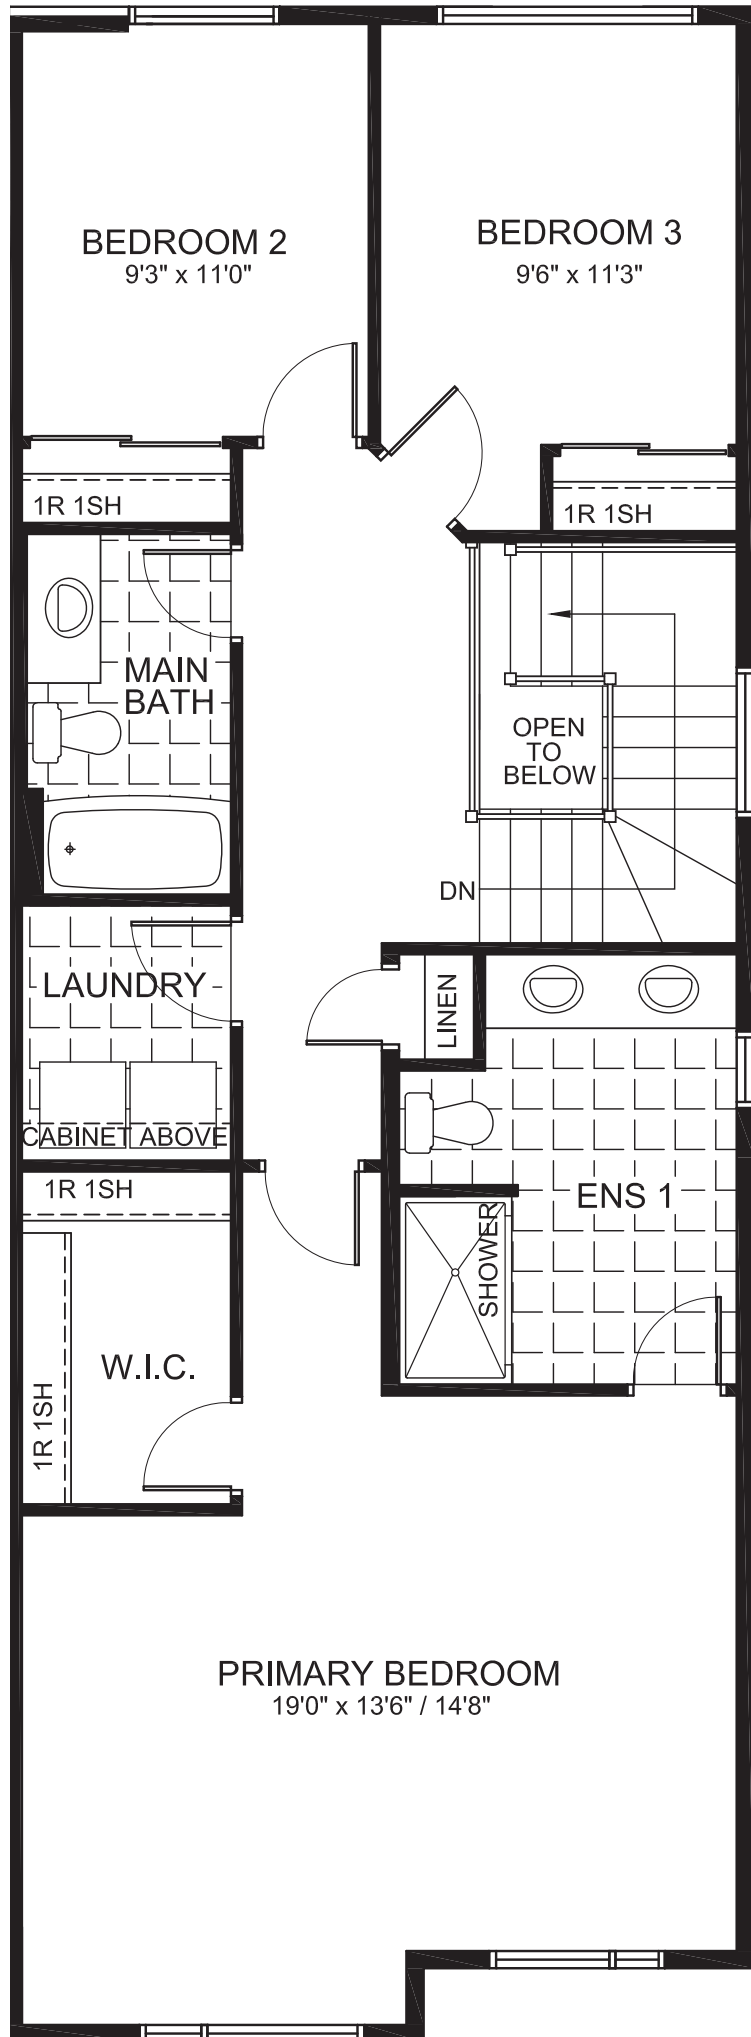

AMBROSIA

2171
SQ. FT.

Square footage includes
finished basement

3 

2.5+ 

GROUND

AMBROSIA

2171
SQ. FT.

Square footage includes
finished basement

3 

2.5+ 

SECOND

AMBROSIA

2171
SQ. FT.

Square footage includes
finished basement

3 

2.5+ 

BASEMENT

AMBROSIA

2171
SQ. FT.

Square footage includes
finished basement

3 

2.5+ 

OPTIONS