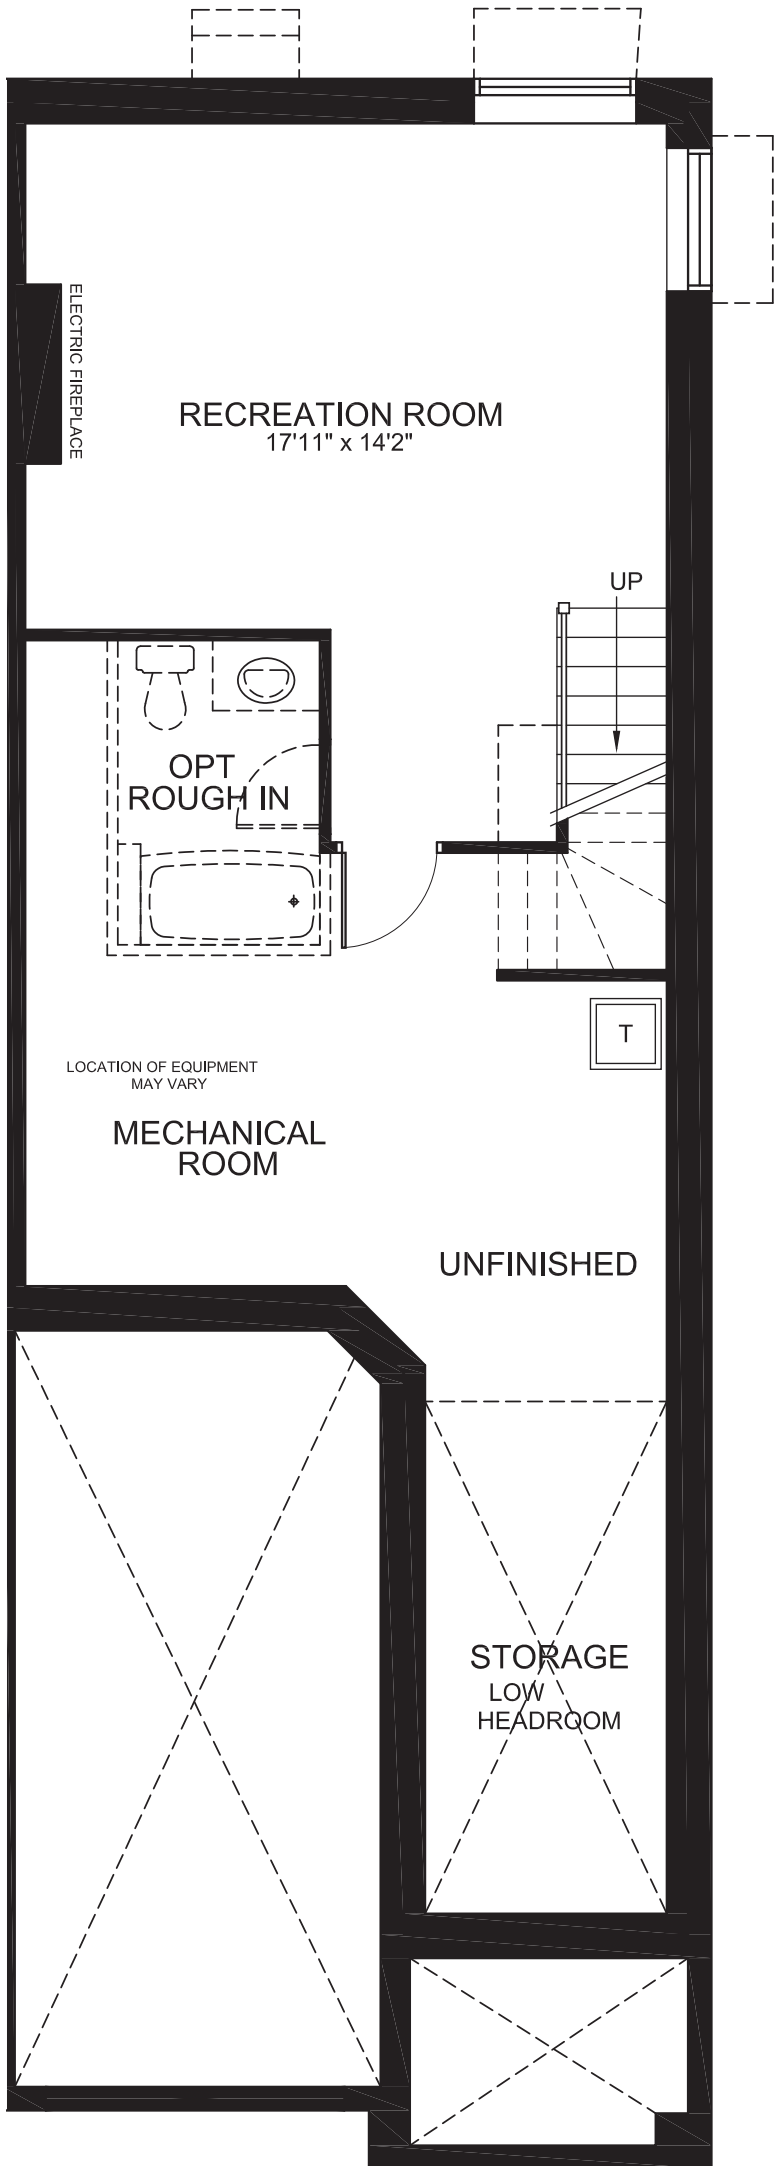

AMBROSIA

2171
SQ. FT.

Square footage includes
finished basement

3 

2.5+ 

GROUND

AMBROSIA

2171
SQ. FT.

Square footage includes
finished basement

3 

2.5+ 

SECOND

AMBROSIA

2171
SQ. FT.

Square footage includes
finished basement

3 

2.5+ 

BASEMENT

AMBROSIA

2171
SQ. FT.

Square footage includes
finished basement

3 

2.5+ 

OPTIONS