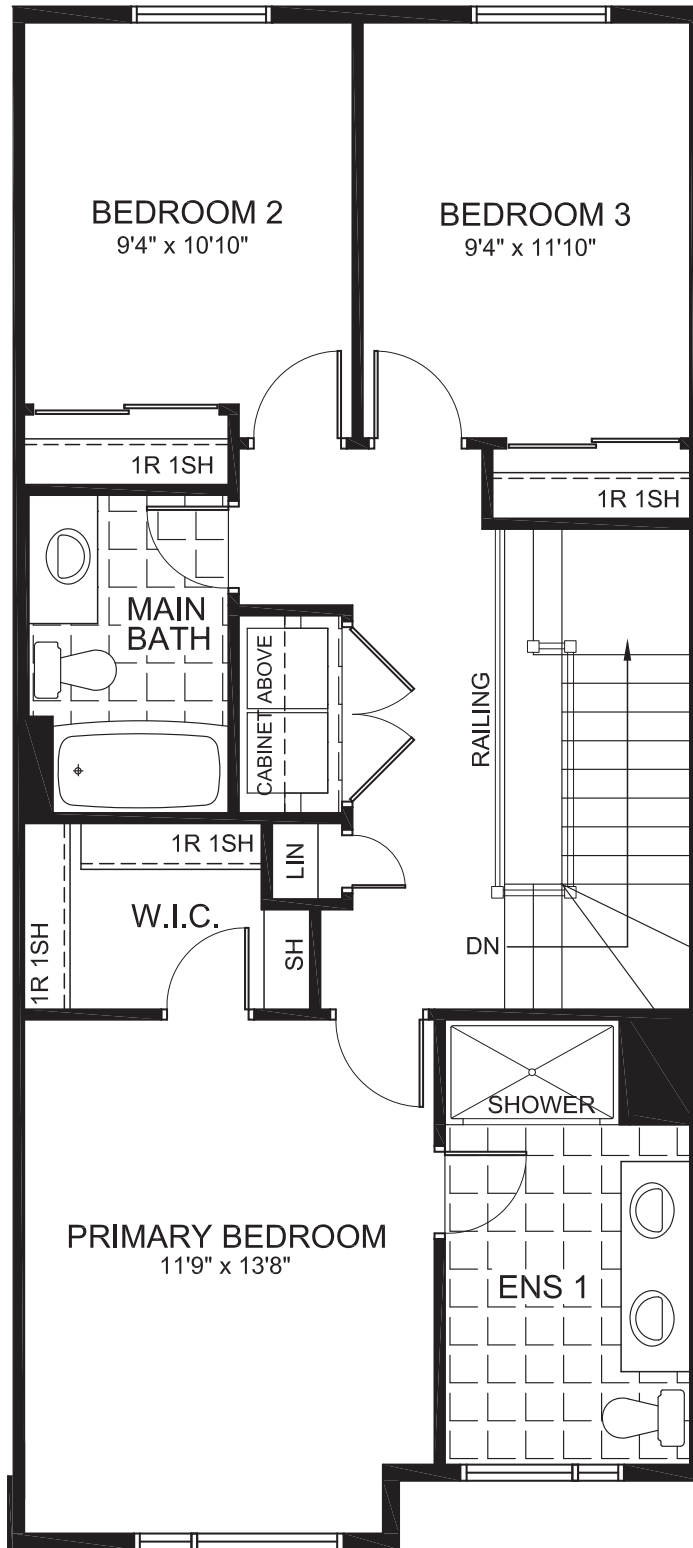

# SPARTAN

1641  
SQ. FT.

Square footage includes finished basement

3 

2.5+ 

GROUND

# SPARTAN

1641  
SQ. FT.

Square footage includes  
finished basement

3 

2.5+ 

SECOND

TARTAN

# SPARTAN

1641  
SQ. FT.

Square footage includes  
finished basement

3 

2.5+ 

## BASEMENT