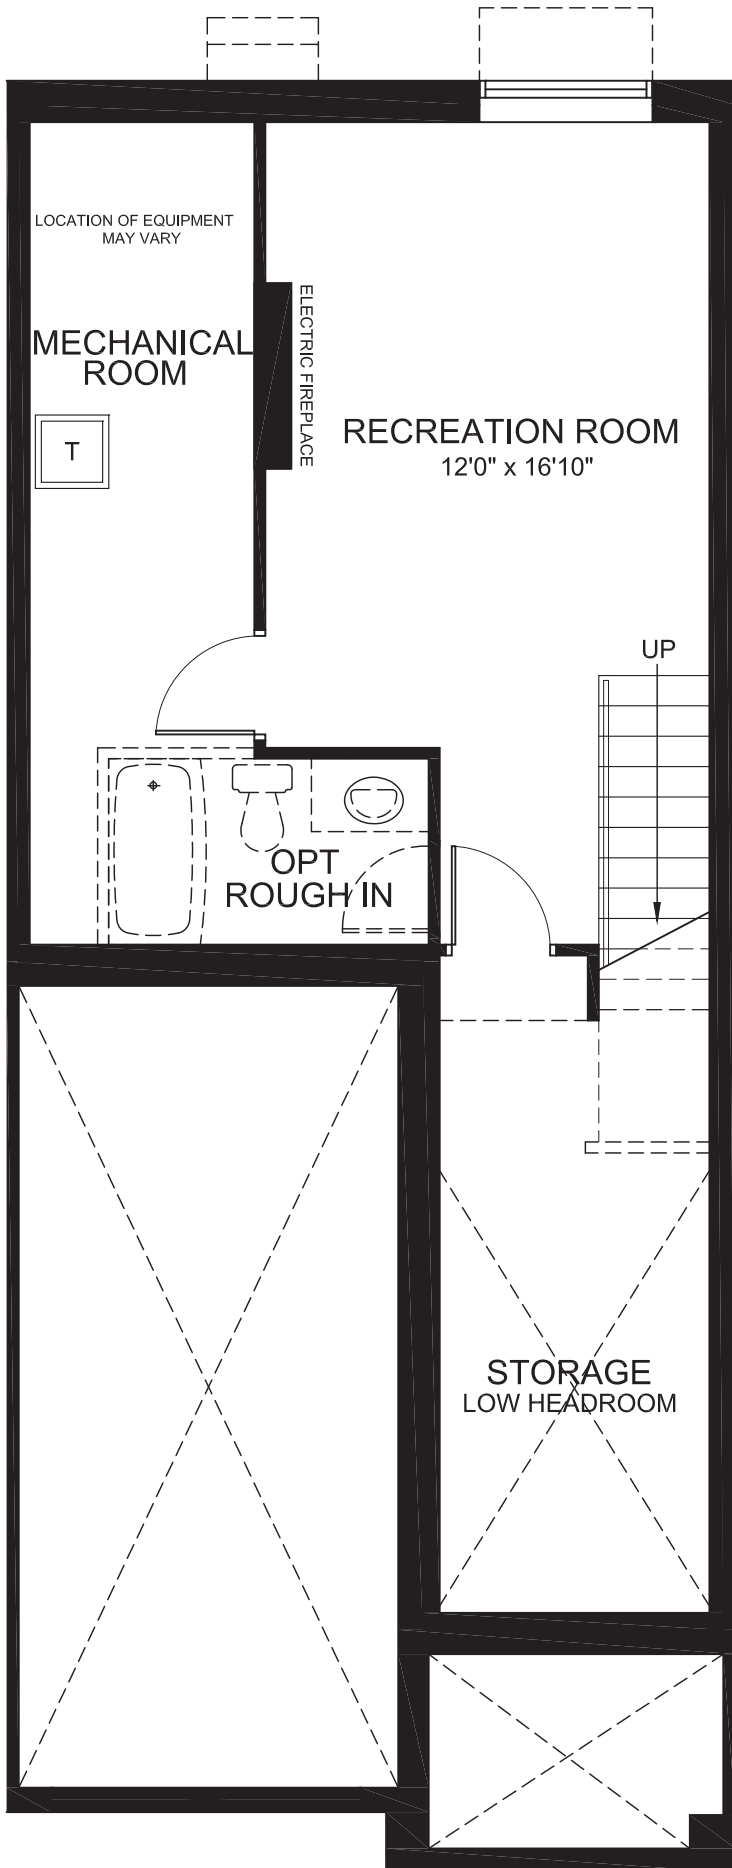

# SPARTAN

1641  
SQ. FT.

Square footage includes finished basement

3 

2.5+ 

GROUND

# SPARTAN

1641  
SQ. FT.

Square footage includes  
finished basement

3 

2.5+ 

SECOND

TARTAN

# SPARTAN

1641  
SQ. FT.

Square footage includes  
finished basement

3 

2.5+ 

## BASEMENT