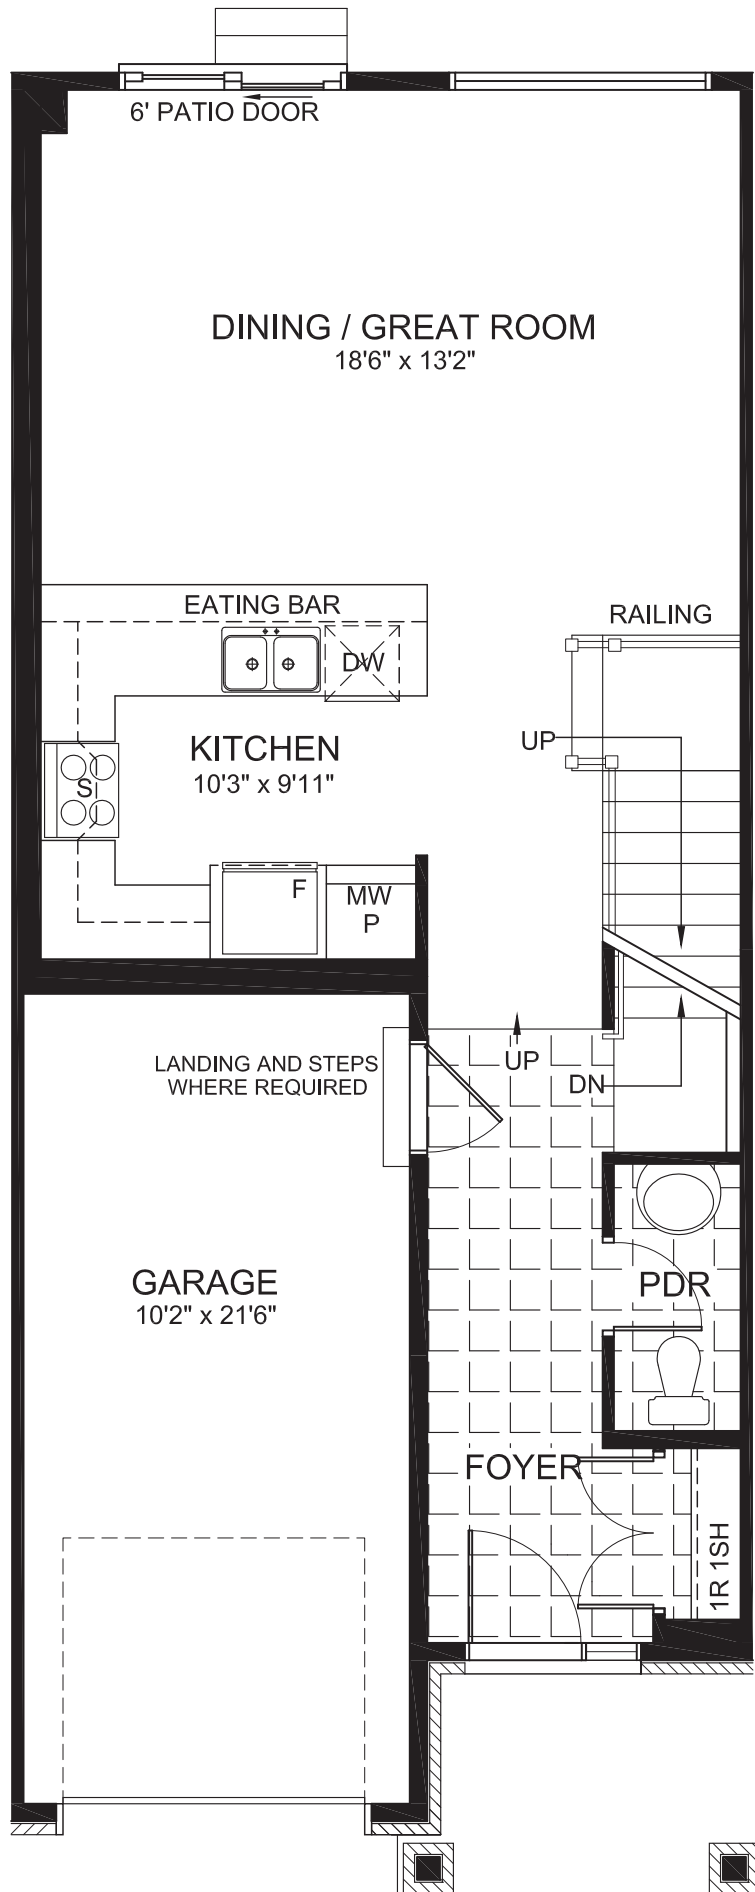

# SPARTAN

1641  
SQ. FT.

Square footage includes finished basement

3 

2.5+ 

GROUND

# SPARTAN

1641  
SQ. FT.

Square footage includes  
finished basement

3 

2.5+ 

SECOND

TARTAN

# SPARTAN

1641  
SQ. FT.

Square footage includes  
finished basement

3 

2.5+ 