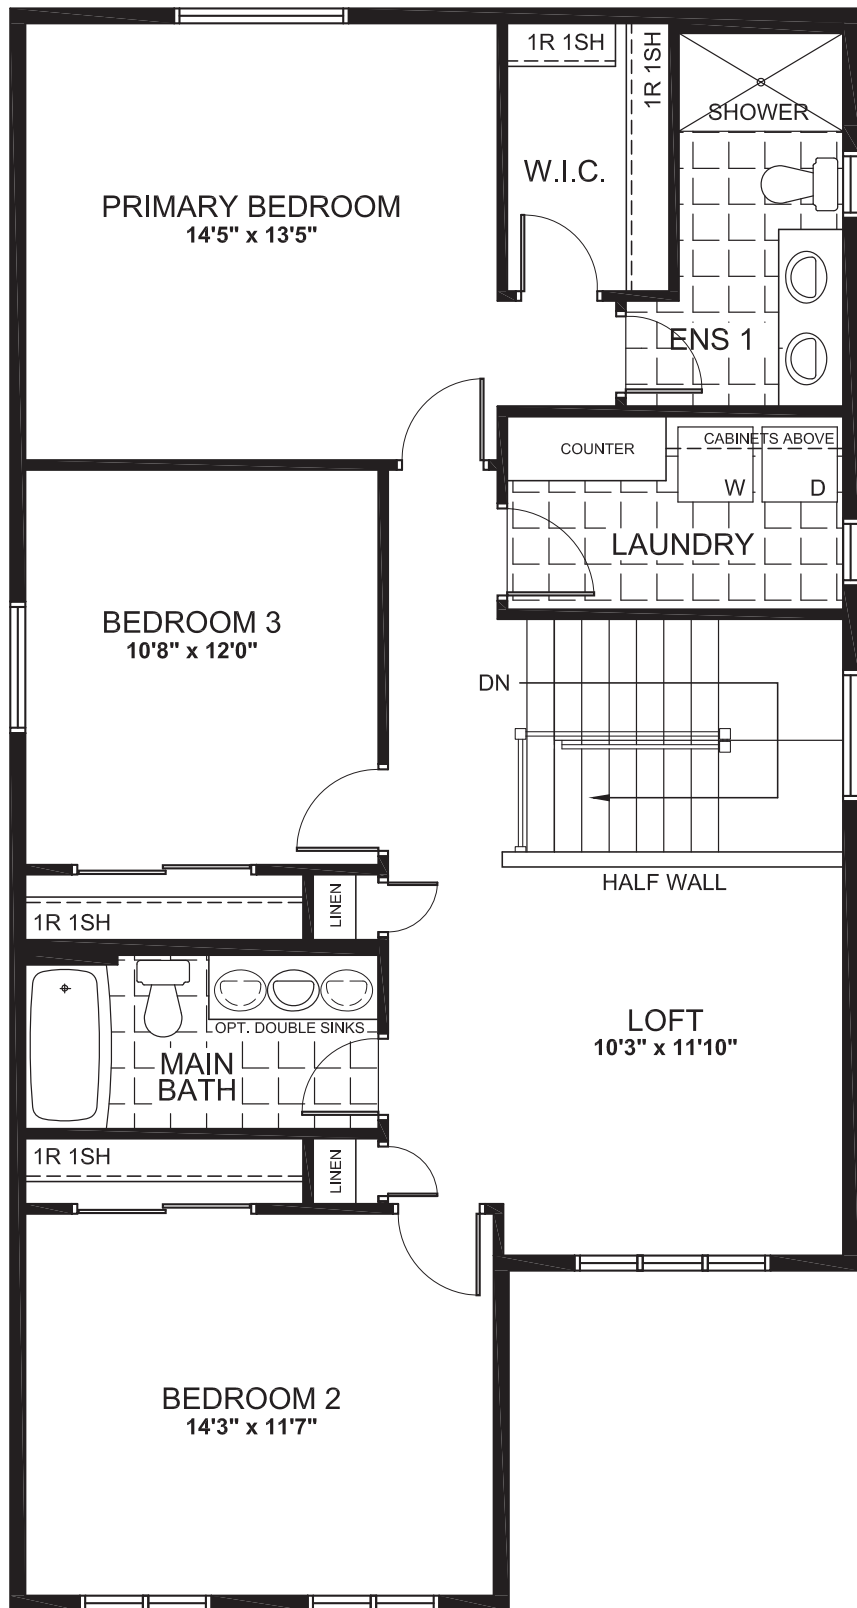

CAPELLA

2282
SQ. FT.

Square footage includes
finished basement

ELV A

3+ 

2.5+ 

LOT SIZE
35'

GROUND

CAPELLA

2282
SQ. FT.

Square footage includes
finished basement

ELV A

3+ 

2.5+ 

LOT SIZE
35'

SECOND

SECOND FLOOR
ELEVATION A

* Elevation B & C are not available in Russell Trails

CAPELLA

2282
SQ. FT.

Square footage includes
finished basement

ELV A

3+ 

2.5+ 

LOT SIZE
35'

BASEMENT

TARTAN

*Optional basement bedroom includes finished standard floor, walls, ceiling, door and closet.

CAPELLA

OPTIONAL PREP KITCHEN

OPTIONAL BASEMENT BEDROOM WITH RECREATION ROOM

OPTIONAL ENSUITE 2