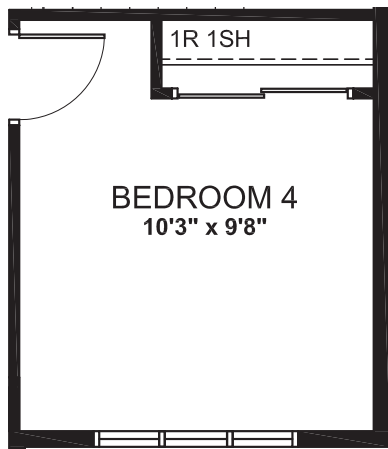

SECOND FLOOR
ELEVATION A

* Elevation B & C are not available in Russell Trails

CAPELLA

2282
SQ. FT.

Square footage includes
finished basement

ELV A

3+ 

2.5+ 

LOT SIZE
35'

BASEMENT

TARTAN

*Optional basement bedroom includes finished standard floor, walls, ceiling, door and closet.

CAPELLA

OPTIONAL PREP KITCHEN

OPTIONAL BASEMENT BEDROOM WITH RECREATION ROOM

OPTIONAL ENSUITE 2

OPTIONAL EXTENDED RECREATION ROOM

OPTIONAL 4 BEDROOM

2282
SQ. FT.

Square footage includes finished basement

ELV A

3+ 

2.5+ 

LOT SIZE
35'