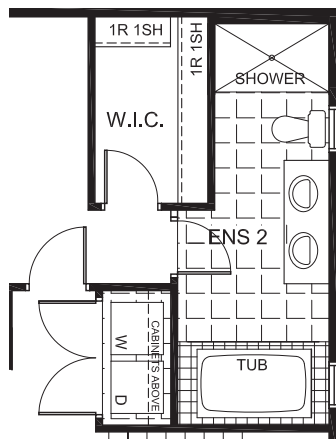

CAPELLA

2282
SQ. FT.

Square footage includes
finished basement

ELV A

3+ 

2.5+ 

LOT SIZE
35'

SECOND

SECOND FLOOR
ELEVATION A

* Elevation B & C are not available in Russell Trails

CAPELLA

2282
SQ. FT.

Square footage includes
finished basement

ELV A

3+ 

2.5+ 

LOT SIZE
35'

BASEMENT

TARTAN

*Optional basement bedroom includes finished standard floor, walls, ceiling, door and closet.

CAPELLA

OPTIONAL PREP KITCHEN

OPTIONAL BASEMENT BEDROOM WITH RECREATION ROOM

OPTIONAL ENSUITE 2

OPTIONAL EXTENDED RECREATION ROOM

OPTIONAL 4 BEDROOM

2282
SQ. FT.

Square footage includes finished basement

ELV A

3+ 

2.5+ 

LOT SIZE
35'