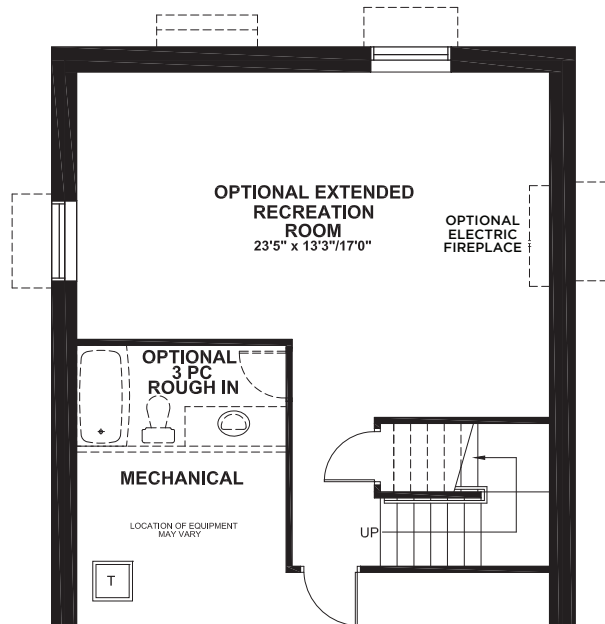

CAPELLA

2282
SQ. FT.

Square footage includes
finished basement

ELV A

3+ 

2.5+ 

LOT SIZE
35'

GROUND

SECOND FLOOR
ELEVATION A

* Elevation B & C are not available in Russell Trails

CAPELLA

2282
SQ. FT.

Square footage includes
finished basement

ELV A

3+ 

2.5+ 

LOT SIZE
35'

BASEMENT

TARTAN

*Optional basement bedroom includes finished standard floor, walls, ceiling, door and closet.

CAPELLA

OPTIONAL PREP KITCHEN

OPTIONAL BASEMENT BEDROOM WITH RECREATION ROOM

OPTIONAL ENSUITE 2

OPTIONAL EXTENDED RECREATION ROOM

OPTIONAL 4 BEDROOM

2282
SQ. FT.

Square footage includes finished basement

ELV A

3+ 

2.5+ 

LOT SIZE
35'