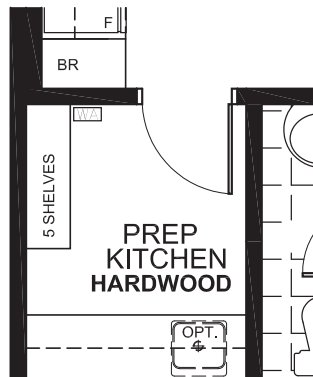

SECOND FLOOR
ELEVATION A

* Elevation B & C are not available in Russell Trails

CAPELLA

2282
SQ. FT.

Square footage includes
finished basement

ELV A

3+ 

2.5+ 

LOT SIZE
35'

BASEMENT

TARTAN

*Optional basement bedroom includes finished standard floor, walls, ceiling, door and closet.

CAPELLA

OPTIONAL PREP KITCHEN

OPTIONAL BASEMENT BEDROOM WITH RECREATION ROOM

OPTIONAL ENSUITE 2