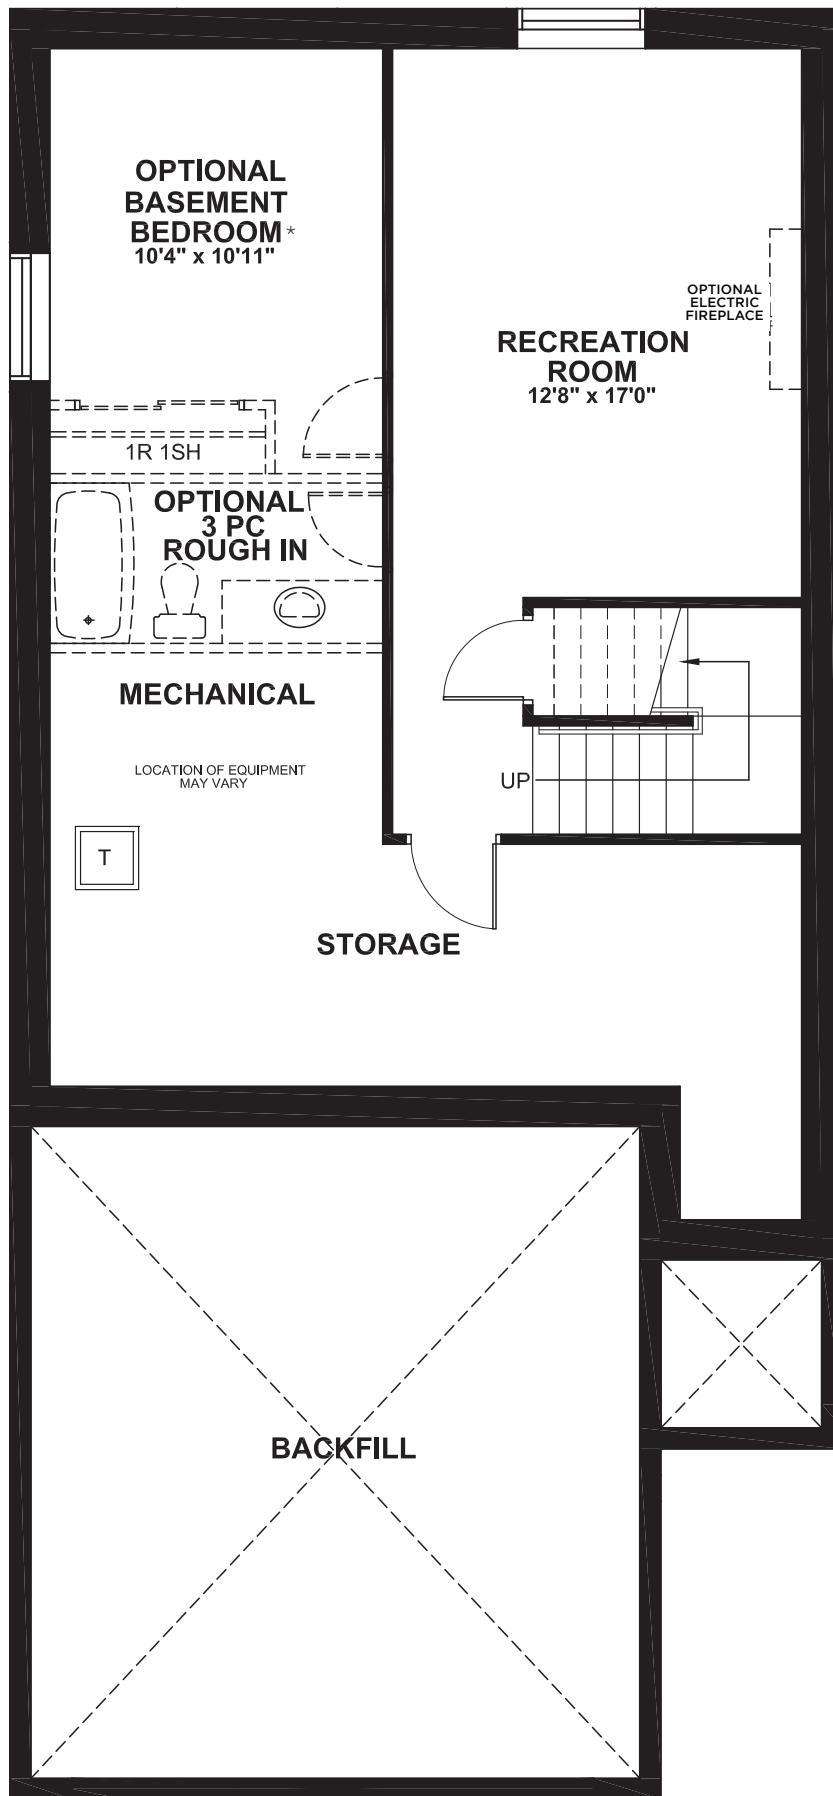

CAPELLA

2282
SQ. FT.

Square footage includes
finished basement

ELV A

3+ 

2.5+ 

LOT SIZE
35'

GROUND

CAPELLA

2282
SQ. FT.

Square footage includes
finished basement

ELV A

3+ 

2.5+ 

LOT SIZE
35'

SECOND

SECOND FLOOR
ELEVATION A

* Elevation B & C are not available in Russell Trails

CAPELLA

2282
SQ. FT.

Square footage includes
finished basement

ELV A

3+ 

2.5+ 

LOT SIZE
35'

BASEMENT

TARTAN

*Optional basement bedroom includes finished standard floor, walls, ceiling, door and closet.

CAPELLA

OPTIONAL PREP KITCHEN

OPTIONAL BASEMENT BEDROOM WITH RECREATION ROOM

OPTIONAL ENSUITE 2