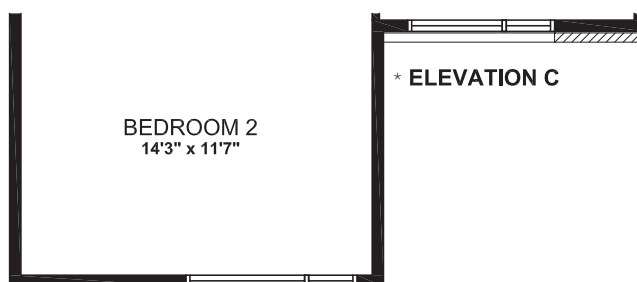

CAPELLA

2282
SQ. FT.

Square footage includes
finished basement

ELV A

3+ 

2.5+ 

LOT SIZE
35'

GROUND

CAPELLA

2282
SQ. FT.

Square footage includes
finished basement

ELV A

3+ 

2.5+ 

LOT SIZE
35'

SECOND

SECOND FLOOR
ELEVATION A

* Elevation B & C are not available in Russell Trails

CAPELLA

2282
SQ. FT.

Square footage includes
finished basement

ELV A

3+ 

2.5+ 

OPTIONAL EXTENDED RECREATION ROOM

OPTIONAL 4 BEDROOM

2282
SQ. FT.

Square footage includes finished basement

ELV A

3+ 

2.5+ 

LOT SIZE
35'