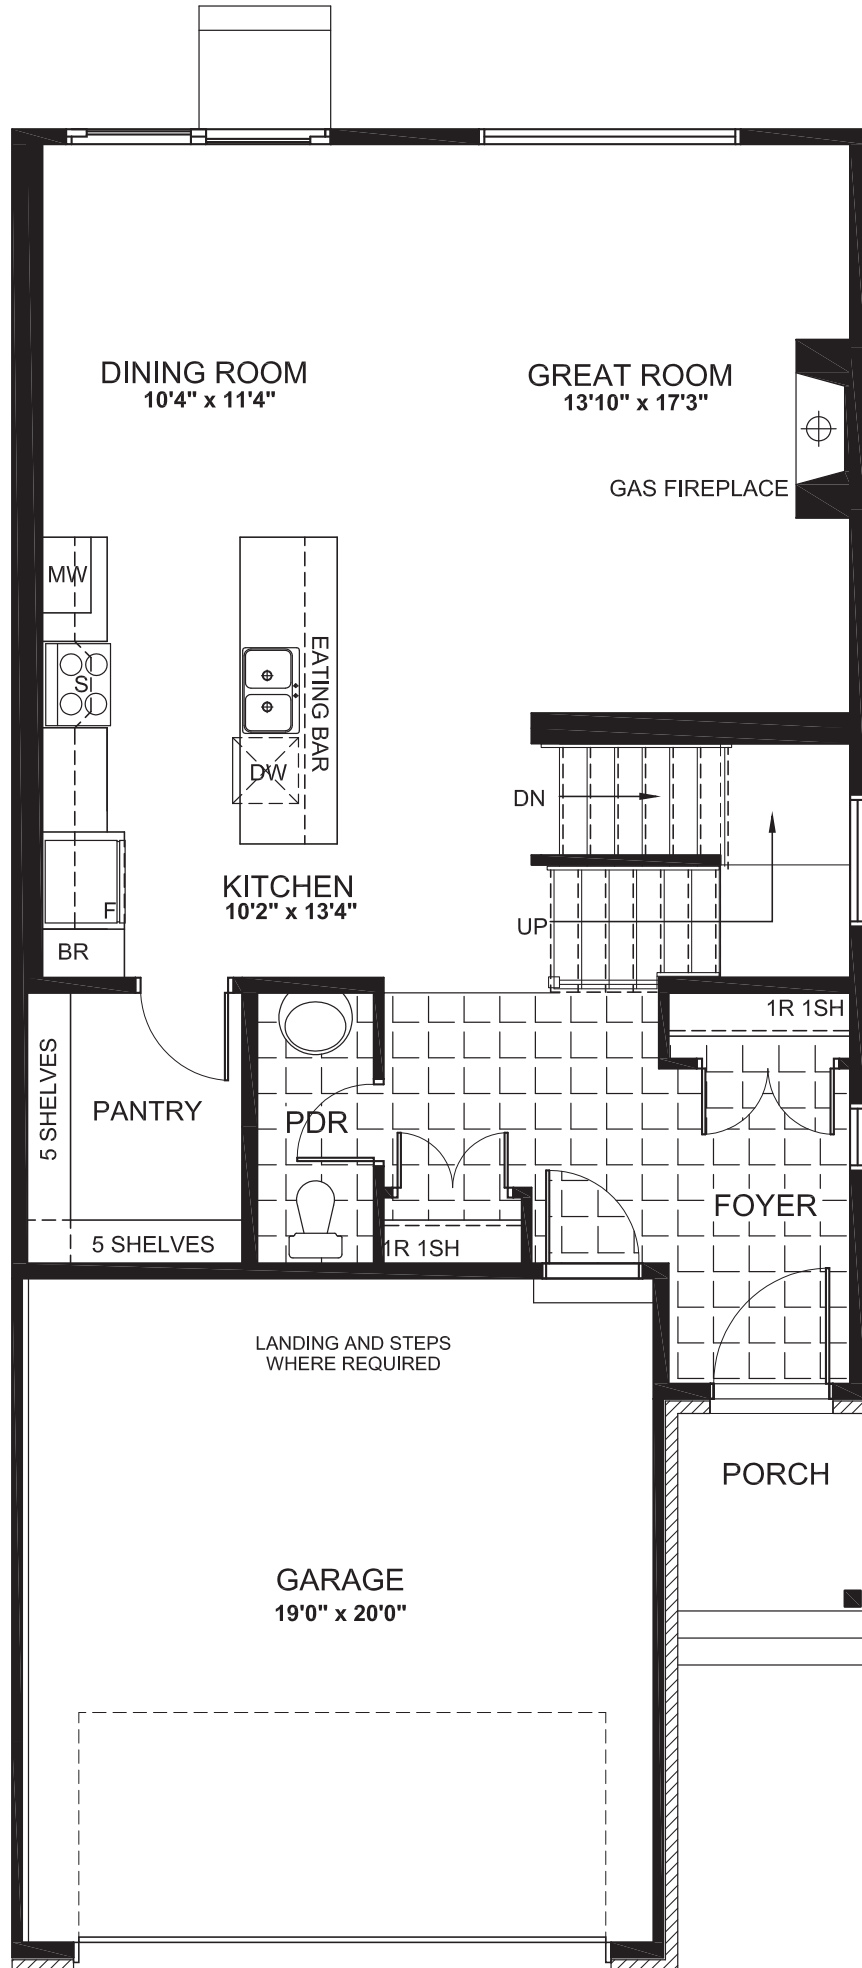

CAPELLA

2282
SQ. FT.

Square footage includes
finished basement

ELV A

3+ 

2.5+ 

LOT SIZE
35'

GROUND

CAPELLA

2282
SQ. FT.

Square footage includes
finished basement

ELV A

3+ 

2.5+ 

LOT SIZE
35'

SECOND

SECOND FLOOR
ELEVATION A

* Elevation B & C are not available in Russell Trails

CAPELLA

2282
SQ. FT.

Square footage includes
finished basement

ELV A

3+ 

2.5+ 

LOT SIZE
35'

BASEMENT

TARTAN

*Optional basement bedroom includes finished standard floor, walls, ceiling, door and closet.

CAPELLA

OPTIONAL PREP KITCHEN

OPTIONAL BASEMENT BEDROOM WITH RECREATION ROOM

OPTIONAL ENSUITE 2