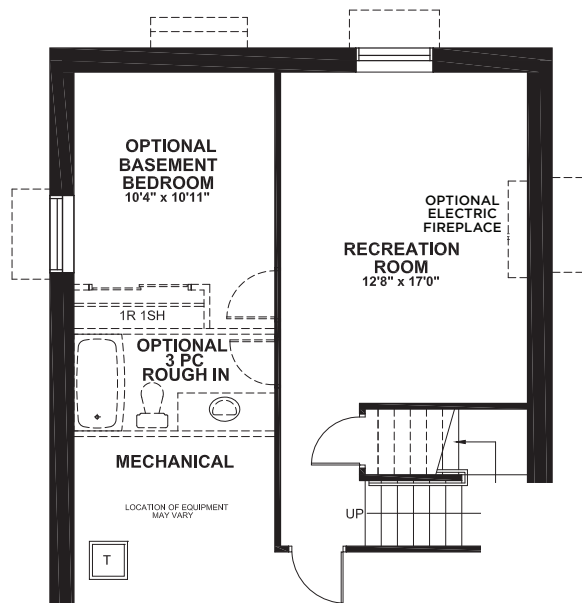

CAPELLA

2282
SQ. FT.

Square footage includes
finished basement

ELV A

3+ 

2.5+ 

LOT SIZE
35'

GROUND

SECOND FLOOR
ELEVATION A

* Elevation B & C are not available in Russell Trails

CAPELLA

2282
SQ. FT.

Square footage includes
finished basement

ELV A

3+ 

2.5+ 

LOT SIZE
35'

BASEMENT

TARTAN

*Optional basement bedroom includes finished standard floor, walls, ceiling, door and closet.

CAPELLA

OPTIONAL PREP KITCHEN

OPTIONAL BASEMENT BEDROOM WITH RECREATION ROOM

OPTIONAL ENSUITE 2

OPTIONAL EXTENDED RECREATION ROOM

OPTIONAL 4 BEDROOM

2282
SQ. FT.

Square footage includes finished basement

ELV A

3+ 

2.5+ 

LOT SIZE
35'