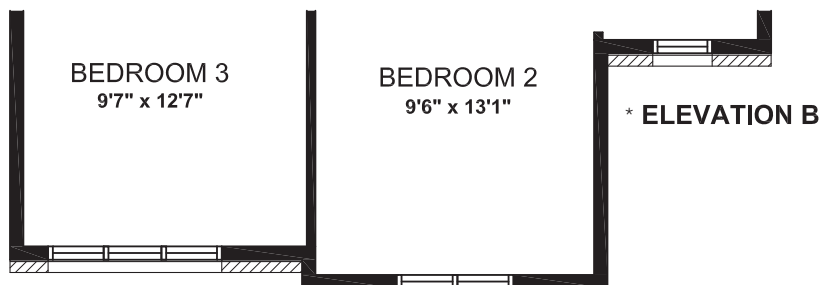

SIRIUS

2635
SQ. FT.

Square footage includes
finished basement

ELV A

4+ 

2.5+ 

LOT SIZE
35'

GROUND

SIRIUS

2635
SQ. FT.

Square footage includes
finished basement

ELV A

4+ 

2.5+ 

LOT SIZE
35'

SECOND

* Elevation B & C are not available in Russell Trails

SIRIUS

2635
SQ. FT.

Square footage includes
finished basement

ELV A

4+ 

2.5+ 

LOT SIZE
35'