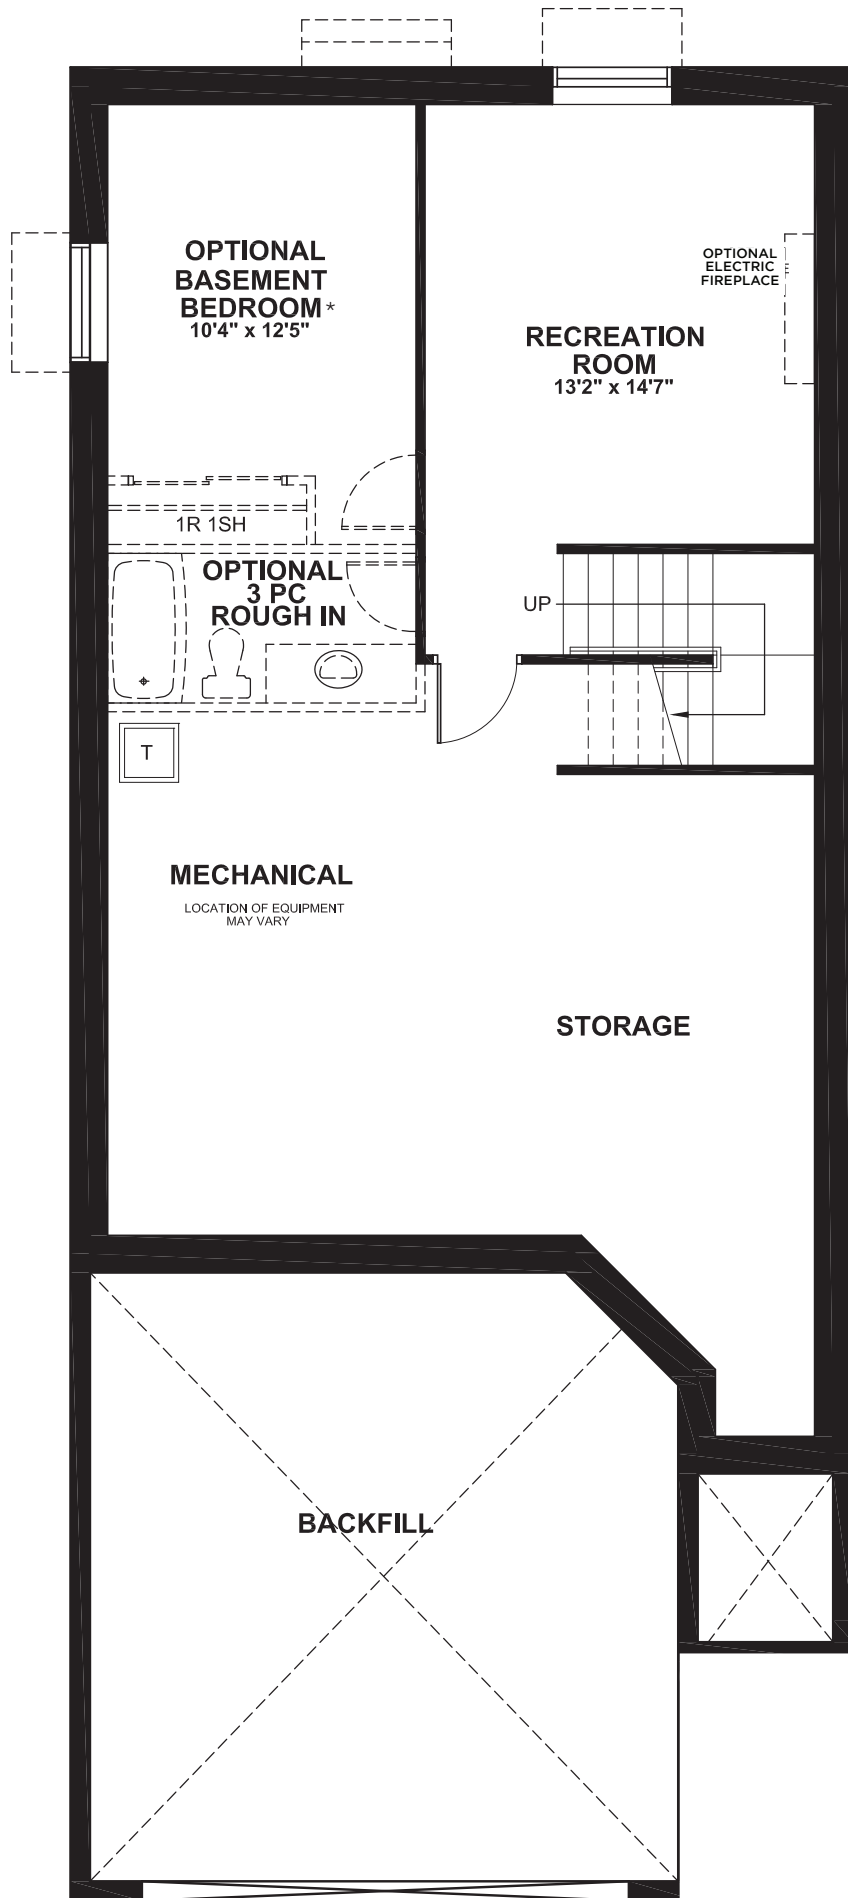

SIRIUS

2635
SQ. FT.

Square footage includes
finished basement

ELV A

4+ 

2.5+ 

LOT SIZE
35'

GROUND

SIRIUS

2635
SQ. FT.

Square footage includes
finished basement

ELV A

4+ 

2.5+ 

LOT SIZE
35'

SECOND

* Elevation B & C are not available in Russell Trails

SIRIUS

2635
SQ. FT.

Square footage includes
finished basement

ELV A

4+ 

2.5+ 

LOT SIZE
35'

BASEMENT

TARTAN

*Optional basement bedroom includes finished standard floor, walls, ceiling, door and closet.

SIRIUS

2635
SQ. FT.

Square footage includes
finished basement

ELV A

4+ 