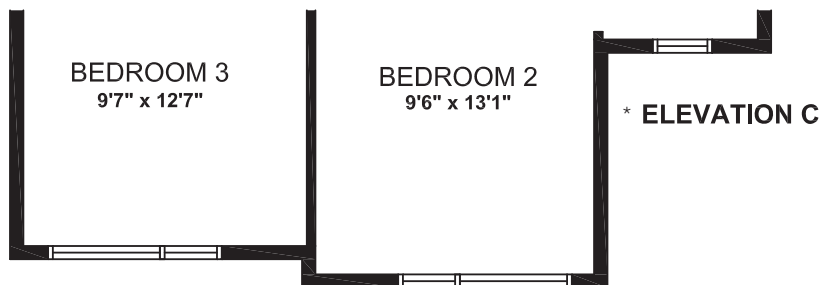

SIRIUS

2635
SQ. FT.

Square footage includes
finished basement

ELV A

4+ 

2.5+ 

LOT SIZE
35'

GROUND

SIRIUS

2635
SQ. FT.

Square footage includes
finished basement

ELV A

4+ 

2.5+ 

LOT SIZE
35'

SECOND

* Elevation B & C are not available in Russell Trails

SIRIUS

2635
SQ. FT.

Square footage includes
finished basement

ELV A

4+ 

2.5+ 

LOT SIZE
35'

2.5+ 

LOT SIZE
35'

OPTIONS

OPTIONAL ENSUITE 2 WITH 4 BEDROOM

OPTIONAL ENSUITE 2 WITH 5 BEDROOM

OPTIONAL PREP KITCHEN

OPTIONAL 5 BEDROOM INCLUDES BATH 2

OPTIONAL EXTENDED RECREATION ROOM