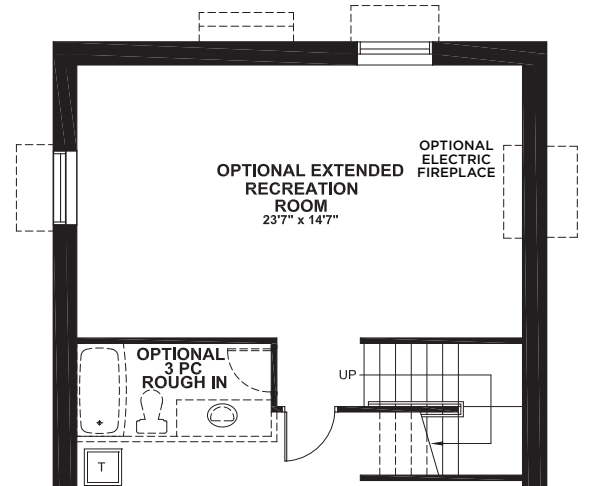

SIRIUS

2635
SQ. FT.

Square footage includes
finished basement

ELV A

4+ 

2.5+ 

LOT SIZE
35'

SECOND

* Elevation B & C are not available in Russell Trails

SIRIUS

2635
SQ. FT.

Square footage includes
finished basement

ELV A

4+ 

2.5+ 

LOT SIZE
35'

2.5+ 

LOT SIZE
35'

OPTIONS

OPTIONAL ENSUITE 2 WITH 4 BEDROOM

OPTIONAL ENSUITE 2 WITH 5 BEDROOM

OPTIONAL PREP KITCHEN

OPTIONAL 5 BEDROOM INCLUDES BATH 2

OPTIONAL EXTENDED RECREATION ROOM

OPTIONAL BASEMENT BEDROOM WITH RECREATION ROOM