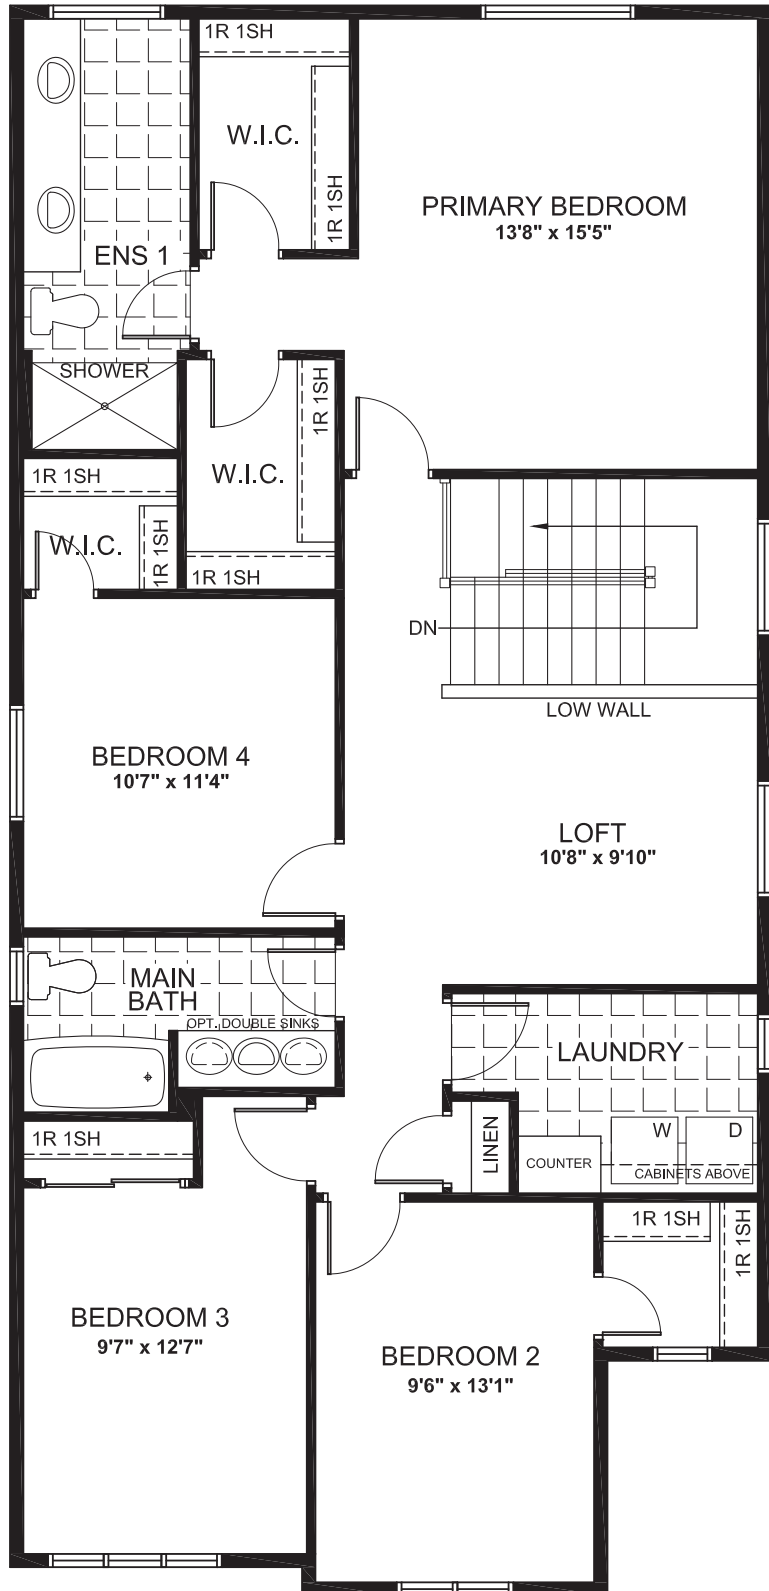

SIRIUS

2635
SQ. FT.

Square footage includes
finished basement

ELV A

4+ 

2.5+ 

LOT SIZE
35'

GROUND

SIRIUS

2635
SQ. FT.

Square footage includes
finished basement

ELV A

4+ 

2.5+ 

LOT SIZE
35'

SECOND

* Elevation B & C are not available in Russell Trails

SIRIUS

2635
SQ. FT.

Square footage includes
finished basement

ELV A

4+ 

2.5+ 

LOT SIZE
35'

BASEMENT

TARTAN

*Optional basement bedroom includes finished standard floor, walls, ceiling, door and closet.

SIRIUS

2635
SQ. FT.

Square footage includes
finished basement

ELV A

4+ 