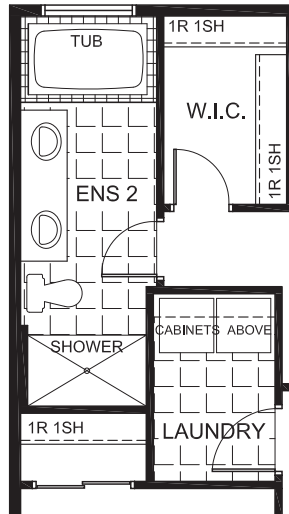

SIRIUS

2635
SQ. FT.

Square footage includes
finished basement

ELV A

4+ 

2.5+ 

LOT SIZE
35'

SECOND

BASEMENT

TARTAN

*Optional basement bedroom includes finished standard floor, walls, ceiling, door and closet.

SIRIUS

2635
SQ. FT.

Square footage includes
finished basement

ELV A

4+ 

2.5+ 

LOT SIZE
35'

OPTIONS

OPTIONAL ENSUITE 2 WITH 4 BEDROOM

OPTIONAL ENSUITE 2 WITH 5 BEDROOM

OPTIONAL PREP KITCHEN

OPTIONAL 5 BEDROOM INCLUDES BATH 2

OPTIONAL EXTENDED RECREATION ROOM

OPTIONAL BASEMENT BEDROOM WITH RECREATION ROOM