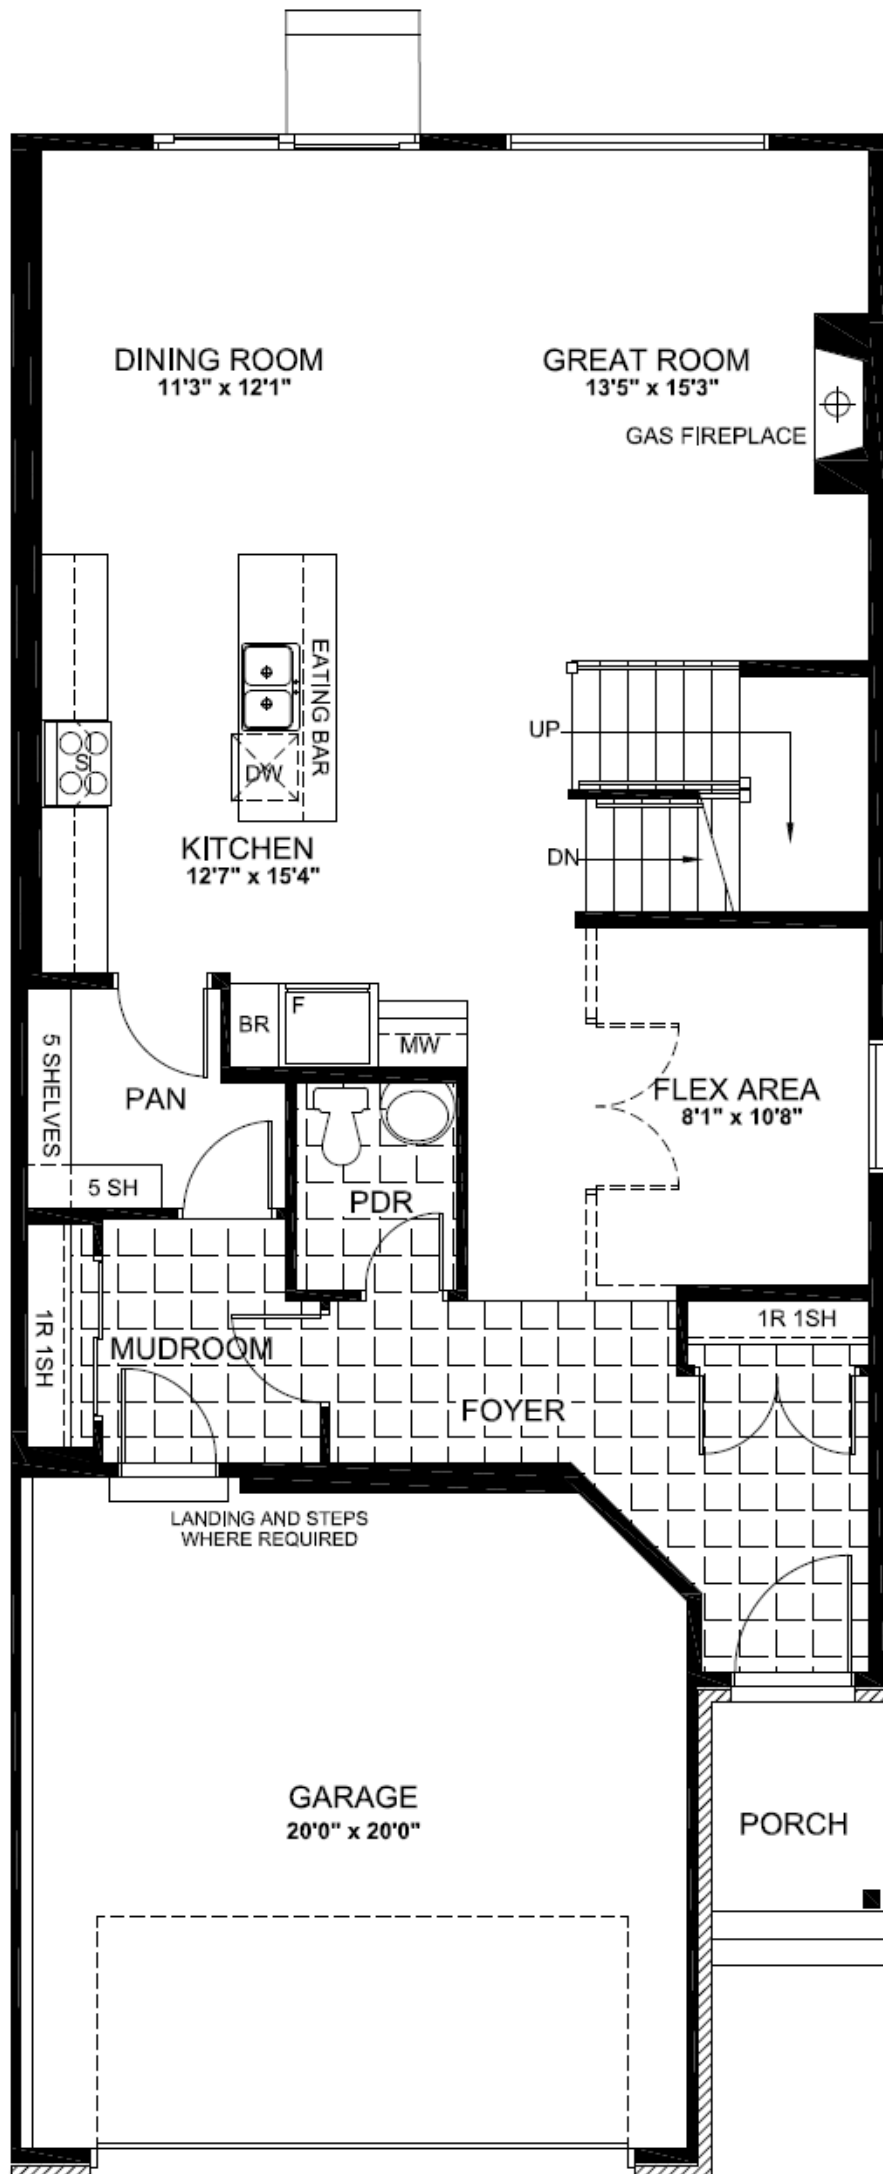

SIRIUS

2635
SQ. FT.

Square footage includes
finished basement

ELV A

4+ 

2.5+ 

LOT SIZE
35'

GROUND

SIRIUS

2635
SQ. FT.

Square footage includes
finished basement

ELV A

4+ 

2.5+ 

LOT SIZE
35'

SECOND

* Elevation B & C are not available in Russell Trails

SIRIUS

2635
SQ. FT.

Square footage includes
finished basement

ELV A

4+ 

2.5+ 

LOT SIZE
35'

2.5+ 

LOT SIZE
35'

OPTIONS

OPTIONAL ENSUITE 2 WITH 4 BEDROOM

OPTIONAL ENSUITE 2 WITH 5 BEDROOM

OPTIONAL PREP KITCHEN

OPTIONAL 5 BEDROOM INCLUDES BATH 2

OPTIONAL EXTENDED RECREATION ROOM