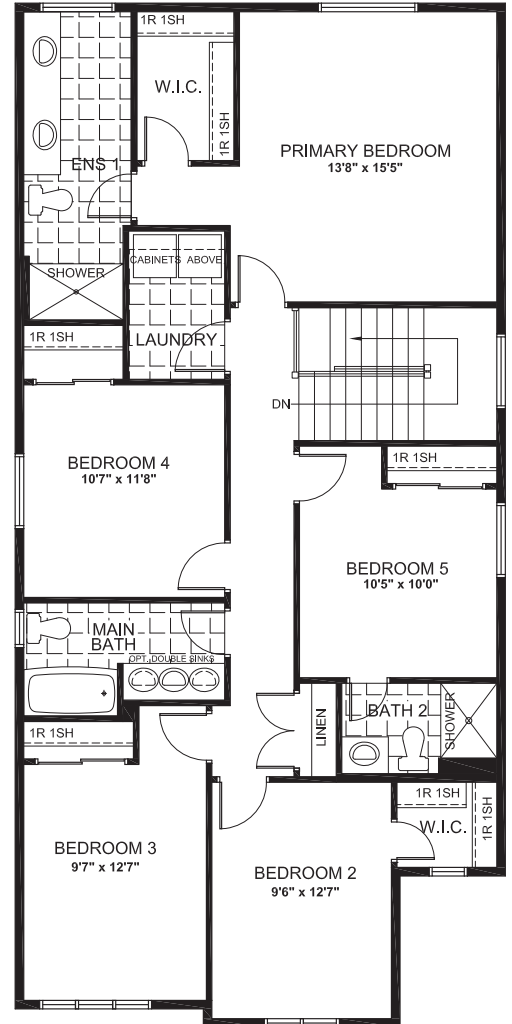

SIRIUS

2635
SQ. FT.

Square footage includes
finished basement

ELV A

4+ 

2.5+ 

LOT SIZE
35'

GROUND

SIRIUS

2635
SQ. FT.

Square footage includes
finished basement

ELV A

4+ 

2.5+ 

LOT SIZE
35'

SECOND

2.5+ 

LOT SIZE
35'

OPTIONS

OPTIONAL ENSUITE 2 WITH 4 BEDROOM

OPTIONAL ENSUITE 2 WITH 5 BEDROOM

OPTIONAL PREP KITCHEN

OPTIONAL 5 BEDROOM INCLUDES BATH 2

OPTIONAL EXTENDED RECREATION ROOM

OPTIONAL BASEMENT BEDROOM WITH RECREATION ROOM