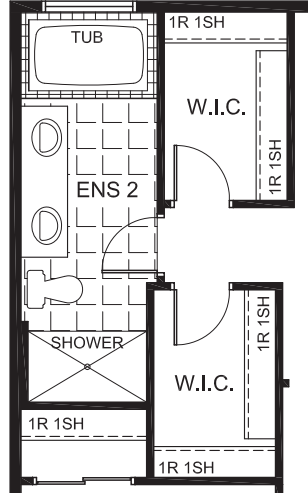

SIRIUS

2635
SQ. FT.

Square footage includes
finished basement

ELV A

4+ 

2.5+ 

LOT SIZE
35'

SECOND

* Elevation B & C are not available in Russell Trails

SIRIUS

2635
SQ. FT.

Square footage includes
finished basement

ELV A

4+ 

2.5+ 

LOT SIZE
35'

BASEMENT

TARTAN

*Optional basement bedroom includes finished standard floor, walls, ceiling, door and closet.

SIRIUS

2635
SQ. FT.

Square footage includes
finished basement

ELV A

4+ 

2.5+ 

LOT SIZE
35'

OPTIONS

OPTIONAL ENSUITE 2 WITH 4 BEDROOM

OPTIONAL ENSUITE 2 WITH 5 BEDROOM

OPTIONAL PREP KITCHEN

OPTIONAL 5 BEDROOM INCLUDES BATH 2

OPTIONAL EXTENDED RECREATION ROOM