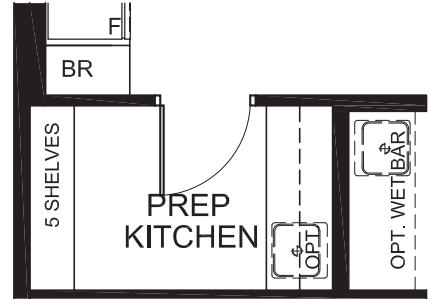

4+ 

2.5+ 

LOT SIZE
35'

BASEMENT

TARTAN

*Optional basement bedroom includes finished standard floor, walls, ceiling, door and closet.

VEGA

2980
SQ. FT.

Square footage includes
finished basement

ELV A

4+ 

2.5+ 

LOT SIZE
35'

OPTIONS

OPTIONAL ENSUITE 2

OPTIONAL PREP KITCHEN