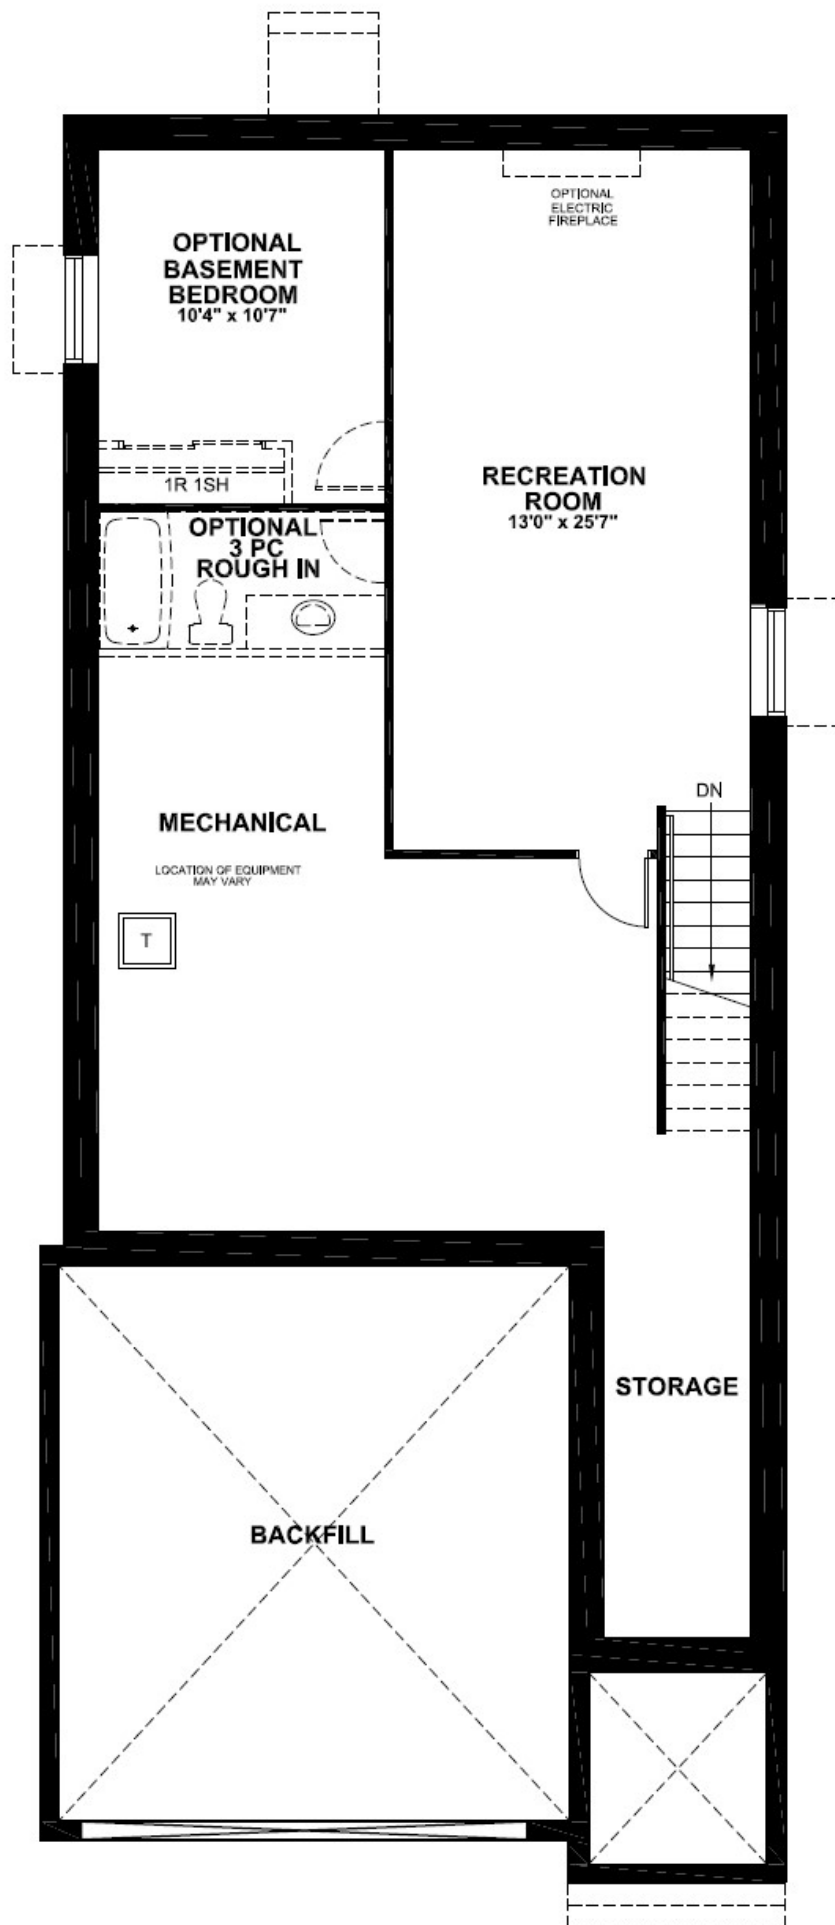

VEGA

2980
SQ. FT.

Square footage includes
finished basement

ELV A

4+ 

2.5+ 

LOT SIZE
35'

SECOND

ELEVATION A

* ELEVATION B

* ELEVATION C

* Elevation B & C are not available in Russell Trails

VEGA

2980
SQ. FT.

Square footage includes
finished basement

ELV A

4+ 

2.5+ 

LOT SIZE
35'

BASEMENT

TARTAN

*Optional basement bedroom includes finished standard floor, walls, ceiling, door and closet.

VEGA

2980
SQ. FT.

Square footage includes
finished basement

ELV A

4+ 

2.5+ 

LOT SIZE
35'

OPTIONS

OPTIONAL ENSUITE 2

OPTIONAL PREP KITCHEN