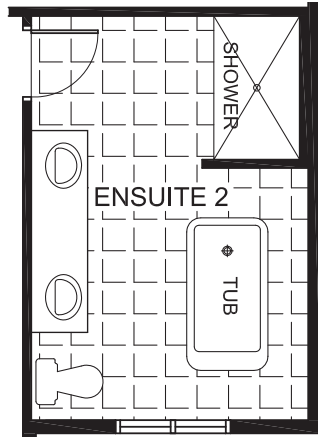

4+ 

2.5+ 

LOT SIZE
35'

BASEMENT

TARTAN

*Optional basement bedroom includes finished standard floor, walls, ceiling, door and closet.

VEGA

2980
SQ. FT.

Square footage includes
finished basement

ELV A

4+ 

2.5+ 

LOT SIZE
35'

OPTIONS

OPTIONAL ENSUITE 2

OPTIONAL PREP KITCHEN

OPTIONAL EXTENDED RECREATION ROOM

OPTIONAL GUEST SUITE AND BATH 3

OPTIONAL 5TH BEDROOM AND BATH 2