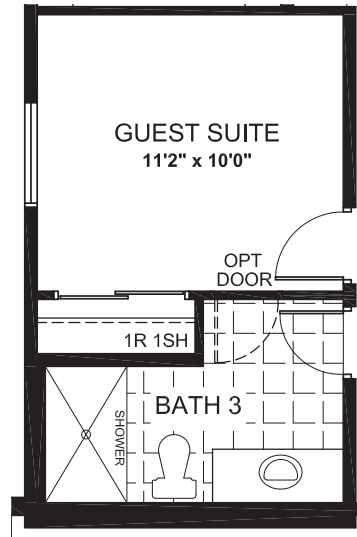

4+ 

2.5+ 

LOT SIZE
35'

BASEMENT

TARTAN

*Optional basement bedroom includes finished standard floor, walls, ceiling, door and closet.

VEGA

2980
SQ. FT.

Square footage includes
finished basement

ELV A

4+ 

2.5+ 

LOT SIZE
35'

OPTIONS

OPTIONAL ENSUITE 2

OPTIONAL PREP KITCHEN

OPTIONAL EXTENDED RECREATION ROOM

OPTIONAL GUEST SUITE AND BATH 3

OPTIONAL 5TH BEDROOM AND BATH 2