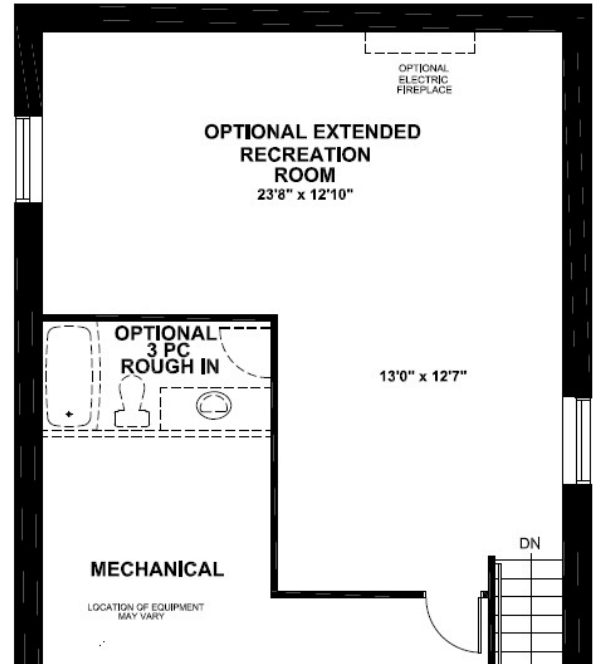

VEGA

2980
SQ. FT.

Square footage includes
finished basement

ELV A

4+ 

2.5+ 

LOT SIZE
35'

SECOND

4+ 

2.5+ 

LOT SIZE
35'

BASEMENT

TARTAN

*Optional basement bedroom includes finished standard floor, walls, ceiling, door and closet.

VEGA

2980
SQ. FT.

Square footage includes
finished basement

ELV A

4+ 

2.5+ 

LOT SIZE
35'

OPTIONS

OPTIONAL ENSUITE 2

OPTIONAL PREP KITCHEN

OPTIONAL EXTENDED RECREATION ROOM

OPTIONAL GUEST SUITE AND BATH 3

OPTIONAL 5TH BEDROOM AND BATH 2