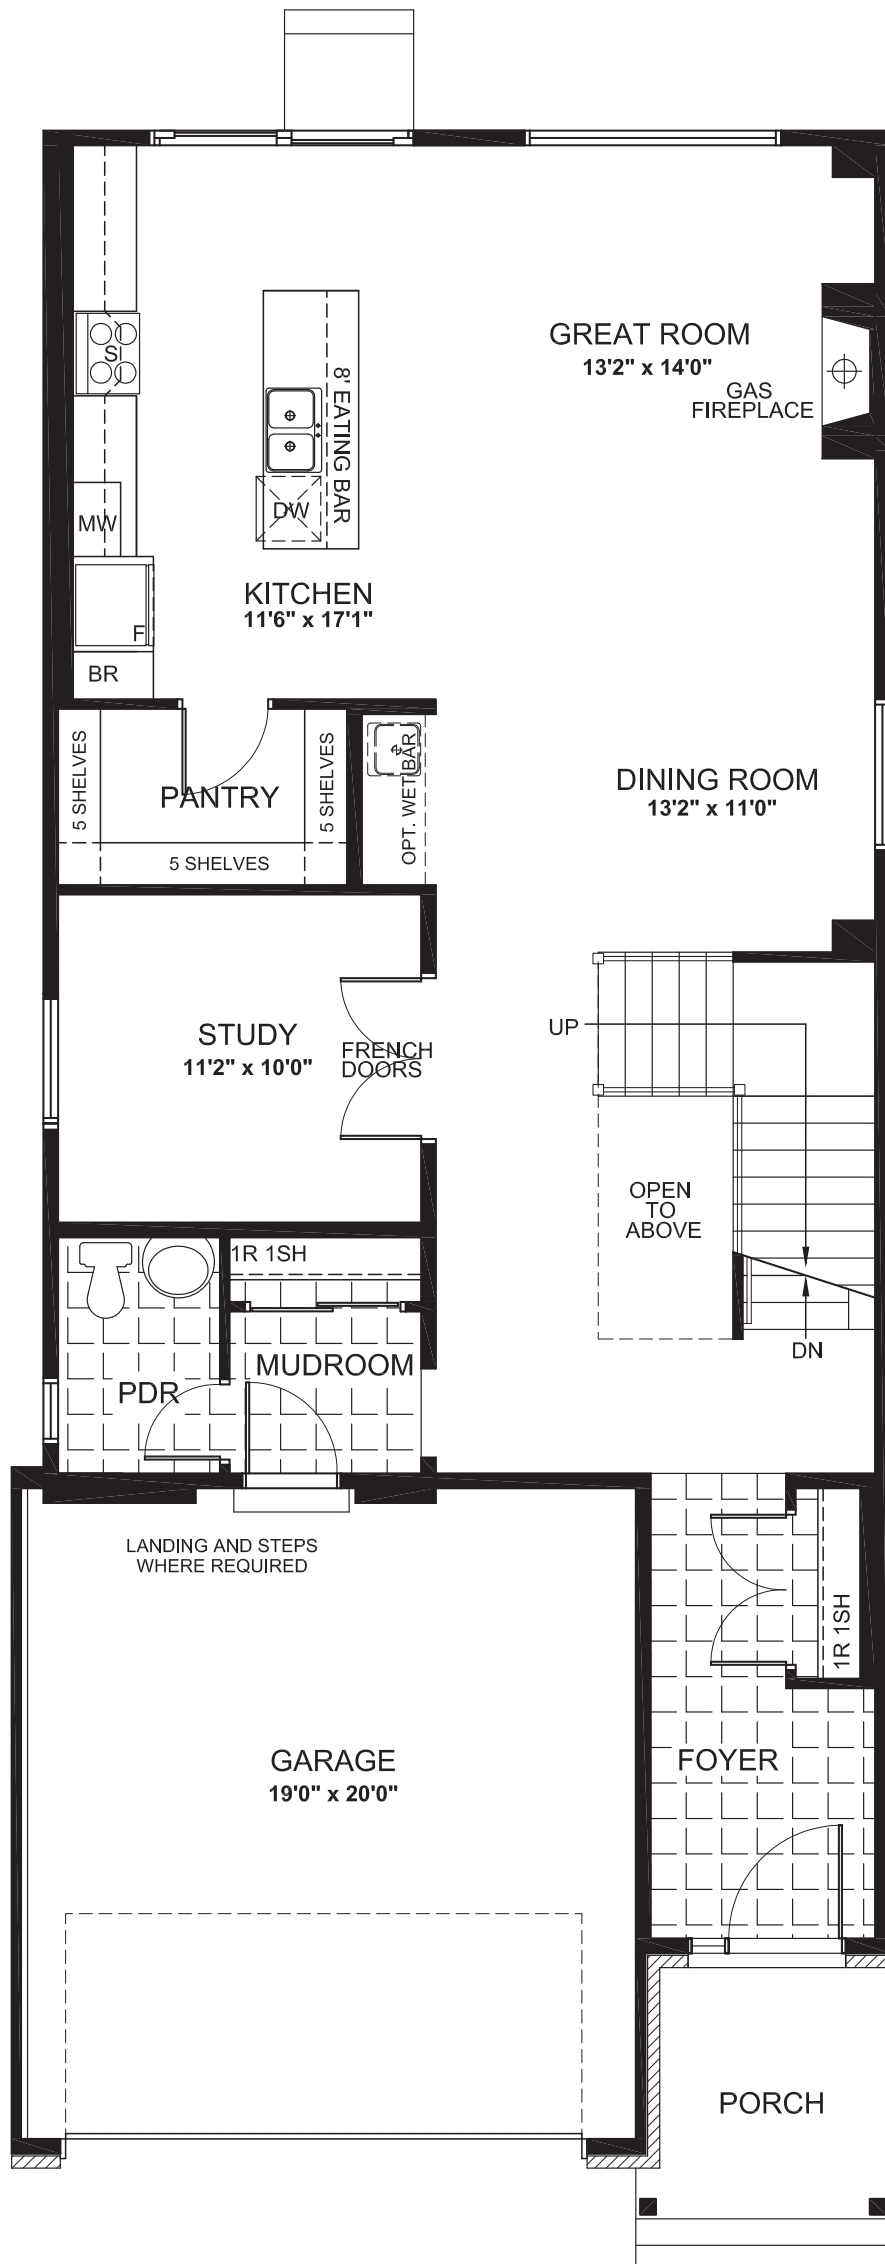

VEGA

2980
SQ. FT.

Square footage includes
finished basement

ELV A

4+ 

2.5+ 

LOT SIZE
35'

GROUND

VEGA

2980
SQ. FT.

Square footage includes
finished basement

ELV A

4+ 

2.5+ 

LOT SIZE
35'

SECOND

ELEVATION A

* ELEVATION B

* ELEVATION C

* Elevation B & C are not available in Russell Trails

VEGA

2980
SQ. FT.

Square footage includes
finished basement

ELV A

4+ 

2.5+ 

LOT SIZE
35'

BASEMENT

TARTAN

*Optional basement bedroom includes finished standard floor, walls, ceiling, door and closet.

VEGA

2980
SQ. FT.