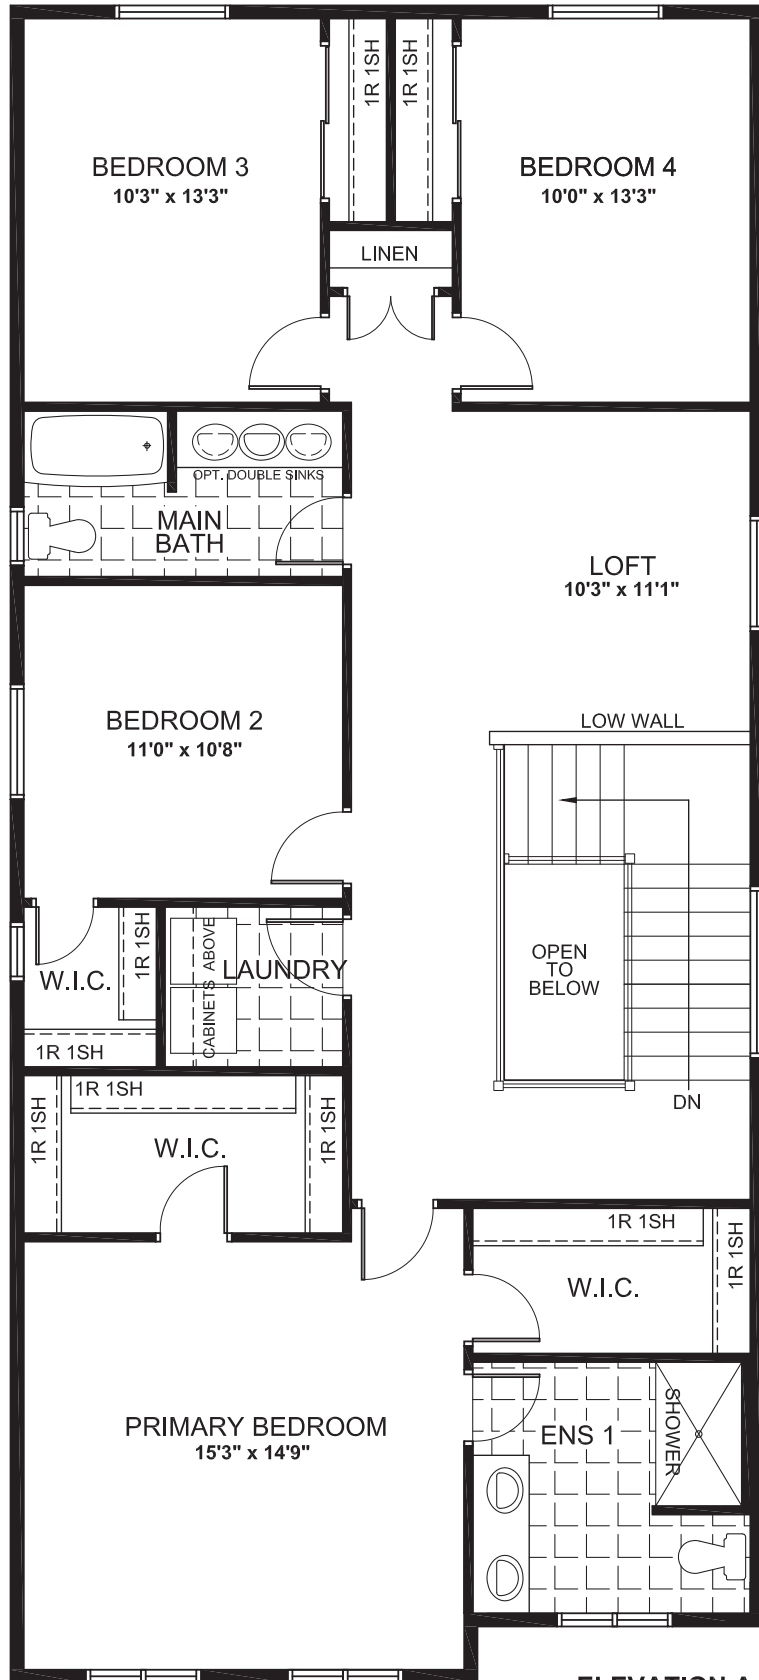

VEGA

2980
SQ. FT.

Square footage includes
finished basement

ELV A

4+ 

2.5+ 

LOT SIZE
35'

GROUND

VEGA

2980
SQ. FT.

Square footage includes
finished basement

ELV A

4+ 

2.5+ 

LOT SIZE
35'

SECOND

ELEVATION A

* ELEVATION B

* ELEVATION C

* Elevation B & C are not available in Russell Trails

VEGA

2980
SQ. FT.

Square footage includes
finished basement

ELV A

4+ 

2.5+ 

LOT SIZE
35'

BASEMENT

TARTAN

*Optional basement bedroom includes finished standard floor, walls, ceiling, door and closet.

VEGA

2980
SQ. FT.