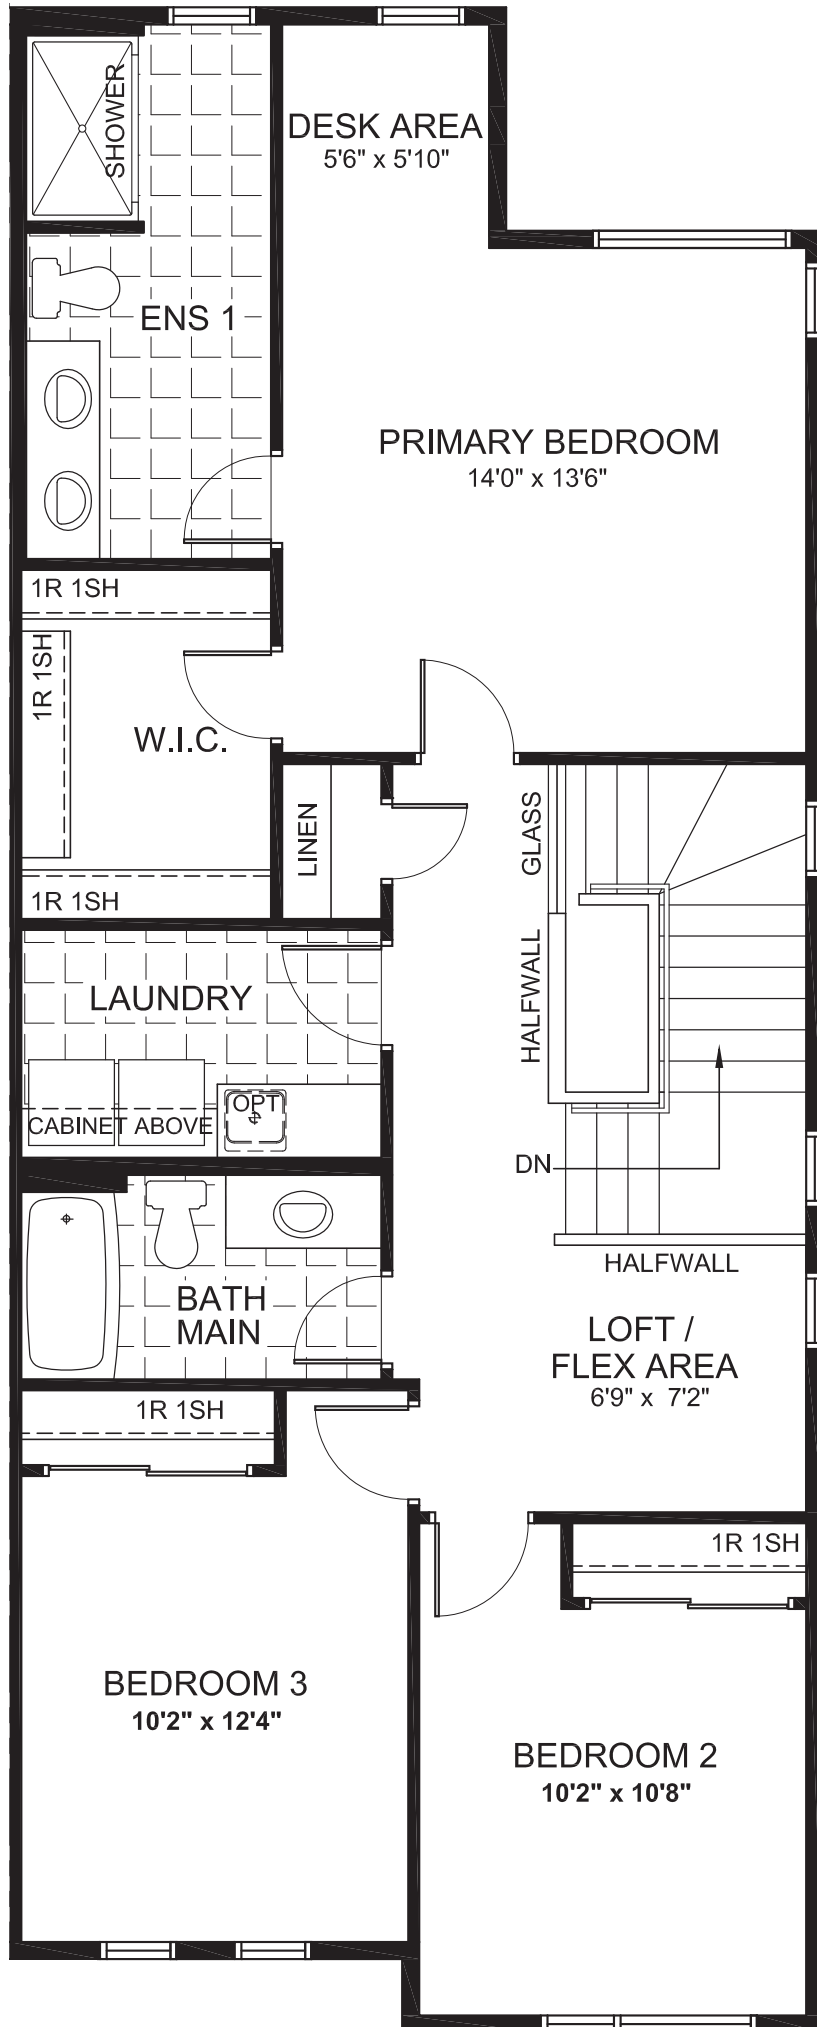

WY

2358
SQ. FT.

Square footage includes
finished basement

3+ 

2.5+ 

GROUND

IVY

2358
SQ. FT.

Square footage includes
finished basement

3+ 

2.5+ 

SECOND

WY

2358
SQ. FT.

Square footage includes
finished basement

3+ 

2.5+ 

BASEMENT

WY

2358
SQ. FT.

Square footage includes
finished basement

3+ 

2.5+ 

OPTIONS