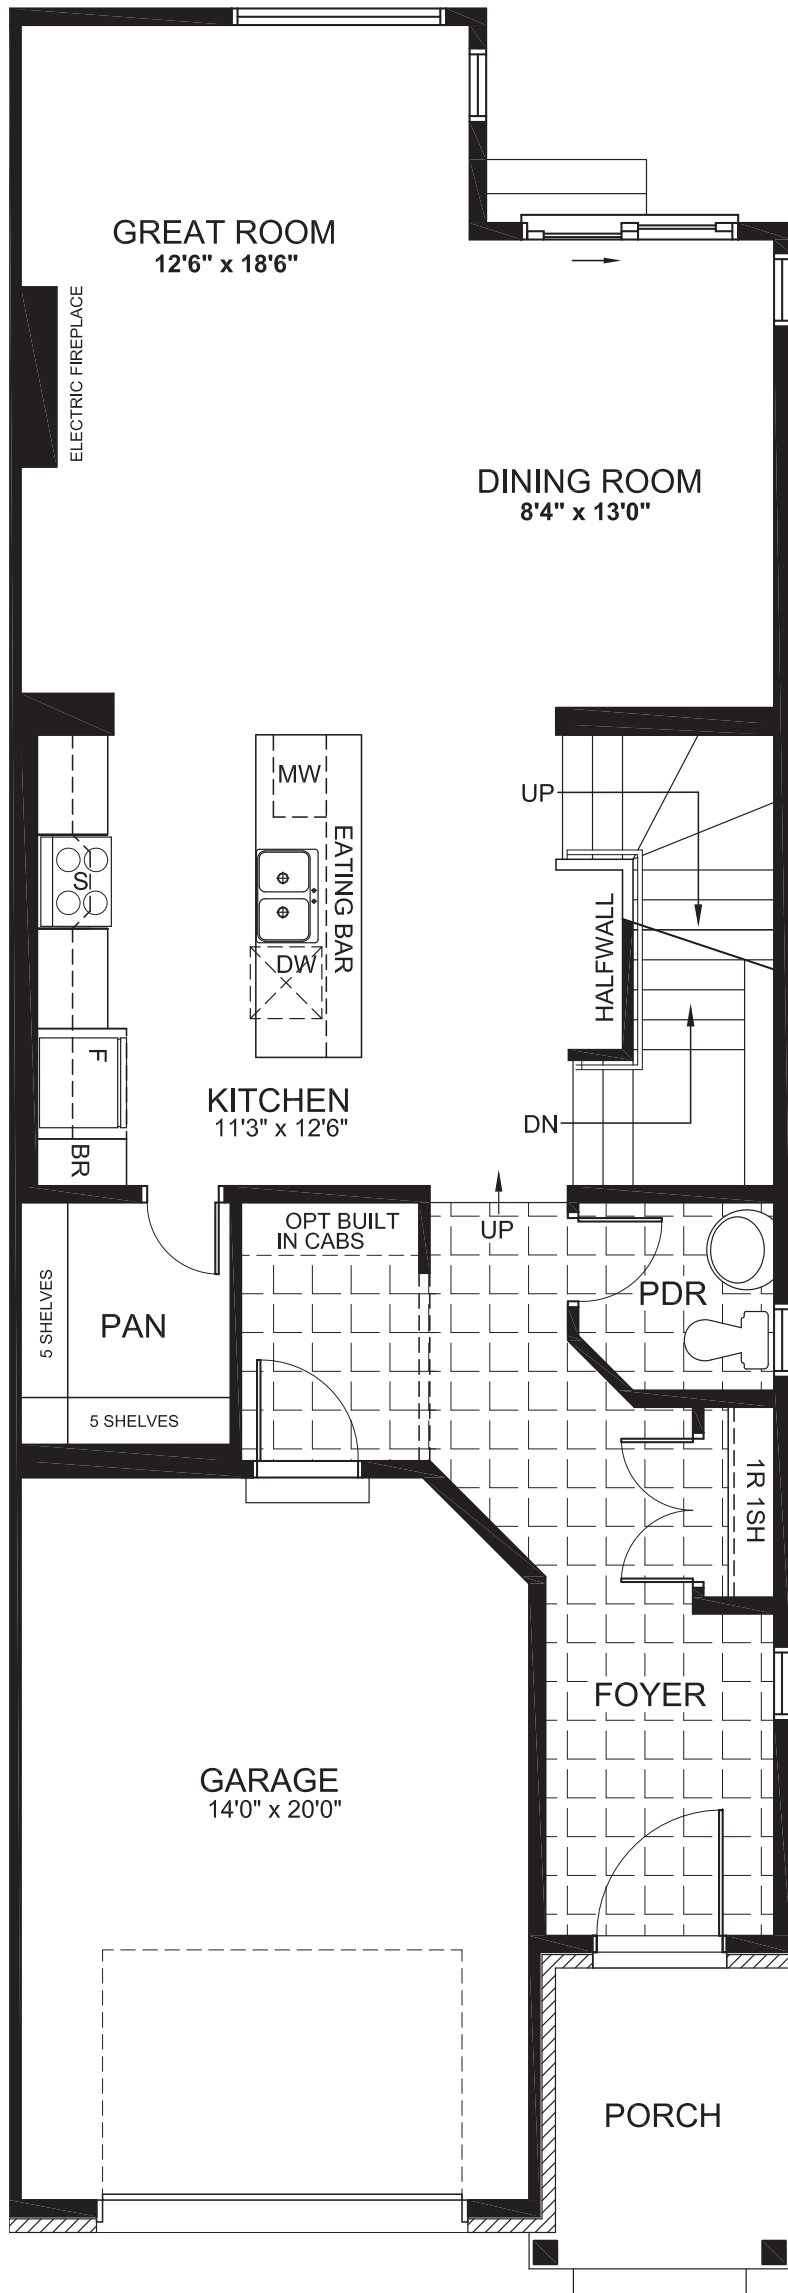

WY

2358
SQ. FT.

Square footage includes
finished basement

3+ 

2.5+ 

GROUND

IVY

2358
SQ. FT.

Square footage includes
finished basement

3+ 

2.5+ 

SECOND

WY

2358
SQ. FT.

Square footage includes
finished basement

3+ 

2.5+ 

BASEMENT

WY

2358
SQ. FT.

Square footage includes
finished basement

3+ 

2.5+ 

OPTIONS