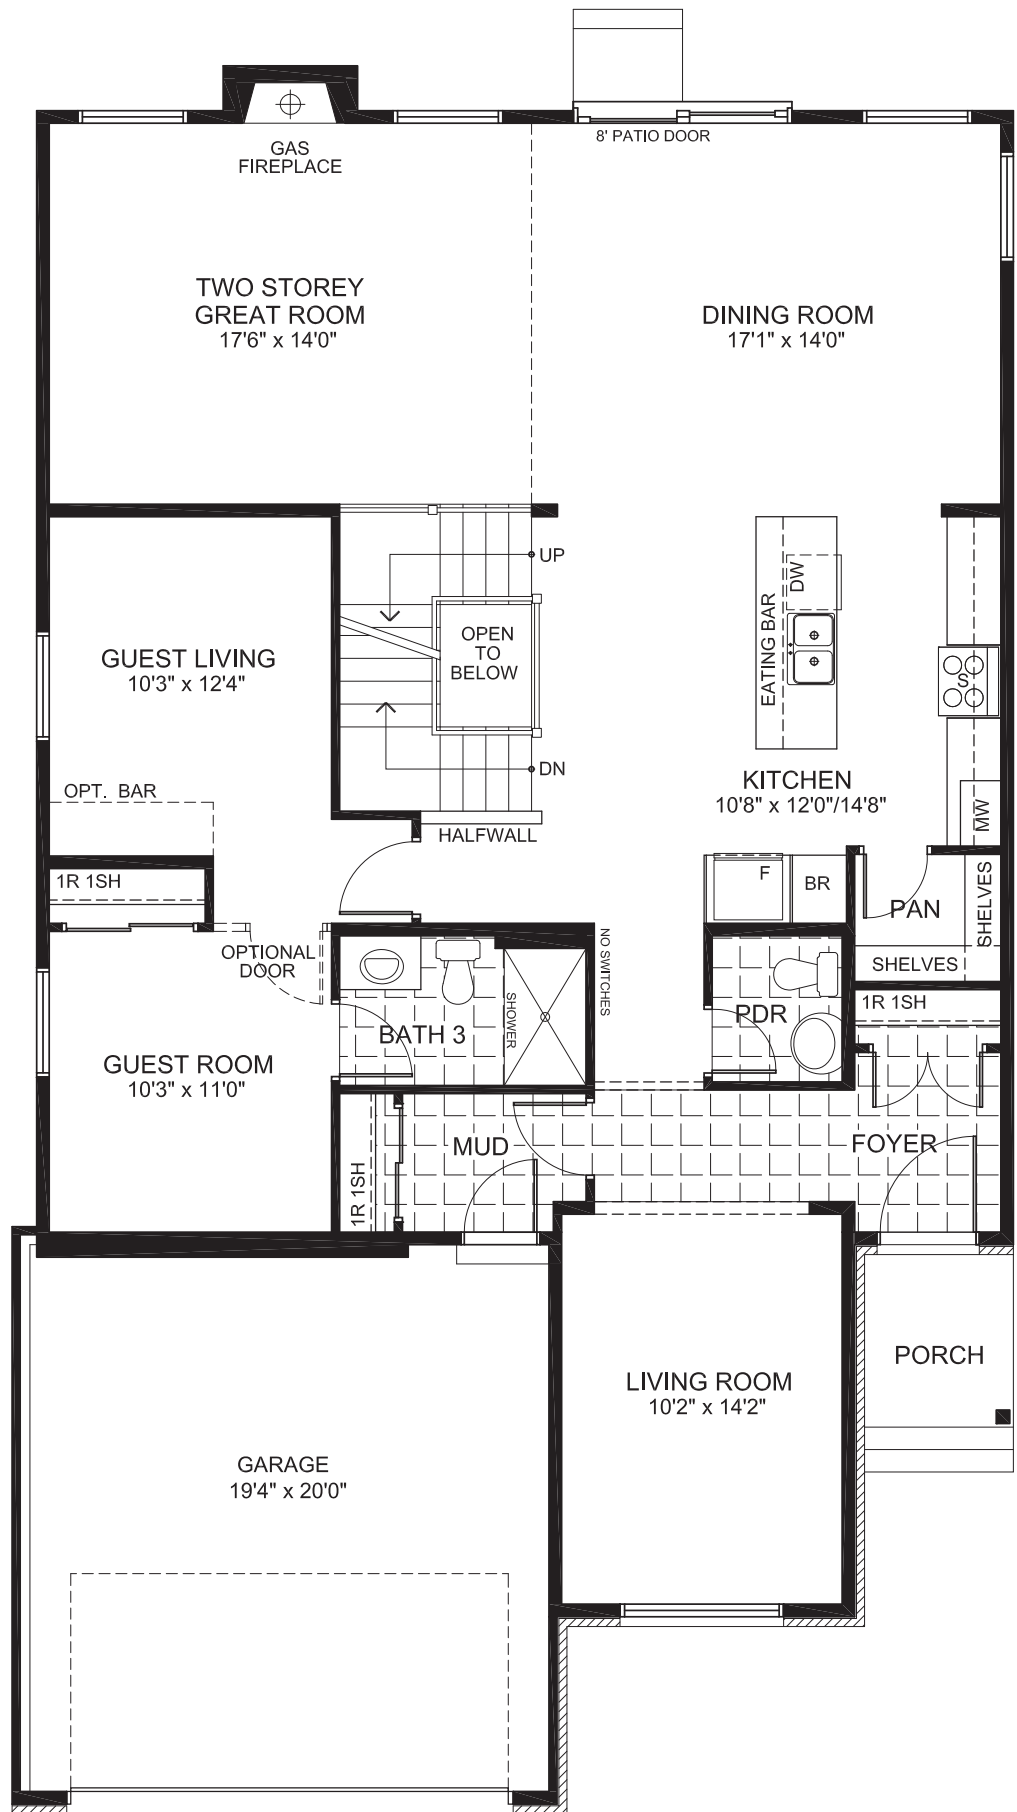

BRADSHAW

3413
SQ. FT.

Square footage includes
finished basement

ELV A

4+ 

3.5+ 

LOT SIZE
44'

GROUND

TARTAN

BRADSHAW

3413
SQ. FT.

Square footage includes
finished basement

ELV A

4+ 

3.5+ 

LOT SIZE
44'

SECOND

ELEVATION B
ELEVATION C

BRADSHAW

3413
SQ. FT.

Square footage includes
finished basement

ELV A

4+ 

3.5+ 

LOT SIZE
44'

BASEMENT

BRADSHAW

3413
SQ. FT.

Square footage includes
finished basement

ELV A

4+ 

3.5+ 