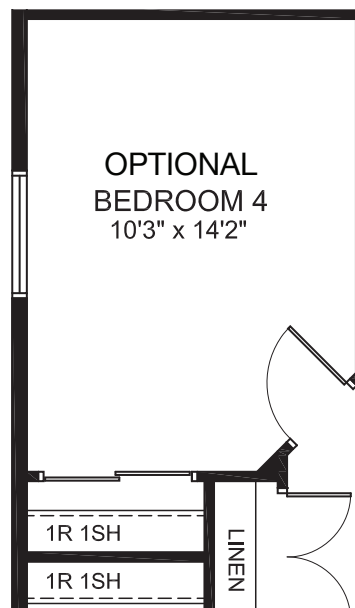

BRADSHAW

3413
SQ. FT.

Square footage includes
finished basement

ELV A

4+ 

3.5+ 

LOT SIZE
44'

GROUND

SECOND

ELEVATION B
ELEVATION C

BRADSHAW

3413
SQ. FT.

Square footage includes
finished basement

ELV A

4+ 

3.5+ 

LOT SIZE
44'

BASEMENT

BRADSHAW

3413
SQ. FT.

Square footage includes
finished basement

ELV A

4+ 

3.5+ 

LOT SIZE
44'

OPTIONS

OPTIONAL SECOND FLOOR 4 BEDROOM

OPTIONAL BASEMENT BEDROOM

OPTIONAL EXTENDED RECREATION ROOM