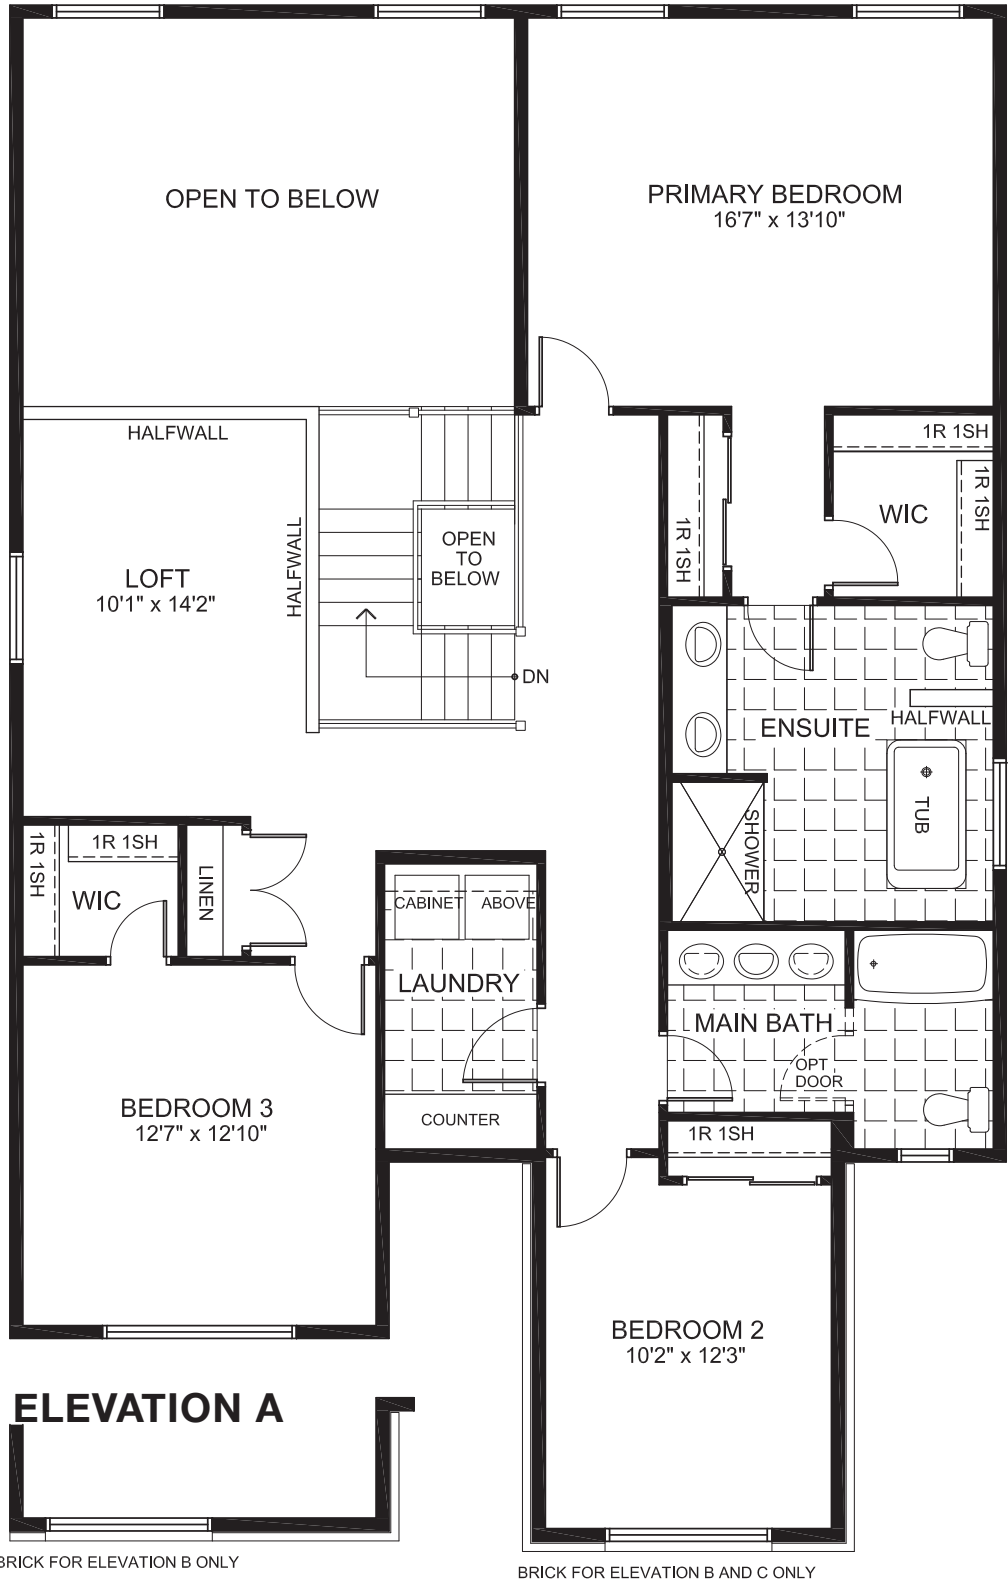

BRADSHAW

3413
SQ. FT.

Square footage includes
finished basement

ELV A

4+ 

3.5+ 

LOT SIZE
44'

GROUND

TARTAN

BRADSHAW

3413
SQ. FT.

Square footage includes
finished basement

ELV A

4+ 

3.5+ 

LOT SIZE
44'

SECOND

ELEVATION B
ELEVATION C

BRADSHAW

3413
SQ. FT.

Square footage includes
finished basement

ELV A

4+ 

3.5+ 

LOT SIZE
44'

BASEMENT

BRADSHAW

3413
SQ. FT.

Square footage includes
finished basement

ELV A

4+ 

3.5+ 