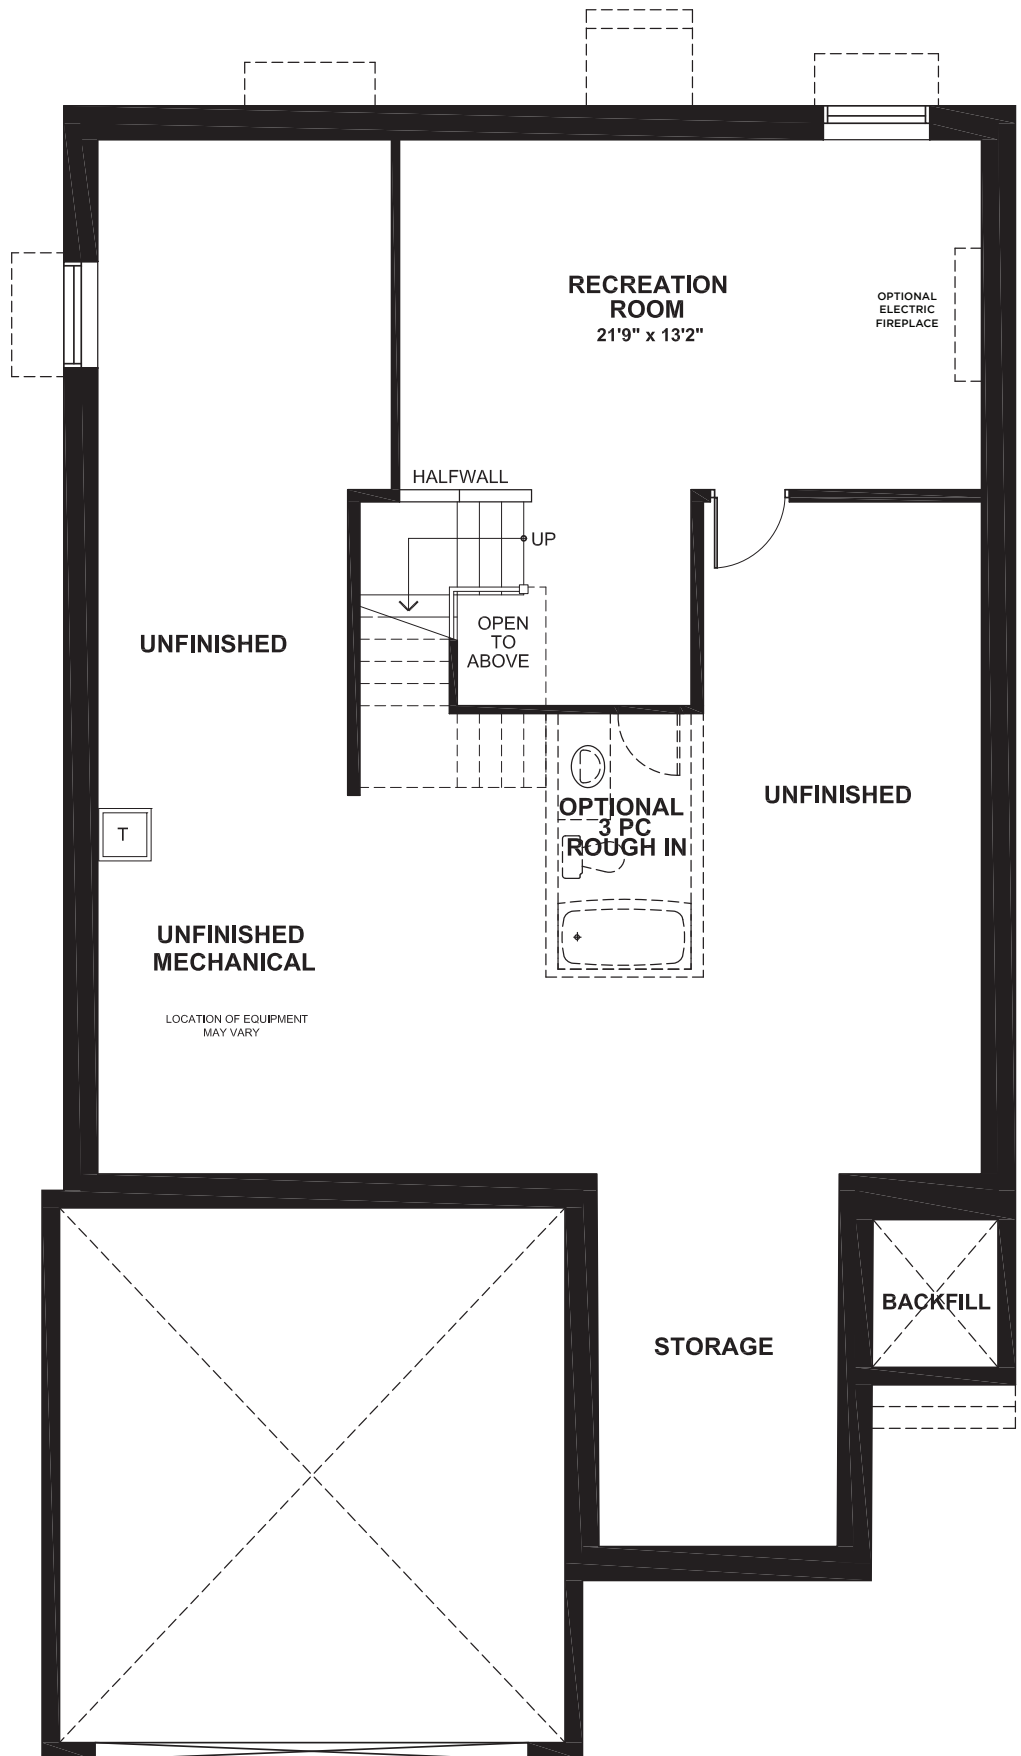

BRADSHAW

3413
SQ. FT.

Square footage includes
finished basement

ELV A

4+ 

3.5+ 

LOT SIZE
44'

GROUND

TARTAN

BRADSHAW

3413
SQ. FT.

Square footage includes
finished basement

ELV A

4+ 

3.5+ 

LOT SIZE
44'

SECOND

ELEVATION B
ELEVATION C

BRADSHAW

3413
SQ. FT.

Square footage includes
finished basement

ELV A

4+ 

3.5+ 

LOT SIZE
44'

BASEMENT

BRADSHAW

3413
SQ. FT.

Square footage includes
finished basement

ELV A

4+ 

3.5+ 