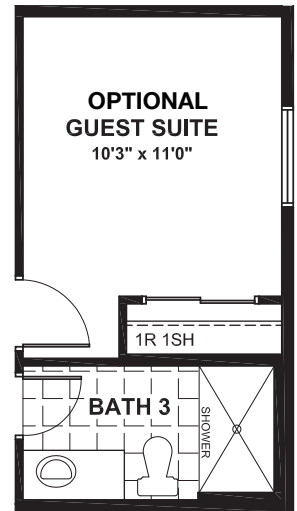

BRIGHTON

3245
SQ. FT.

Square footage includes
finished basement

ELV A

3+ 

2.5+ 

LOT SIZE
38'

GROUND

BRIGHTON

3245
SQ. FT.

Square footage includes
finished basement

ELV A

3+ 

2.5+ 

LOT SIZE
38'

SECOND

LOT SIZE
38'

BASEMENT

BRIGHTON

3245
SQ. FT.

Square footage includes
finished basement

ELV A

3+ 

2.5+ 

LOT SIZE
38'

OPTIONS

OPTIONAL 2 SIDED FIREPLACE

OPTIONAL BASEMENT BEDROOM

OPTIONAL GROUND FLOOR GUEST SUITE WITH BATH 3

OPTIONAL EXTENDED RECREATION ROOM

OPTIONAL SECOND FLOOR 4 BEDROOM