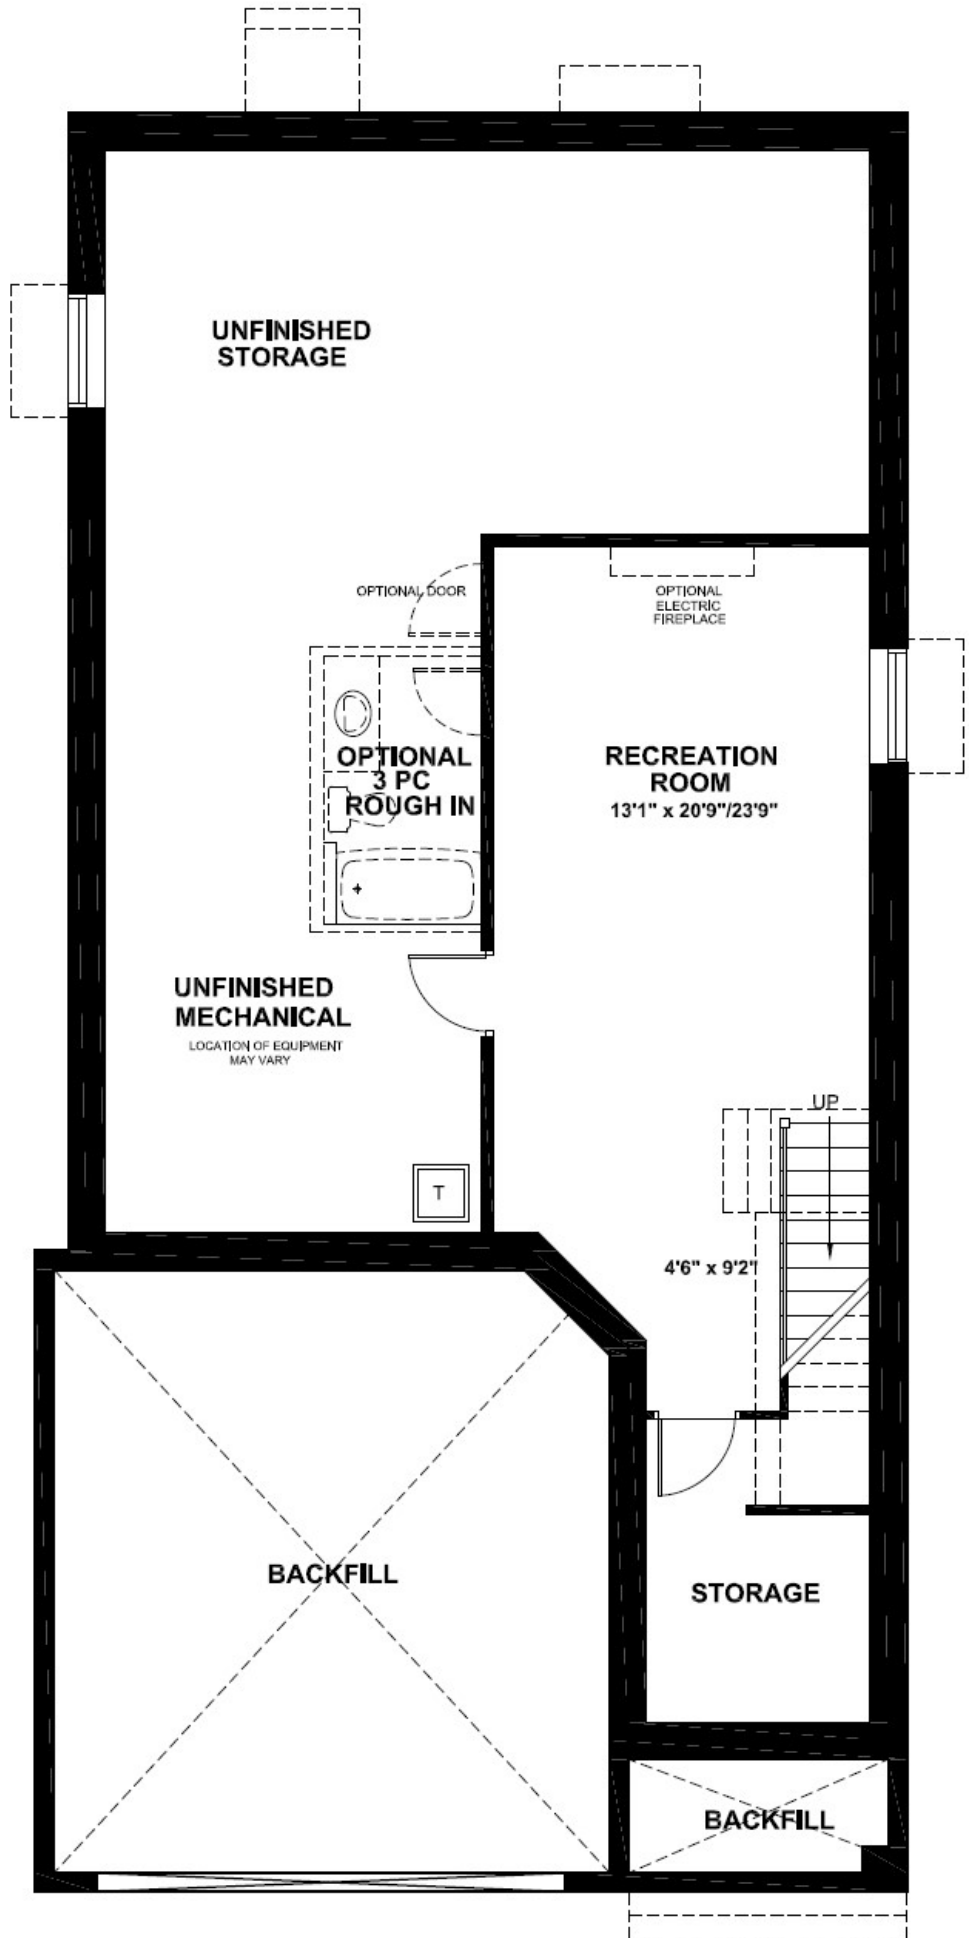

BRIGHTON

3245
SQ. FT.

Square footage includes
finished basement

ELV A

3+ 

2.5+ 

LOT SIZE
38'

SECOND

ELEVATION A

ELEVATION B
ELEVATION C

BRIGHTON

3245
SQ. FT.

Square footage includes
finished basement

ELV A

3+ 

2.5+ 

LOT SIZE
38'

BASEMENT

BRIGHTON

3245
SQ. FT.

Square footage includes
finished basement

ELV A

3+ 

2.5+ 

LOT SIZE
38'

OPTIONS

OPTIONAL 2 SIDED FIREPLACE

OPTIONAL BASEMENT BEDROOM

OPTIONAL GROUND FLOOR GUEST SUITE WITH BATH 3

OPTIONAL EXTENDED RECREATION ROOM

OPTIONAL SECOND FLOOR 4 BEDROOM