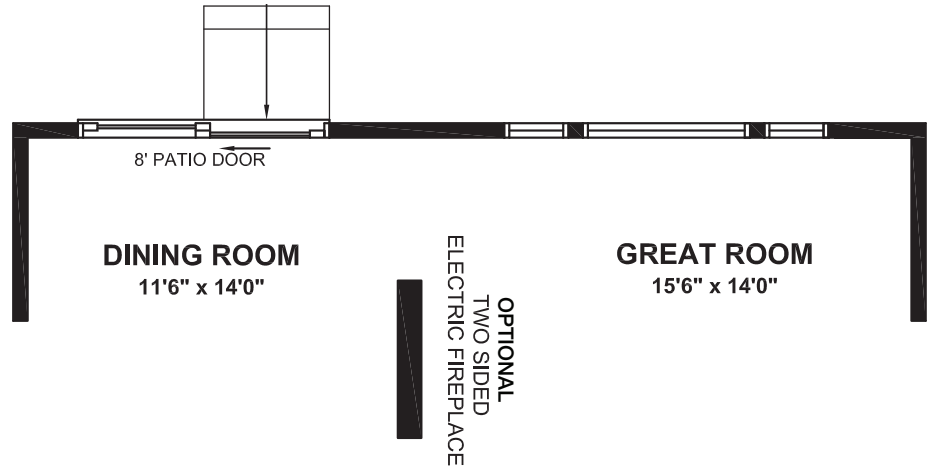

BRIGHTON

3245
SQ. FT.

Square footage includes
finished basement

ELV A

3+ 

2.5+ 

LOT SIZE
38'

GROUND

BRIGHTON

3245
SQ. FT.

Square footage includes
finished basement

ELV A

3+ 

2.5+ 

LOT SIZE
38'

SECOND

LOT SIZE
38'

BASEMENT

BRIGHTON

3245
SQ. FT.

Square footage includes
finished basement

ELV A

3+ 

2.5+ 

LOT SIZE
38'

OPTIONS

OPTIONAL 2 SIDED FIREPLACE

OPTIONAL BASEMENT BEDROOM

OPTIONAL GROUND FLOOR GUEST SUITE WITH BATH 3

OPTIONAL EXTENDED RECREATION ROOM

OPTIONAL SECOND FLOOR 4 BEDROOM