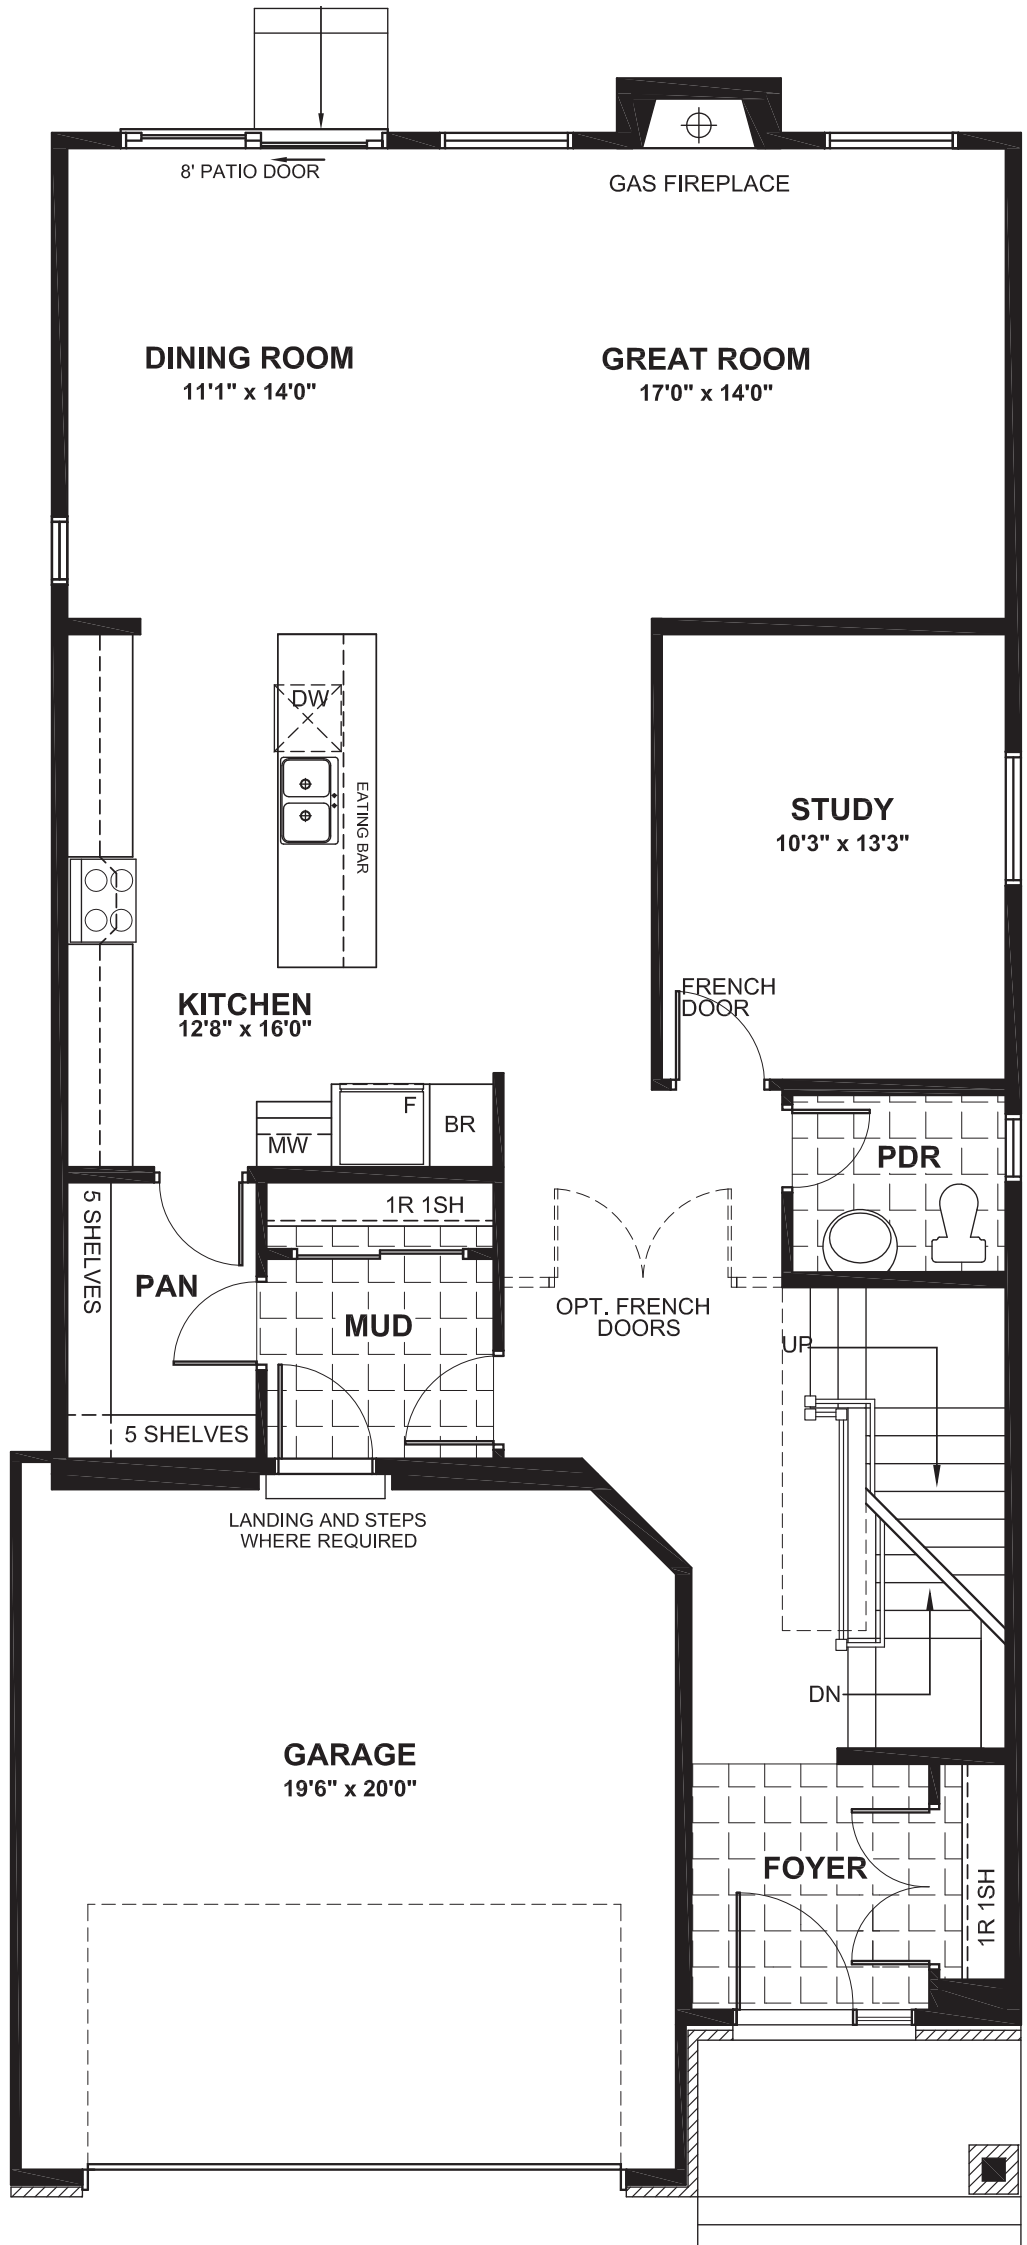

BRIGHTON

3245
SQ. FT.

Square footage includes
finished basement

ELV A

3+ 

2.5+ 

LOT SIZE
38'

GROUND

BRIGHTON

3245
SQ. FT.

Square footage includes
finished basement

ELV A

3+ 

2.5+ 

LOT SIZE
38'

SECOND

LOT SIZE
38'

BASEMENT

BRIGHTON

3245
SQ. FT.

Square footage includes
finished basement

ELV A

3+ 

2.5+ 

LOT SIZE
38'

OPTIONS

OPTIONAL 2 SIDED FIREPLACE

OPTIONAL BASEMENT BEDROOM

OPTIONAL GROUND FLOOR GUEST SUITE WITH BATH 3

OPTIONAL EXTENDED RECREATION ROOM

OPTIONAL SECOND FLOOR 4 BEDROOM