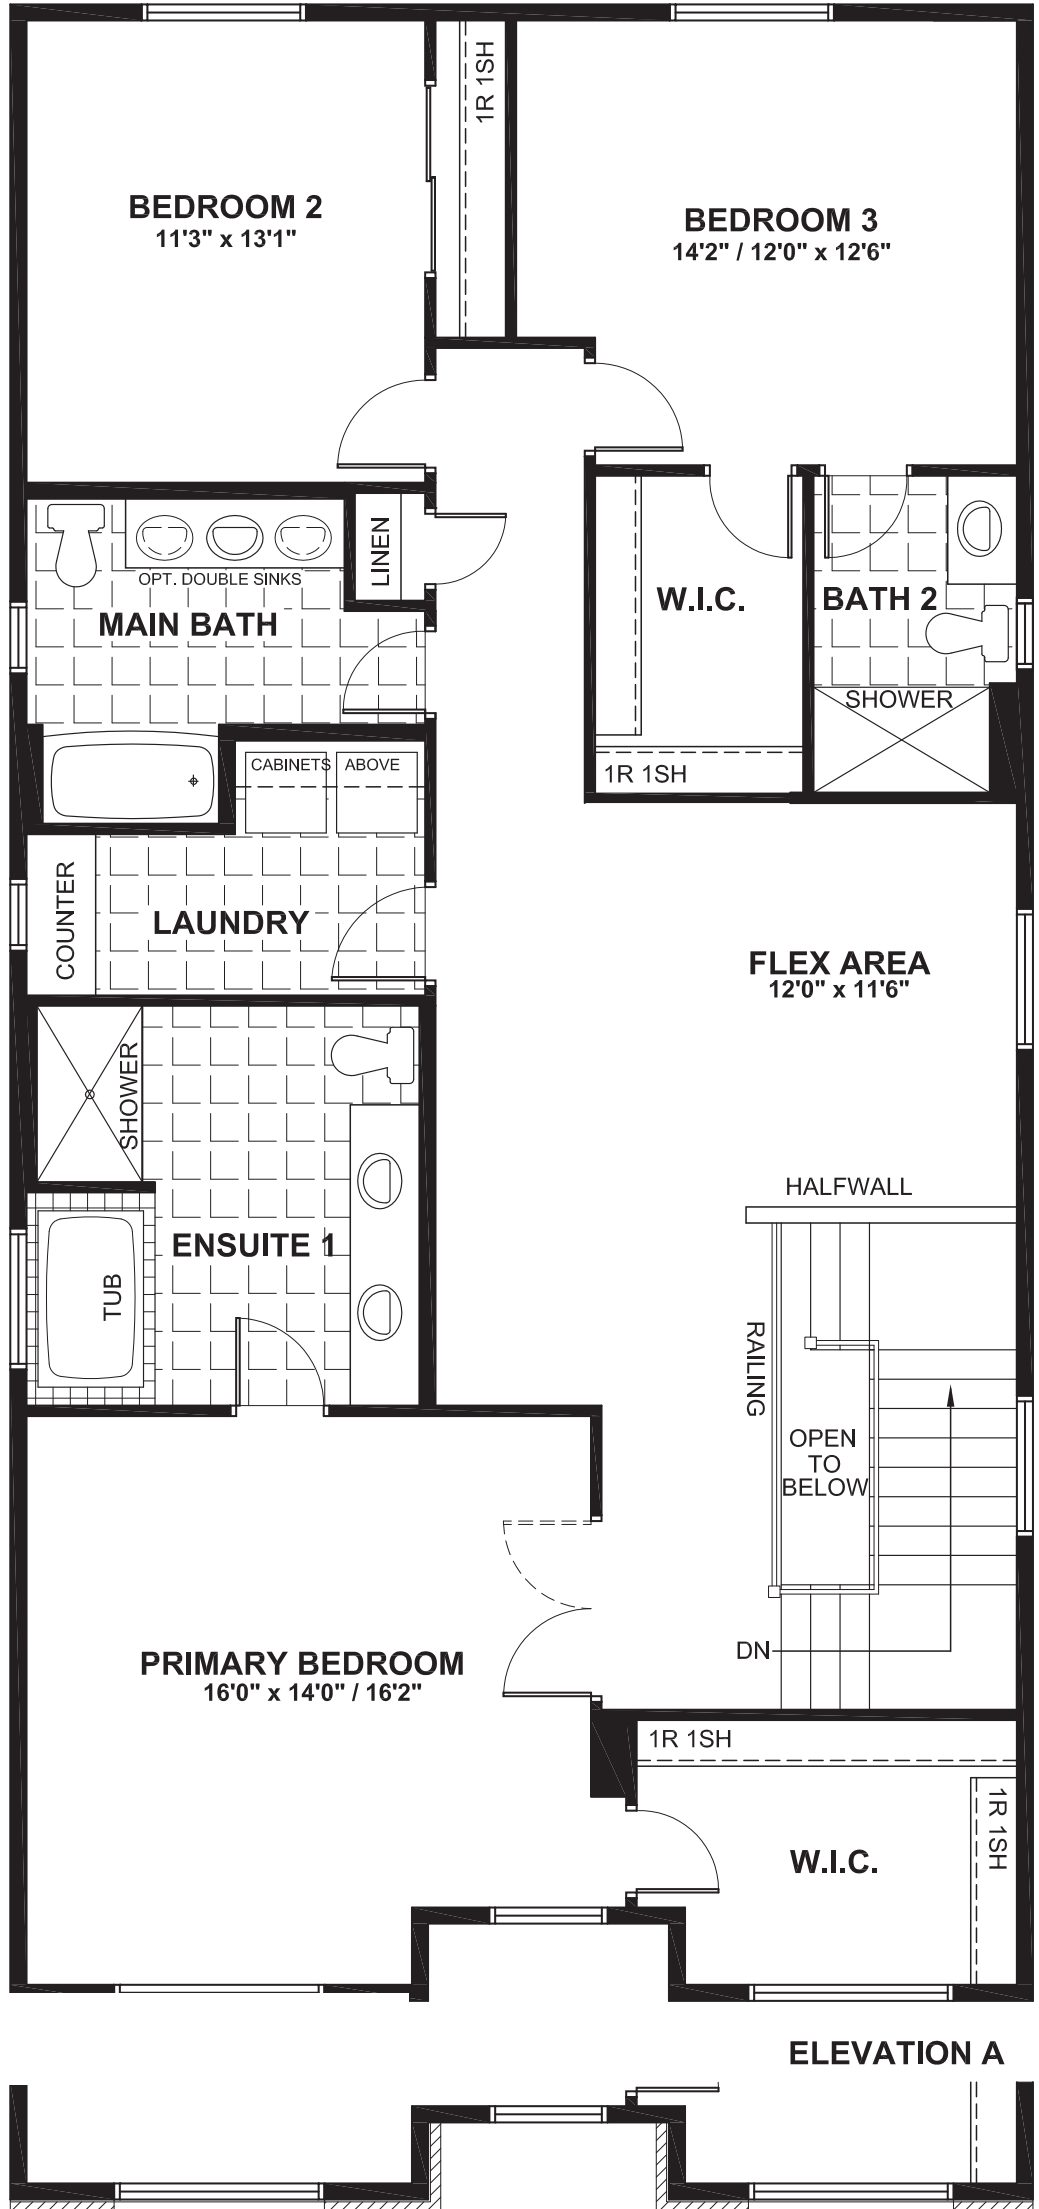

BRIGHTON

3245
SQ. FT.

Square footage includes
finished basement

ELV A

3+ 

2.5+ 

LOT SIZE
38'

GROUND

BRIGHTON

3245
SQ. FT.

Square footage includes
finished basement

ELV A

3+ 

2.5+ 

LOT SIZE
38'

SECOND

LOT SIZE
38'

BASEMENT

BRIGHTON

3245
SQ. FT.

Square footage includes
finished basement

ELV A

3+ 

2.5+ 

LOT SIZE
38'

OPTIONS

OPTIONAL 2 SIDED FIREPLACE

OPTIONAL BASEMENT BEDROOM

OPTIONAL GROUND FLOOR GUEST SUITE WITH BATH 3

OPTIONAL EXTENDED RECREATION ROOM

OPTIONAL SECOND FLOOR 4 BEDROOM