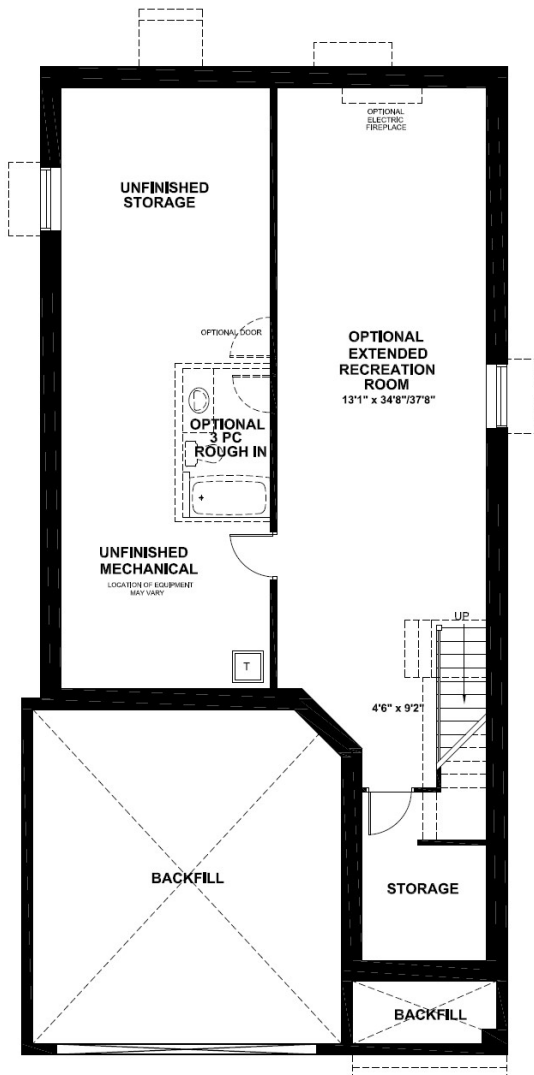

BRIGHTON

3245
SQ. FT.

Square footage includes
finished basement

ELV A

3+ 

2.5+ 

LOT SIZE
38'

GROUND

BRIGHTON

3245
SQ. FT.

Square footage includes
finished basement

ELV A

3+ 

2.5+ 

LOT SIZE
38'

SECOND

LOT SIZE
38'

BASEMENT

BRIGHTON

3245
SQ. FT.

Square footage includes
finished basement

ELV A

3+ 

2.5+ 

LOT SIZE
38'

OPTIONS

OPTIONAL 2 SIDED FIREPLACE

OPTIONAL BASEMENT BEDROOM

OPTIONAL GROUND FLOOR GUEST SUITE WITH BATH 3

OPTIONAL EXTENDED RECREATION ROOM

OPTIONAL SECOND FLOOR 4 BEDROOM