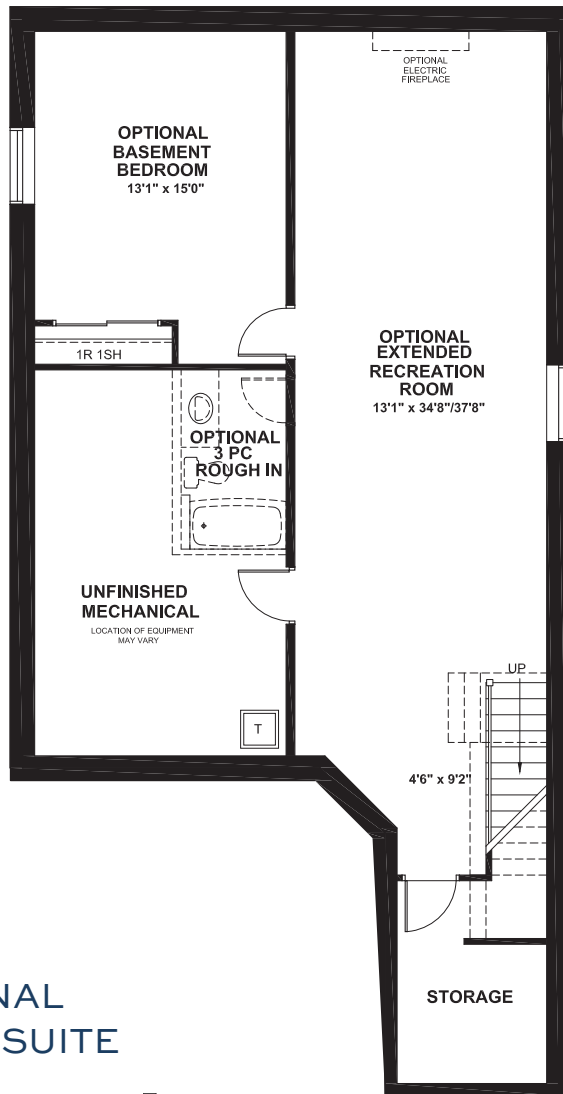

BRIGHTON

3245
SQ. FT.

Square footage includes finished basement

ELV A

3+ 

2.5+ 

LOT SIZE
38'

MAIN

BRIGHTON

3245
SQ. FT.

Square footage includes
finished basement

ELV A

3+ 

2.5+ 

LOT SIZE
38'

SECOND

ELEVATION A

ELEVATION B
ELEVATION C

BRIGHTON

3245
SQ. FT.

Square footage includes finished basement

ELV A

3+ 

2.5+ 

LOT SIZE
38'

BASEMENT

BRIGHTON

OPTIONAL BASEMENT BEDROOM & OPTIONAL EXTENDED REC ROOM

OPTIONAL GUEST SUITE

OPTIONAL TWO-SIDED FIREPLACE

OPTIONAL 4TH BEDROOM

OPTIONAL PREP KITCHEN