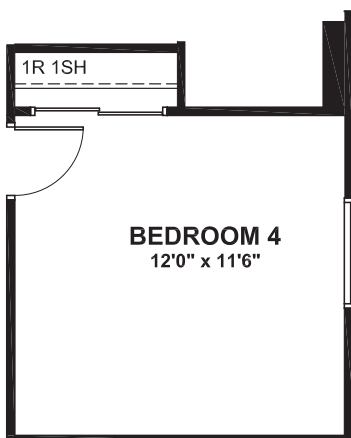

BRIGHTON

3245
SQ. FT.

Square footage includes finished basement

ELV A

3+ 

2.5+ 

LOT SIZE
38'

MAIN

BRIGHTON

3245
SQ. FT.

Square footage includes
finished basement

ELV A

3+ 

2.5+ 

LOT SIZE
38'

SECOND

LOT SIZE
38'

BASEMENT

BRIGHTON

OPTIONAL BASEMENT BEDROOM & OPTIONAL EXTENDED REC ROOM

OPTIONAL GUEST SUITE

OPTIONAL TWO-SIDED FIREPLACE

OPTIONAL 4TH BEDROOM

OPTIONAL PREP KITCHEN

3245
SQ. FT.

Square footage includes finished basement

ELV A

3+ 

2.5+ 

LOT SIZE
38'

OPTIONS