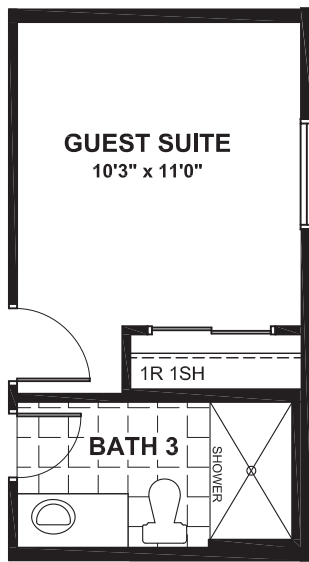

BRIGHTON

3245
SQ. FT.

Square footage includes finished basement

ELV A

3+ 

2.5+ 

LOT SIZE
38'

MAIN

BRIGHTON

3245
SQ. FT.

Square footage includes
finished basement

ELV A

3+ 

2.5+ 

LOT SIZE
38'

SECOND

LOT SIZE
38'

BASEMENT

BRIGHTON

OPTIONAL BASEMENT BEDROOM & OPTIONAL EXTENDED REC ROOM

OPTIONAL GUEST SUITE

OPTIONAL TWO-SIDED FIREPLACE

OPTIONAL 4TH BEDROOM

OPTIONAL PREP KITCHEN

3245
SQ. FT.

Square footage includes finished basement

ELV A

3+ 

2.5+ 

LOT SIZE
38'

OPTIONS