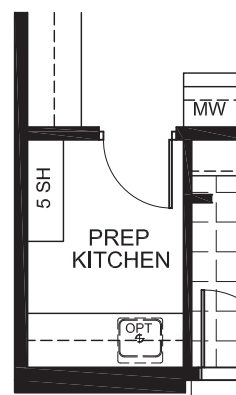

BRIGHTON

3245
SQ. FT.

Square footage includes finished basement

ELV A

3+ 

2.5+ 

LOT SIZE
38'

MAIN

BRIGHTON

3245
SQ. FT.

Square footage includes
finished basement

ELV A

3+ 

2.5+ 

LOT SIZE
38'

SECOND

LOT SIZE
38'

BASEMENT

BRIGHTON

OPTIONAL BASEMENT BEDROOM & OPTIONAL EXTENDED REC ROOM

OPTIONAL GUEST SUITE

OPTIONAL TWO-SIDED FIREPLACE

OPTIONAL 4TH BEDROOM

OPTIONAL PREP KITCHEN

3245
SQ. FT.

Square footage includes finished basement

ELV A

3+ 

2.5+ 

LOT SIZE
38'

OPTIONS