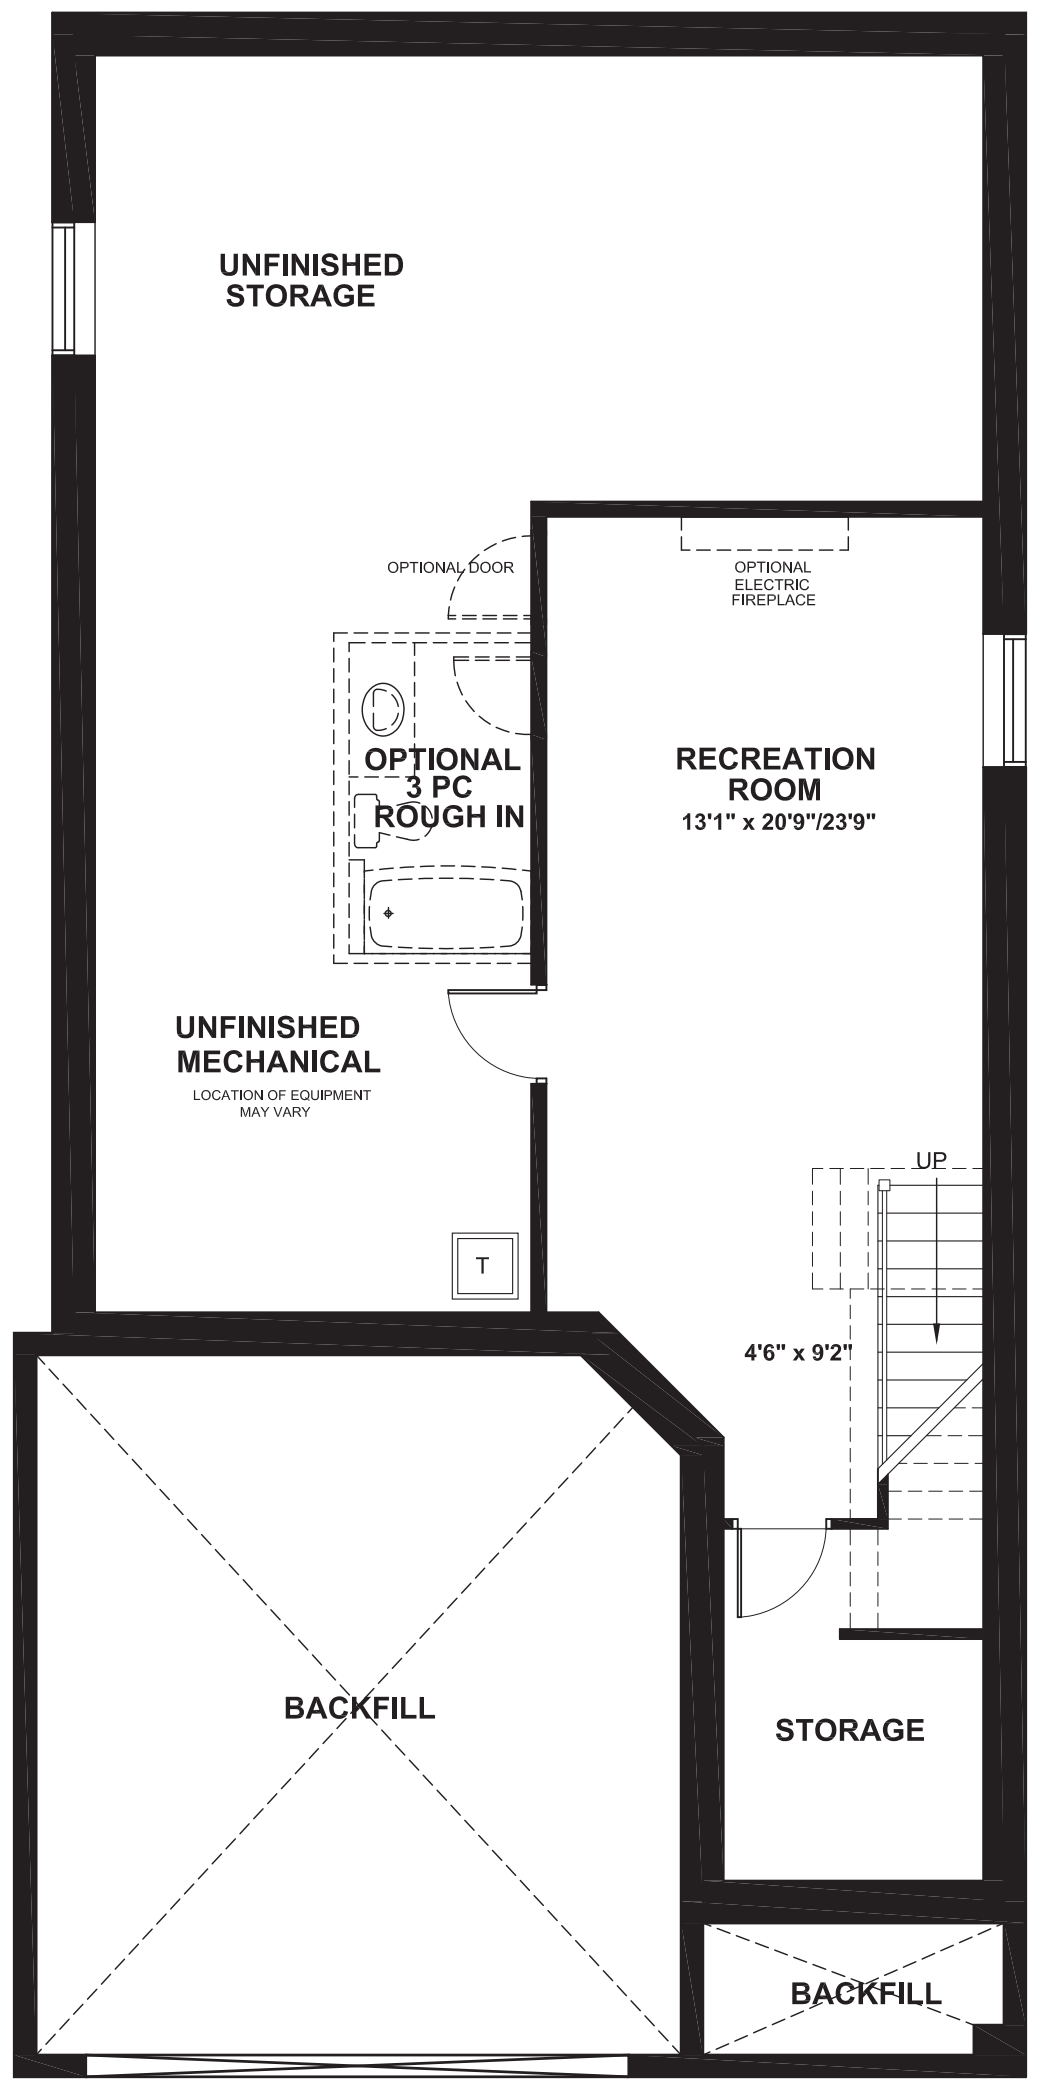

BRIGHTON

3245
SQ. FT.

Square footage includes finished basement

ELV A

3+ 

2.5+ 

LOT SIZE
38'

MAIN

BRIGHTON

3245
SQ. FT.

Square footage includes
finished basement

ELV A

3+ 

2.5+ 

LOT SIZE
38'

SECOND

ELEVATION A

ELEVATION B
ELEVATION C

BRIGHTON

3245
SQ. FT.

Square footage includes finished basement

ELV A

3+ 

2.5+ 

LOT SIZE
38'

BASEMENT

BRIGHTON

OPTIONAL BASEMENT BEDROOM & OPTIONAL EXTENDED REC ROOM

OPTIONAL GUEST SUITE

OPTIONAL TWO-SIDED FIREPLACE

OPTIONAL 4TH BEDROOM

OPTIONAL PREP KITCHEN