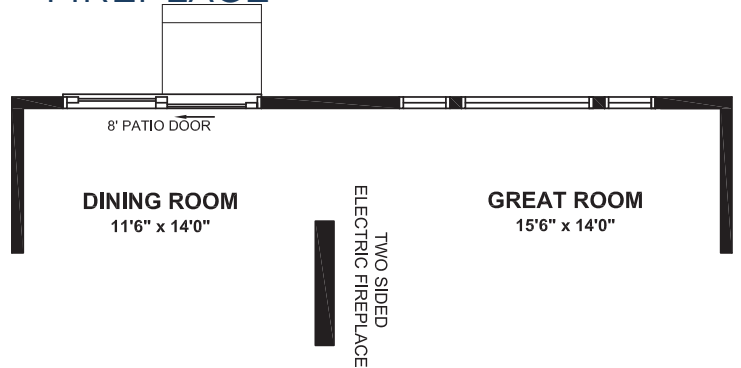

BRIGHTON

3245
SQ. FT.

Square footage includes finished basement

ELV A

3+ 

2.5+ 

LOT SIZE
38'

MAIN

BRIGHTON

3245
SQ. FT.

Square footage includes
finished basement

ELV A

3+ 

2.5+ 

LOT SIZE
38'

SECOND

LOT SIZE
38'

BASEMENT

BRIGHTON

OPTIONAL BASEMENT BEDROOM & OPTIONAL EXTENDED REC ROOM

OPTIONAL GUEST SUITE

OPTIONAL TWO-SIDED FIREPLACE

OPTIONAL 4TH BEDROOM

OPTIONAL PREP KITCHEN

3245
SQ. FT.

Square footage includes finished basement

ELV A

3+ 

2.5+ 

LOT SIZE
38'

OPTIONS