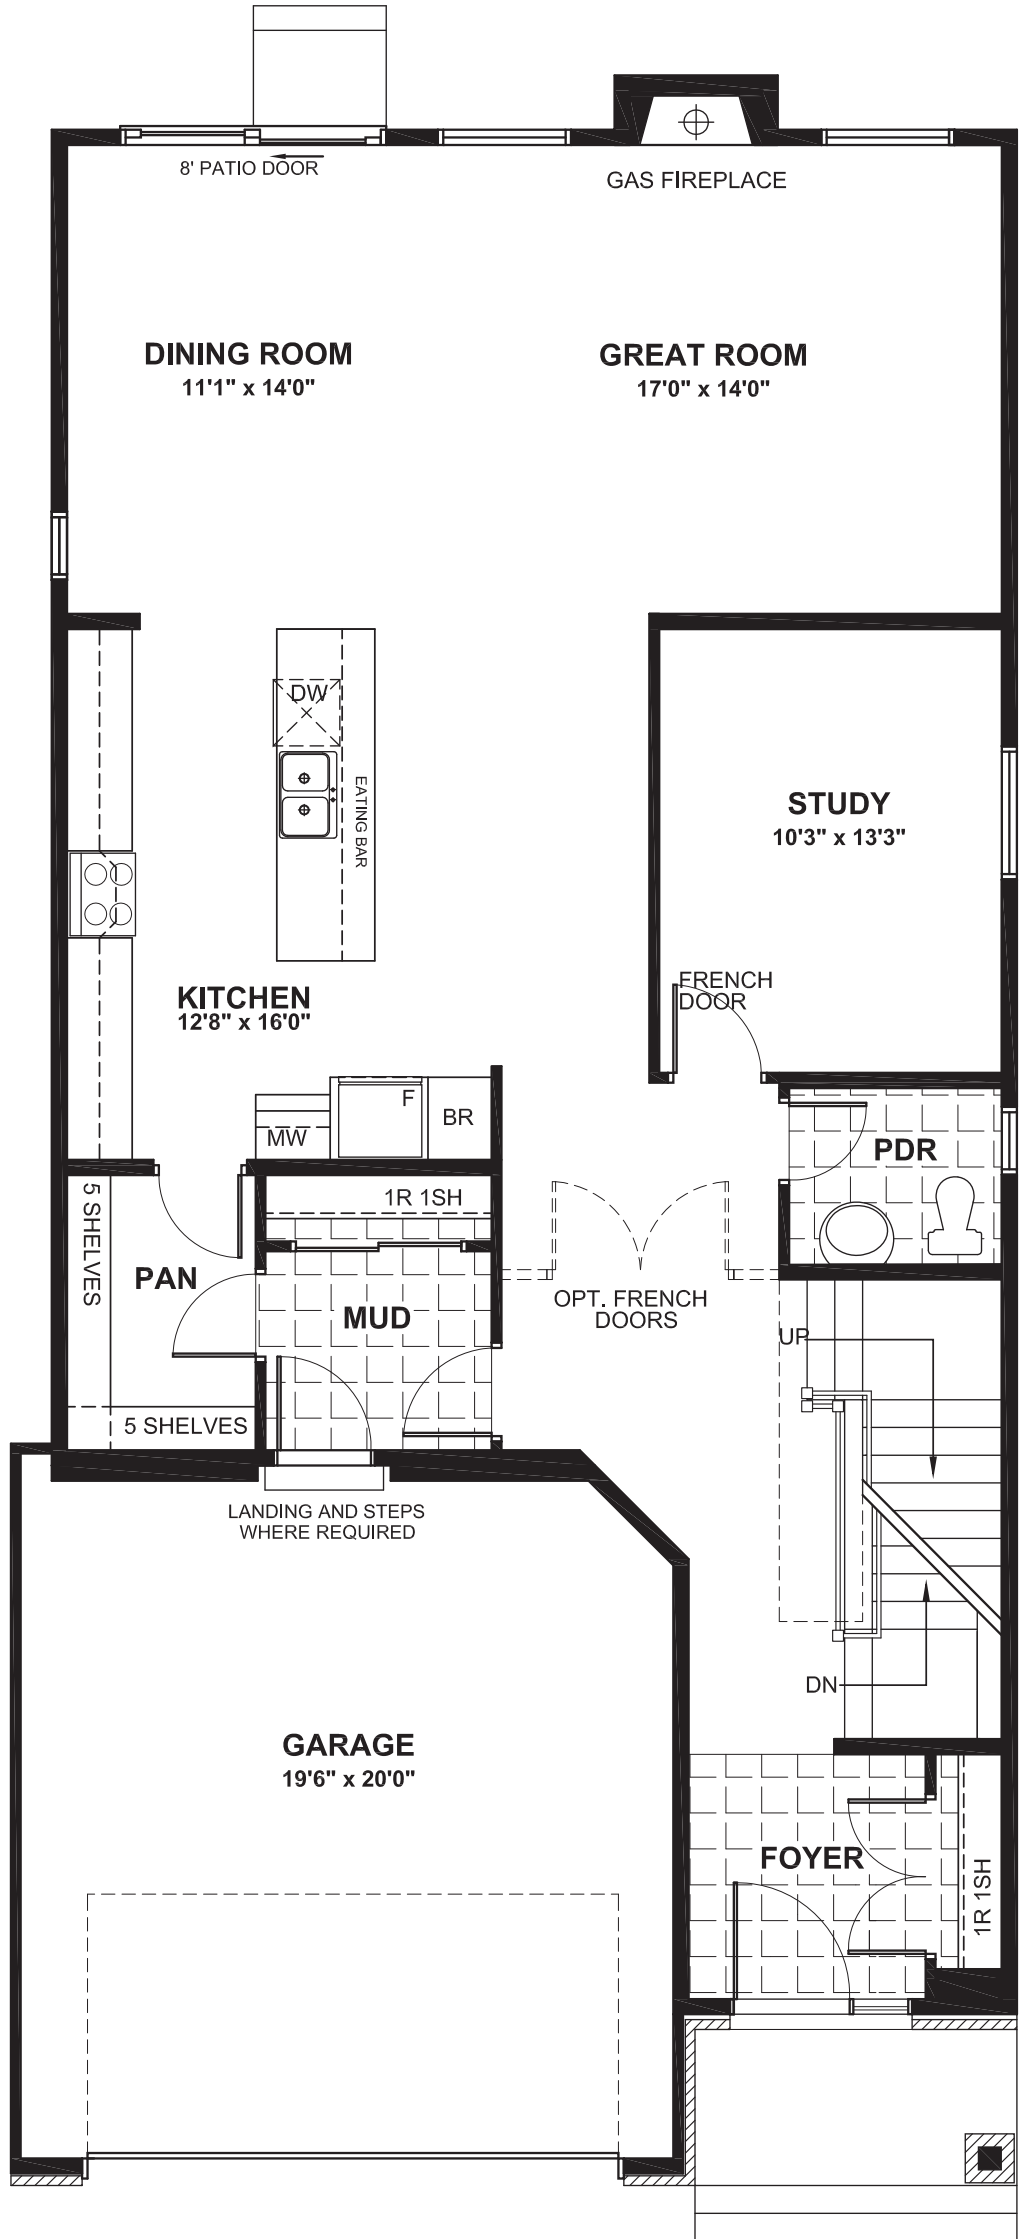

BRIGHTON

3245
SQ. FT.

Square footage includes finished basement

ELV A

3+ 

2.5+ 

LOT SIZE
38'

MAIN

BRIGHTON

3245
SQ. FT.

Square footage includes
finished basement

ELV A

3+ 

2.5+ 

LOT SIZE
38'

SECOND

LOT SIZE
38'

BASEMENT

BRIGHTON

OPTIONAL BASEMENT BEDROOM & OPTIONAL EXTENDED REC ROOM

OPTIONAL GUEST SUITE

OPTIONAL TWO-SIDED FIREPLACE

OPTIONAL 4TH BEDROOM

OPTIONAL PREP KITCHEN

3245
SQ. FT.

Square footage includes finished basement

ELV A

3+ 

2.5+ 

LOT SIZE
38'

OPTIONS