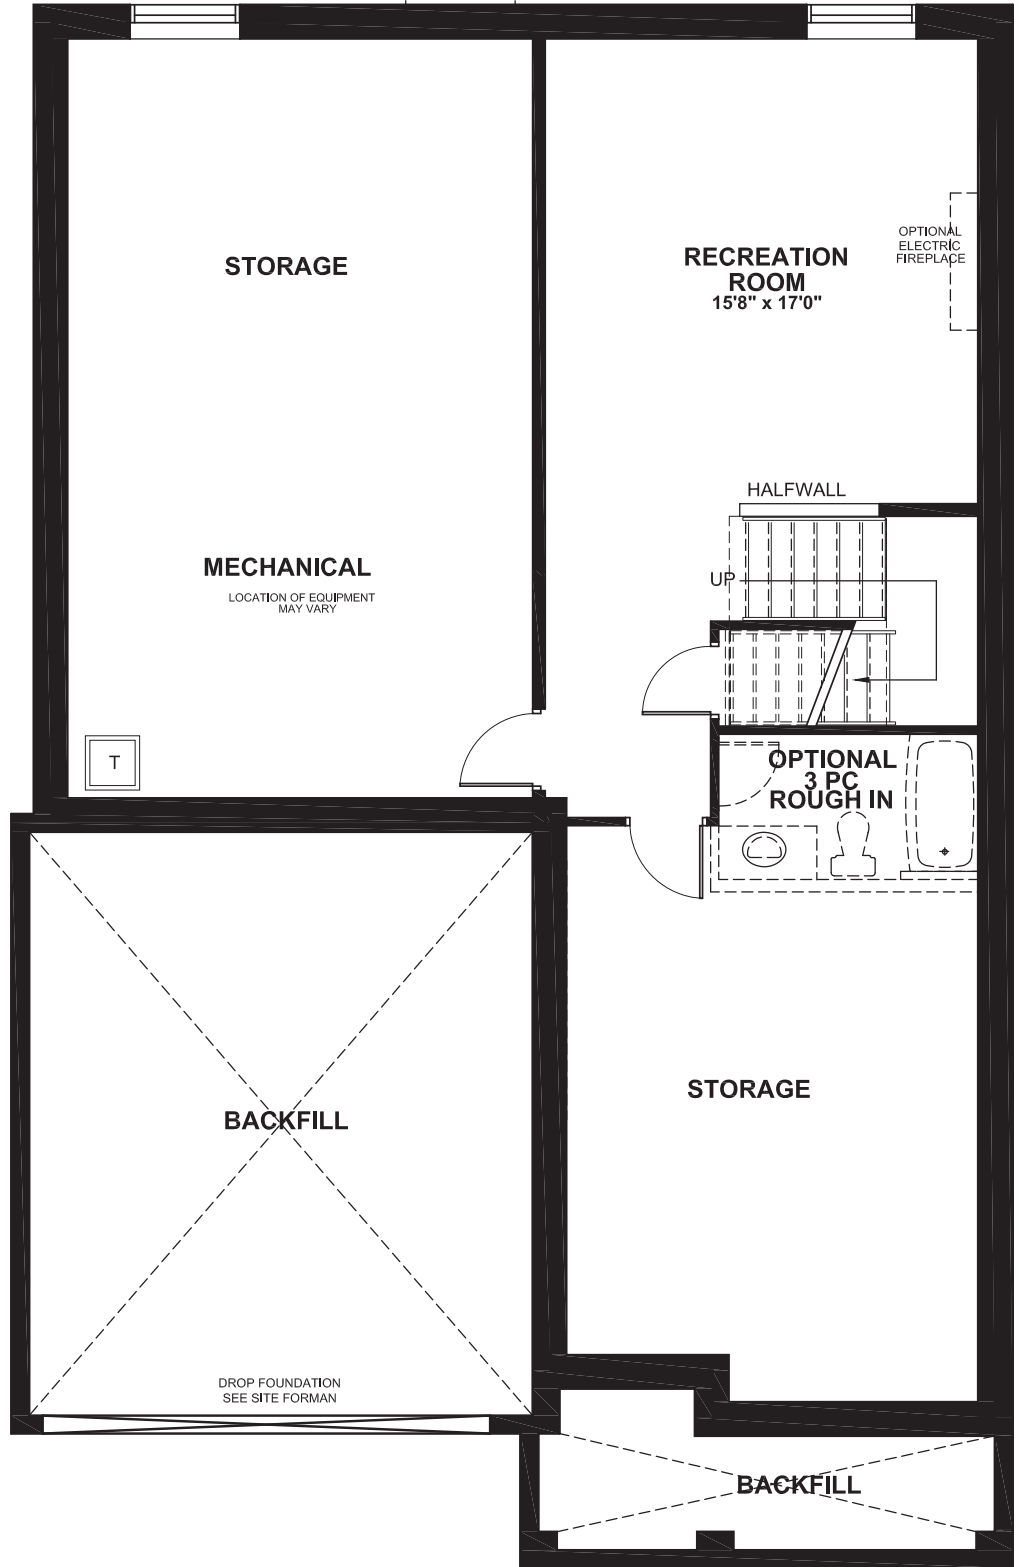

# COVENTRY

3525  
SQ. FT.

Square footage includes finished basement

ELV A

4+ 

2.5+ 

LOT SIZE  
44'

MAIN

# COVENTRY

3525  
SQ. FT.

Square footage includes  
finished basement

ELV A

4+ 

2.5+ 

LOT SIZE  
44'

## BASEMENT