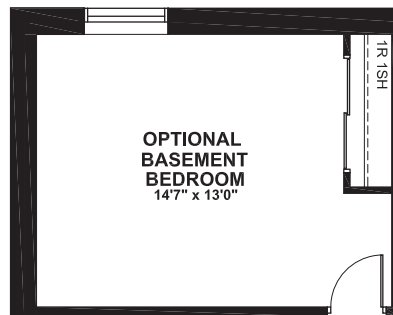

OPTIONAL BASEMENT BEDROOM