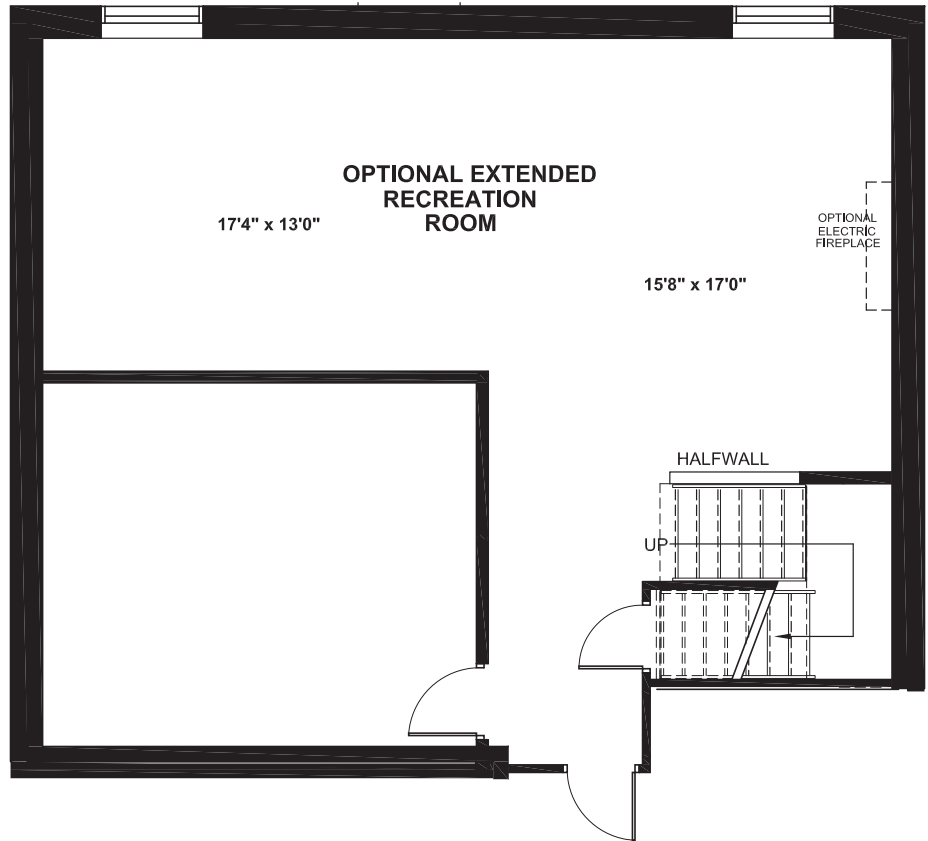

COVENTRY

3525
SQ. FT.

Square footage includes finished basement

ELV A

4+

2.5+

LOT SIZE
44'

OPTIONS

OPTIONAL EXTENDED RECREATION ROOM