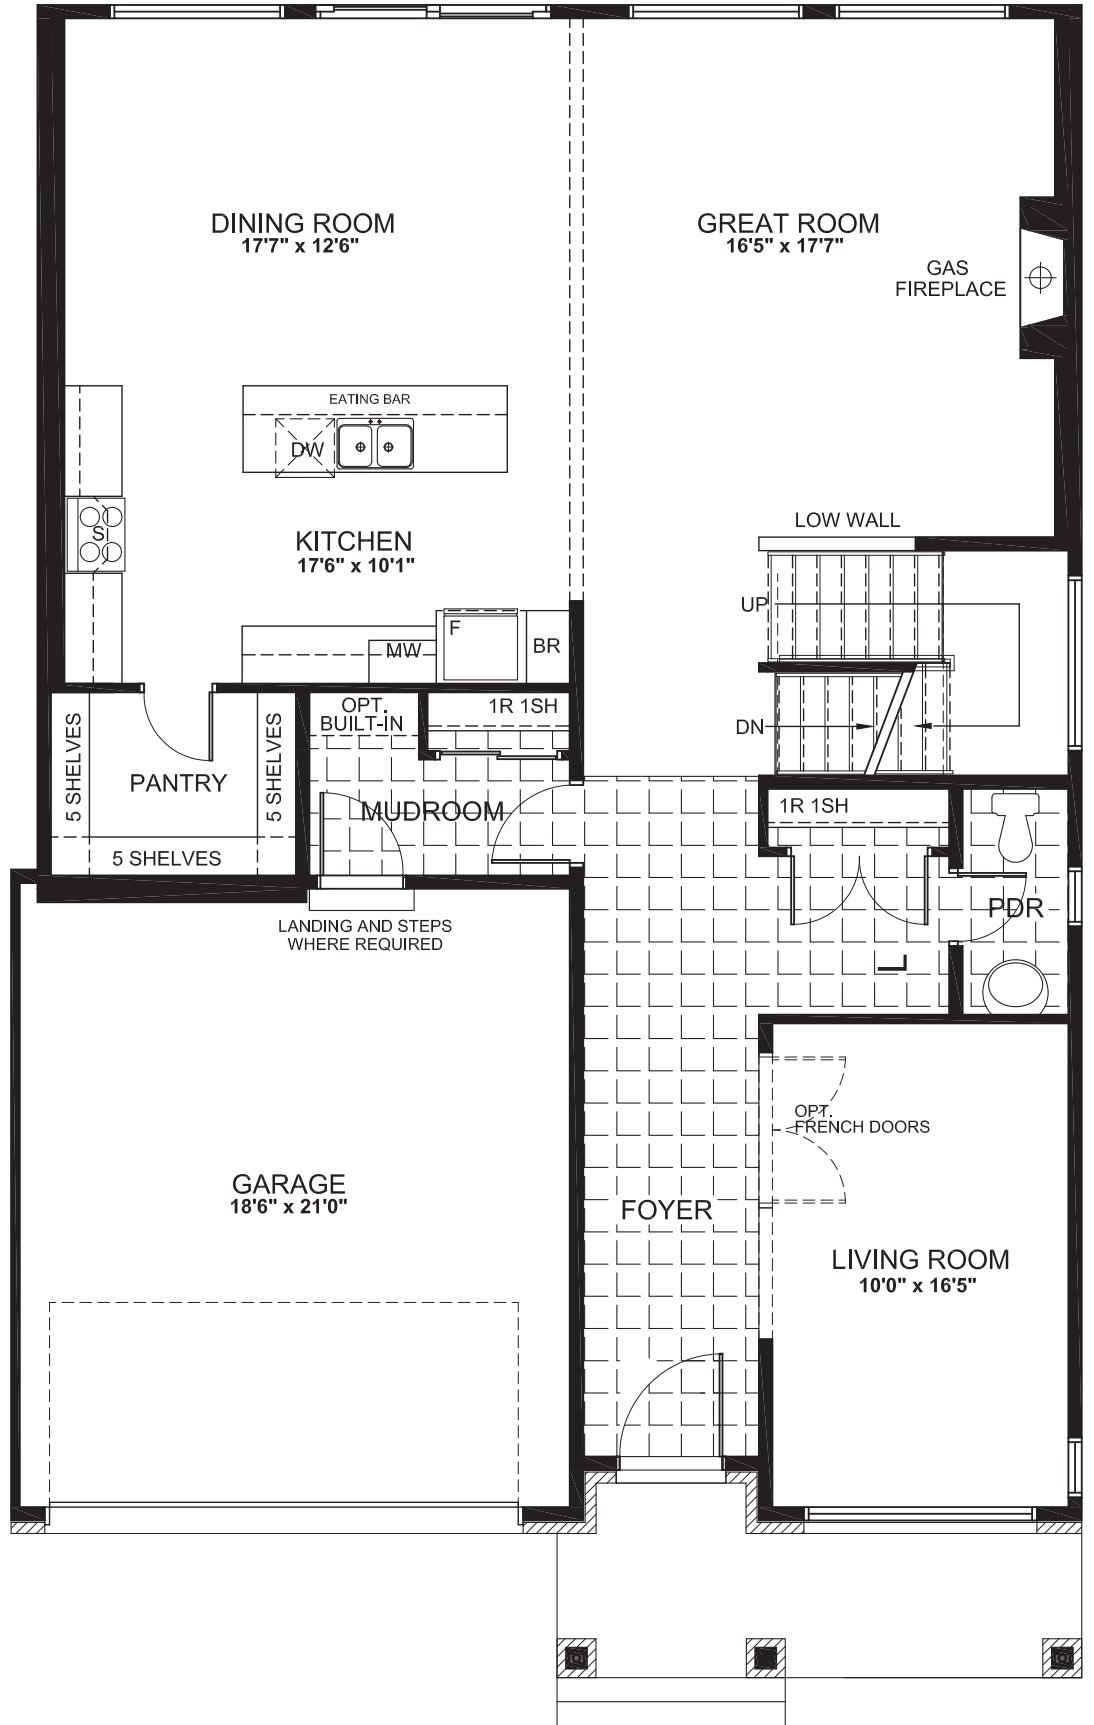

# COVENTRY

3525  
SQ. FT.

Square footage includes finished basement

ELV A

4+ 

2.5+ 

LOT SIZE  
44'

MAIN

# COVENTRY

3525  
SQ. FT.

Square footage includes finished basement

ELV A

4+ 

2.5+ 

LOT SIZE  
44'

SECOND

# COVENTRY

3525  
SQ. FT.

Square footage includes  
finished basement

ELV A

4+ 

2.5+ 

LOT SIZE  
44'