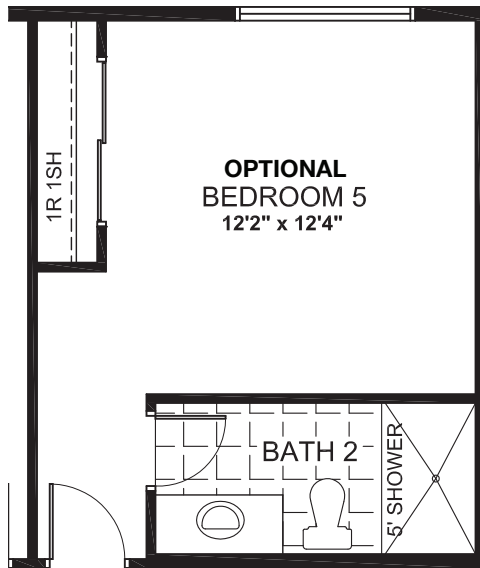

TARTAN

COVENTRY

3574
SQ. FT.

Square footage includes
finished basement

ELV A

4+ 

2.5+ 

LOT SIZE
44'

SECOND

ELEVATION A

ELEVATION B

ELEVATION C

COVENTRY

3574
SQ. FT.

Square footage includes
finished basement

ELV A

4+ 

2.5+ 

LOT SIZE
44'

BASEMENT

TARTAN

COVENTRY

3574
SQ. FT.

Square footage includes
finished basement

ELV A

4+ 

2.5+ 

LOT SIZE
44'

OPTIONS

OPTIONAL 5TH BEDROOM

OPTIONAL BASEMENT BEDROOM

OPTIONAL EXTENDED RECREATION ROOM