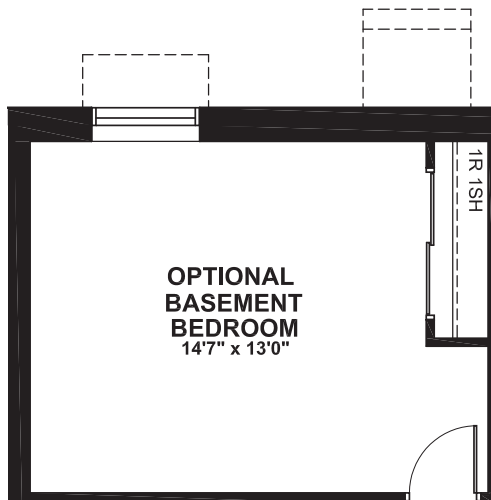

4+ 

2.5+ 

LOT SIZE
44'

BASEMENT

TARTAN

COVENTRY

3574
SQ. FT.

Square footage includes
finished basement

ELV A

4+ 

2.5+ 

LOT SIZE
44'

OPTIONS

OPTIONAL 5TH BEDROOM

OPTIONAL BASEMENT BEDROOM

OPTIONAL EXTENDED RECREATION ROOM