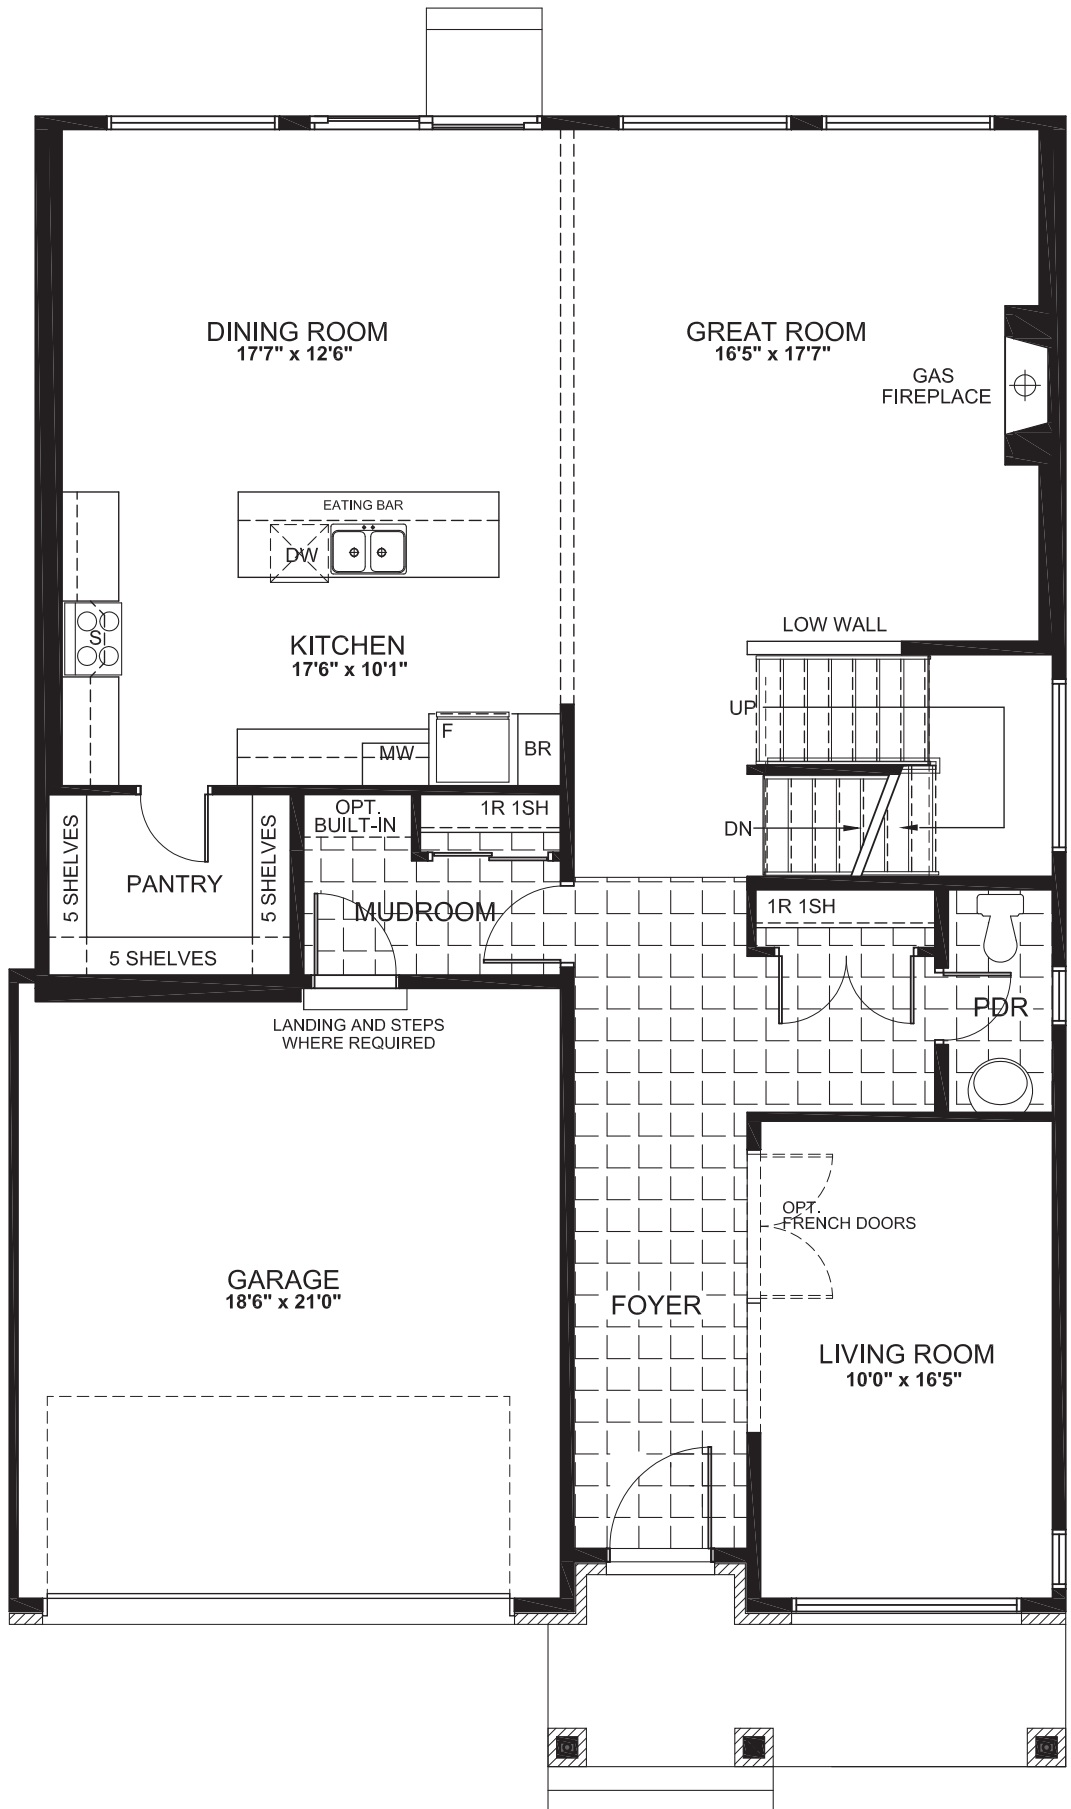

COVENTRY

3574
SQ. FT.

Square footage includes
finished basement

ELV A

4+ 

2.5+ 

LOT SIZE
44'

GROUND

TARTAN

COVENTRY

3574
SQ. FT.

Square footage includes
finished basement

ELV A

4+ 

2.5+ 

LOT SIZE
44'

SECOND

ELEVATION A

ELEVATION B

ELEVATION C

COVENTRY

3574
SQ. FT.

Square footage includes
finished basement

ELV A

4+ 

2.5+ 

LOT SIZE
44'

BASEMENT

TARTAN

COVENTRY

3574
SQ. FT.

Square footage includes
finished basement