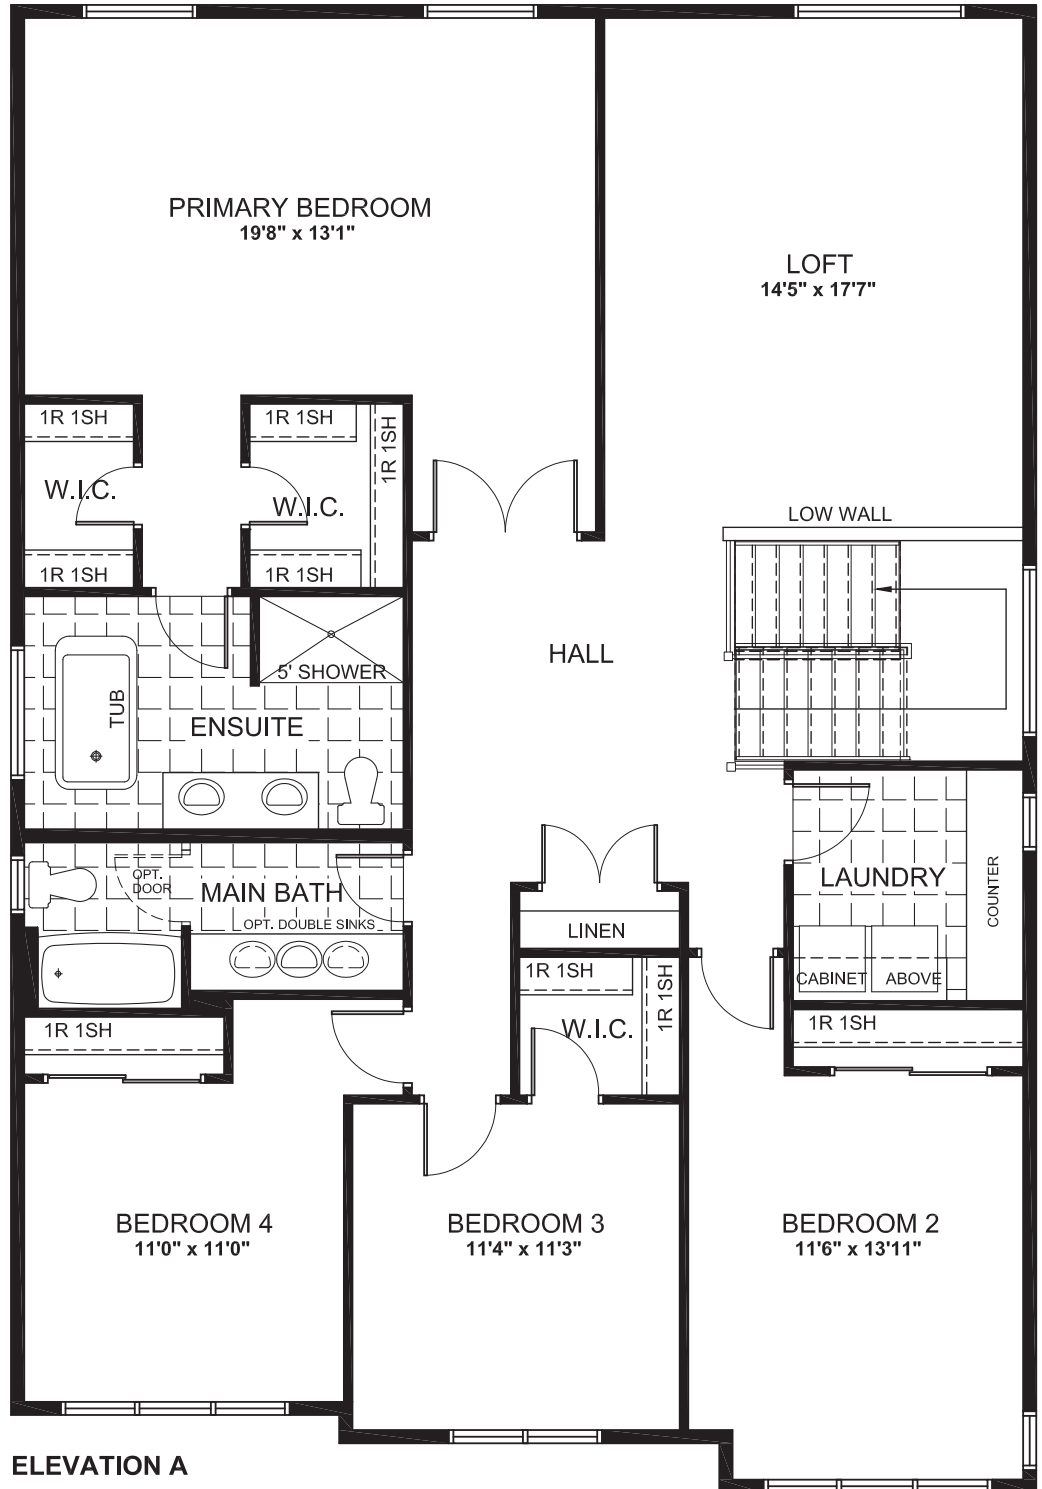

COVENTRY

3574
SQ. FT.

Square footage includes
finished basement

ELV A

4+ 

2.5+ 

LOT SIZE
44'

GROUND

TARTAN

COVENTRY

3574
SQ. FT.

Square footage includes
finished basement

ELV A

4+ 

2.5+ 

LOT SIZE
44'

SECOND

ELEVATION A

ELEVATION B

ELEVATION C

COVENTRY

3574
SQ. FT.

Square footage includes
finished basement

ELV A

4+ 

2.5+ 

LOT SIZE
44'

BASEMENT

TARTAN

COVENTRY

3574
SQ. FT.

Square footage includes
finished basement