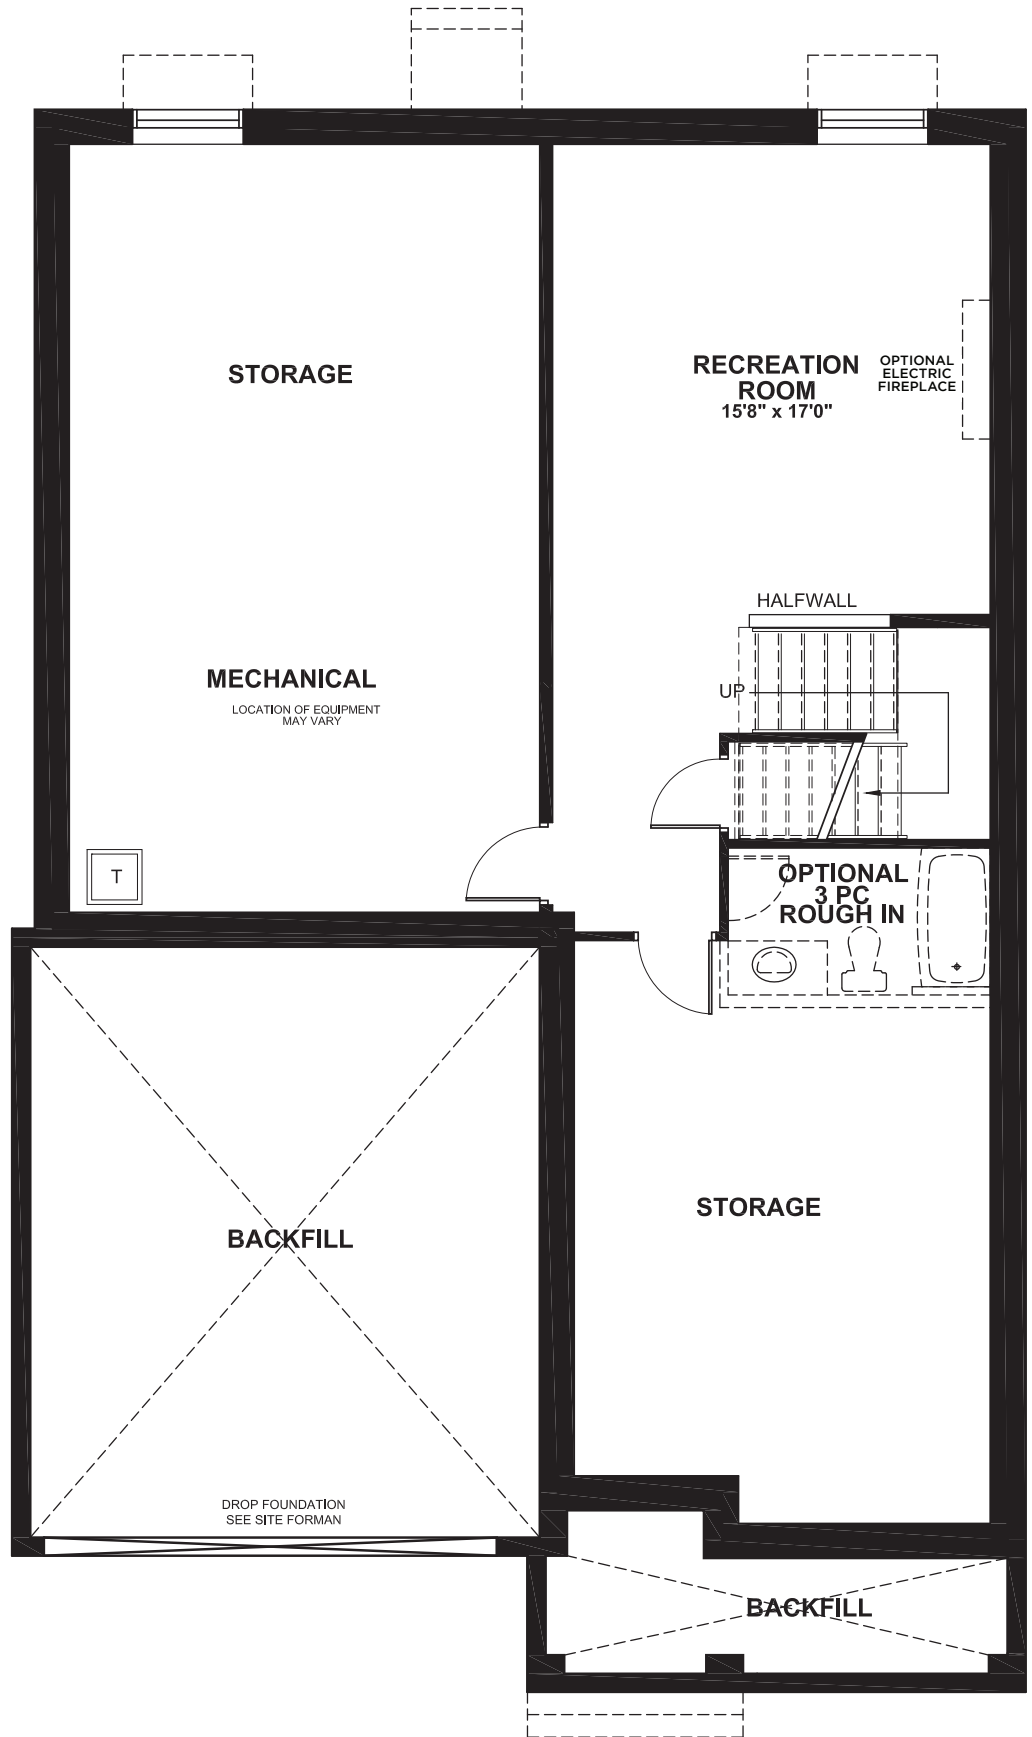

COVENTRY

3574
SQ. FT.

Square footage includes
finished basement

ELV A

4+ 

2.5+ 

LOT SIZE
44'

GROUND

SECOND

ELEVATION A

ELEVATION B

ELEVATION C

COVENTRY

3574
SQ. FT.

Square footage includes
finished basement

ELV A

4+ 

2.5+ 

LOT SIZE
44'

BASEMENT

TARTAN

COVENTRY

3574
SQ. FT.

Square footage includes
finished basement

ELV A

4+ 

2.5+ 

LOT SIZE
44'

OPTIONS

OPTIONAL 5TH BEDROOM

OPTIONAL BASEMENT BEDROOM

OPTIONAL EXTENDED RECREATION ROOM