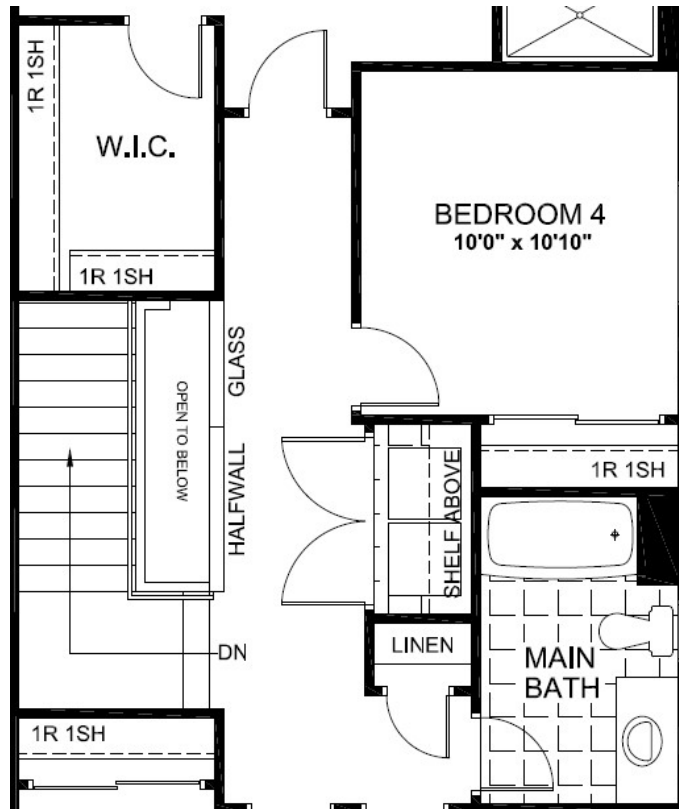

FICUS

2576
SQ. FT.

Square footage includes
finished basement

3+ 

2.5+ 

MAIN

FICUS

2576
SQ. FT.

Square footage includes finished basement

3+ 

2.5+ 

SECOND

FICUS

2576
SQ. FT.

Square footage includes
finished basement

3+ 

2.5+ 

BASEMENT

FICUS

OPTIONAL 4TH BEDROOM

OPTIONAL ENSUITE

OPTIONAL WALK-IN PANTRY

2576
SQ. FT.

Square footage includes
finished basement