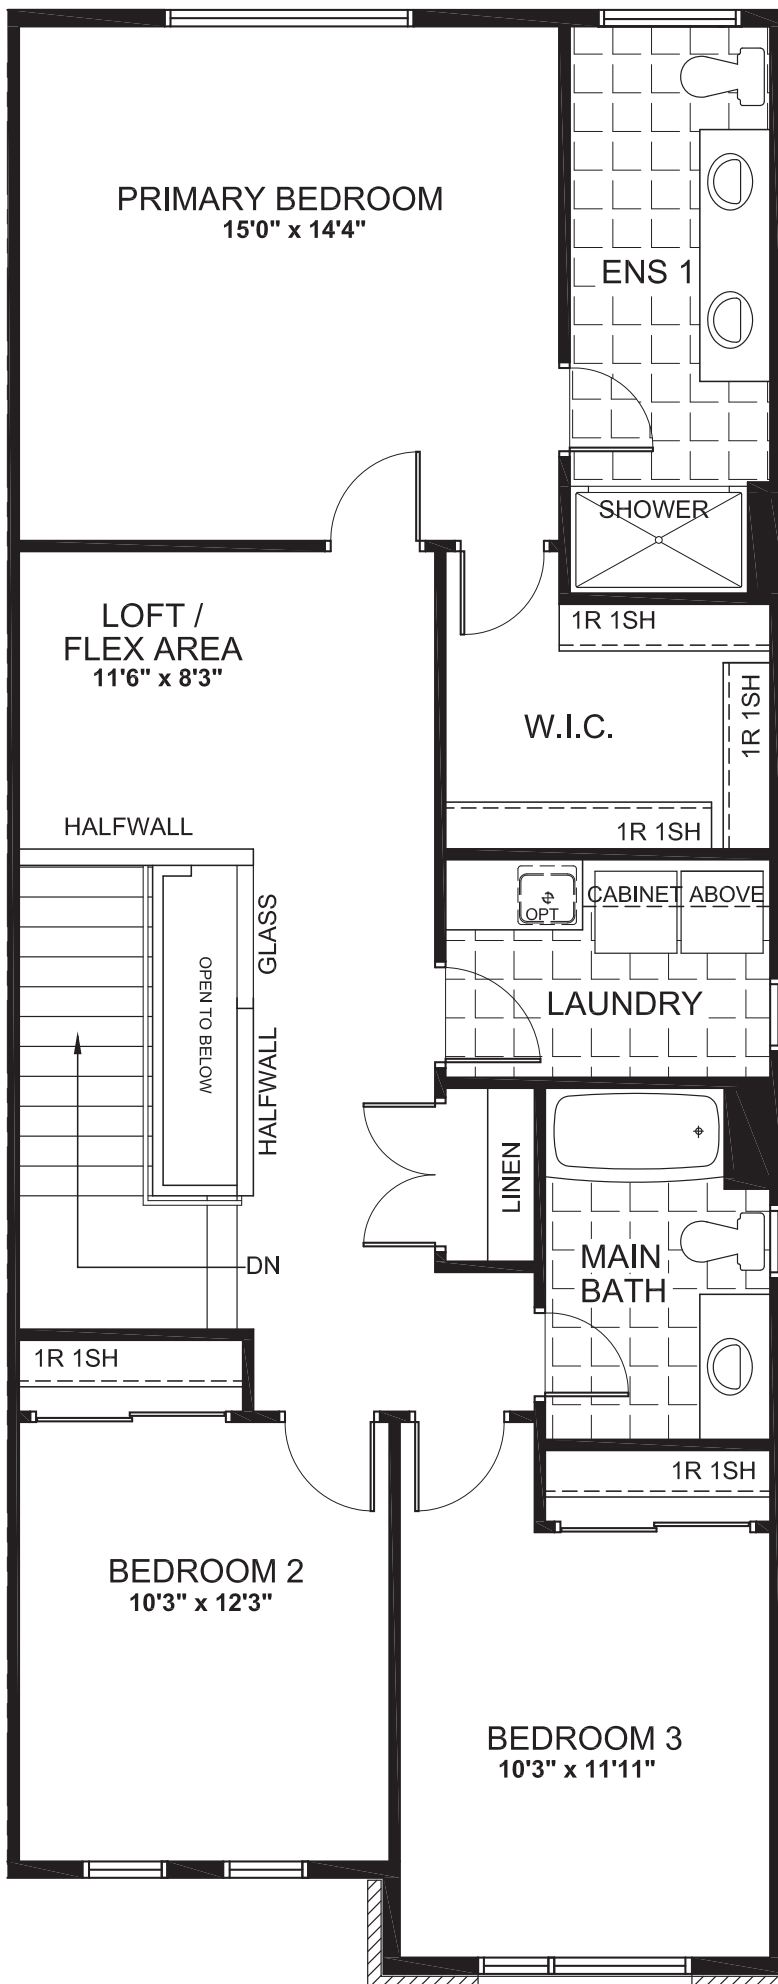

FICUS

2576
SQ. FT.

Square footage includes
finished basement

3+ 

2.5+ 

MAIN

FICUS

2576
SQ. FT.

Square footage includes finished basement

3+ 

2.5+ 

SECOND

FICUS

2576
SQ. FT.

Square footage includes
finished basement

3+ 

2.5+ 

BASEMENT

FICUS

OPTIONAL 4TH BEDROOM

OPTIONAL ENSUITE

OPTIONAL WALK-IN PANTRY

2576
SQ. FT.

Square footage includes
finished basement