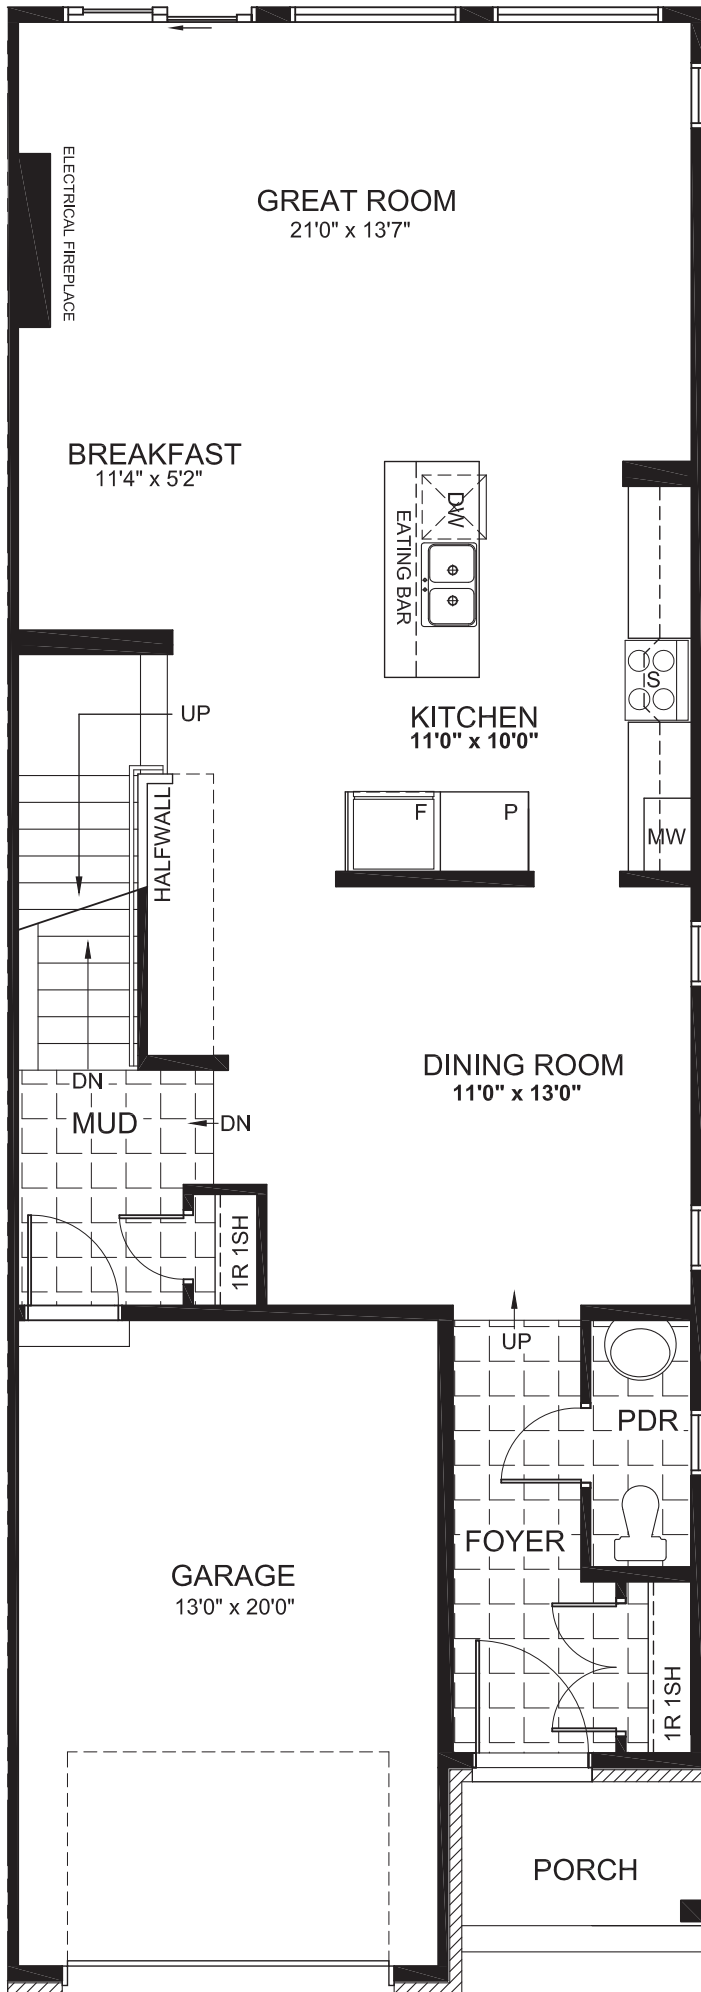

FICUS

2576
SQ. FT.

Square footage includes
finished basement

3+ 

2.5+ 

MAIN

FICUS

2576
SQ. FT.

Square footage includes finished basement

3+ 

2.5+ 

SECOND

FICUS

2576
SQ. FT.

Square footage includes
finished basement

3+ 

2.5+ 

BASEMENT

FICUS

OPTIONAL 4TH BEDROOM

OPTIONAL ENSUITE

OPTIONAL WALK-IN PANTRY

2576
SQ. FT.

Square footage includes
finished basement