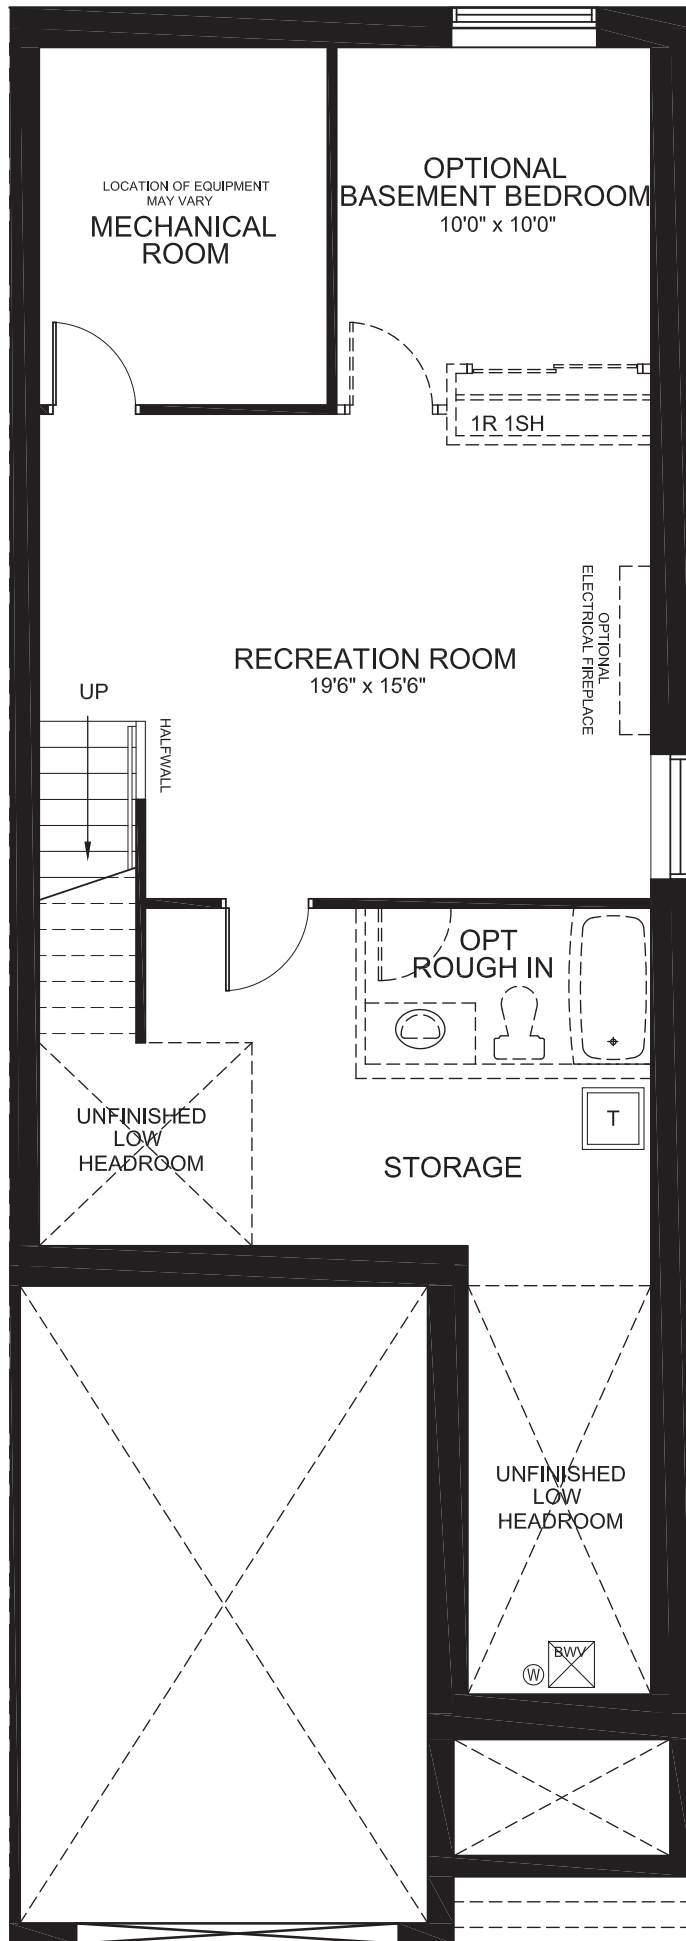

FICUS

2576
SQ. FT.

Square footage includes
finished basement

3+ 

2.5+ 

MAIN

FICUS

2576
SQ. FT.

Square footage includes finished basement

3+ 

2.5+ 

SECOND

FICUS

2576
SQ. FT.

Square footage includes
finished basement

3+ 

2.5+ 

BASEMENT

FICUS

OPTIONAL 4TH BEDROOM

OPTIONAL ENSUITE

OPTIONAL WALK-IN PANTRY

2576
SQ. FT.

Square footage includes
finished basement