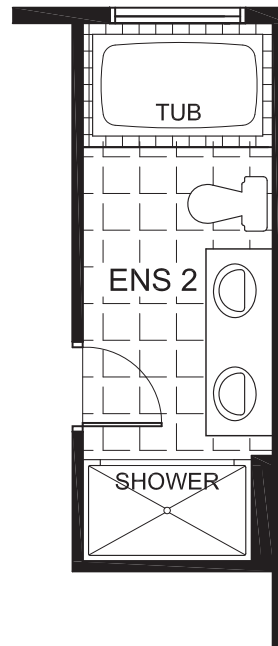

FICUS

2576
SQ. FT.

Square footage includes
finished basement

3+ 

2.5+ 

MAIN

FICUS

2576
SQ. FT.

Square footage includes finished basement

3+ 

2.5+ 

SECOND

FICUS

2576
SQ. FT.

Square footage includes
finished basement

3+ 

2.5+ 

BASEMENT

FICUS

OPTIONAL 4TH BEDROOM

OPTIONAL ENSUITE

OPTIONAL WALK-IN PANTRY

2576
SQ. FT.

Square footage includes
finished basement

3+ 

2.5+ 

OPTIONS