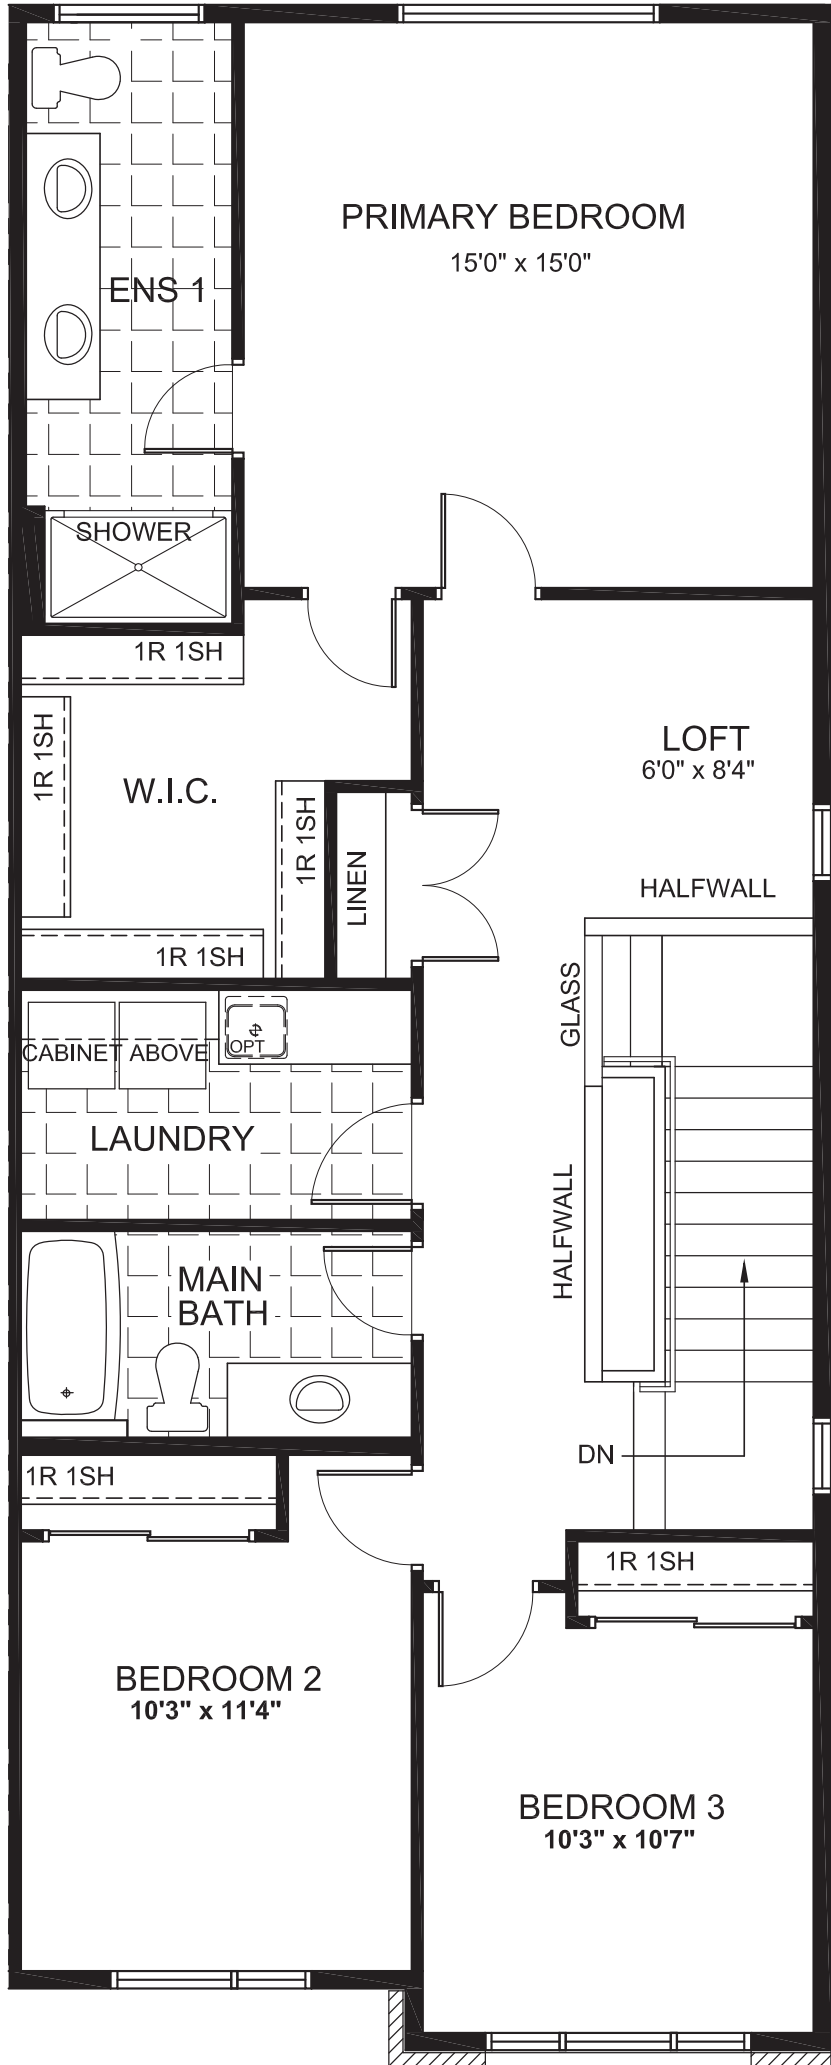

PALM

2543
SQ. FT.

Square footage includes finished basement

3+ 

2.5+ 

MAIN

PALM

2543
SQ. FT.

Square footage includes
finished basement

3+ 

2.5+ 

SECOND

PALM

2543
SQ. FT.

Square footage includes
finished basement

3+ 

2.5+ 

BASEMENT

PALM

2543
SQ. FT.

Square footage includes
finished basement

3+ 

2.5+ 

OPTIONS