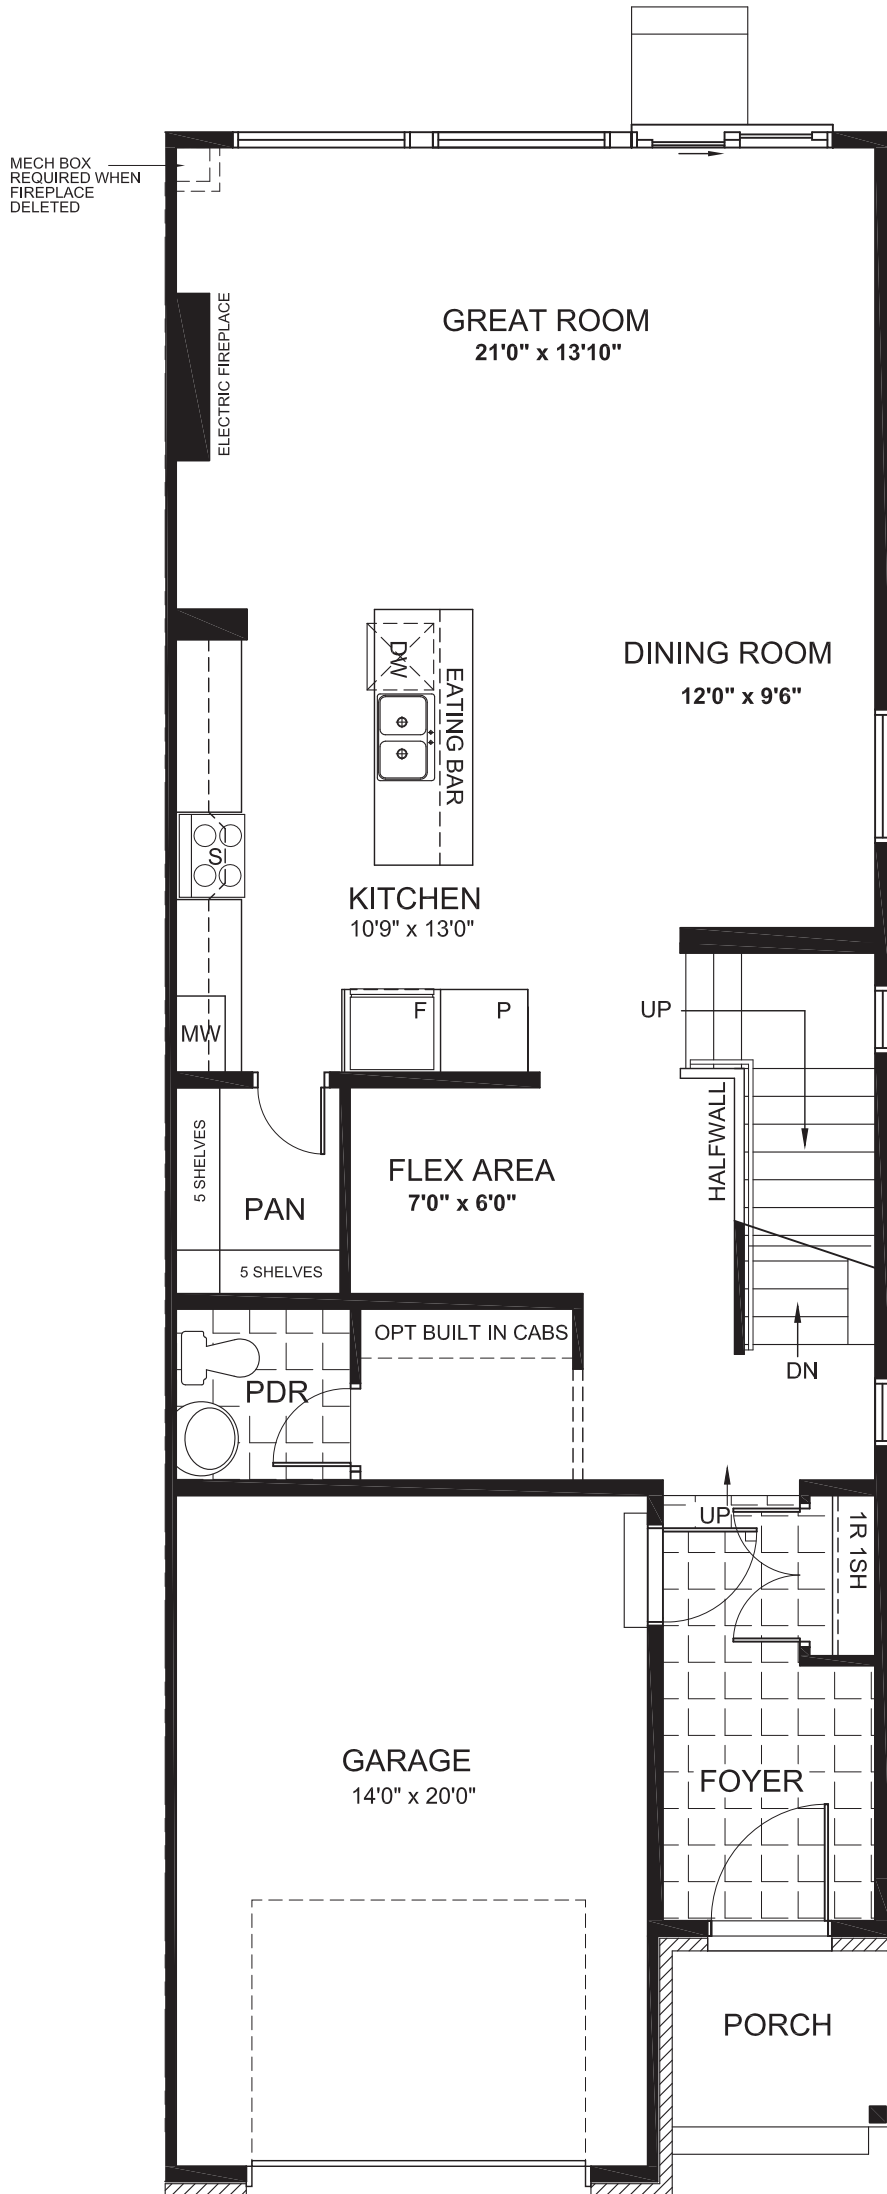

PALM

2543
SQ. FT.

Square footage includes finished basement

3+ 

2.5+ 

MAIN

PALM

2543
SQ. FT.

Square footage includes
finished basement

3+ 

2.5+ 

SECOND

PALM

2543
SQ. FT.

Square footage includes
finished basement

3+ 

2.5+ 

BASEMENT

PALM

2543
SQ. FT.

Square footage includes
finished basement

3+ 

2.5+ 

OPTIONS