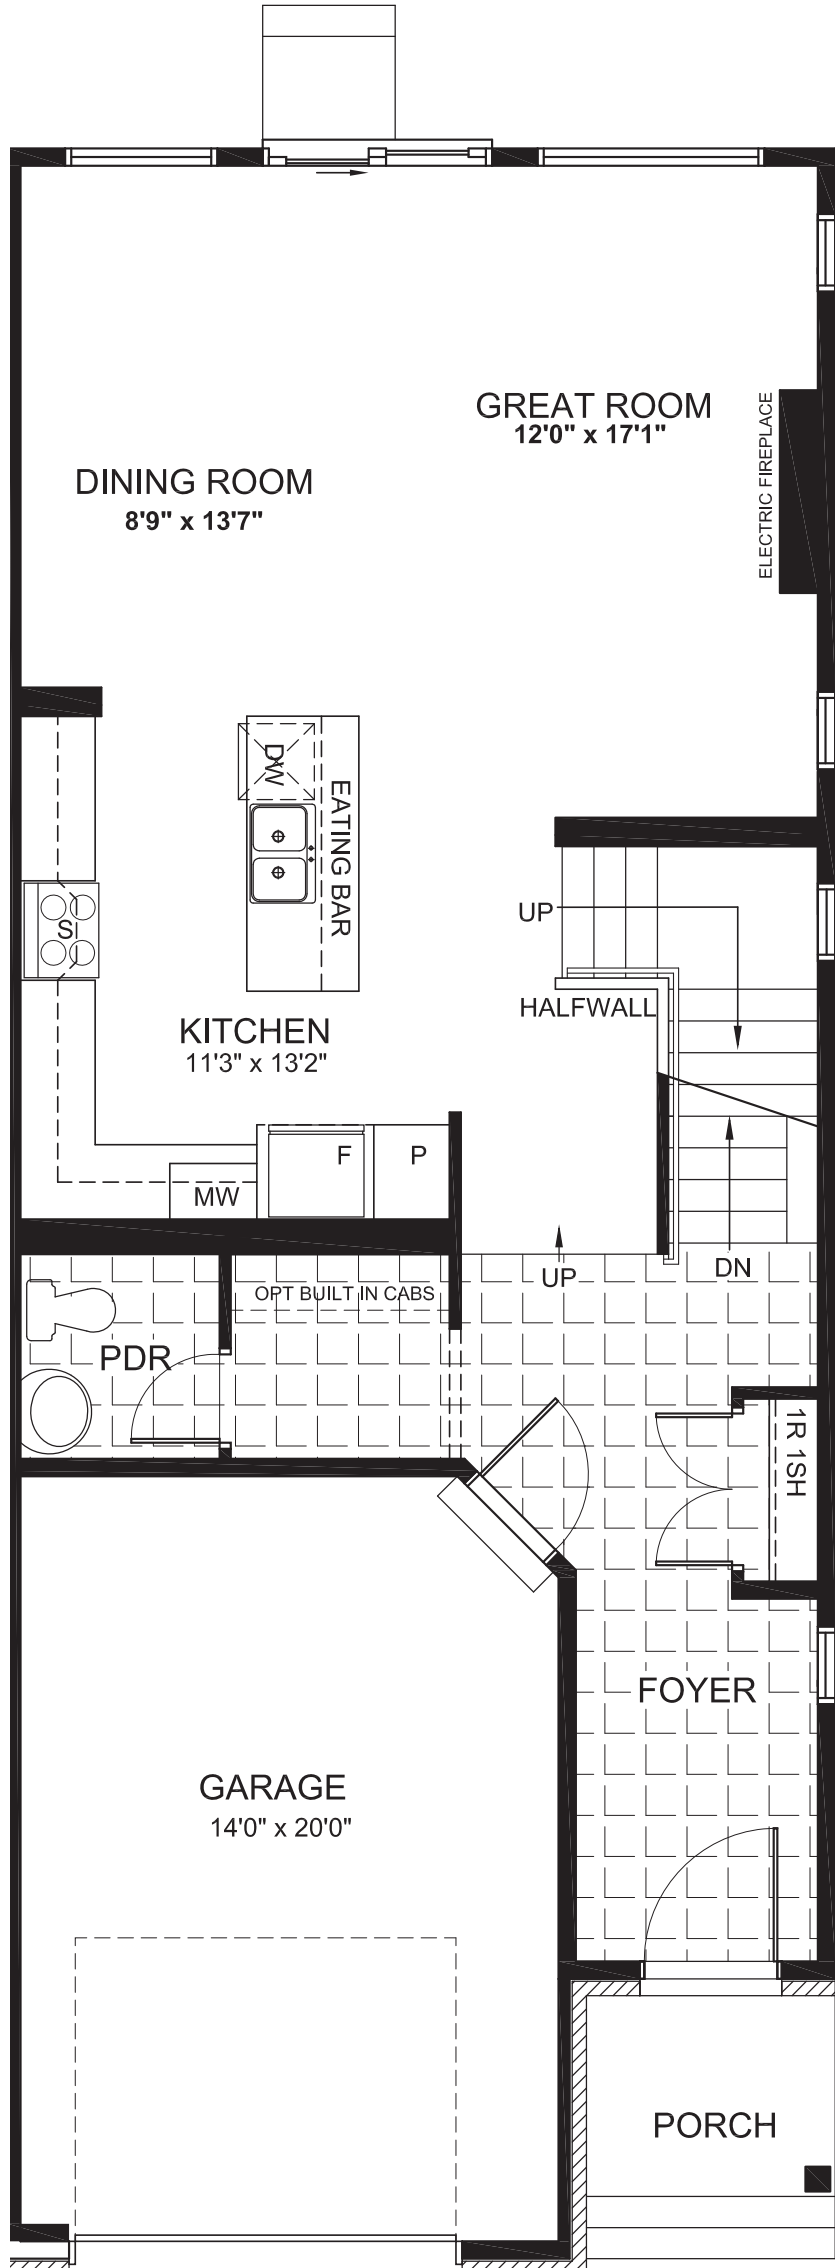

POTHOS

2192
SQ. FT.

Square footage includes
finished basement

3 

2.5+ 

GROUND

POTHOS

2192
SQ. FT.

Square footage includes
finished basement

3 

2.5+ 

SECOND

ELEVATION 1

ELEVATION 2

SECOND FLOOR PLAN

POTHOS

2192
SQ. FT.

Square footage includes
finished basement

3 

2.5+ 

BASEMENT

POTHOS

2192
SQ. FT.

Square footage includes
finished basement