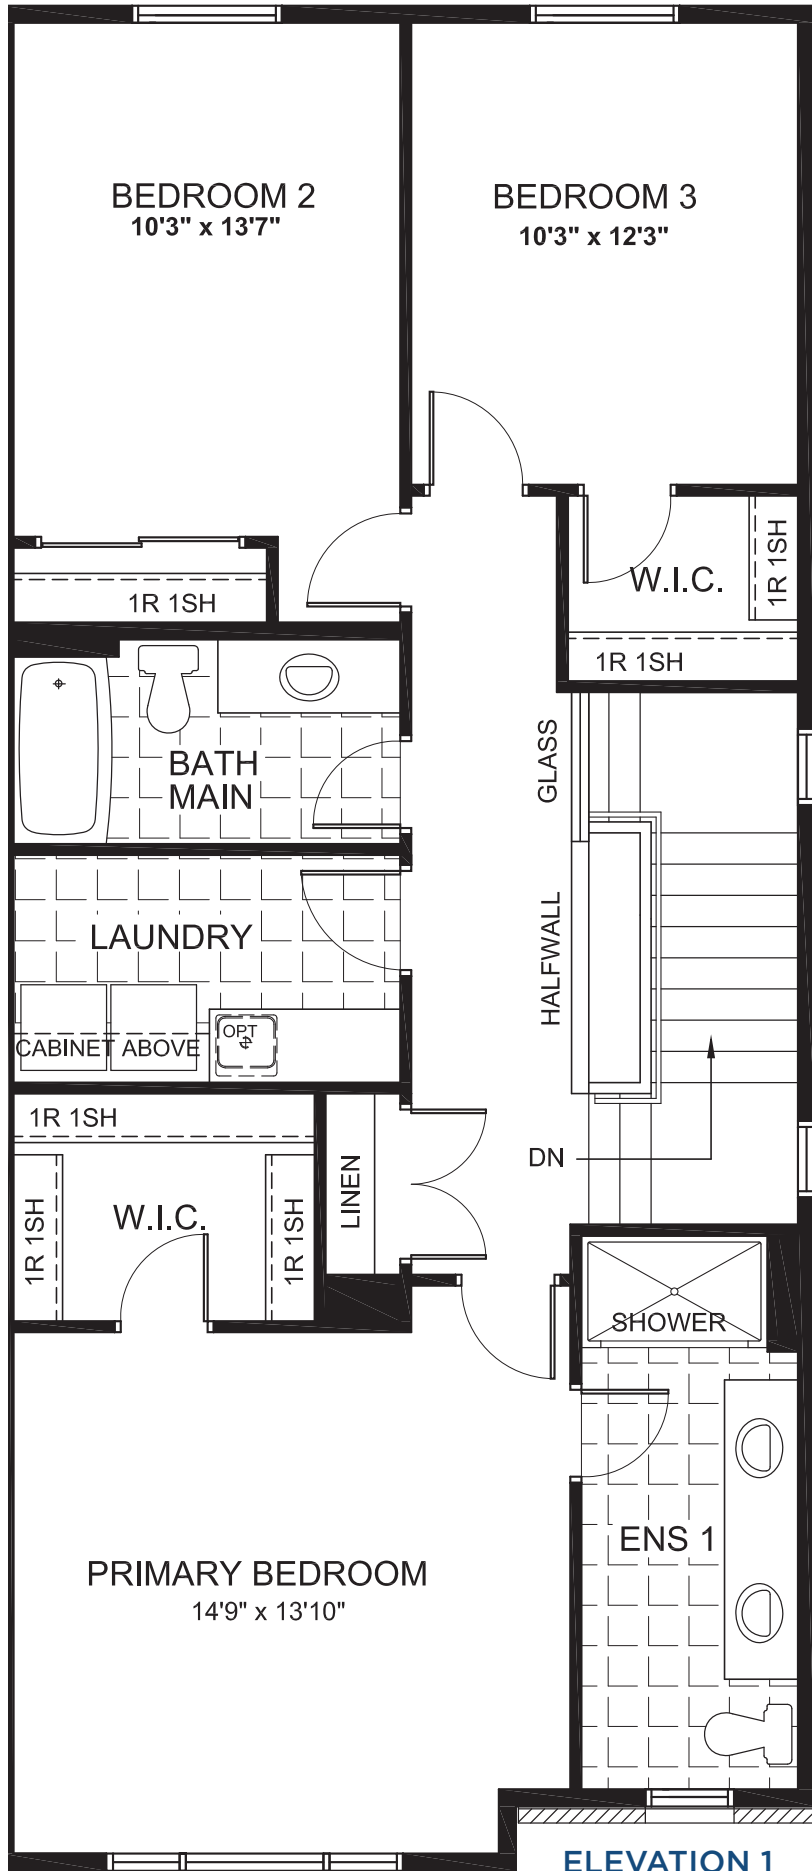

POTHOS

2192
SQ. FT.

Square footage includes
finished basement

3 

2.5+ 

GROUND

POTHOS

2192
SQ. FT.

Square footage includes
finished basement

3 

2.5+ 

SECOND

ELEVATION 1

ELEVATION 2

SECOND FLOOR PLAN

POTHOS

2192
SQ. FT.

Square footage includes
finished basement

3 

2.5+ 

BASEMENT

POTHOS

2192
SQ. FT.

Square footage includes
finished basement