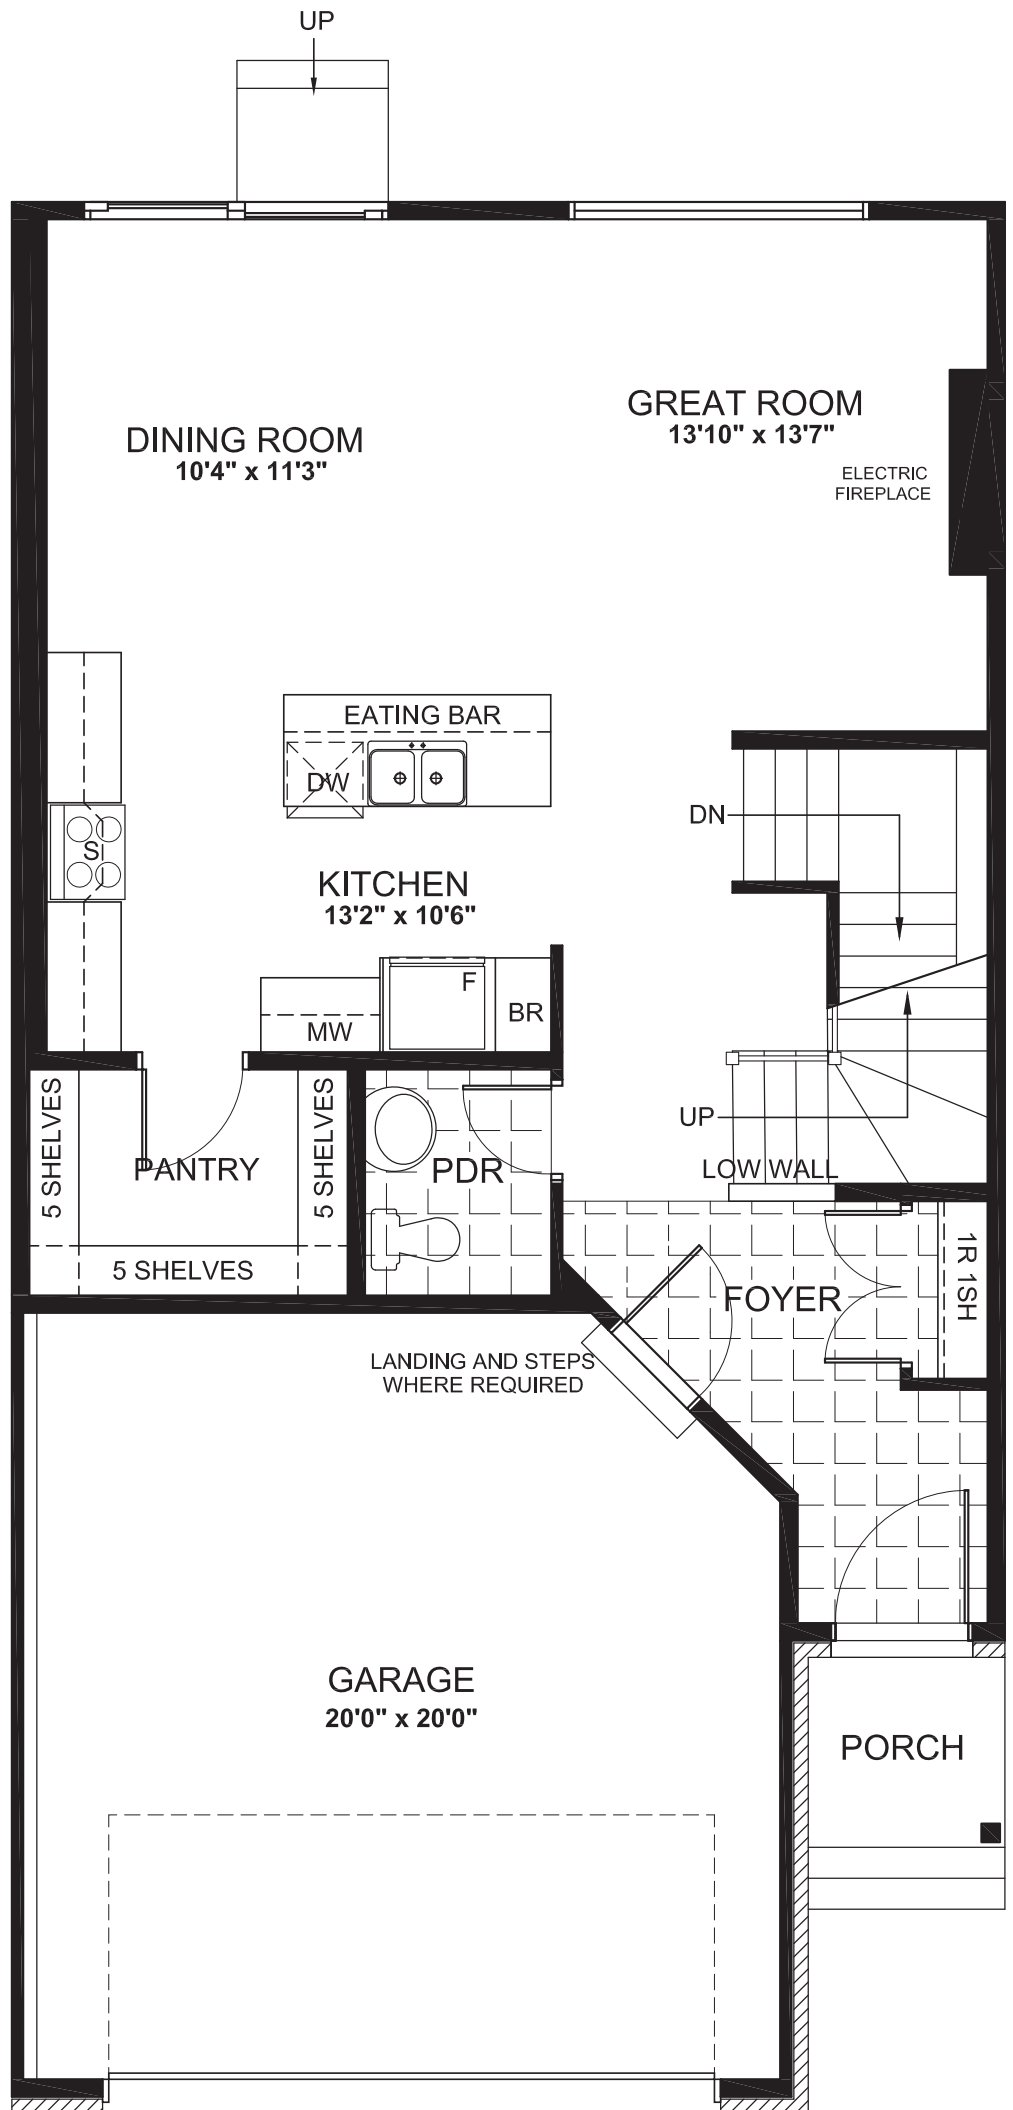

ALTAIR

2170
SQ. FT.

Square footage includes
finished basement

ELV A

4+ 

2.5+ 

LOT SIZE
35'

MAIN

ALTAIR

2170
SQ. FT.

Square footage includes
finished basement

ELV A

4+ 

2.5+ 

LOT SIZE
35'

BASEMENT

ALTAIR

OPTIONAL EXTENDED RECREATION ROOM

2170
SQ. FT.

Square footage includes
finished basement

ELV A

4+ 

2.5+ 

LOT SIZE
35'