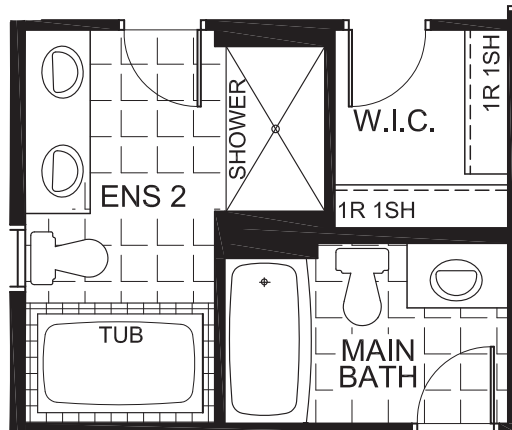

ALTAIR

2170
SQ. FT.

Square footage includes
finished basement

ELV A

4+ 

2.5+ 

LOT SIZE
35'

MAIN

ALTAIR

2170
SQ. FT.

Square footage includes
finished basement

ELV A

4+ 

2.5+ 

LOT SIZE
35'

BASEMENT

ALTAIR

OPTIONAL EXTENDED RECREATION ROOM

2170
SQ. FT.

Square footage includes
finished basement

ELV A

4+ 

2.5+ 

LOT SIZE
35'

OPTIONS

OPTIONAL ENSUITE 2

OPTIONAL PREP KITCHEN