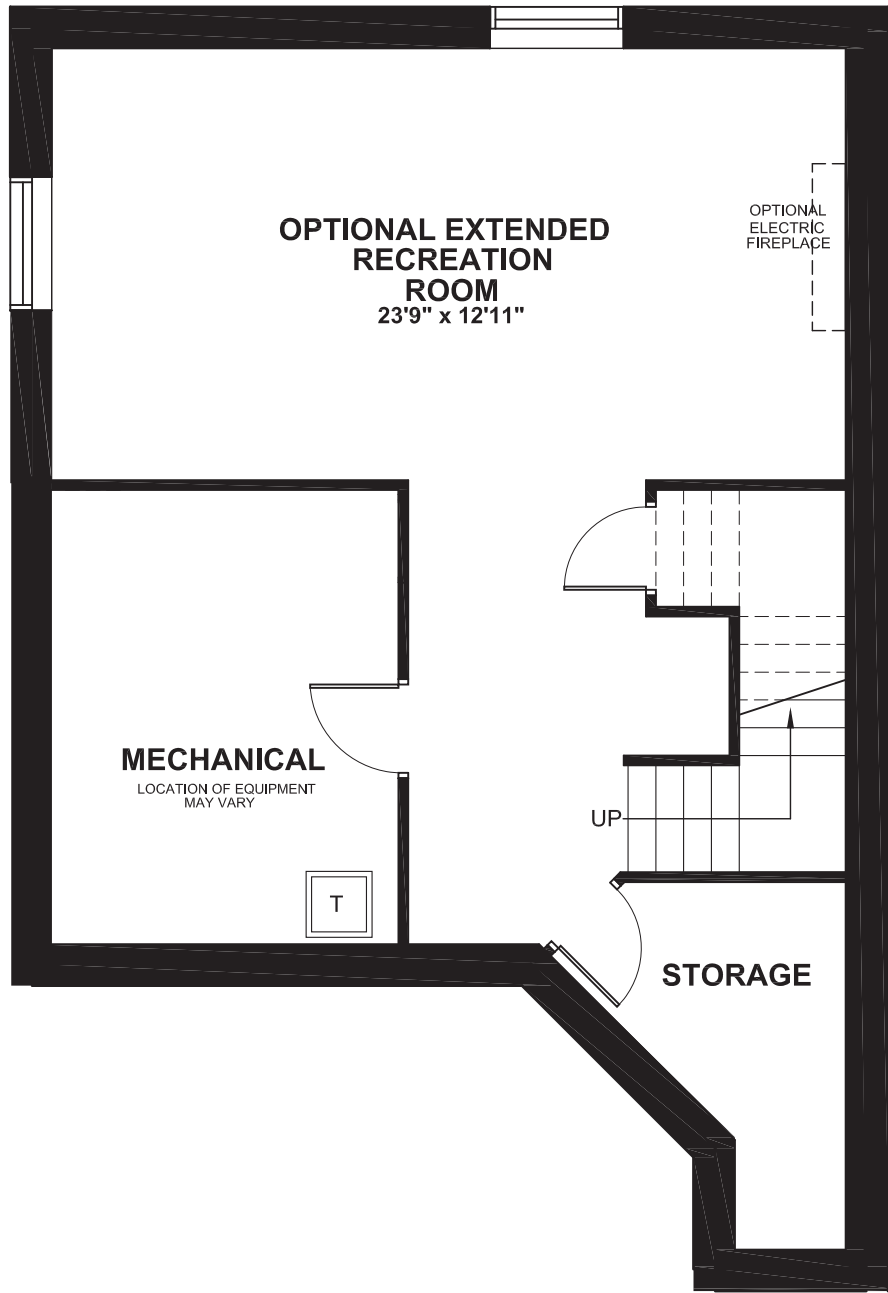

ALTAIR

2170
SQ. FT.

Square footage includes
finished basement

ELV A

4+ 

2.5+ 

LOT SIZE
35'

MAIN

ALTAIR

2170
SQ. FT.

Square footage includes
finished basement

ELV A

4+ 

2.5+ 

LOT SIZE
35'

BASEMENT

ALTAIR

OPTIONAL EXTENDED RECREATION ROOM

2170
SQ. FT.

Square footage includes
finished basement

ELV A

4+ 

2.5+ 

LOT SIZE
35'