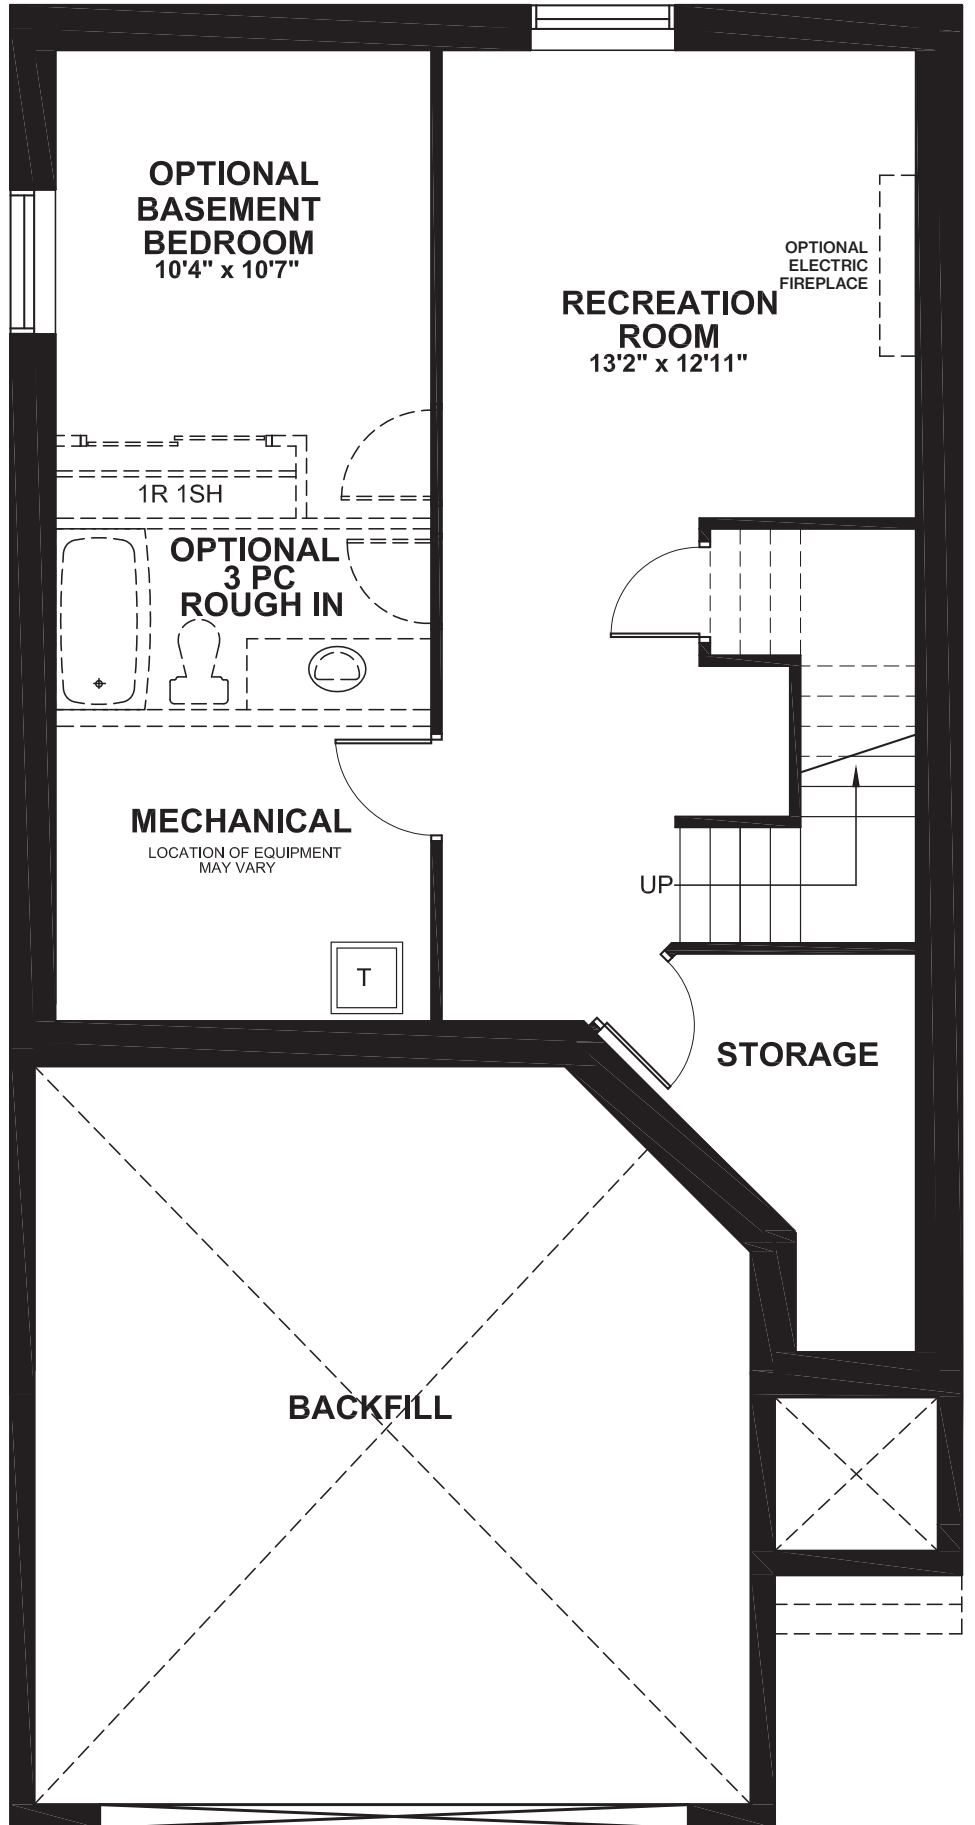

ALTAIR

2170
SQ. FT.

Square footage includes
finished basement

ELV A

4+ 

2.5+ 

LOT SIZE
35'

MAIN

ALTAIR

2170
SQ. FT.

Square footage includes
finished basement

ELV A

4+ 

2.5+ 

LOT SIZE
35'

BASEMENT

ALTAIR

OPTIONAL EXTENDED RECREATION ROOM

2170
SQ. FT.

Square footage includes
finished basement

ELV A

4+ 

2.5+ 

LOT SIZE
35'