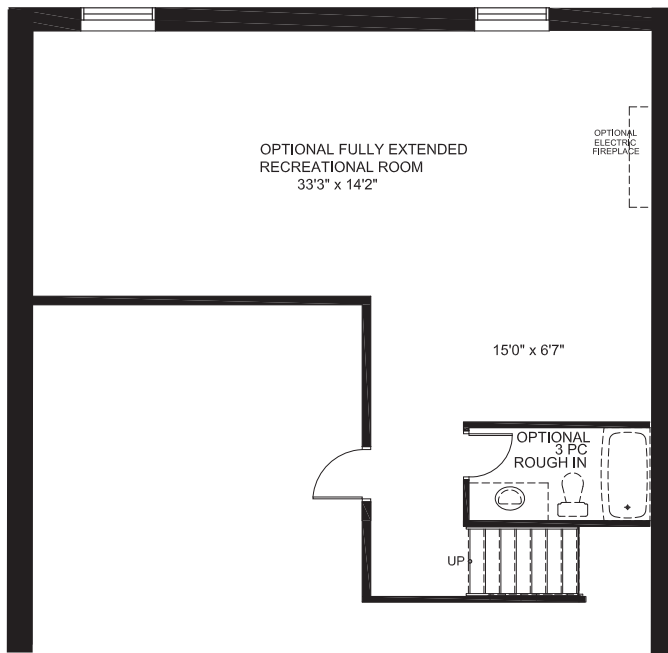

CAMBRIDGE

3869
SQ. FT.

Square footage includes finished basement

ELV A

4+ 

3.5+ 

LOT SIZE
44'

MAIN

CAMBRIDGE

3869
SQ. FT.

Square footage includes finished basement

ELV A

4+ 

3.5+ 

LOT SIZE
44'

SECOND

3.5+ 

LOT SIZE
44'

BASEMENT

CAMBRIDGE

OPTIONAL BASEMENT BEDROOM & OPTIONAL EXTENDED REC ROOM

OPTIONAL FULLY EXTENDED REC ROOM

OPTIONAL GUEST SUITE

OPTIONAL 5TH BEDROOM

OPTIONAL LAUNDRY

3869
SQ. FT.

Square footage includes finished basement

ELV A

4+ 

3⁵+ 

LOT SIZE
44'

OPTIONS