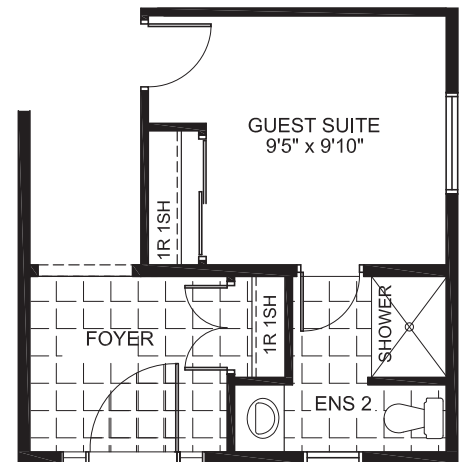

CAMBRIDGE

3869
SQ. FT.

Square footage includes finished basement

ELV A

4+ 

3.5+ 

LOT SIZE
44'

MAIN

ELEVATION A

ELEVATION B

ELEVATION C

CAMBRIDGE

3869
SQ. FT.

Square footage includes
finished basement

ELV A

4+ 

3.5+ 

LOT SIZE
44'

BASEMENT

CAMBRIDGE

OPTIONAL BASEMENT BEDROOM & OPTIONAL EXTENDED REC ROOM

OPTIONAL FULLY EXTENDED REC ROOM

OPTIONAL GUEST SUITE

OPTIONAL 5TH BEDROOM

OPTIONAL LAUNDRY

3869
SQ. FT.

Square footage includes finished basement

ELV A

4+ 

3⁵+ 

LOT SIZE
44'

OPTIONS