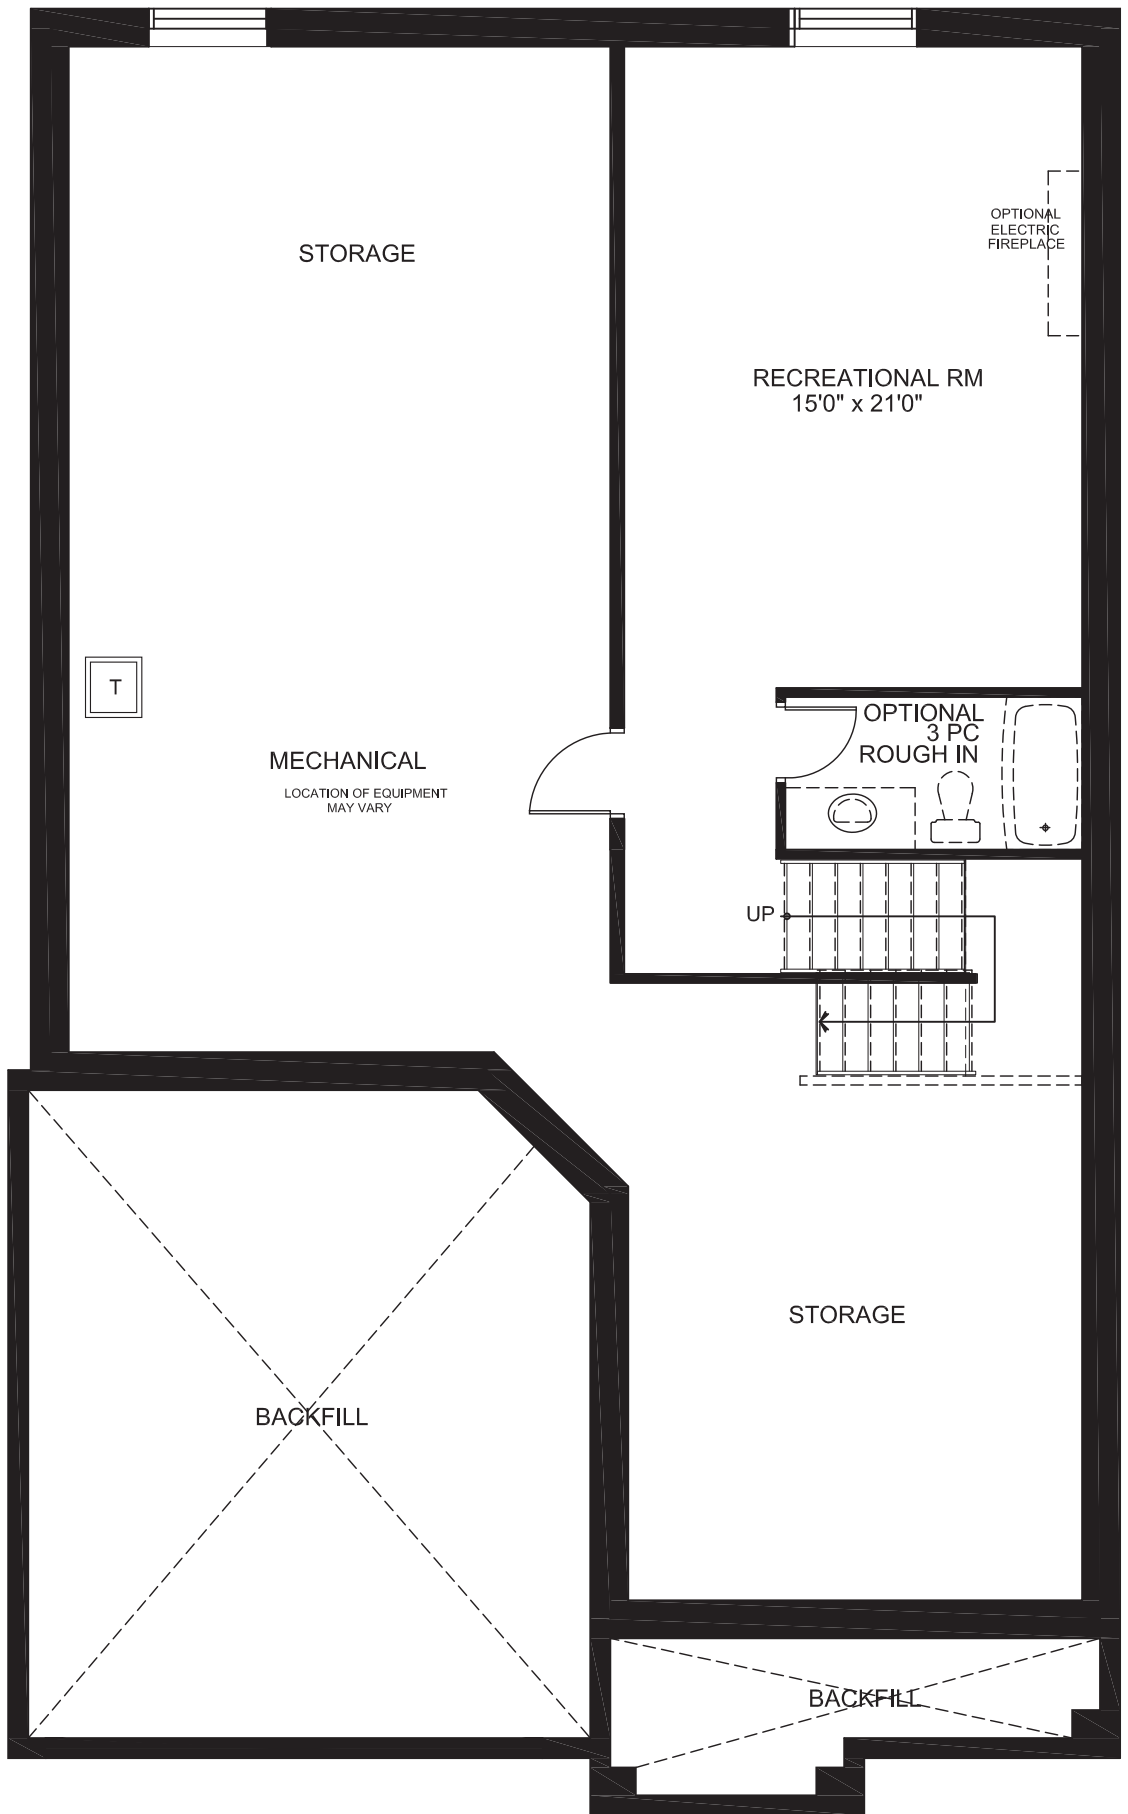

CAMBRIDGE

3869
SQ. FT.

Square footage includes finished basement

ELV A

4+ 

3.5+ 

LOT SIZE
44'

MAIN

CAMBRIDGE

3869
SQ. FT.

Square footage includes finished basement

ELV A

4+ 

3.5+ 

LOT SIZE
44'

SECOND

ELEVATION A

ELEVATION B

ELEVATION C

CAMBRIDGE

3869
SQ. FT.

Square footage includes
finished basement

ELV A

4+ 

3.5+ 

LOT SIZE
44'

BASEMENT

CAMBRIDGE

OPTIONAL BASEMENT BEDROOM & OPTIONAL EXTENDED REC ROOM

OPTIONAL FULLY EXTENDED REC ROOM

OPTIONAL GUEST SUITE

OPTIONAL 5TH BEDROOM