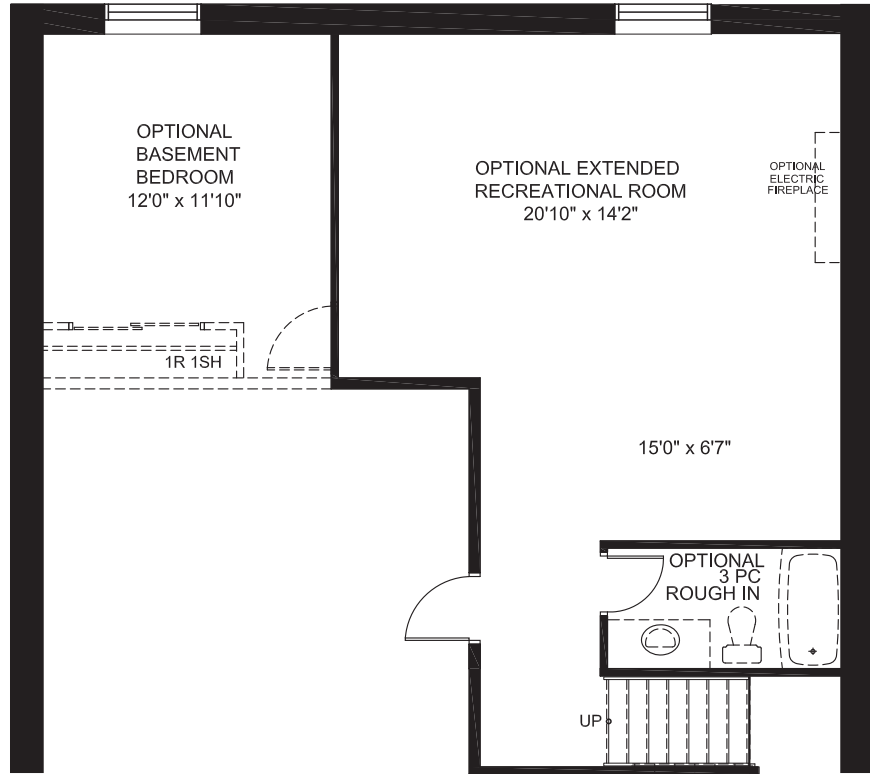

CAMBRIDGE

3869
SQ. FT.

Square footage includes finished basement

ELV A

4+ 

3.5+ 

LOT SIZE
44'

MAIN

CAMBRIDGE

3869
SQ. FT.

Square footage includes finished basement

ELV A

4+ 

3.5+ 

LOT SIZE
44'

SECOND

3.5+ 

LOT SIZE
44'

BASEMENT

CAMBRIDGE

OPTIONAL BASEMENT BEDROOM & OPTIONAL EXTENDED REC ROOM

OPTIONAL FULLY EXTENDED REC ROOM

OPTIONAL GUEST SUITE

OPTIONAL 5TH BEDROOM

OPTIONAL LAUNDRY

3869
SQ. FT.

Square footage includes finished basement

ELV A

4+ 

3⁵+ 

LOT SIZE
44'

OPTIONS