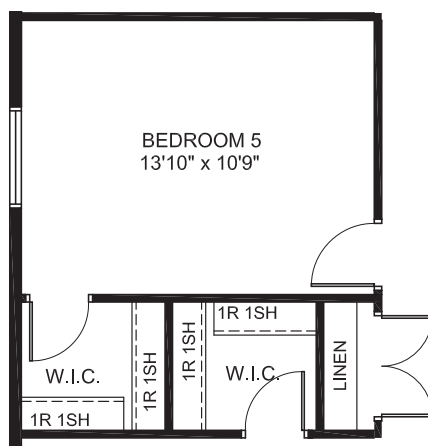

CAMBRIDGE

3869
SQ. FT.

Square footage includes finished basement

ELV A

4+ 

3.5+ 

LOT SIZE
44'

MAIN

ELEVATION A

ELEVATION B

ELEVATION C

CAMBRIDGE

3869
SQ. FT.

Square footage includes
finished basement

ELV A

4+ 

3.5+ 

LOT SIZE
44'

BASEMENT

CAMBRIDGE

OPTIONAL BASEMENT BEDROOM & OPTIONAL EXTENDED REC ROOM

OPTIONAL FULLY EXTENDED REC ROOM

OPTIONAL GUEST SUITE

OPTIONAL 5TH BEDROOM

OPTIONAL LAUNDRY

3869
SQ. FT.

Square footage includes finished basement

ELV A

4+ 

3⁵+ 

LOT SIZE
44'

OPTIONS