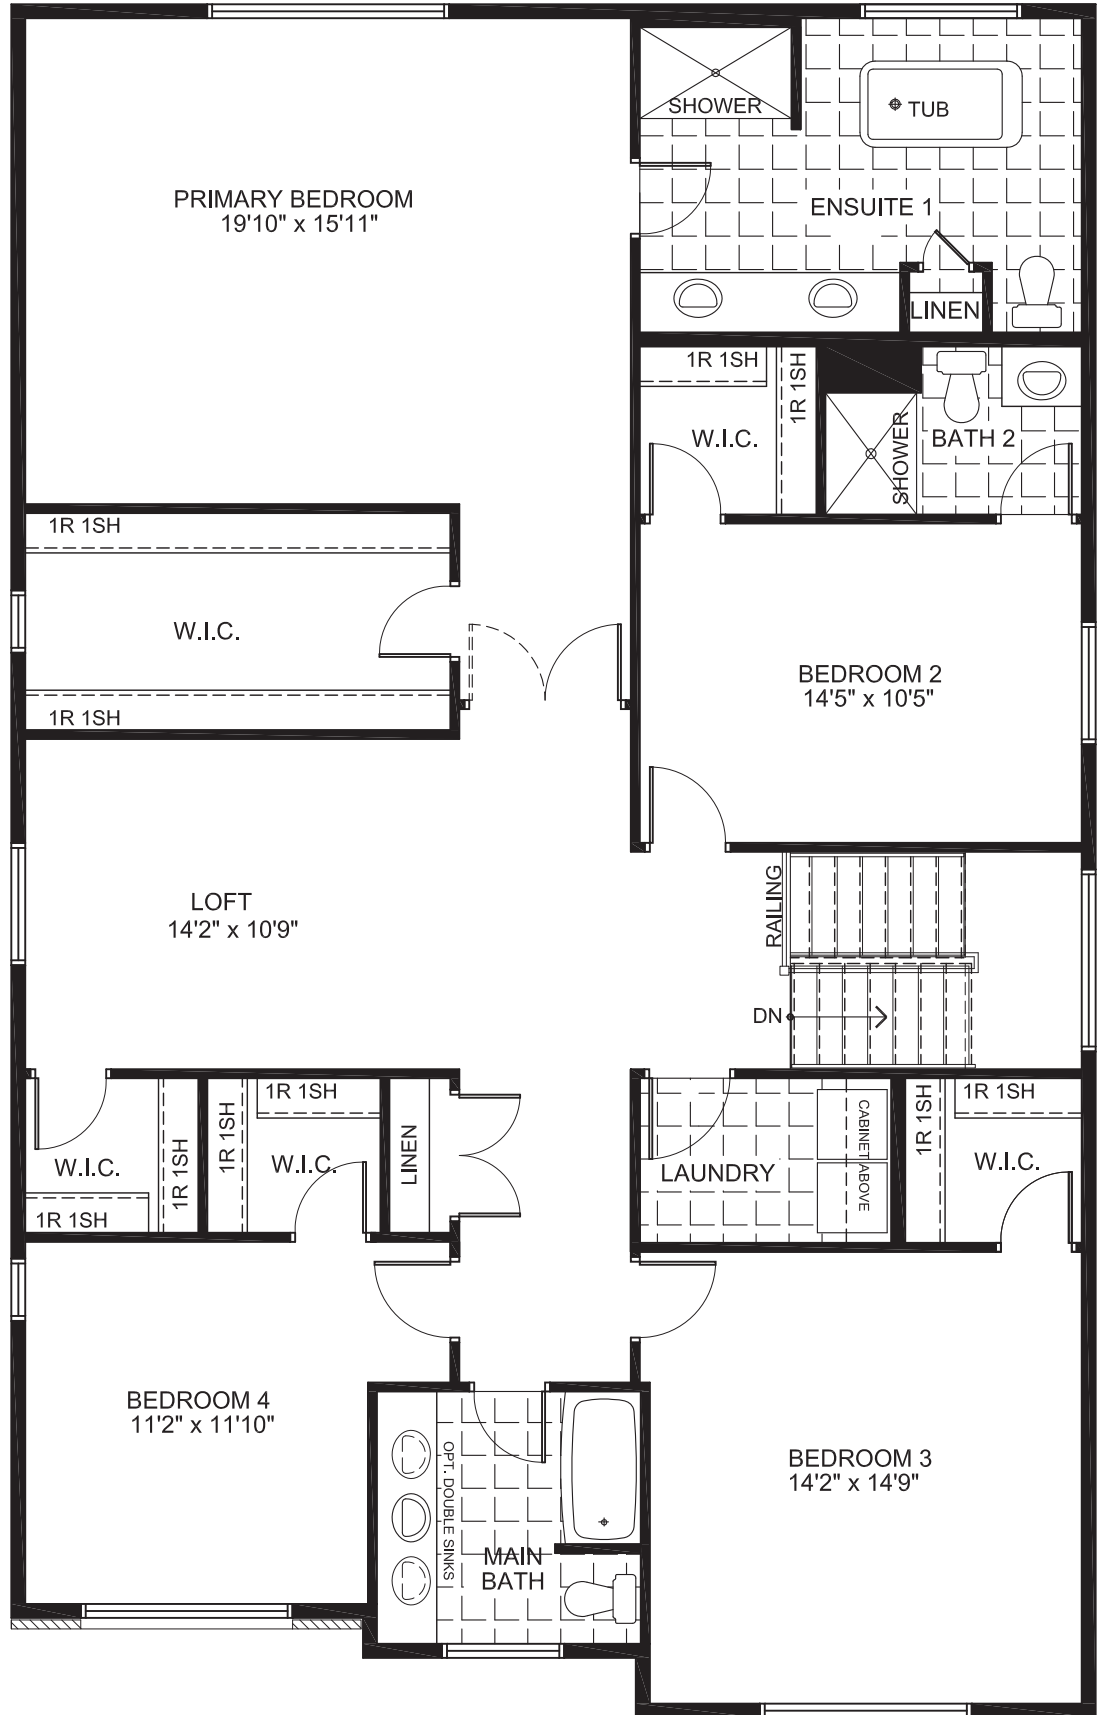

CAMBRIDGE

3869
SQ. FT.

Square footage includes finished basement

ELV A

4+ 

3.5+ 

LOT SIZE
44'

MAIN

CAMBRIDGE

3869
SQ. FT.

Square footage includes finished basement

ELV A

4+ 

3.5+ 

LOT SIZE
44'

SECOND

ELEVATION A

ELEVATION B

ELEVATION C

CAMBRIDGE

3869
SQ. FT.

Square footage includes
finished basement

ELV A

4+ 

3.5+ 

LOT SIZE
44'

BASEMENT

CAMBRIDGE

OPTIONAL BASEMENT BEDROOM & OPTIONAL EXTENDED REC ROOM

OPTIONAL FULLY EXTENDED REC ROOM

OPTIONAL GUEST SUITE

OPTIONAL 5TH BEDROOM