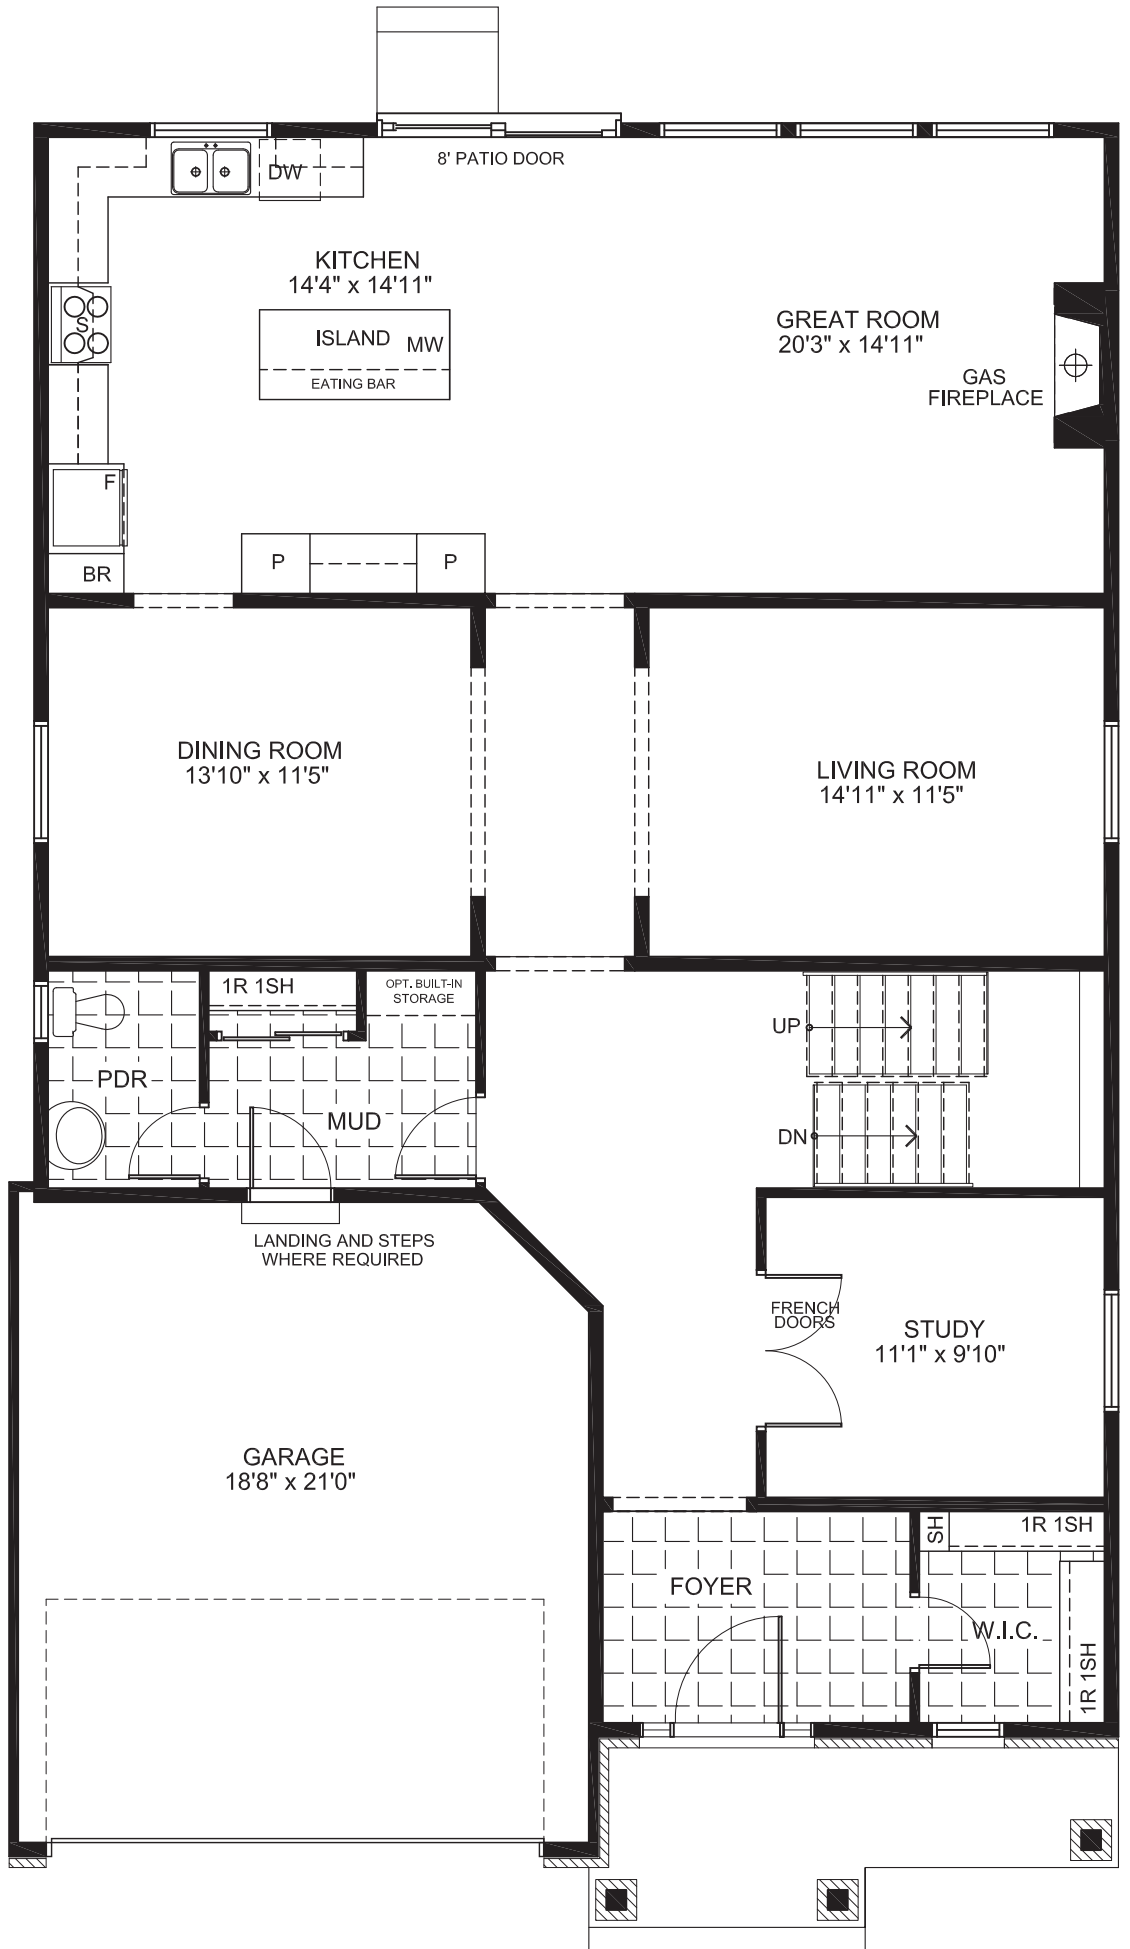

CAMBRIDGE

3869
SQ. FT.

Square footage includes finished basement

ELV A

4+ 

3.5+ 

LOT SIZE
44'

MAIN

CAMBRIDGE

3869
SQ. FT.

Square footage includes finished basement

ELV A

4+ 

3.5+ 

LOT SIZE
44'

SECOND

3.5+ 

LOT SIZE
44'

BASEMENT

CAMBRIDGE

OPTIONAL BASEMENT BEDROOM & OPTIONAL EXTENDED REC ROOM

OPTIONAL FULLY EXTENDED REC ROOM

OPTIONAL GUEST SUITE

OPTIONAL 5TH BEDROOM

OPTIONAL LAUNDRY

3869
SQ. FT.

Square footage includes finished basement

ELV A

4+ 

3⁵+ 

LOT SIZE
44'

OPTIONS