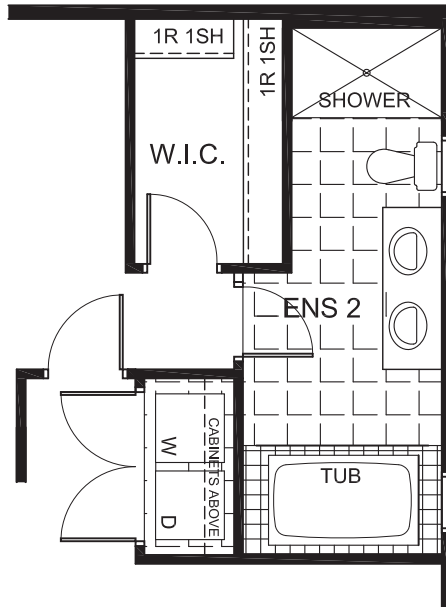

OPTIONAL ENSUITE