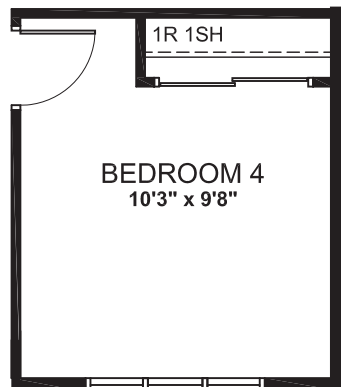

OPTIONAL 4TH BEDROOM