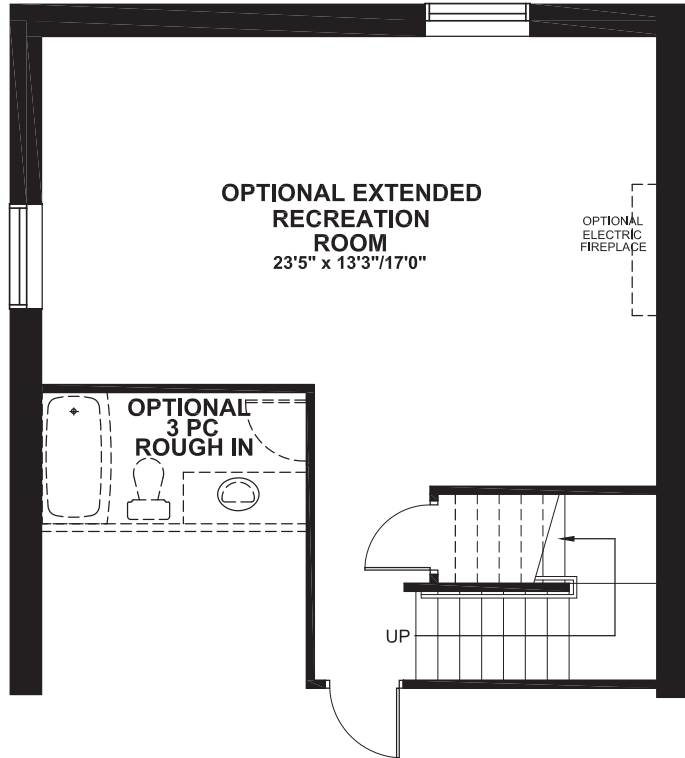

CAPELLA

2282
SQ. FT.

Square footage includes
finished basement

ELVA

3+

2.5+

LOT SIZE
35'

OPTIONS

OPTIONAL EXTENDED RECREATION ROOM