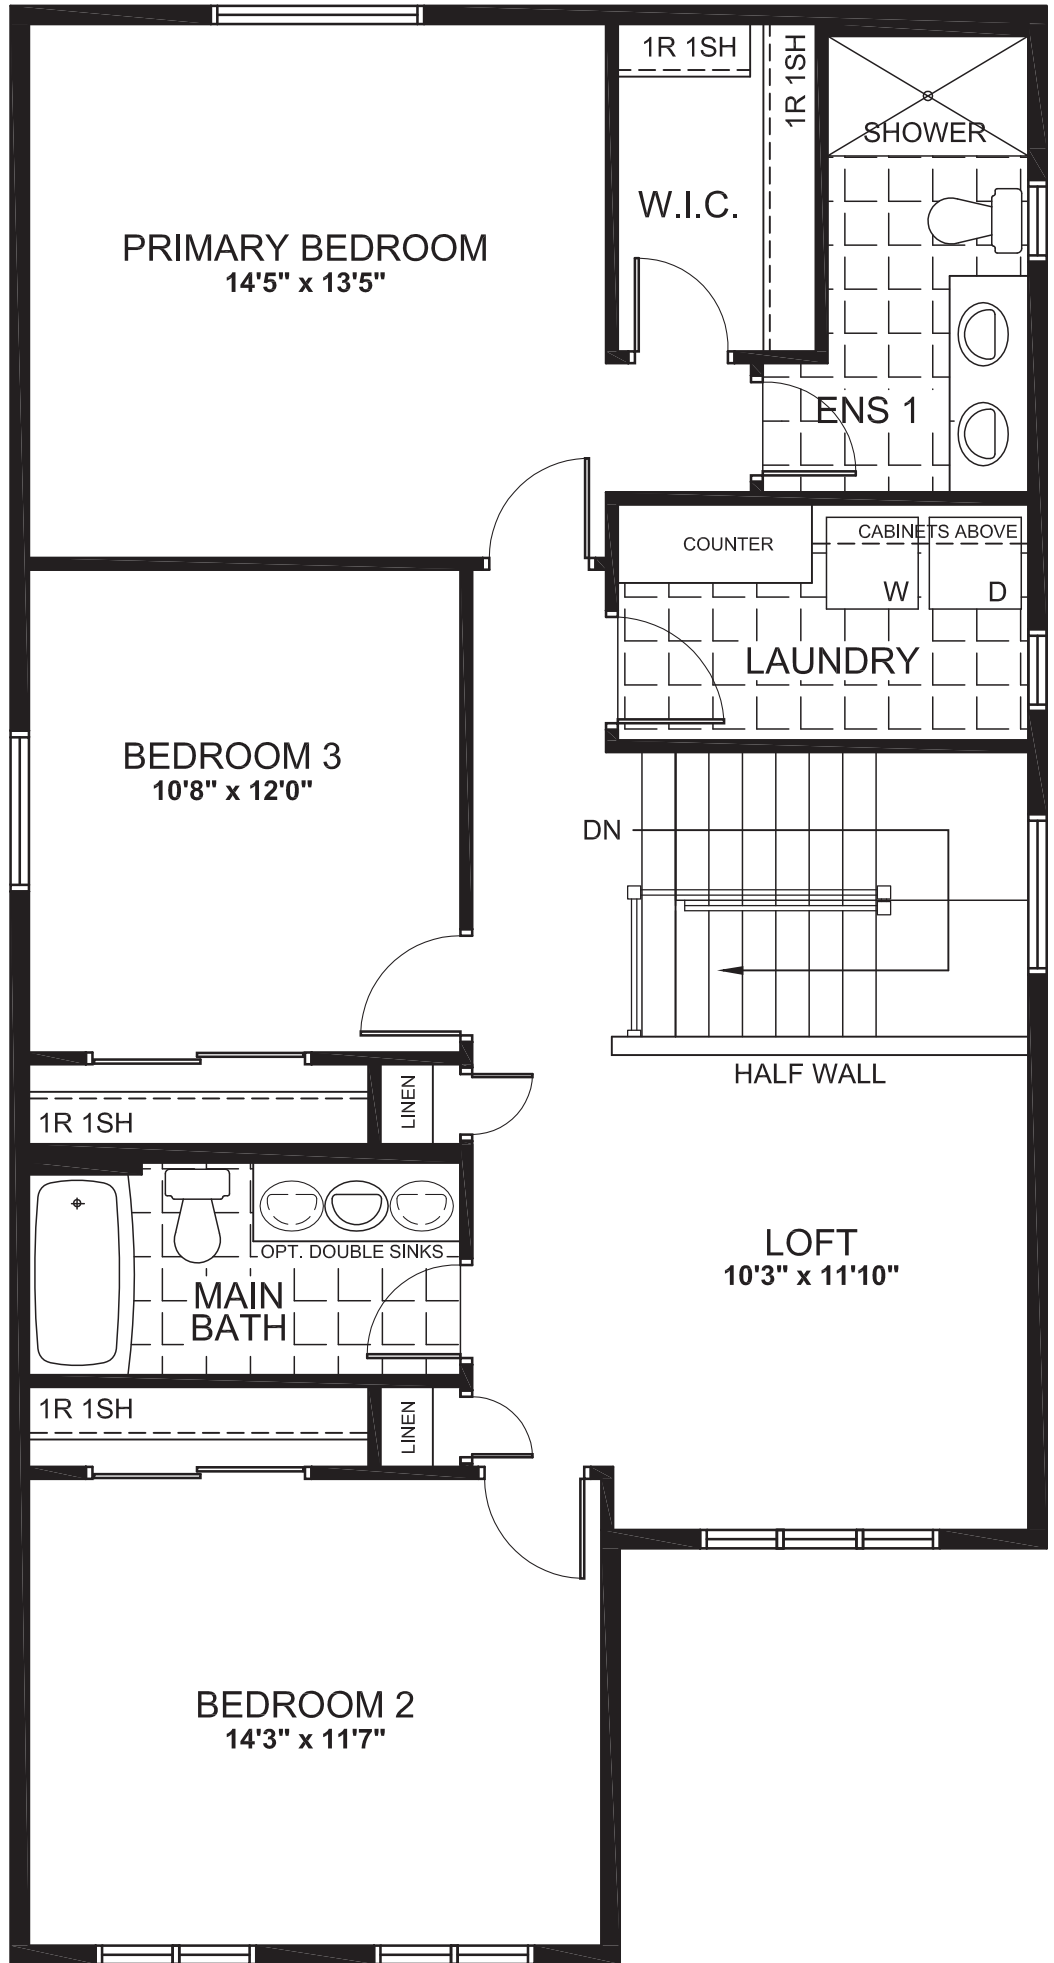

# CAPELLA

2282  
SQ. FT.

Square footage includes finished basement

ELV A

3+ 

2.5+ 

LOT SIZE  
35'

MAIN

# CAPELLA

2282  
SQ. FT.

Square footage includes  
finished basement

ELV A

3+ 

2.5+ 

LOT SIZE  
35'

SECOND

# CAPELLA

2282  
SQ. FT.

Square footage includes  
finished basement

ELV A

3+ 

2.5+ 

LOT SIZE  
35'

BASEMENT

# CAPELLA

2282  
SQ. FT.

Square footage includes  
finished basement

ELVA

3+ 

2.5+ 

LOT SIZE  
35'