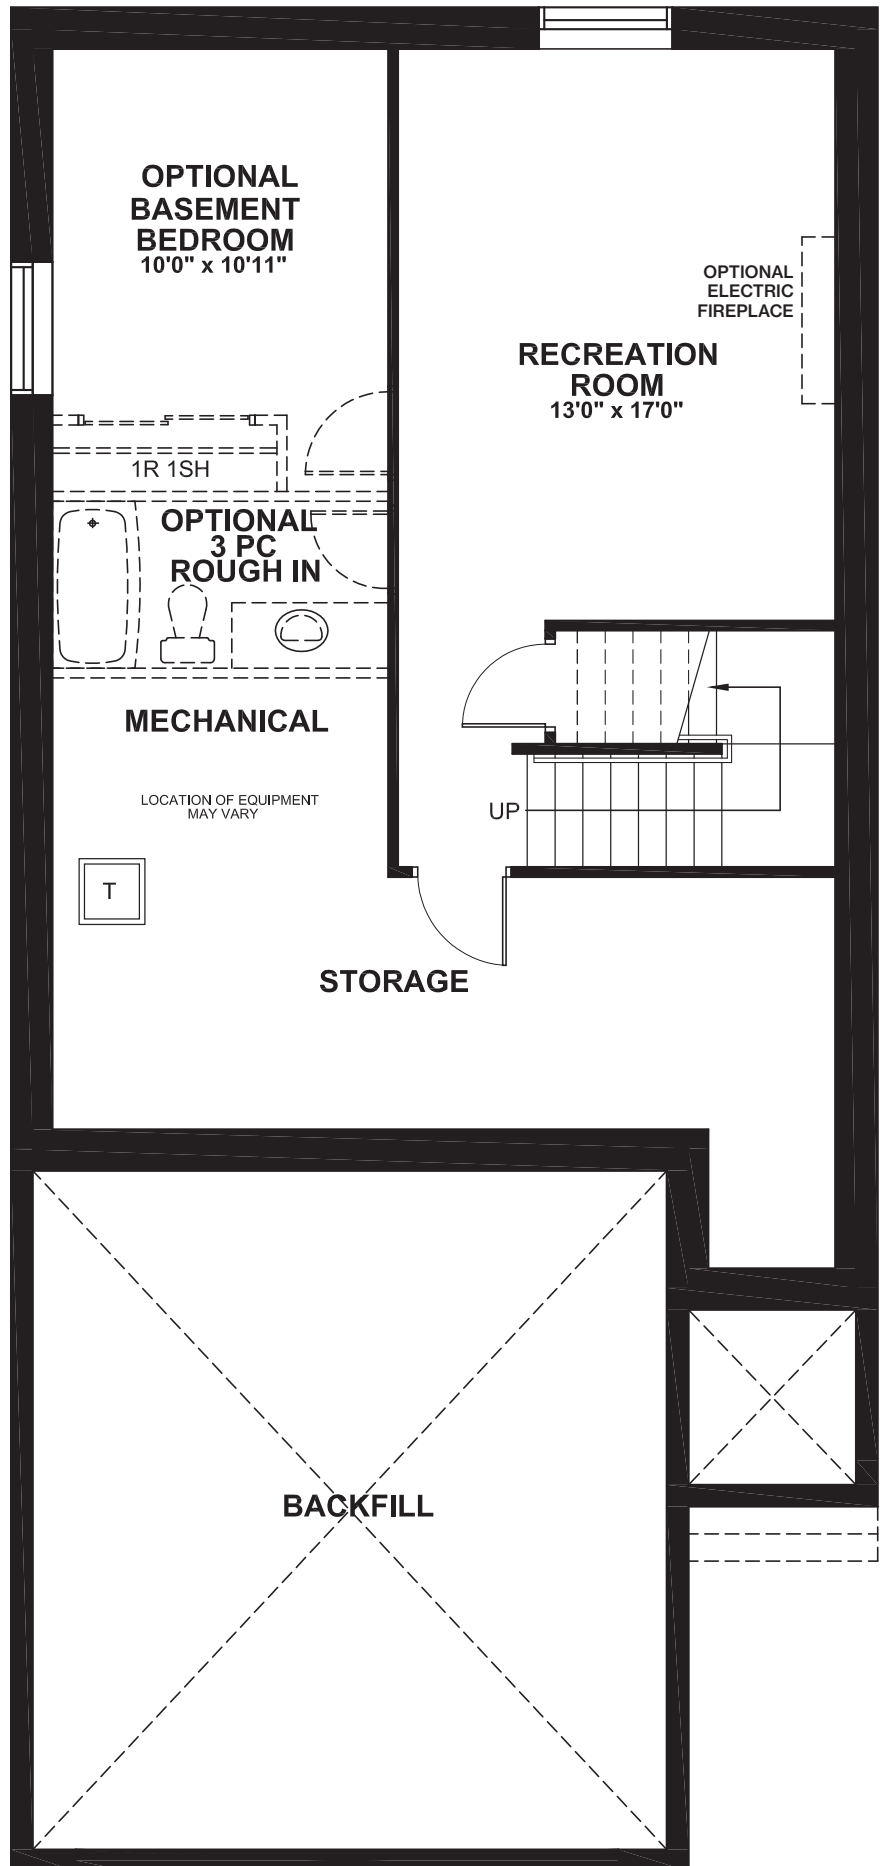

# CAPELLA

2282  
SQ. FT.

Square footage includes finished basement

ELV A

3+ 

2.5+ 

LOT SIZE  
35'

MAIN

# CAPELLA

2282  
SQ. FT.

Square footage includes  
finished basement

ELV A

3+ 

2.5+ 

LOT SIZE  
35'

SECOND

# CAPELLA

2282  
SQ. FT.

Square footage includes  
finished basement

ELV A

3+ 

2.5+ 

LOT SIZE  
35'

BASEMENT

# CAPELLA

2282  
SQ. FT.

Square footage includes  
finished basement

ELVA

3+ 

2.5+ 

LOT SIZE  
35'