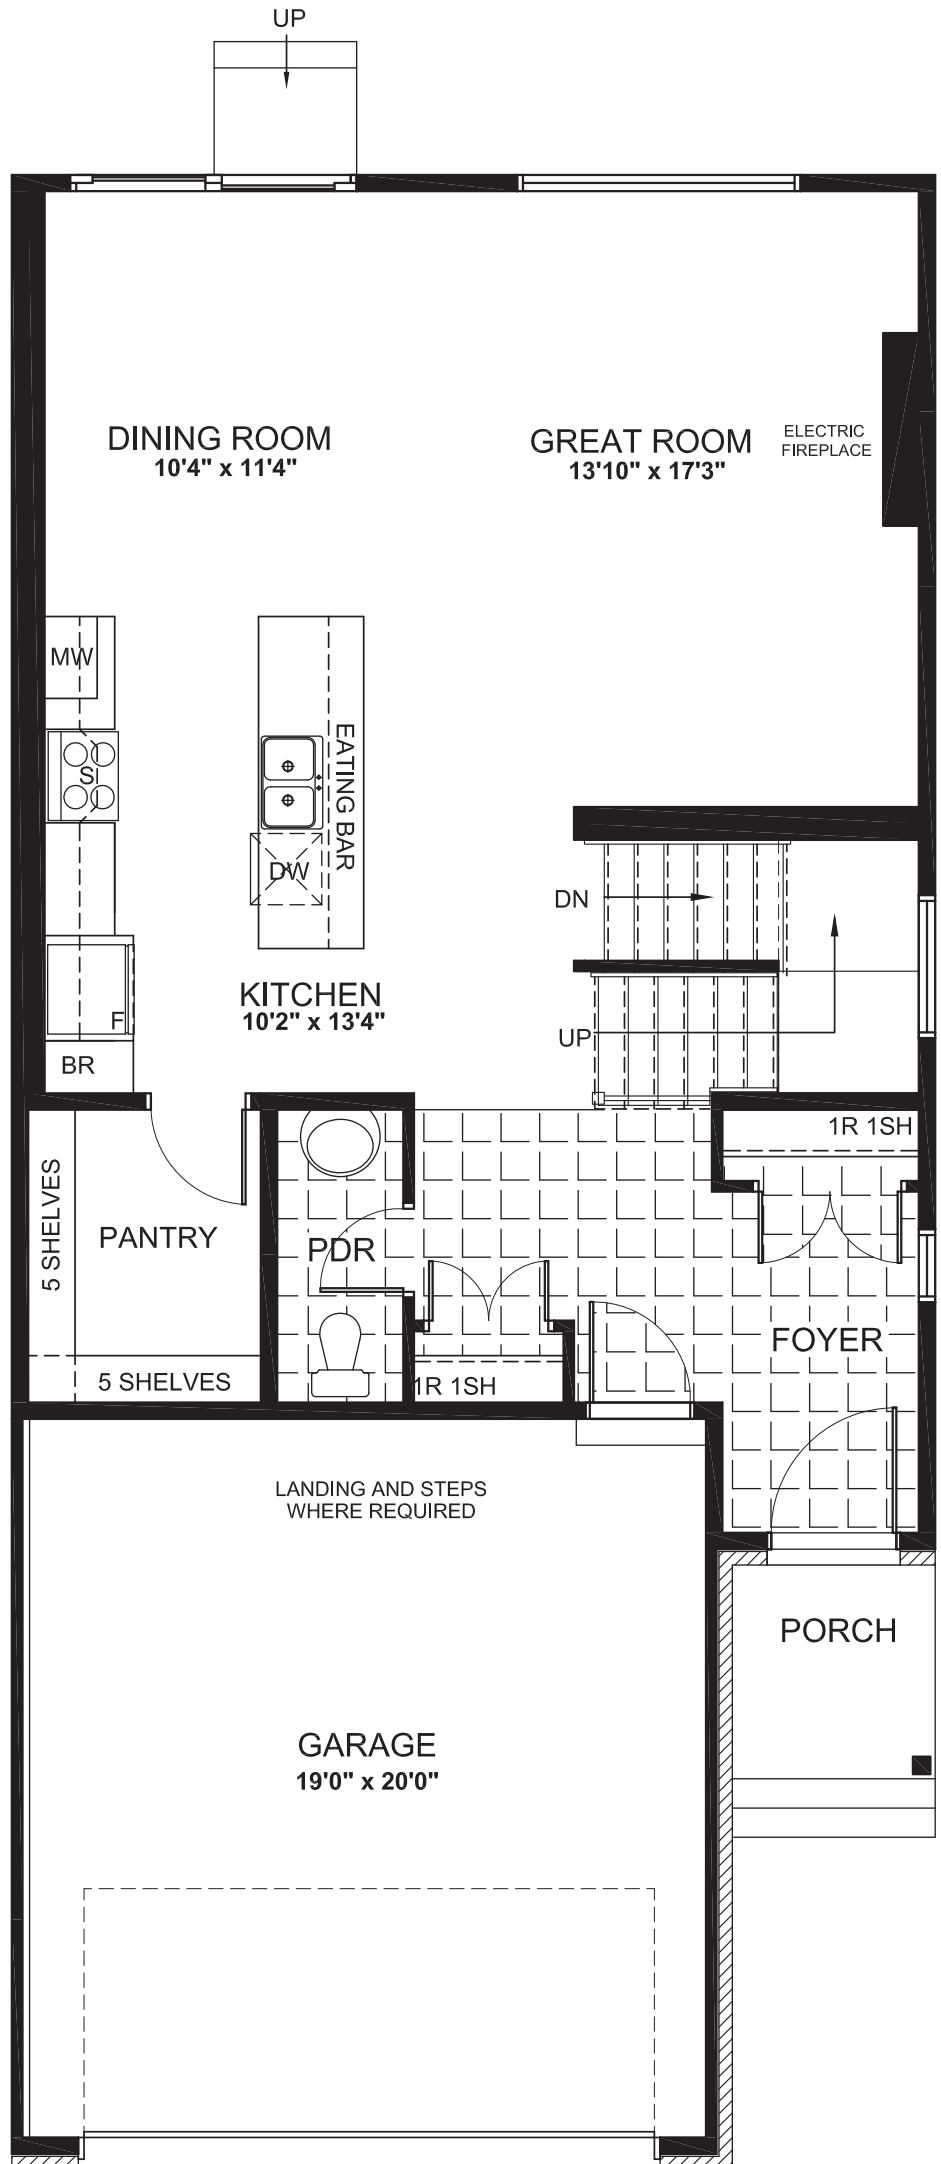

# CAPELLA

2282  
SQ. FT.

Square footage includes finished basement

ELV A

3+ 

2.5+ 

LOT SIZE  
35'

MAIN

# CAPELLA

2282  
SQ. FT.

Square footage includes  
finished basement

ELV A

3+ 

2.5+ 

LOT SIZE  
35'

SECOND

# CAPELLA

2282  
SQ. FT.

Square footage includes  
finished basement

ELV A

3+ 

2.5+ 

LOT SIZE  
35'

BASEMENT

# CAPELLA

2282  
SQ. FT.

Square footage includes  
finished basement

ELVA

3+ 

2.5+ 

LOT SIZE  
35'