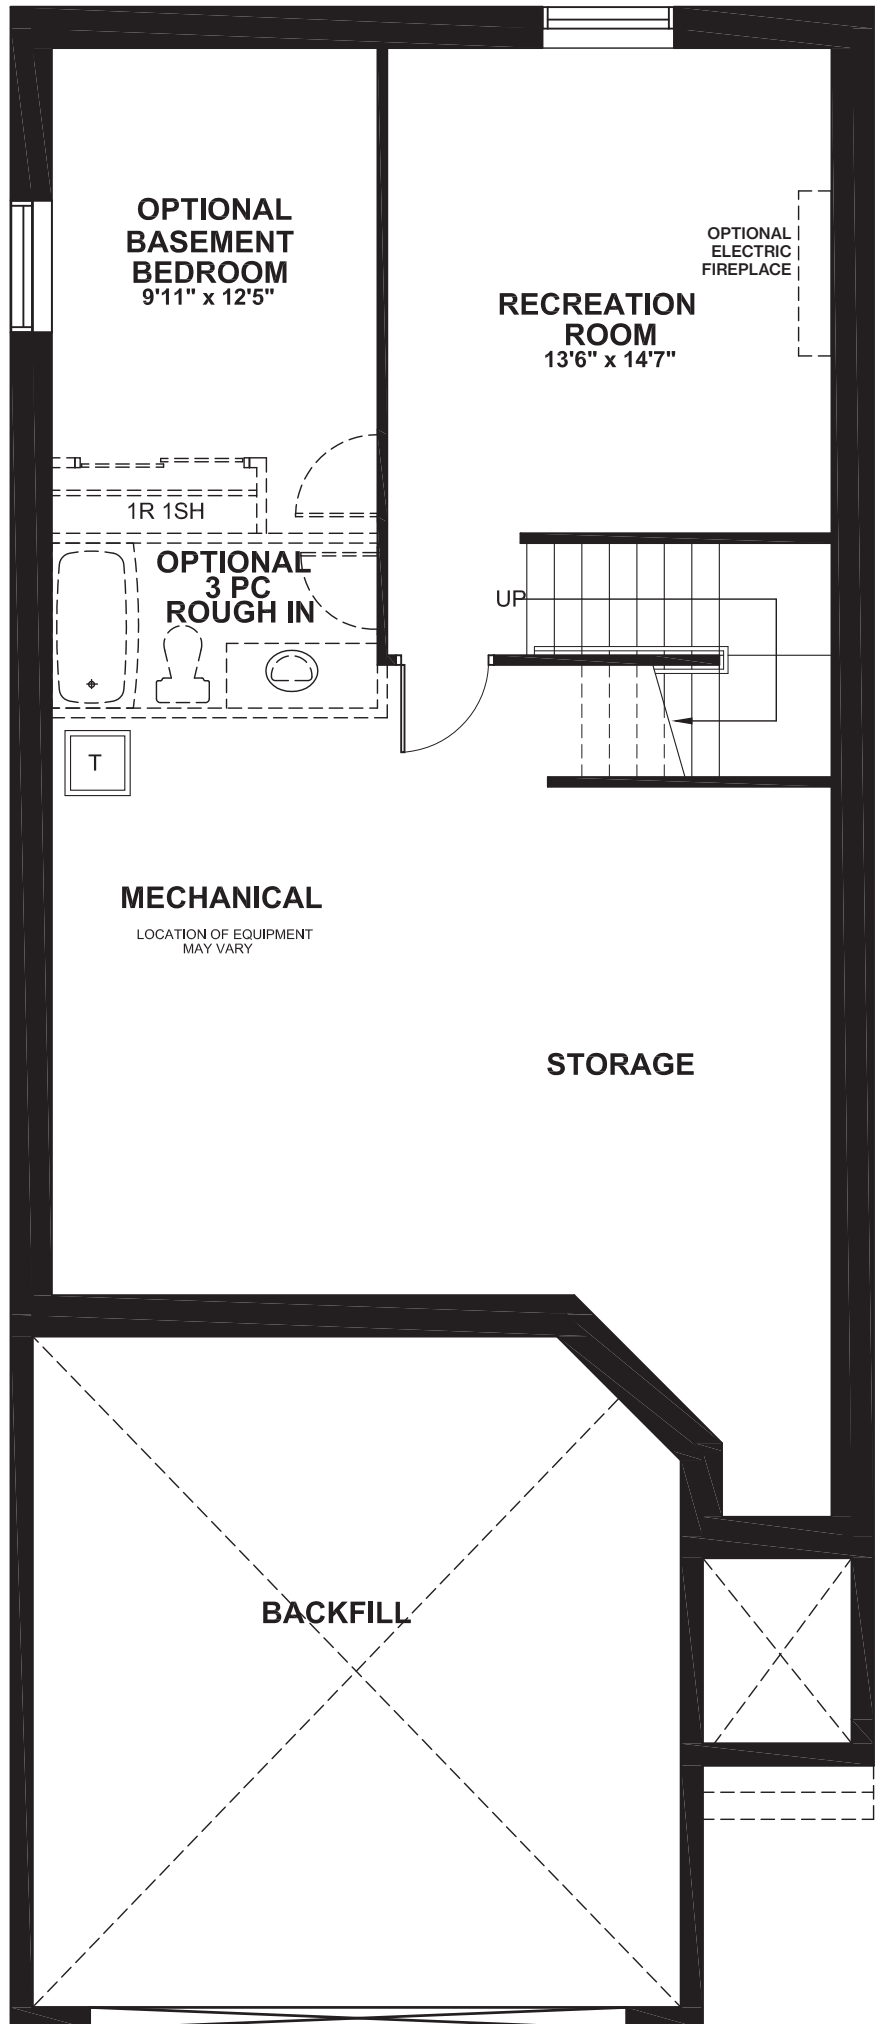

SIRIUS

2635
SQ. FT.

Square footage includes
finished basement

ELV A

4+ 

2.5+ 

LOT SIZE
35'

MAIN

SIRIUS

2635
SQ. FT.

Square footage includes
finished basement

ELV A

4+ 

2.5+ 

LOT SIZE
35'

SECOND

SIRIUS

2635
SQ. FT.

Square footage includes
finished basement

ELV A

4+ 

2.5+ 

LOT SIZE
35'

BASEMENT

Square footage includes
finished basement

ELVA

4+ 

2.5+ 

LOT SIZE
35'

OPTIONS