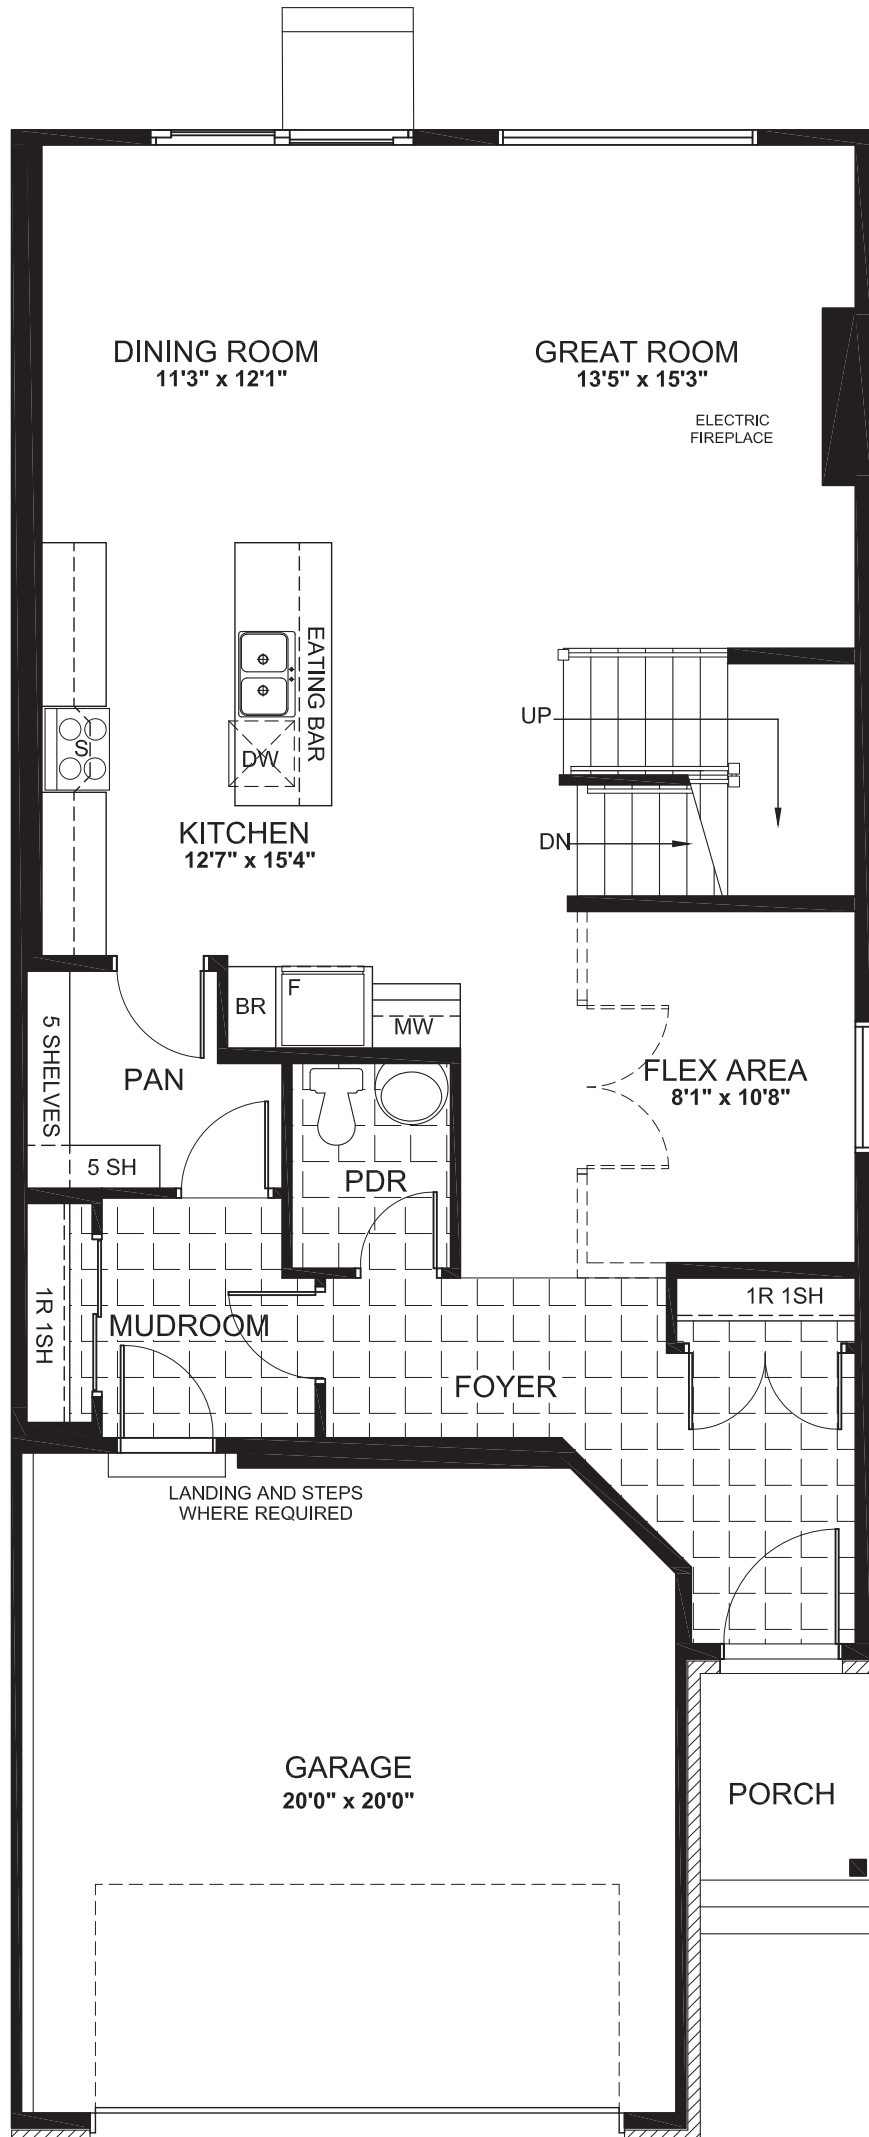

SIRIUS

2635
SQ. FT.

Square footage includes
finished basement

ELV A

4+ 

2.5+ 

LOT SIZE
35'

MAIN

SIRIUS

2635
SQ. FT.

Square footage includes
finished basement

ELV A

4+ 

2.5+ 

LOT SIZE
35'

SECOND

SIRIUS

2635
SQ. FT.

Square footage includes
finished basement

ELV A

4+ 

2.5+ 

LOT SIZE
35'

BASEMENT

Square footage includes
finished basement

ELVA

4+ 

2.5+ 

LOT SIZE
35'

OPTIONS