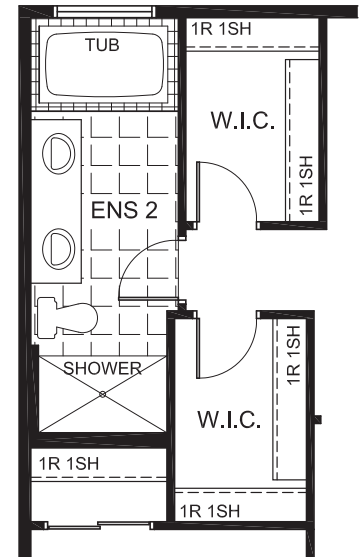

SIRIUS

2635
SQ. FT.

Square footage includes
finished basement

ELV A

4+ 

2.5+ 

LOT SIZE
35'

MAIN

SIRIUS

2635
SQ. FT.

Square footage includes
finished basement

ELV A

4+ 

2.5+ 

LOT SIZE
35'

BASEMENT

SIRIUS

OPTIONAL EXTENDED RECREATION ROOM

OPTIONAL BASEMENT BEDROOM

OPTIONAL 5TH BEDROOM WITH BATH 2

OPTIONAL ENSUITE WITH 4 BEDROOMS

OPTIONAL ENSUITE WITH 5 BEDROOMS

OPTIONAL PREP KITCHEN

2635
SQ. FT.

Square footage includes
finished basement

ELVA

4+ 

2.5+ 

LOT SIZE
35'

OPTIONS