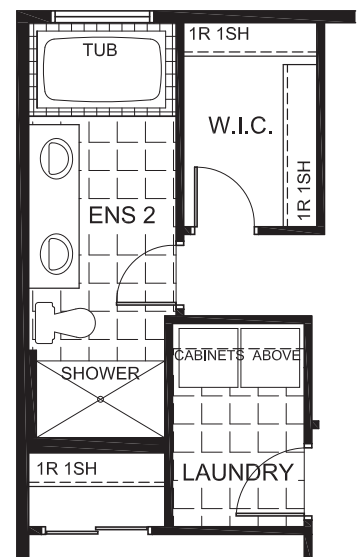

SIRIUS

2635
SQ. FT.

Square footage includes
finished basement

ELV A

4+ 

2.5+ 

LOT SIZE
35'

MAIN

SIRIUS

2635
SQ. FT.

Square footage includes
finished basement

ELV A

4+ 

2.5+ 

LOT SIZE
35'

BASEMENT

SIRIUS

OPTIONAL EXTENDED RECREATION ROOM

OPTIONAL BASEMENT BEDROOM

OPTIONAL 5TH BEDROOM WITH BATH 2

OPTIONAL ENSUITE WITH 4 BEDROOMS

OPTIONAL ENSUITE WITH 5 BEDROOMS

OPTIONAL PREP KITCHEN

2635
SQ. FT.

Square footage includes
finished basement

ELVA

4+ 

2.5+ 

LOT SIZE
35'

OPTIONS