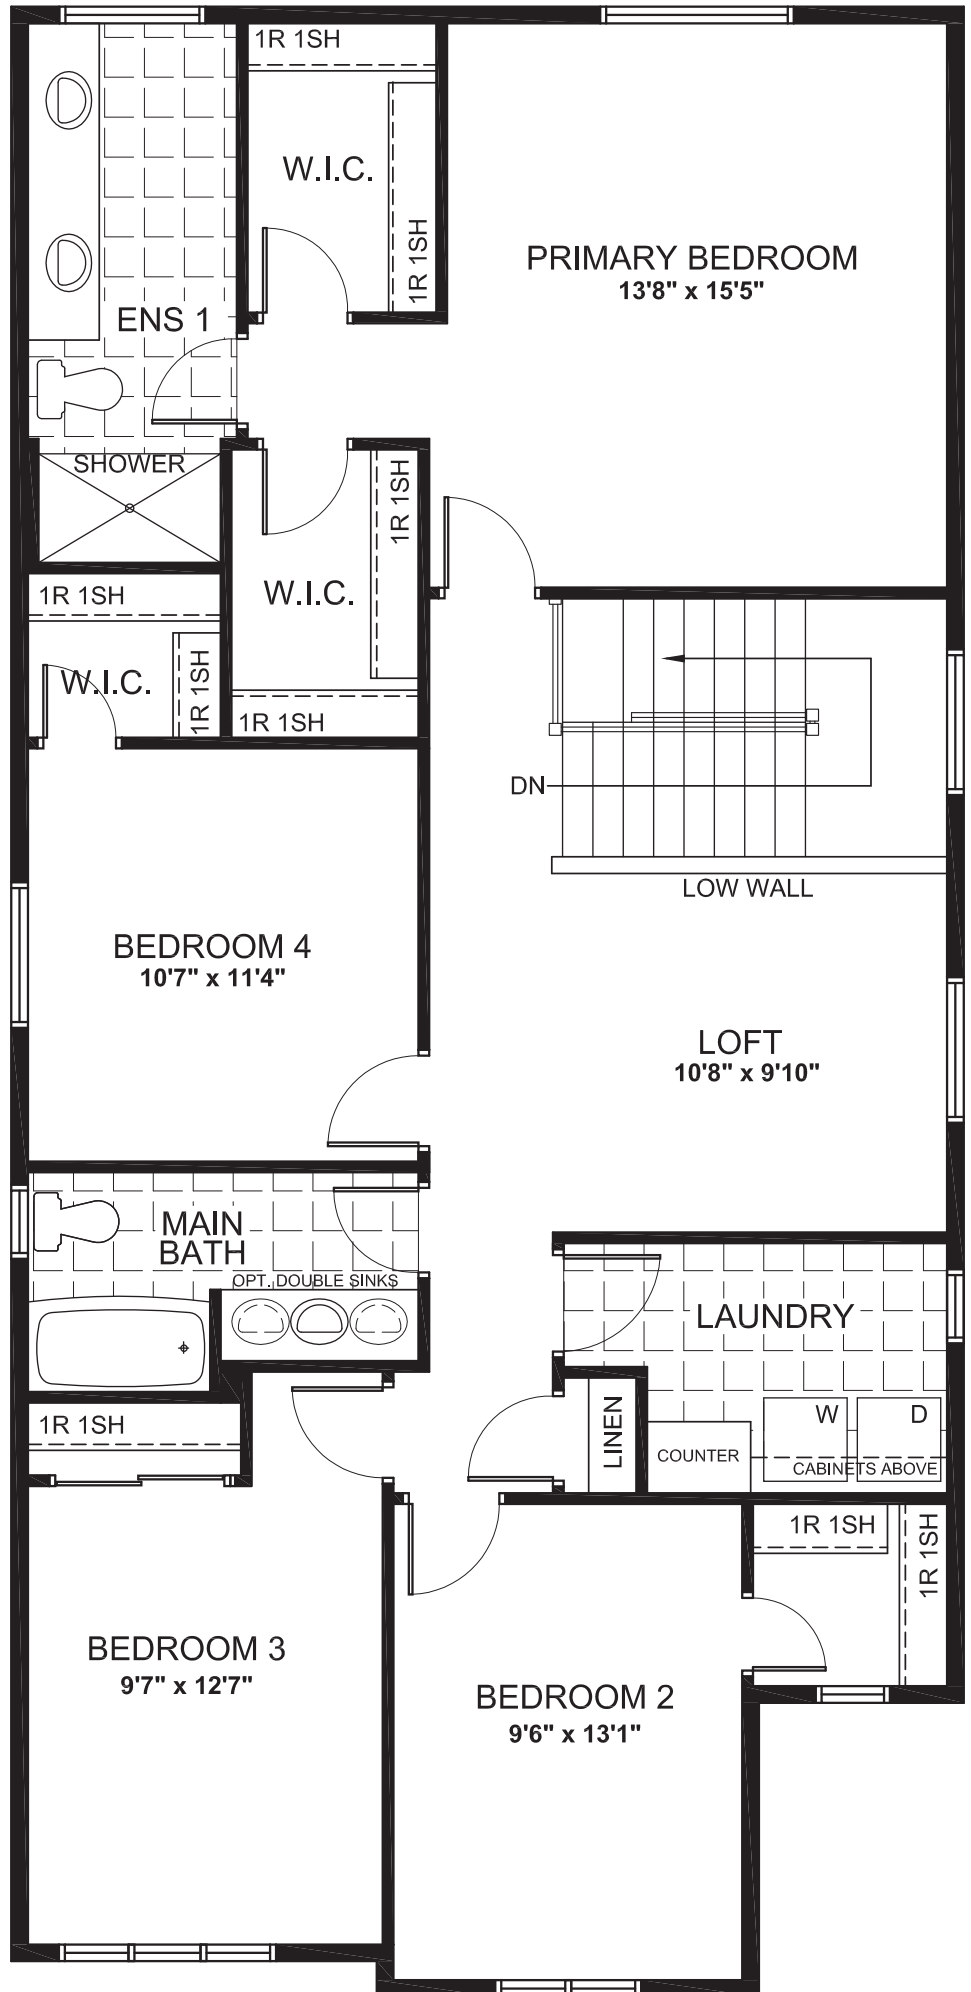

SIRIUS

2635
SQ. FT.

Square footage includes
finished basement

ELV A

4+ 

2.5+ 

LOT SIZE
35'

MAIN

SIRIUS

2635
SQ. FT.

Square footage includes
finished basement

ELV A

4+ 

2.5+ 

LOT SIZE
35'

SECOND

SIRIUS

2635
SQ. FT.

Square footage includes
finished basement

ELV A

4+ 

2.5+ 

LOT SIZE
35'

BASEMENT

Square footage includes
finished basement

ELVA

4+ 

2.5+ 

LOT SIZE
35'

OPTIONS