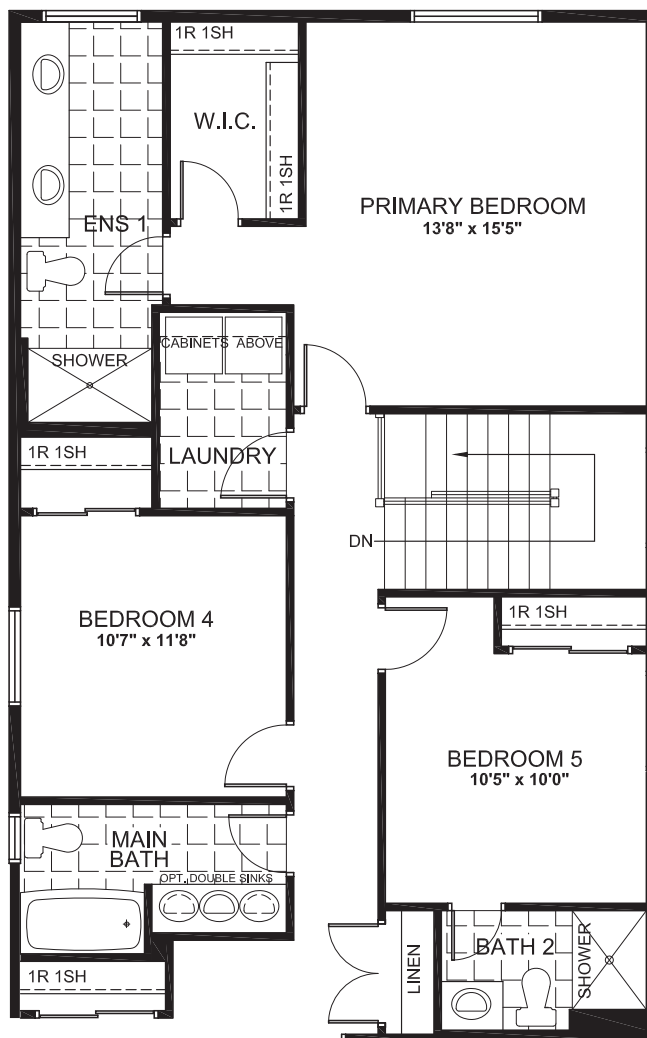

SIRIUS

2635
SQ. FT.

Square footage includes
finished basement

ELV A

4+ 

2.5+ 

LOT SIZE
35'

MAIN

SIRIUS

2635
SQ. FT.

Square footage includes
finished basement

ELV A

4+ 

2.5+ 

LOT SIZE
35'

BASEMENT

SIRIUS

OPTIONAL EXTENDED RECREATION ROOM

OPTIONAL BASEMENT BEDROOM

OPTIONAL 5TH BEDROOM WITH BATH 2

OPTIONAL ENSUITE WITH 4 BEDROOMS

OPTIONAL ENSUITE WITH 5 BEDROOMS

OPTIONAL PREP KITCHEN

2635
SQ. FT.

Square footage includes
finished basement

ELVA

4+ 

2.5+ 

LOT SIZE
35'

OPTIONS