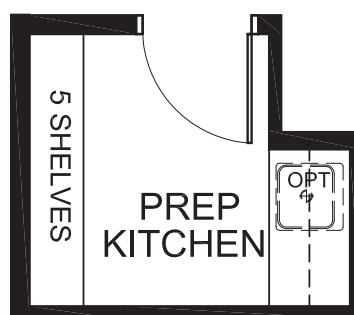

SIRIUS

2635
SQ. FT.

Square footage includes
finished basement

ELV A

4+ 

2.5+ 

LOT SIZE
35'

MAIN

SIRIUS

2635
SQ. FT.

Square footage includes
finished basement

ELV A

4+ 

2.5+ 

LOT SIZE
35'

BASEMENT

SIRIUS

OPTIONAL EXTENDED RECREATION ROOM

OPTIONAL BASEMENT BEDROOM

OPTIONAL 5TH BEDROOM WITH BATH 2

OPTIONAL ENSUITE WITH 4 BEDROOMS

OPTIONAL ENSUITE WITH 5 BEDROOMS

OPTIONAL PREP KITCHEN

2635
SQ. FT.

Square footage includes
finished basement

ELVA

4+ 

2.5+ 

LOT SIZE
35'

OPTIONS