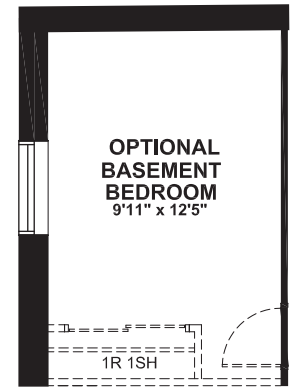

OPTIONAL BASEMENT BEDROOM