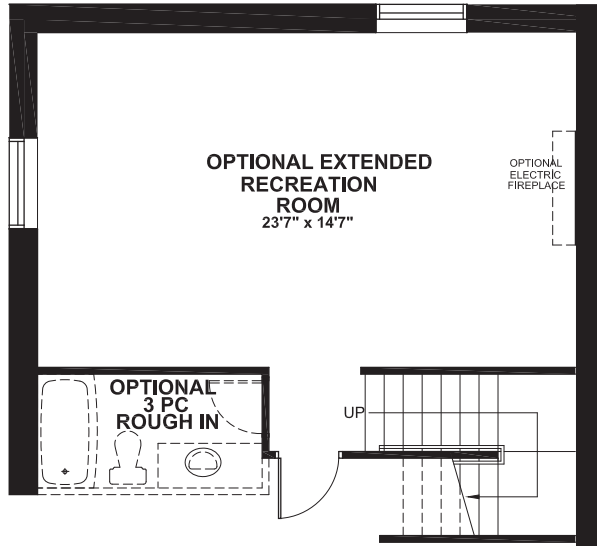

SIRIUS

2635
SQ. FT.

Square footage includes
finished basement

ELV A

4+ 

2.5+ 

LOT SIZE
35'

SECOND

SIRIUS

2635
SQ. FT.

Square footage includes
finished basement

ELV A

4+ 

2.5+ 

LOT SIZE
35'

BASEMENT

SIRIUS

OPTIONAL EXTENDED RECREATION ROOM

OPTIONAL BASEMENT BEDROOM

OPTIONAL 5TH BEDROOM WITH BATH 2

OPTIONAL ENSUITE WITH 4 BEDROOMS

OPTIONAL ENSUITE WITH 5 BEDROOMS

OPTIONAL PREP KITCHEN

2635
SQ. FT.

Square footage includes
finished basement

ELVA

4+ 

2.5+ 

LOT SIZE
35'

OPTIONS