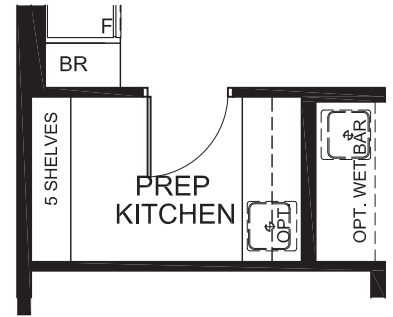

VGEA

2980
SQ. FT.

Square footage includes finished basement

ELV A

4+ 

2.5+ 

LOT SIZE
35'

OPTIONS

OPTIONAL EXTENDED RECREATION ROOM

OPTIONAL GUEST SUITE WITH BATH 3

OPTIONAL ENSUITE

OPTIONAL PREP KITCHEN

OPTIONAL 5TH BEDROOM WITH BATH 2