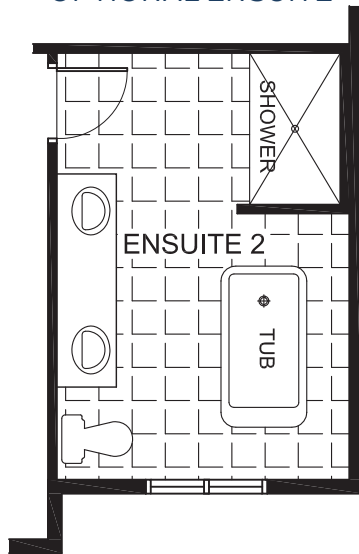

VGEA

2980
SQ. FT.

Square footage includes finished basement

ELV A

4+ 

2.5+ 

LOT SIZE
35'

SECOND

VGEA

2980
SQ. FT.

Square footage includes
finished basement

ELV A

4+ 

2.5+ 

LOT SIZE
35'

BASEMENT

VGEA

2980
SQ. FT.

Square footage includes finished basement

ELV A

4+ 

2.5+ 

LOT SIZE
35'

OPTIONS

OPTIONAL EXTENDED RECREATION ROOM

OPTIONAL GUEST SUITE WITH BATH 3

OPTIONAL ENSUITE

OPTIONAL PREP KITCHEN

OPTIONAL 5TH BEDROOM WITH BATH 2