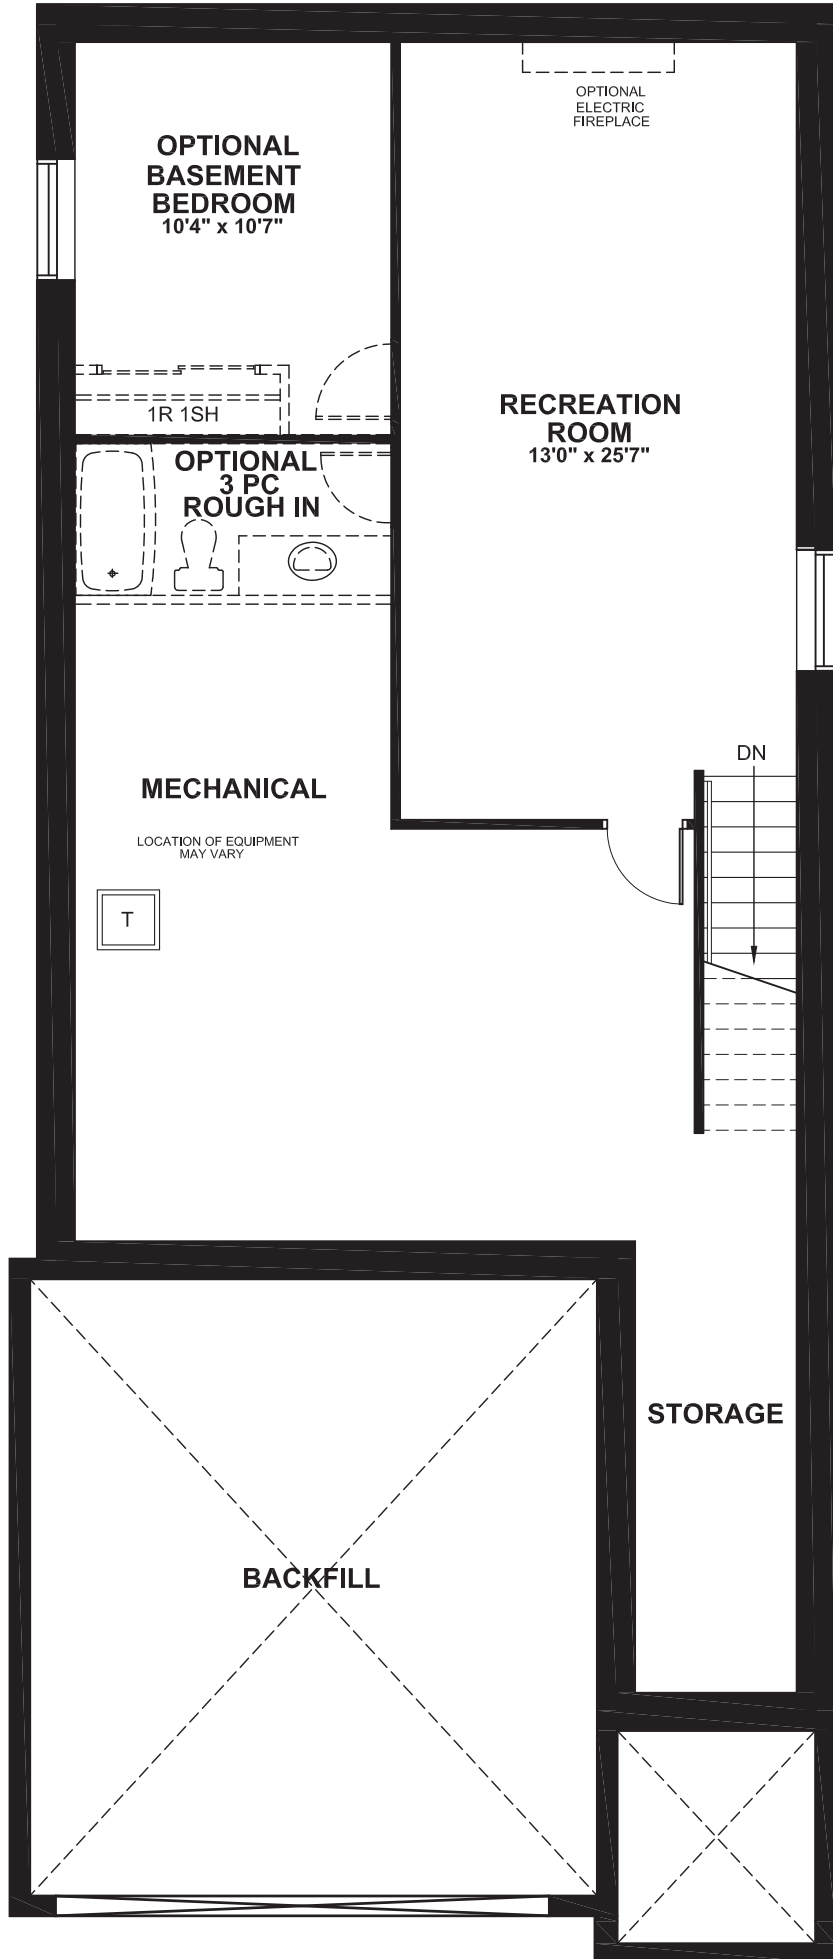

VGEA

2980
SQ. FT.

Square footage includes finished basement

ELV A

4+ 

2.5+ 

LOT SIZE
35'

MAIN

VGEA

2980
SQ. FT.

Square footage includes finished basement

ELV A

4+ 

2.5+ 

LOT SIZE
35'

SECOND

VGEA

2980
SQ. FT.

Square footage includes
finished basement

ELV A

4+ 

2.5+ 

LOT SIZE
35'

BASEMENT

VGEA

2980
SQ. FT.

Square footage includes finished basement

ELV A

4+ 

2.5+ 

LOT SIZE
35'

OPTIONS