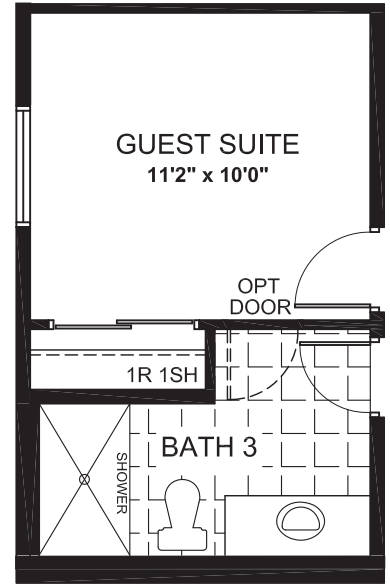

VGEA

2980
SQ. FT.

Square footage includes finished basement

ELV A

4+ 

2.5+ 

LOT SIZE
35'

SECOND

VGEA

2980
SQ. FT.

Square footage includes
finished basement

ELV A

4+ 

2.5+ 

LOT SIZE
35'

BASEMENT

VGEA

2980
SQ. FT.

Square footage includes finished basement

ELV A

4+ 

2.5+ 

LOT SIZE
35'

OPTIONS

OPTIONAL EXTENDED RECREATION ROOM

OPTIONAL GUEST SUITE WITH BATH 3

OPTIONAL ENSUITE

OPTIONAL PREP KITCHEN

OPTIONAL 5TH BEDROOM WITH BATH 2