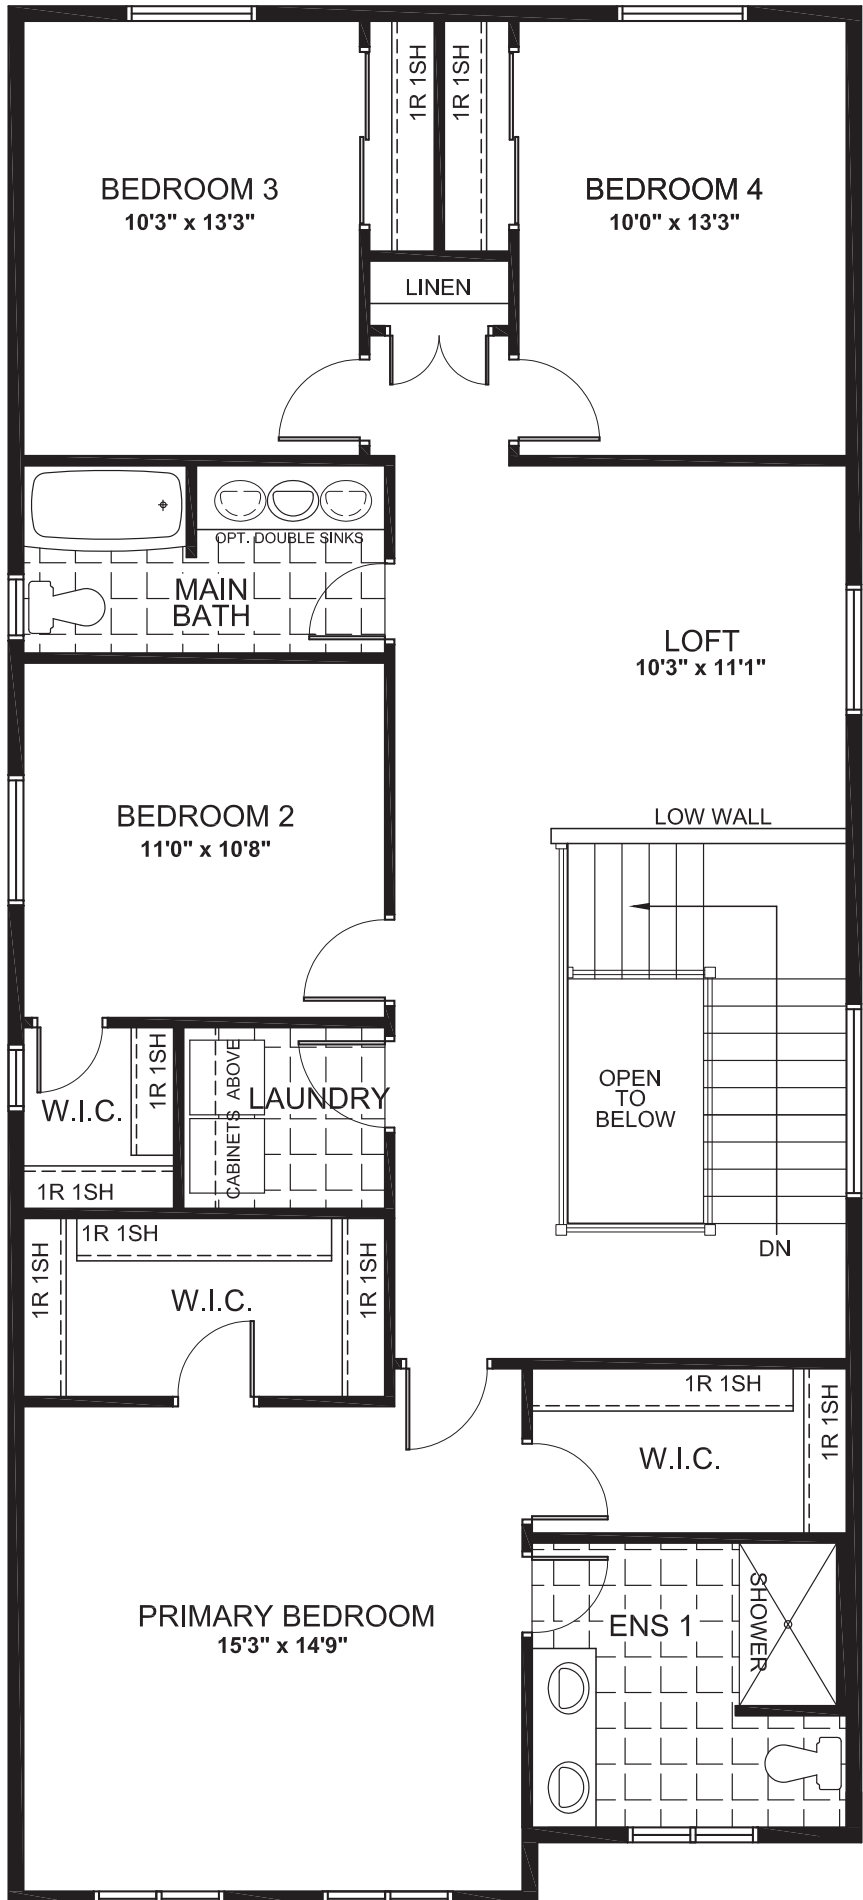

VGEA

2980
SQ. FT.

Square footage includes finished basement

ELV A

4+ 

2.5+ 

LOT SIZE
35'

MAIN

VGEA

2980
SQ. FT.

Square footage includes finished basement

ELV A

4+ 

2.5+ 

LOT SIZE
35'

SECOND

VGEA

2980
SQ. FT.

Square footage includes
finished basement

ELV A

4+ 

2.5+ 

LOT SIZE
35'

BASEMENT

VGEA

2980
SQ. FT.

Square footage includes finished basement

ELV A

4+ 

2.5+ 

LOT SIZE
35'

OPTIONS