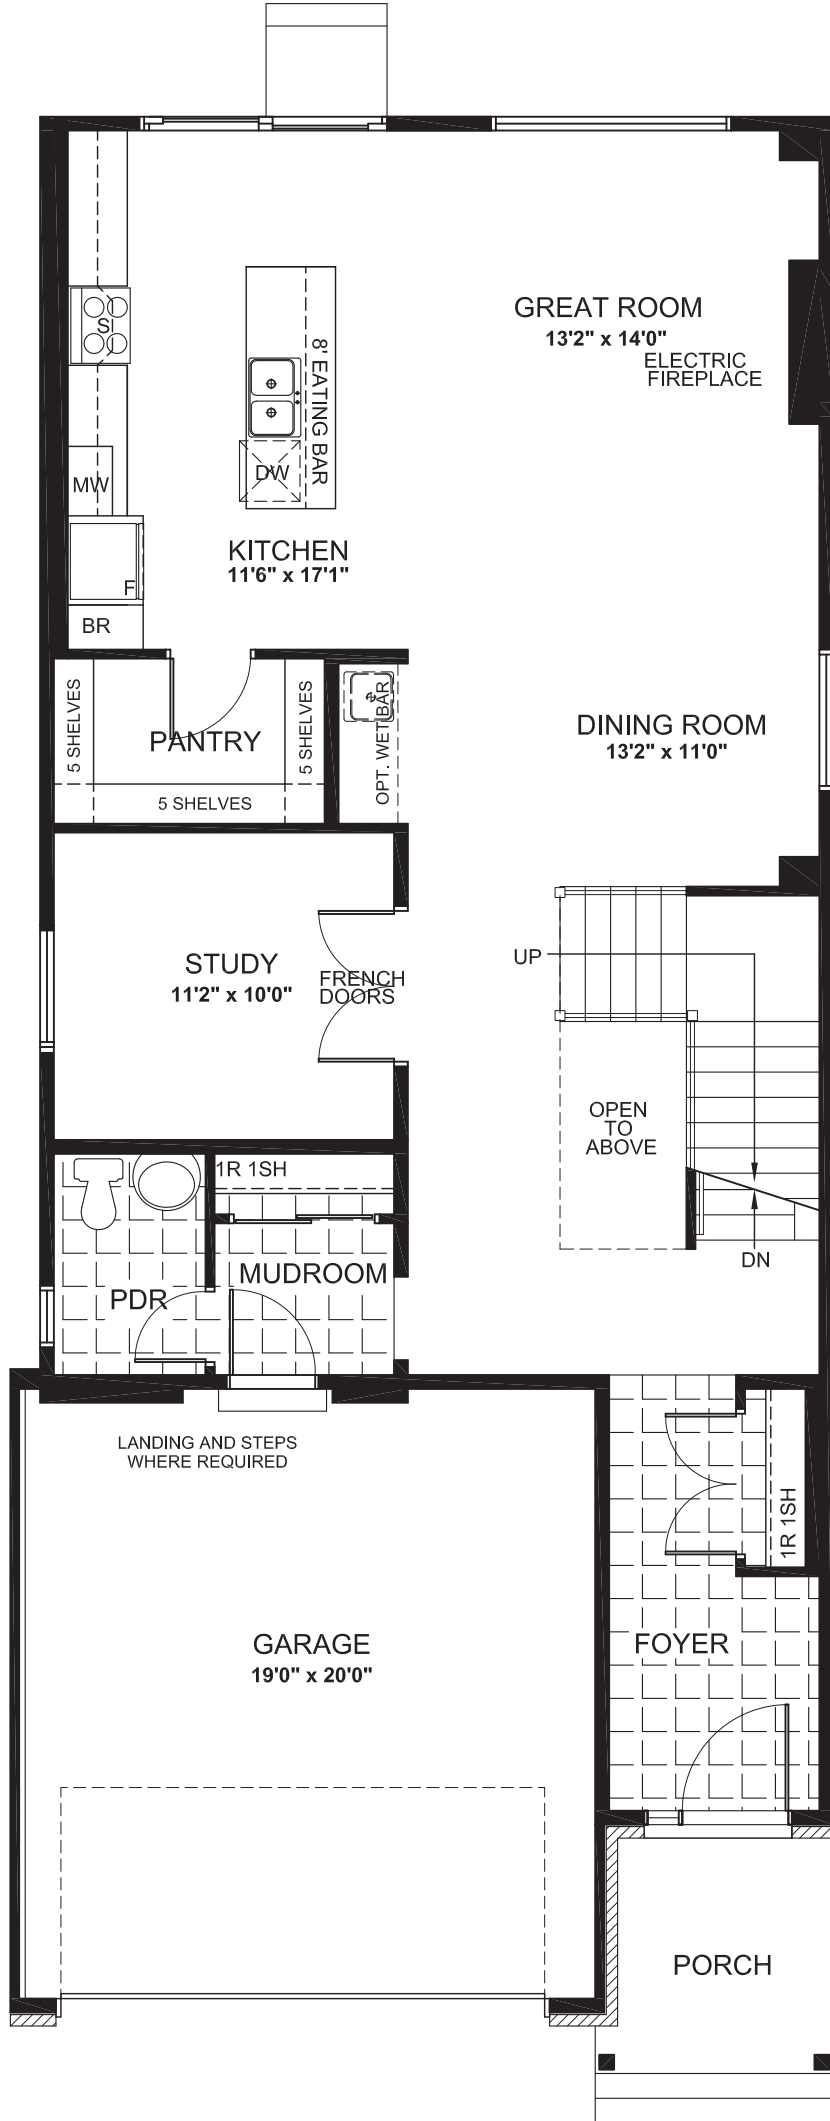

VGEA

2980
SQ. FT.

Square footage includes finished basement

ELV A

4+ 

2.5+ 

LOT SIZE
35'

MAIN

VGEA

2980
SQ. FT.

Square footage includes finished basement

ELV A

4+ 

2.5+ 

LOT SIZE
35'

SECOND

VGEA

2980
SQ. FT.

Square footage includes
finished basement

ELV A

4+ 

2.5+ 

LOT SIZE
35'

BASEMENT

VGEA

2980
SQ. FT.

Square footage includes finished basement

ELV A

4+ 

2.5+ 

LOT SIZE
35'

OPTIONS