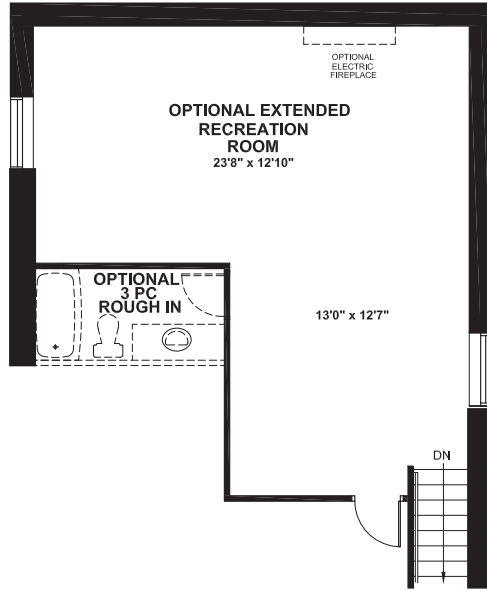

VGEA

2980
SQ. FT.

Square footage includes finished basement

ELV A

4+ 

2.5+ 

LOT SIZE
35'

MAIN

VGEA

2980
SQ. FT.

Square footage includes
finished basement

ELV A

4+ 

2.5+ 

LOT SIZE
35'

BASEMENT

VGEA

2980
SQ. FT.

Square footage includes finished basement

ELV A

4+ 

2.5+ 

LOT SIZE
35'

OPTIONS

OPTIONAL EXTENDED RECREATION ROOM

OPTIONAL GUEST SUITE WITH BATH 3

OPTIONAL ENSUITE

OPTIONAL PREP KITCHEN

OPTIONAL 5TH BEDROOM WITH BATH 2