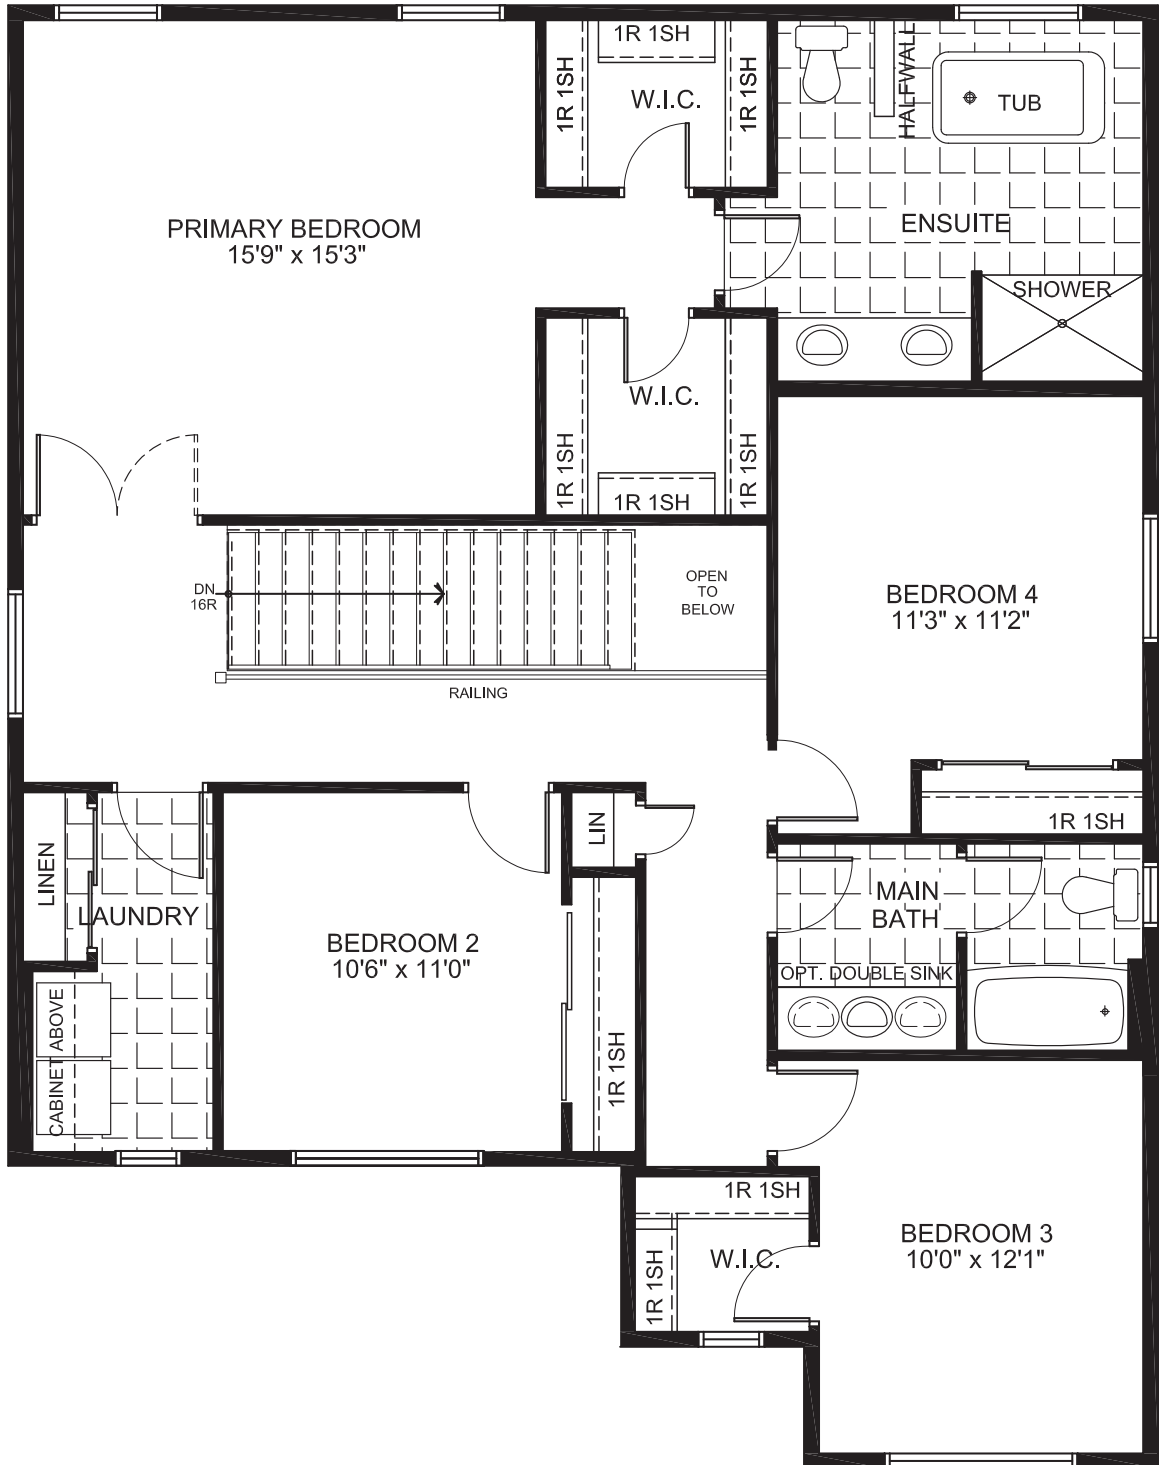

WELLAND

2808
SQ. FT.

Square footage includes
finished basement

ELV A

4+ 

2.5+ 

LOT SIZE
44'

MAIN

WELLAND

2808
SQ. FT.

Square footage includes finished basement

ELV A

4+ 

2.5+ 

LOT SIZE
44'

SECOND

WELLAND

2808
SQ. FT.

Square footage includes
finished basement

ELV A

4+ 

2.5+ 

LOT SIZE
44'

BASEMENT

WELLAND

OPTIONAL BASEMENT BEDROOM & OPTIONAL EXTENDED RECREATION ROOM

2808
SQ. FT.

Square footage includes
finished basement

ELV A

4+ 

2.5+ 

LOT SIZE
44'