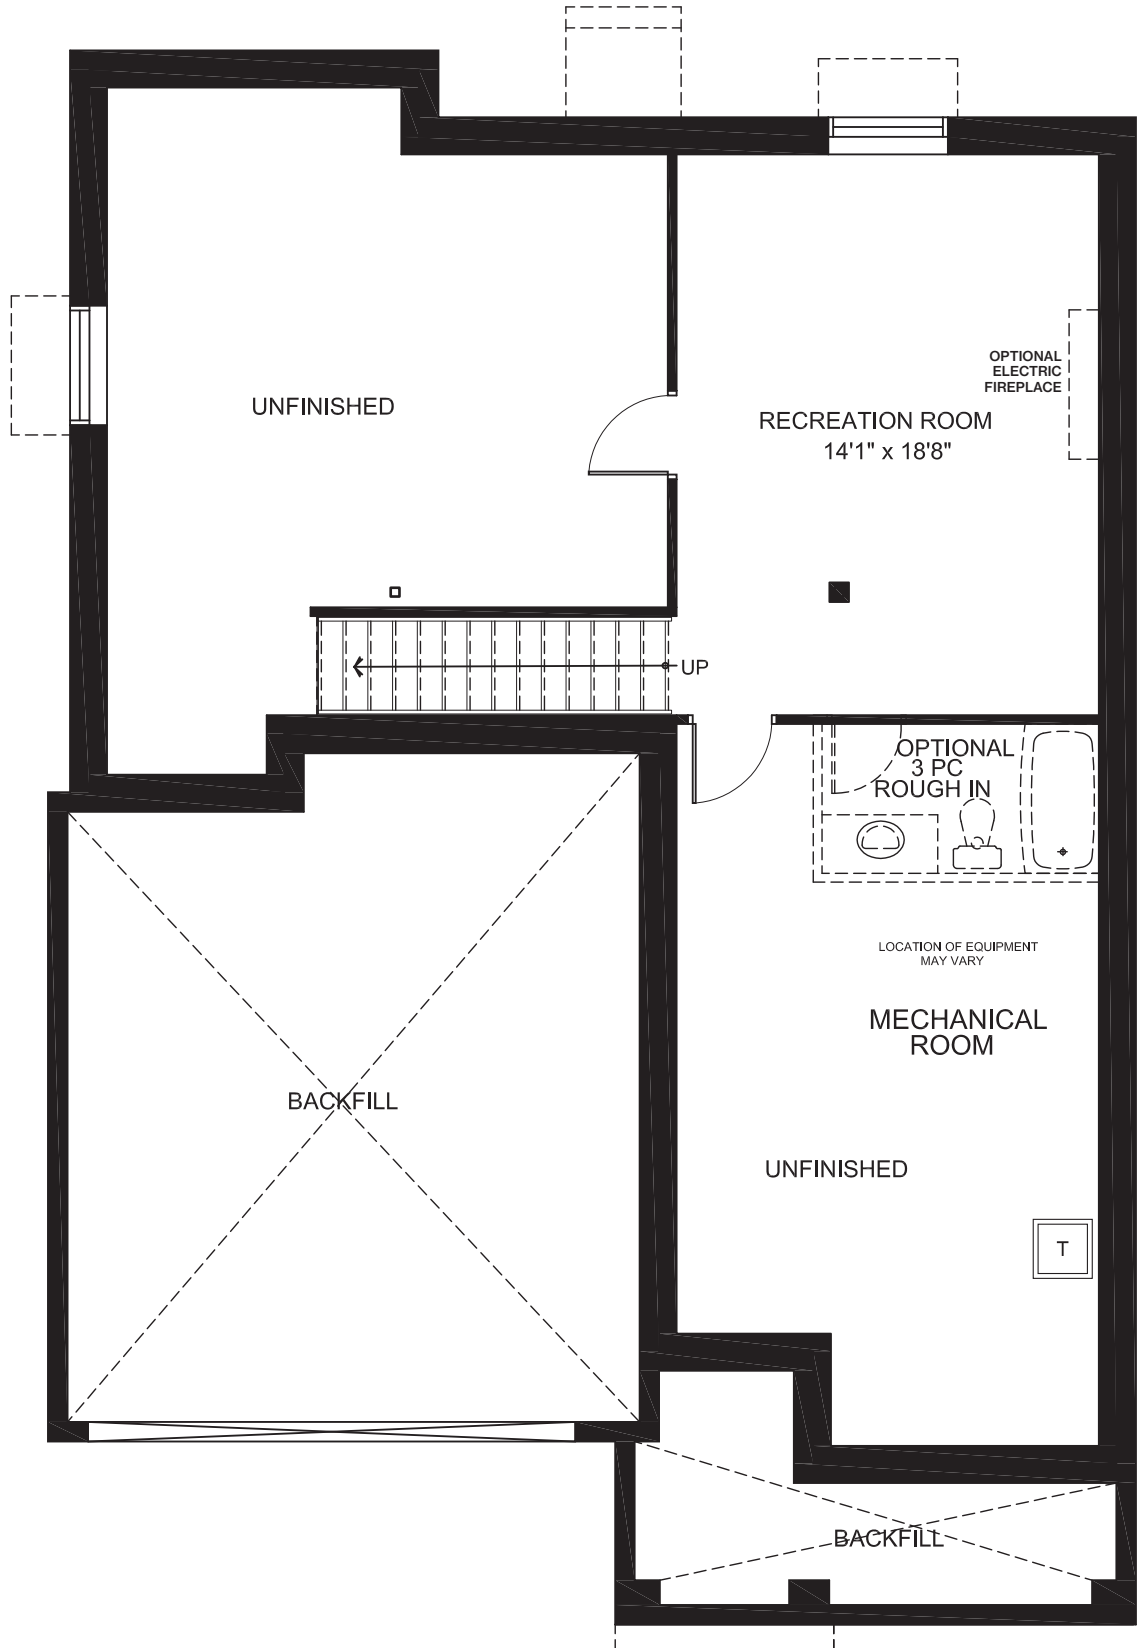

WELLAND

2808
SQ. FT.

Square footage includes
finished basement

ELV A

4+ 

2.5+ 

LOT SIZE
44'

MAIN

WELLAND

2808
SQ. FT.

Square footage includes finished basement

ELV A

4+ 

2.5+ 

LOT SIZE
44'

SECOND

WELLAND

2808
SQ. FT.

Square footage includes
finished basement

ELV A

4+ 

2.5+ 

LOT SIZE
44'

BASEMENT

WELLAND

OPTIONAL BASEMENT BEDROOM & OPTIONAL EXTENDED RECREATION ROOM

2808
SQ. FT.

Square footage includes
finished basement

ELV A

4+ 

2.5+ 

LOT SIZE
44'