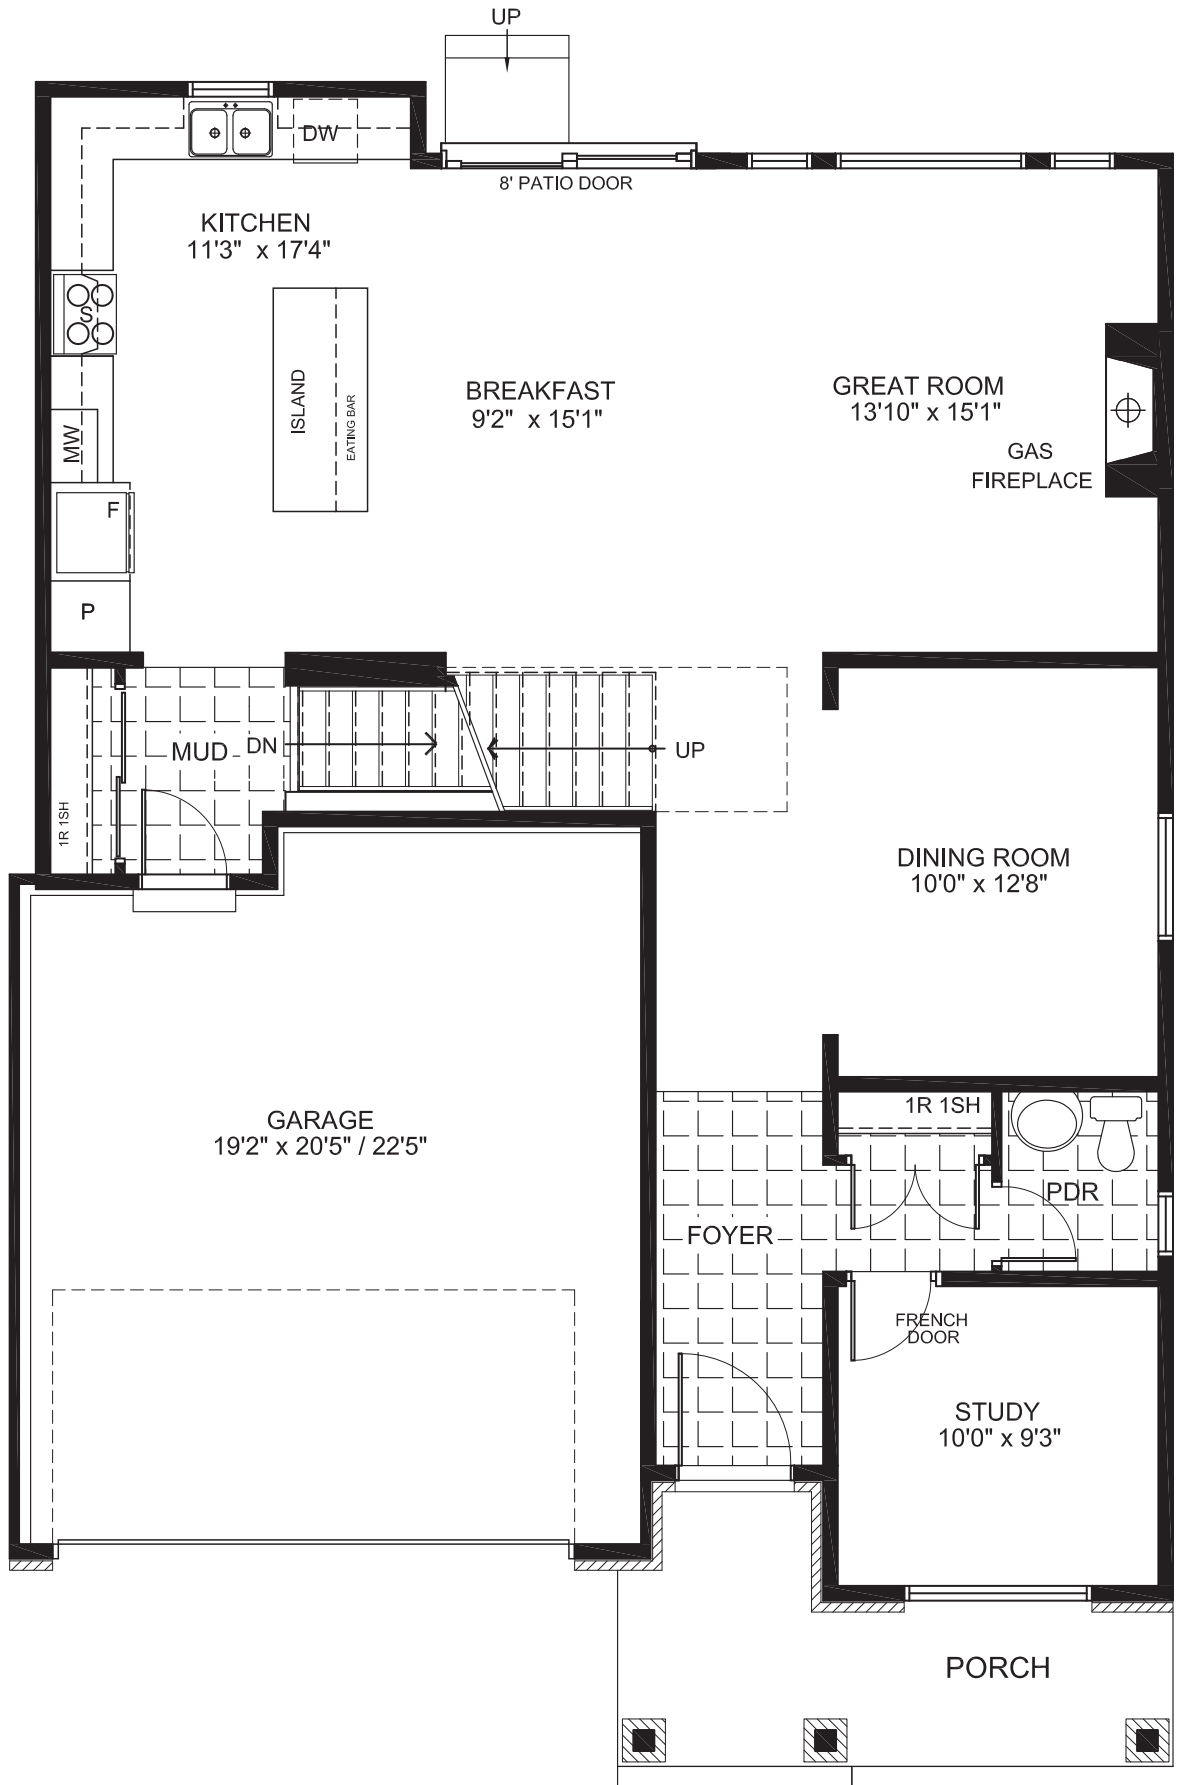

WELLAND

2808
SQ. FT.

Square footage includes
finished basement

ELV A

4+ 

2.5+ 

LOT SIZE
44'

MAIN

WELLAND

2808
SQ. FT.

Square footage includes finished basement

ELV A

4+ 

2.5+ 

LOT SIZE
44'

SECOND

WELLAND

2808
SQ. FT.

Square footage includes
finished basement

ELV A

4+ 

2.5+ 

LOT SIZE
44'

BASEMENT

WELLAND

OPTIONAL BASEMENT BEDROOM & OPTIONAL EXTENDED RECREATION ROOM

2808
SQ. FT.

Square footage includes
finished basement

ELV A

4+ 

2.5+ 

LOT SIZE
44'