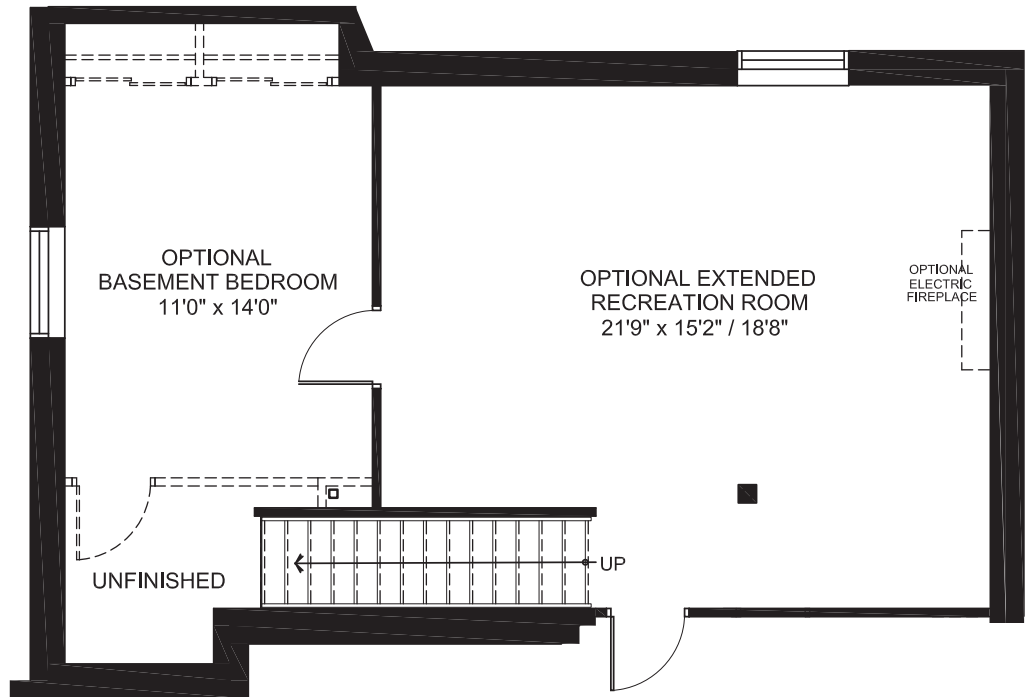

WELLAND

2808
SQ. FT.

Square footage includes
finished basement

ELV A

4+ 

2.5+ 

LOT SIZE
44'

MAIN

WELLAND

2808
SQ. FT.

Square footage includes finished basement

ELV A

4+ 

2.5+ 

LOT SIZE
44'

SECOND

WELLAND

2808
SQ. FT.

Square footage includes
finished basement

ELV A

4+ 

2.5+ 

LOT SIZE
44'

BASEMENT

WELLAND

OPTIONAL BASEMENT BEDROOM & OPTIONAL EXTENDED RECREATION ROOM

2808
SQ. FT.

Square footage includes
finished basement

ELV A

4+ 

2.5+ 

LOT SIZE
44'