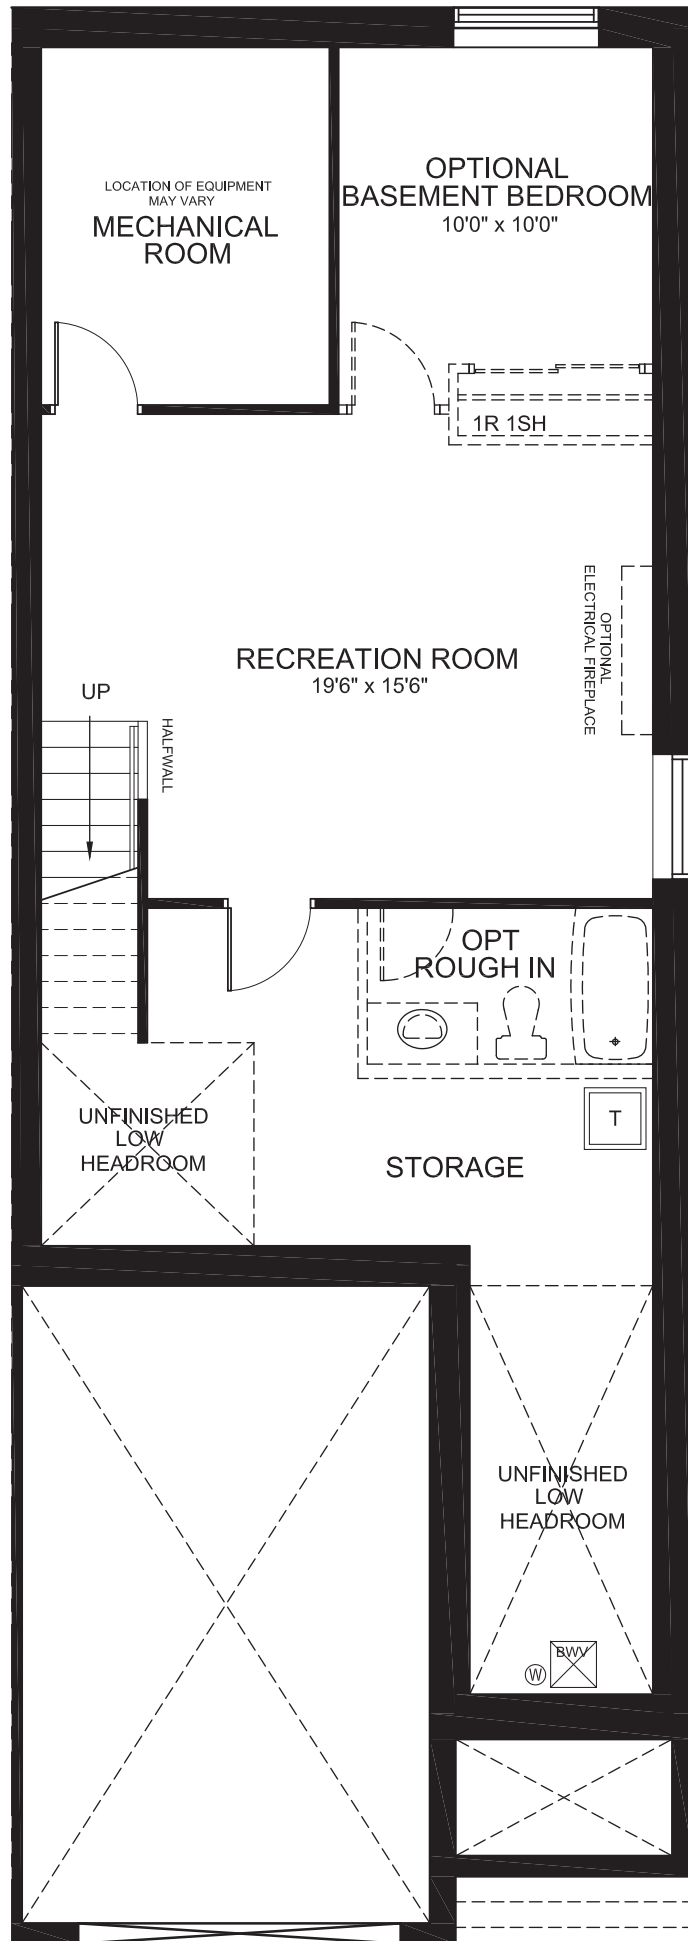

FICUS

2576
SQ. FT.

Square footage includes
finished basement

3+

2.5+

BASEMENT