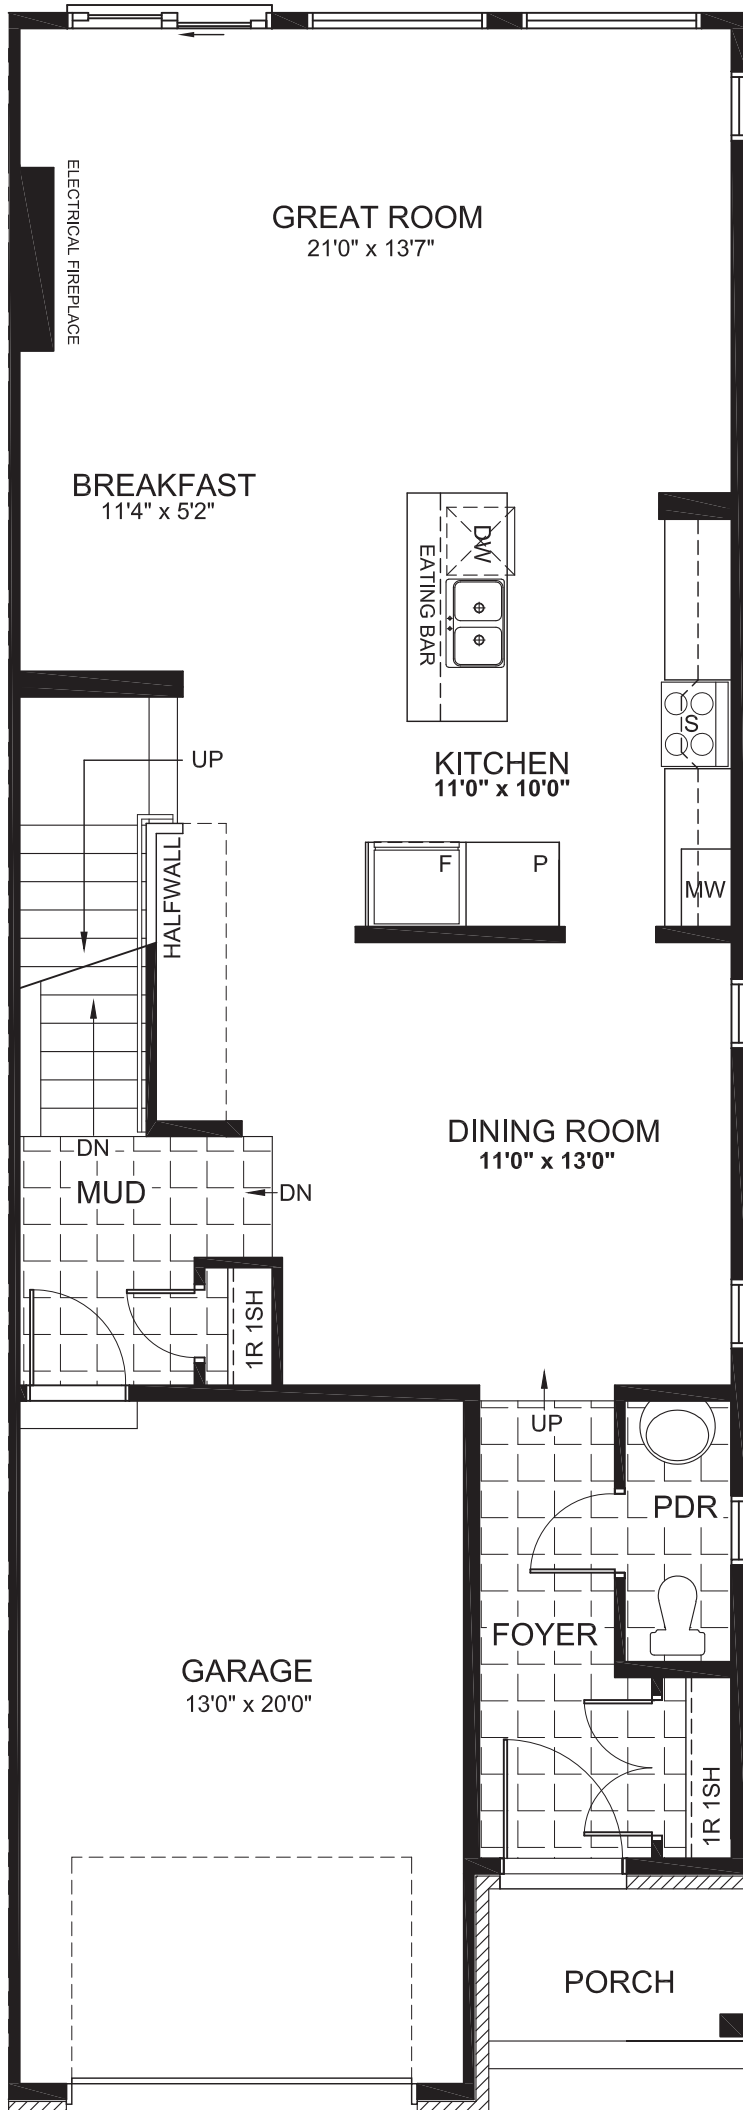

# FICUS

2576  
SQ. FT.

Square footage includes  
finished basement

3+ 

2.5+ 

MAIN

# FICUS

2576  
SQ. FT.

Square footage includes finished basement

3+ 

2.5+ 

SECOND

# FICUS

2576  
SQ. FT.

Square footage includes  
finished basement

3+ 

2.5+ 

## OPTIONAL WALK-IN PANTRY

2576  
SQ. FT.

Square footage includes  
finished basement

3+ 

2.5+ 