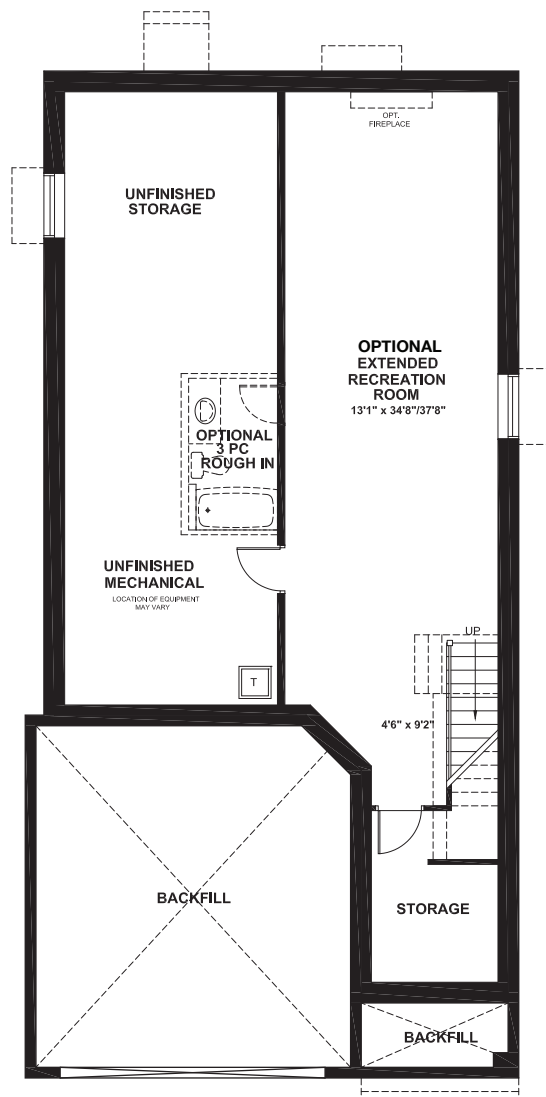

BRIGHTON

3245
SQ. FT.

Square footage includes
finished basement

ELV A

3+ 

2.5+ 

LOT SIZE
38'

SECOND

BRIGHTON

3245
SQ. FT.

Square footage includes
finished basement

ELV A

3+ 

2.5+ 

LOT SIZE
38'

BASEMENT

BRIGHTON

3245
SQ. FT.

Square footage includes
finished basement

ELV A

3+ 

2.5+ 

LOT SIZE
38'

OPTIONS

OPTIONAL 2 SIDED FIREPLACE

OPTIONAL BASEMENT BEDROOM

OPTIONAL GROUND FLOOR GUEST SUITE WITH BATH 3

OPTIONAL EXTENDED RECREATION ROOM

OPTIONAL SECOND FLOOR 4 BEDROOM