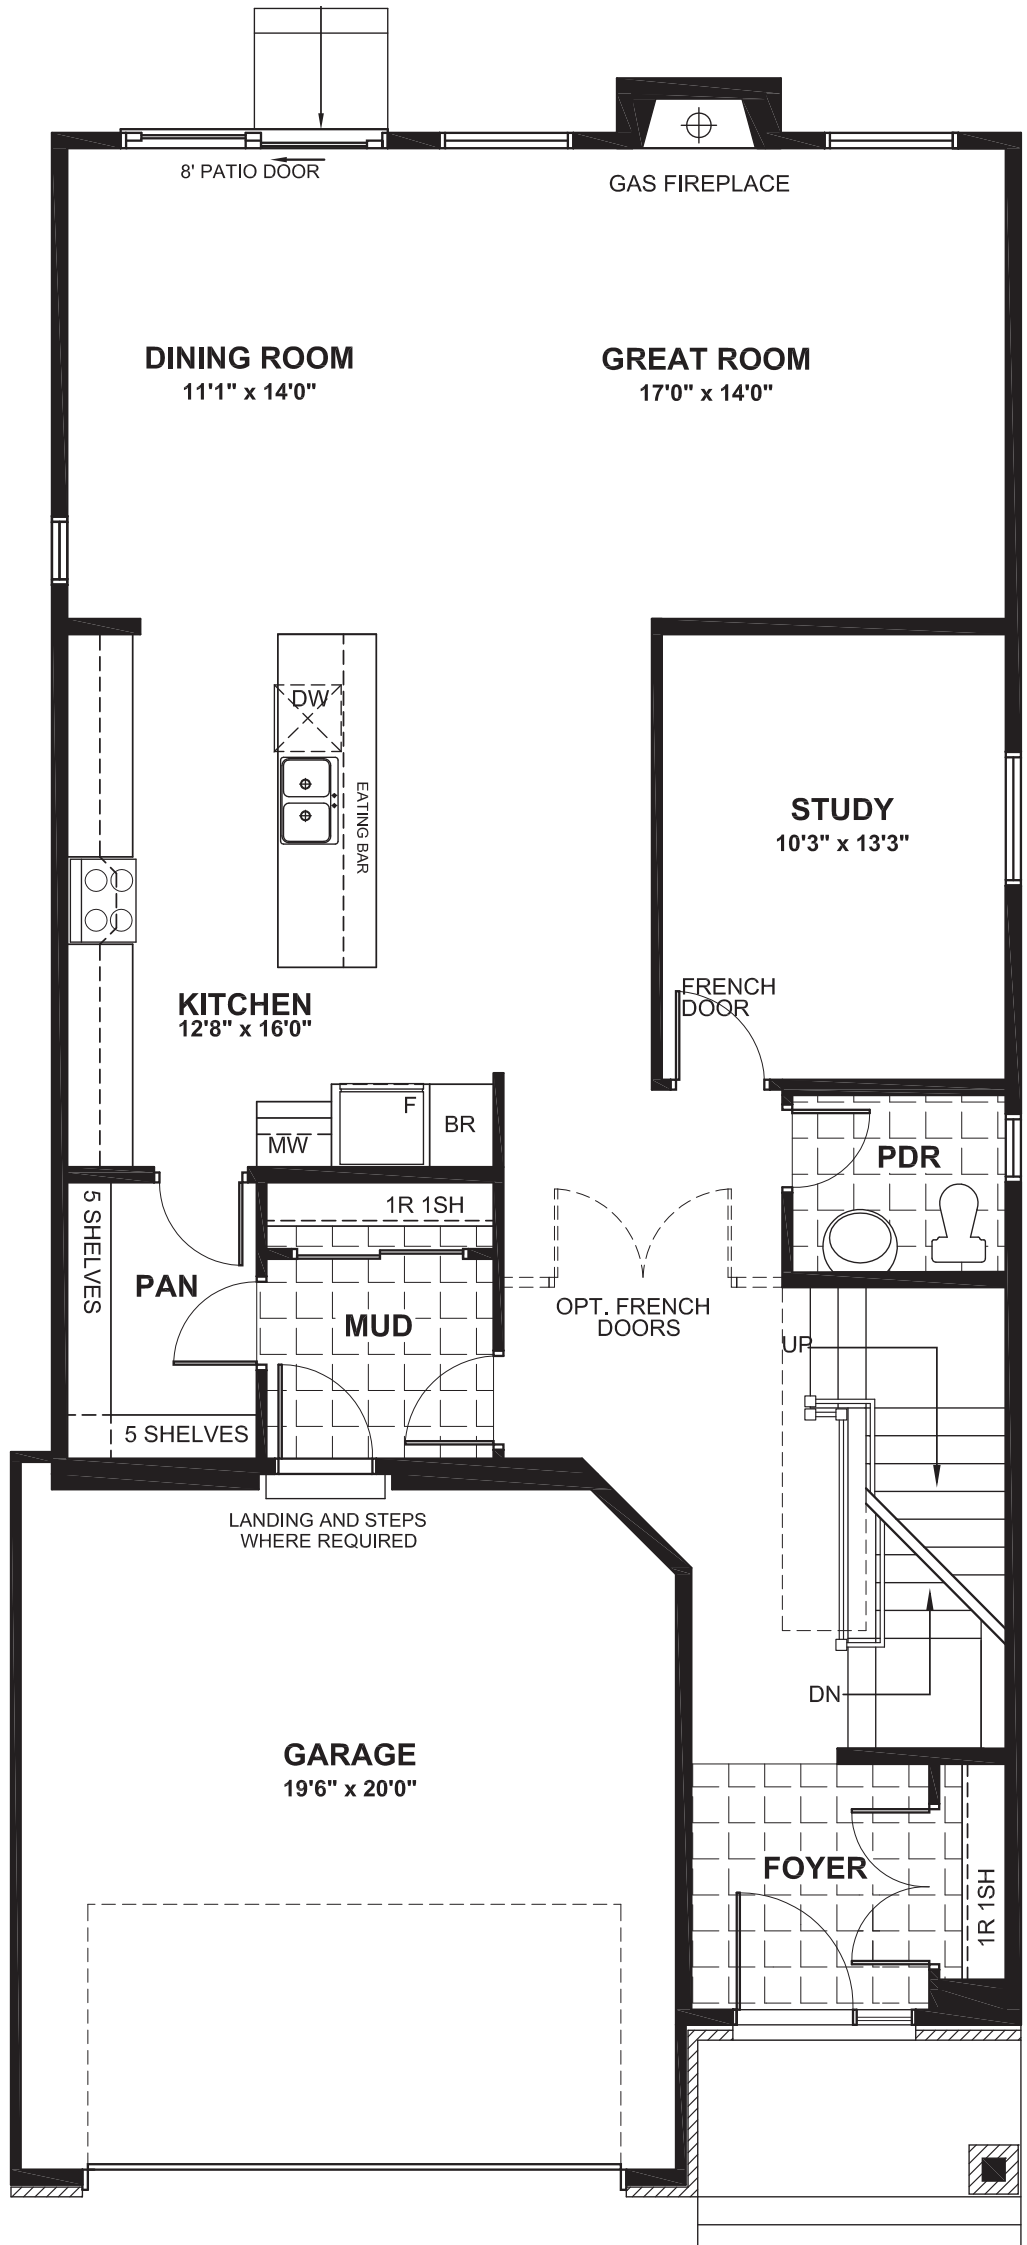

BRIGHTON

3245
SQ. FT.

Square footage includes
finished basement

ELV A

3+ 

2.5+ 

LOT SIZE
38'

GROUND

BRIGHTON

3245
SQ. FT.

Square footage includes
finished basement

ELV A

3+ 

2.5+ 

LOT SIZE
38'

SECOND

BRIGHTON

3245
SQ. FT.

Square footage includes
finished basement

ELV A

3+ 

2.5+ 

LOT SIZE
38'

BASEMENT

BRIGHTON

3245
SQ. FT.

Square footage includes
finished basement

ELV A

3+ 

2.5+ 

LOT SIZE
38'

OPTIONS