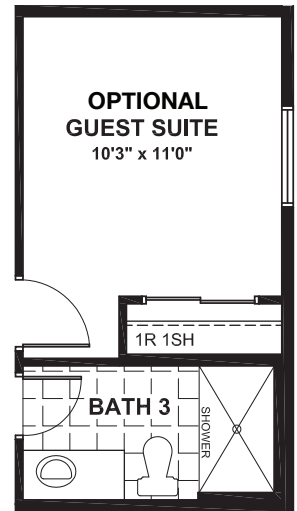

BRIGHTON

3245
SQ. FT.

Square footage includes
finished basement

ELV A

3+ 

2.5+ 

LOT SIZE
38'

SECOND

BRIGHTON

3245
SQ. FT.

Square footage includes
finished basement

ELV A

3+ 

2.5+ 

LOT SIZE
38'

BASEMENT

BRIGHTON

3245
SQ. FT.

Square footage includes
finished basement

ELV A

3+ 

2.5+ 

LOT SIZE
38'

OPTIONS

OPTIONAL 2 SIDED FIREPLACE

OPTIONAL BASEMENT BEDROOM

OPTIONAL GROUND FLOOR GUEST SUITE WITH BATH 3

OPTIONAL EXTENDED RECREATION ROOM

OPTIONAL SECOND FLOOR 4 BEDROOM