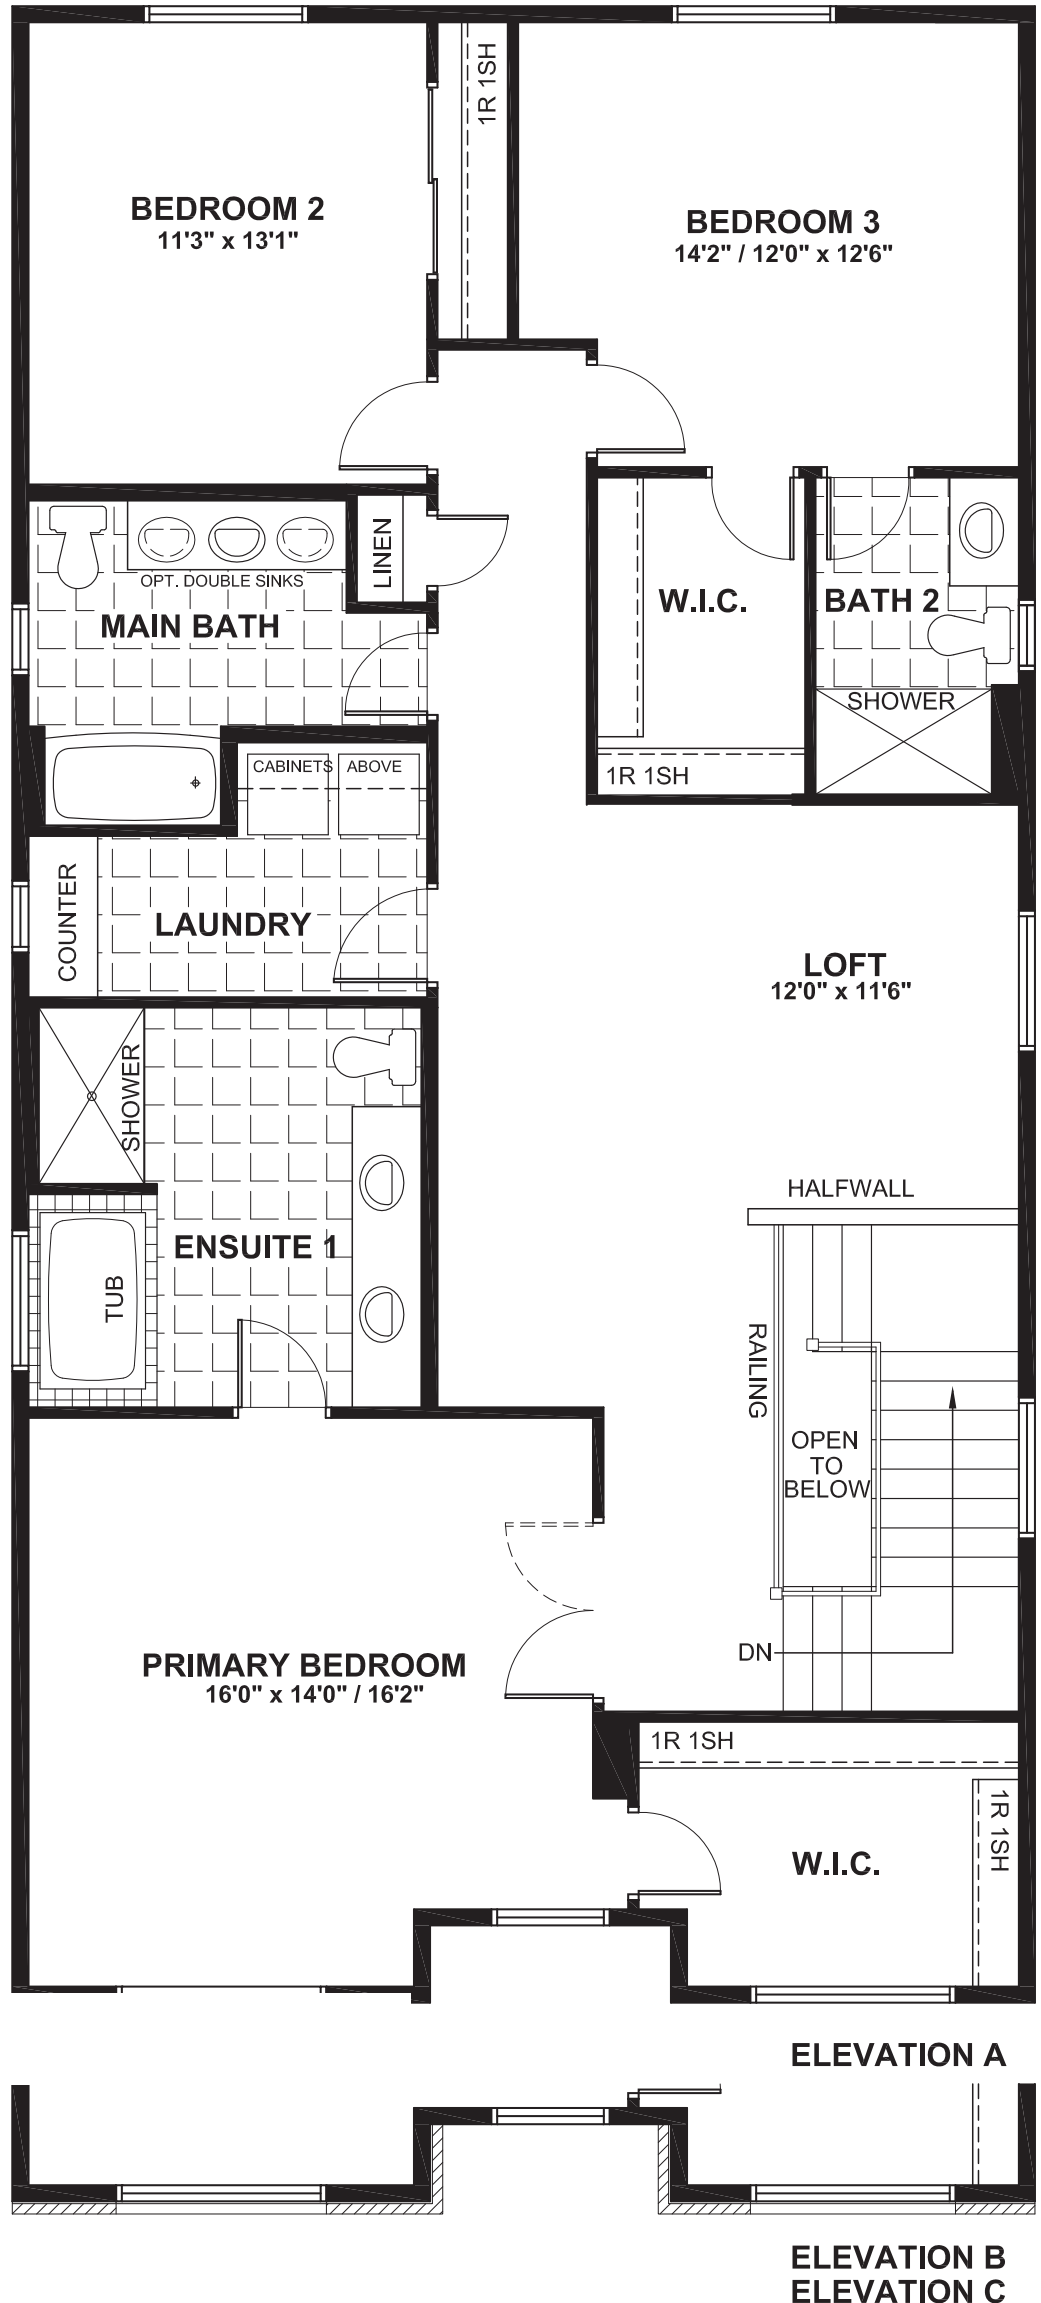

BRIGHTON

3245
SQ. FT.

Square footage includes
finished basement

ELV A

3+ 

2.5+ 

LOT SIZE
38'

GROUND

BRIGHTON

3245
SQ. FT.

Square footage includes
finished basement

ELV A

3+ 

2.5+ 

LOT SIZE
38'

SECOND

BRIGHTON

3245
SQ. FT.

Square footage includes
finished basement

ELV A

3+ 

2.5+ 

LOT SIZE
38'

BASEMENT

BRIGHTON

3245
SQ. FT.

Square footage includes
finished basement

ELV A

3+ 

2.5+ 

LOT SIZE
38'

OPTIONS