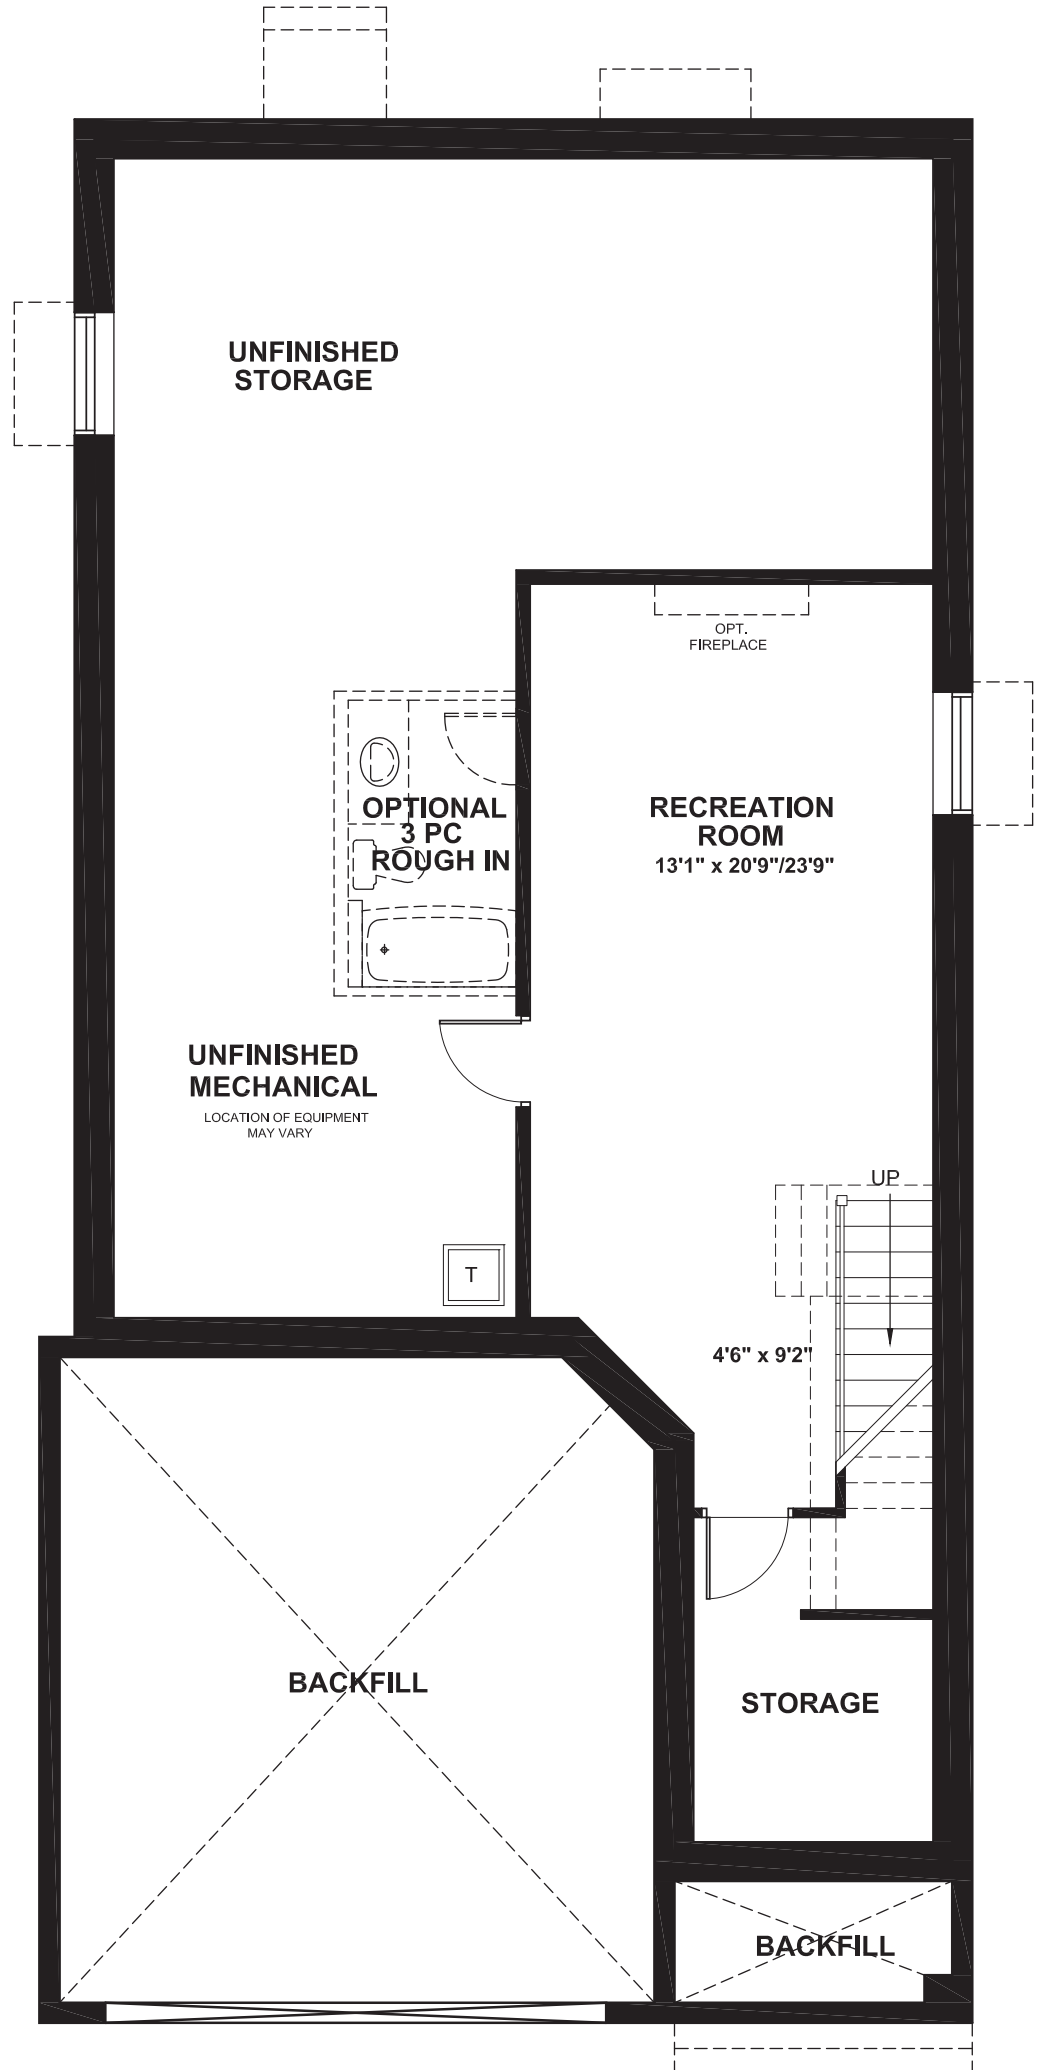

BRIGHTON

3245
SQ. FT.

Square footage includes
finished basement

ELV A

3+ 

2.5+ 

LOT SIZE
38'

GROUND

BRIGHTON

3245
SQ. FT.

Square footage includes
finished basement

ELV A

3+ 

2.5+ 

LOT SIZE
38'

SECOND

BRIGHTON

3245
SQ. FT.

Square footage includes
finished basement

ELV A

3+ 

2.5+ 

LOT SIZE
38'

BASEMENT

BRIGHTON

3245
SQ. FT.

Square footage includes
finished basement

ELV A

3+ 

2.5+ 

LOT SIZE
38'

OPTIONS