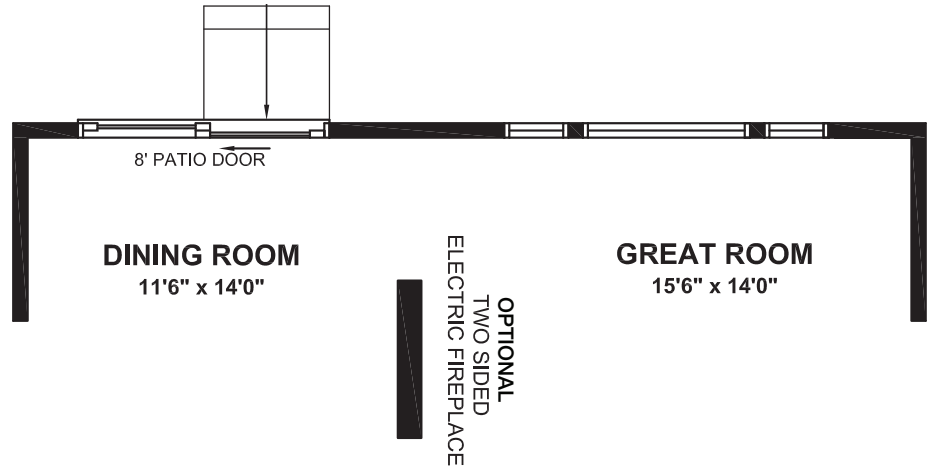

BRIGHTON

3245
SQ. FT.

Square footage includes
finished basement

ELV A

3+

2.5+

LOT SIZE
38'

OPTIONS

OPTIONAL 2 SIDED FIREPLACE