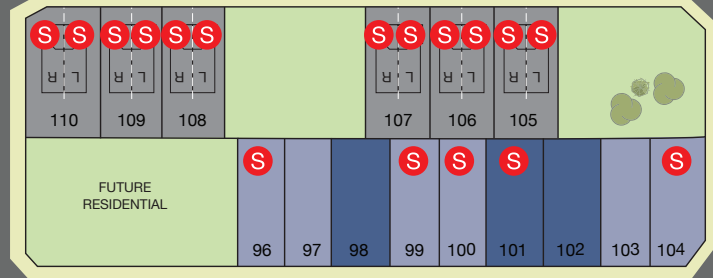

MAPLE GROVE ROAD

HAWTHORN

WARMSTONE DRIVE

WARMSTONE DRIVE

WARMSTONE DRIVE

SHACKLEFORD WAY

CENTO WAY

SHACKLEFORD WAY

ROSEHILL AVENUE

VIVERA PLACE

**Legend:**

- 38' SINGLE LOT
- 45' SINGLE LOT
- SEMI-DETACHED
- \* BACKSPLIT LOT
- ▲ WALKOUT LOT
- 🏠 EARLY OCCUPANCY
- Ⓢ SOLD

MAZON STREET

MAZON STREET

CENTO WAY

ROSEHILL AVENUE