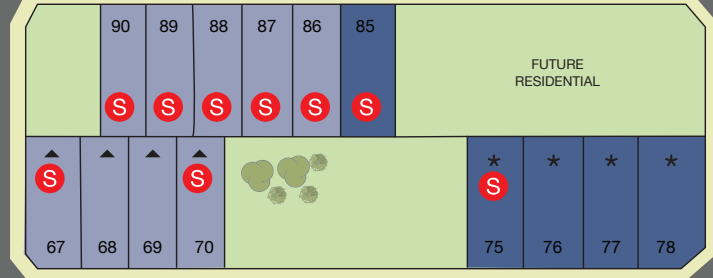

MAPLE GROVE ROAD

HAWTHORN

WARMSTONE DRIVE

WARMSTONE DRIVE

WARMSTONE DRIVE

SHACKLEFORD WAY

CENTO WAY

SHACKLEFORD WAY

ROSEHILL AVENUE

VIVERA PLACE

**Legend:**

- 38' SINGLE LOT
- 45' SINGLE LOT
- SEMI-DETACHED
- \* BACKSPLIT LOT
- ▲ WALKOUT LOT
- 🏠 EARLY OCCUPANCY
- Ⓢ SOLD

MAZON STREET

MAZON STREET

CENTO WAY

ROSEHILL AVENUE