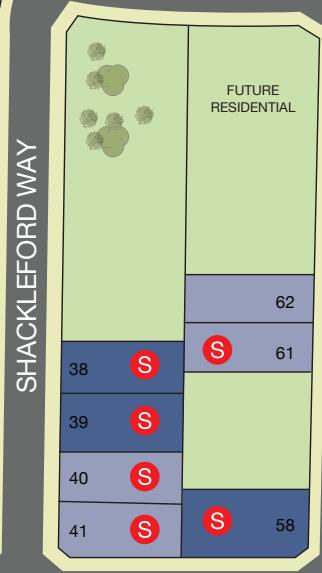

MAPLE GROVE ROAD

HAWTHORN

WARMSTONE DRIVE

WARMSTONE DRIVE

WARMSTONE DRIVE

SHACKLEFORD WAY

CENTO WAY

SHACKLEFORD WAY

ROSEHILL AVENUE

VIVERA PLACE

**Legend:**

- 38' SINGLE LOT
- 45' SINGLE LOT
- SEMI-DETACHED
- \* BACKSPLIT LOT
- ▲ WALKOUT LOT
- 🏠 EARLY OCCUPANCY
- Ⓢ SOLD

MAZON STREET

MAZON STREET

CENTO WAY

ROSEHILL AVENUE

VIVERA PLACE