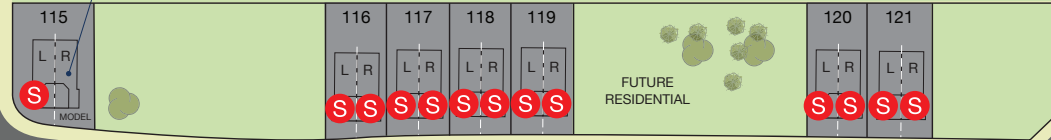

MAPLE GROVE ROAD

HAWTHORN

WARMSTONE DRIVE

WARMSTONE DRIVE

WARMSTONE DRIVE

SHACKLEFORD WAY

CENTO WAY

SHACKLEFORD WAY

ROSEHILL AVENUE

VIVERA PLACE

**Legend:**

- 38' SINGLE LOT
- 45' SINGLE LOT
- SEMI-DETACHED
- \* BACKSPLIT LOT
- ▲ WALKOUT LOT
- 🏠 EARLY OCCUPANCY
- Ⓢ SOLD

MAZON STREET

MAZON STREET

CENTO WAY

ROSEHILL AVENUE