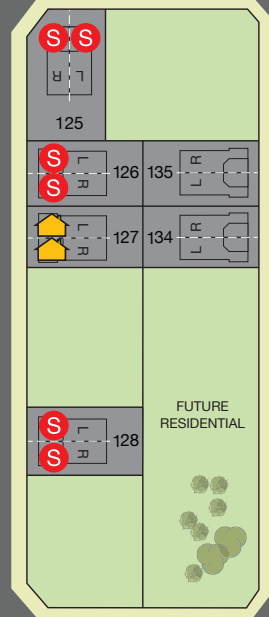

MAPLE GROVE ROAD

HAWTHORN

WARMSTONE DRIVE

WARMSTONE DRIVE

WARMSTONE DRIVE

SHACKLEFORD WAY

CENTO WAY

SHACKLEFORD WAY

ROSEHILL AVENUE

VIVERA PLACE

**Legend:**

- 38' SINGLE LOT
- 45' SINGLE LOT
- SEMI-DETACHED
- \* BACKSPLIT LOT
- ▲ WALKOUT LOT
- 🏠 EARLY OCCUPANCY
- Ⓢ SOLD

MAZON STREET

MAZON STREET

CENTO WAY

ROSEHILL AVENUE